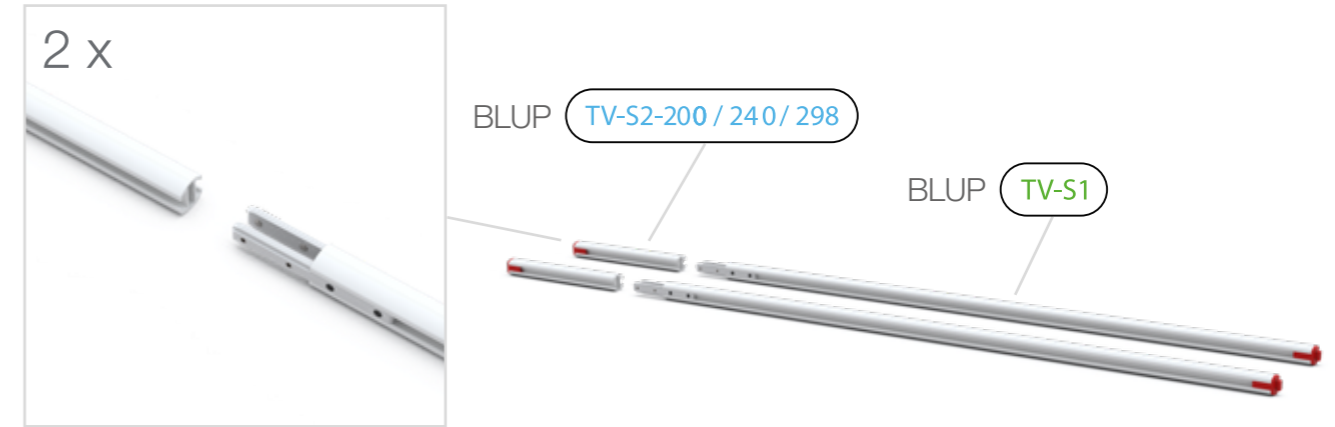

LED UP

BROCHURE RACK & SHELF

ABLAGE GRÖSSE/
SHELF SIZE:
100 x 15 cm