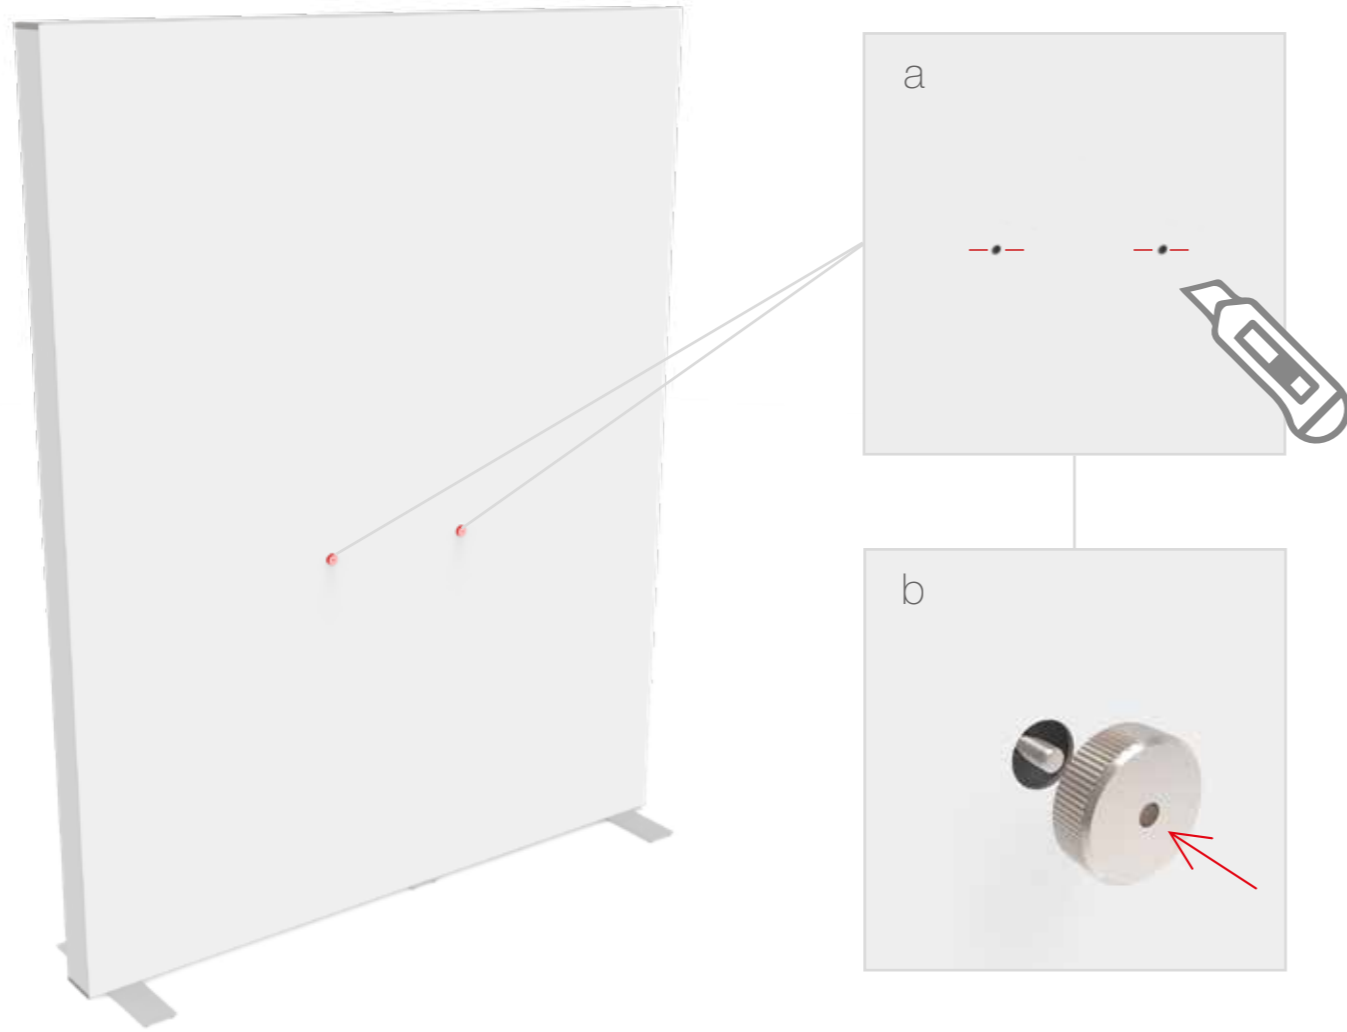

LED UP

BROCHURE RACK & SHELF

ABLAGE GRÖSSE/
SHELF SIZE:
100 x 15 cm