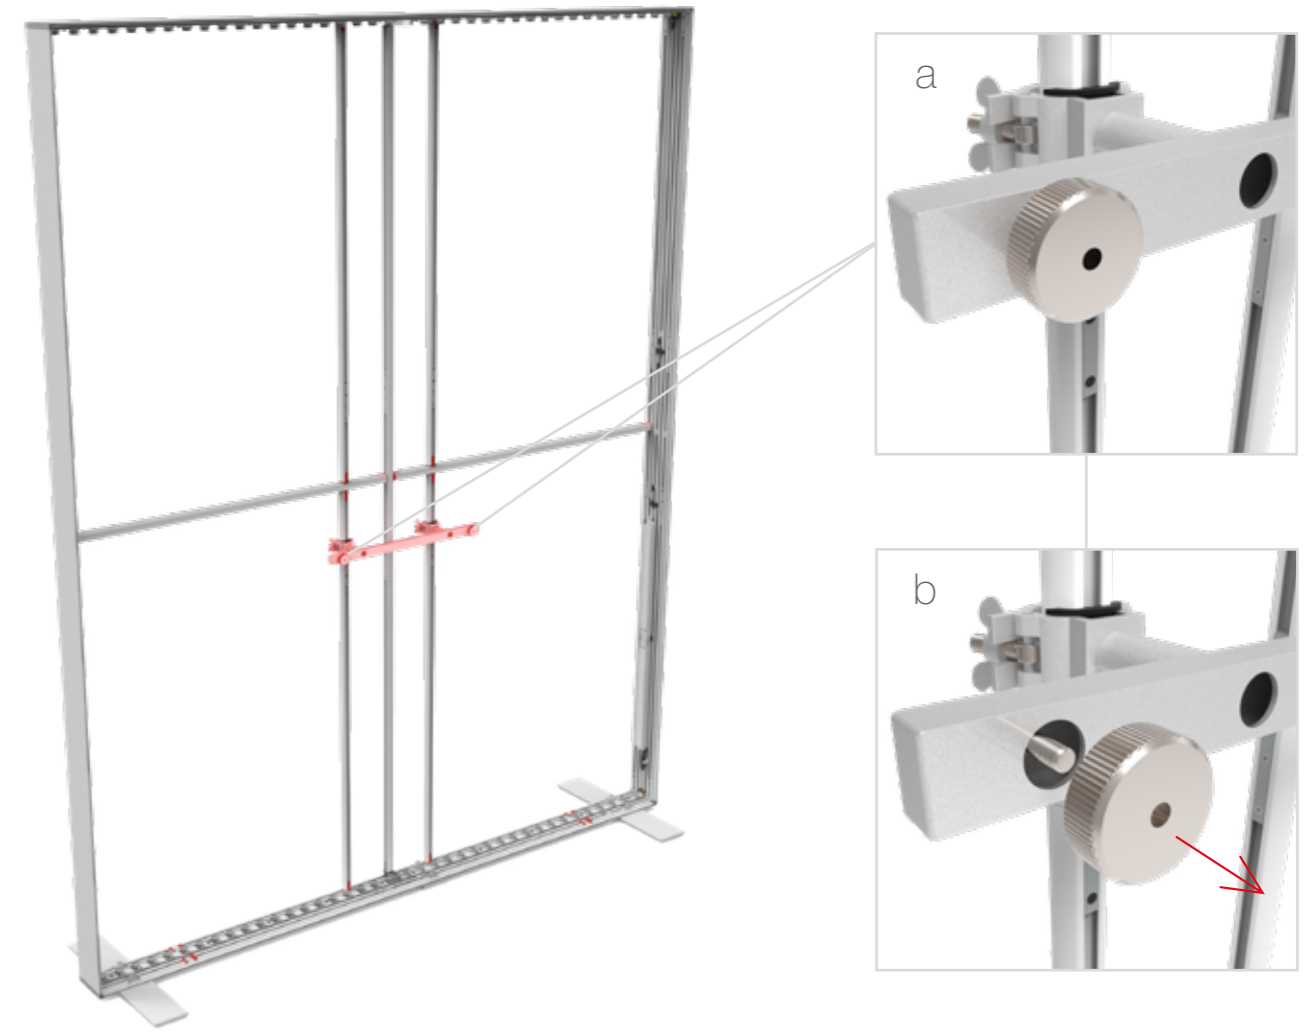

LED UP

BROCHURE RACK & SHELF

ABLAGE GRÖSSE/
SHELF SIZE:
100 x 15 cm