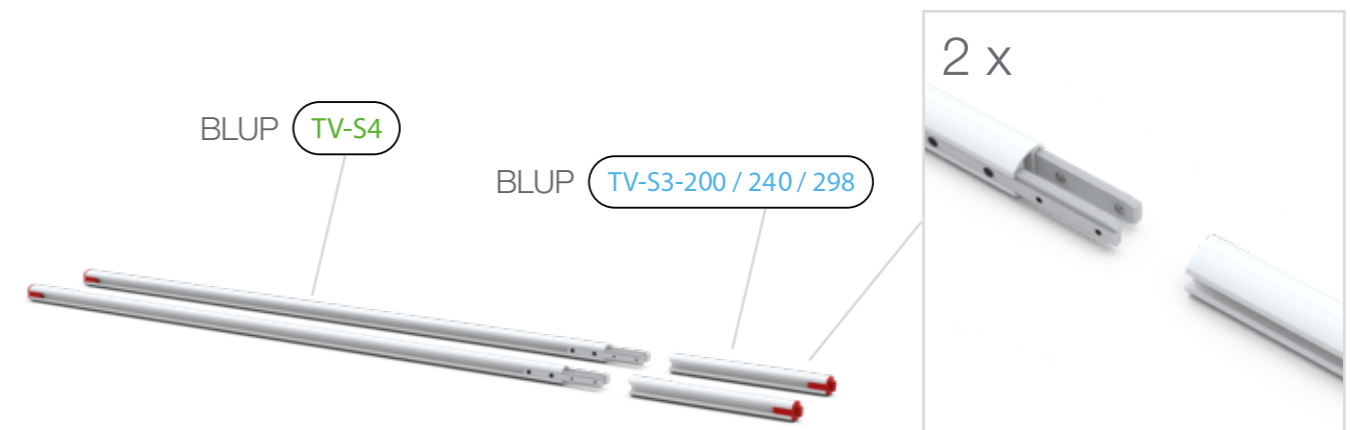

LED UP

BROCHURE RACK & SHELF

ABLAGE GRÖSSE/
SHELF SIZE:
100 x 15 cm