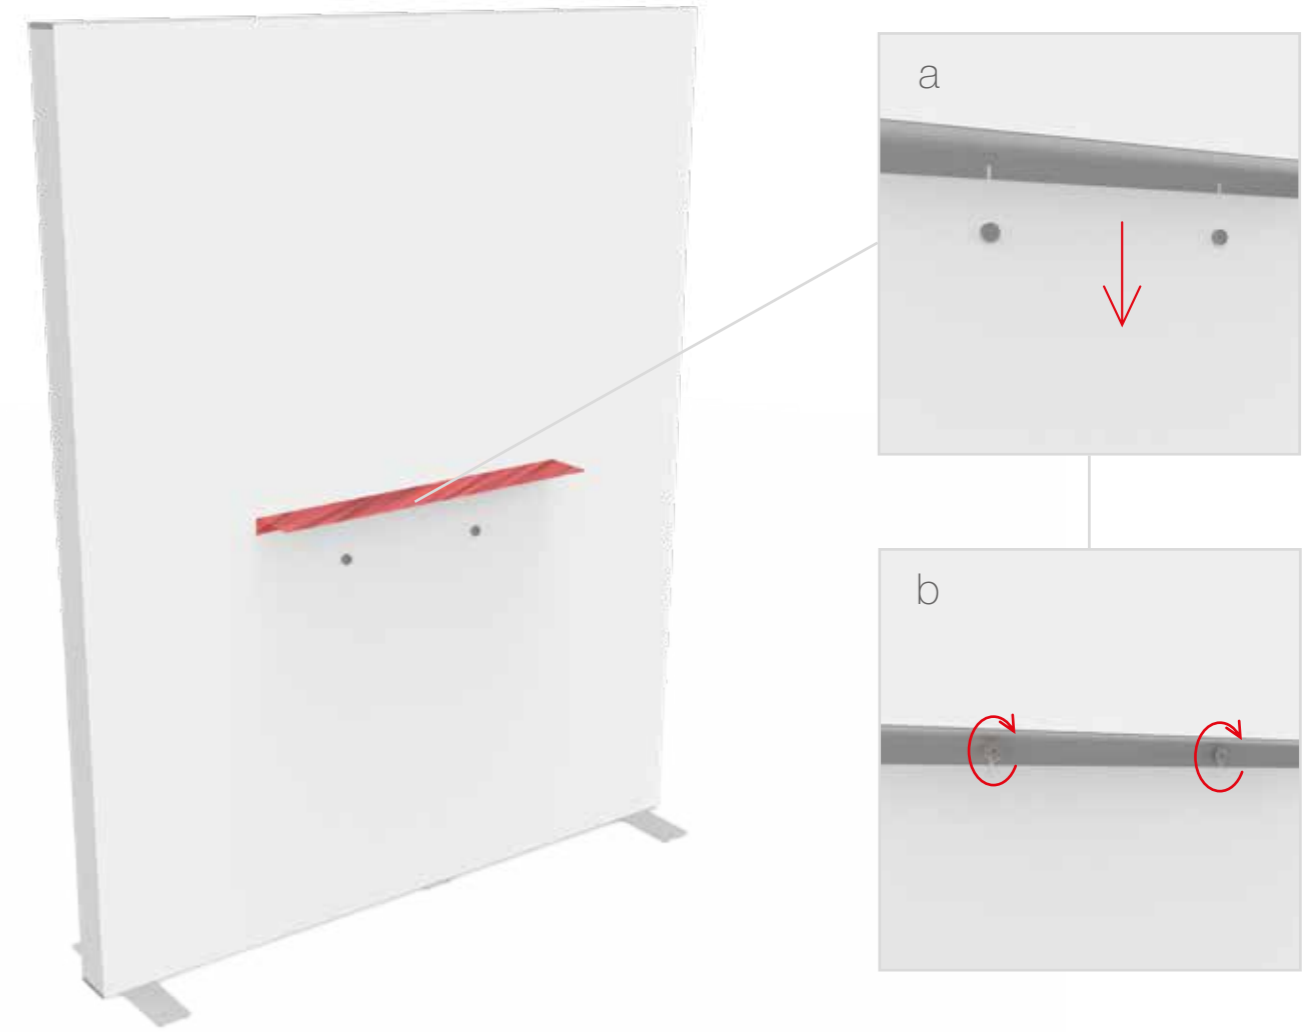

LED UP

BROCHURE RACK & SHELF

ABLAGE GRÖSSE/
SHELF SIZE:
100 x 15 cm