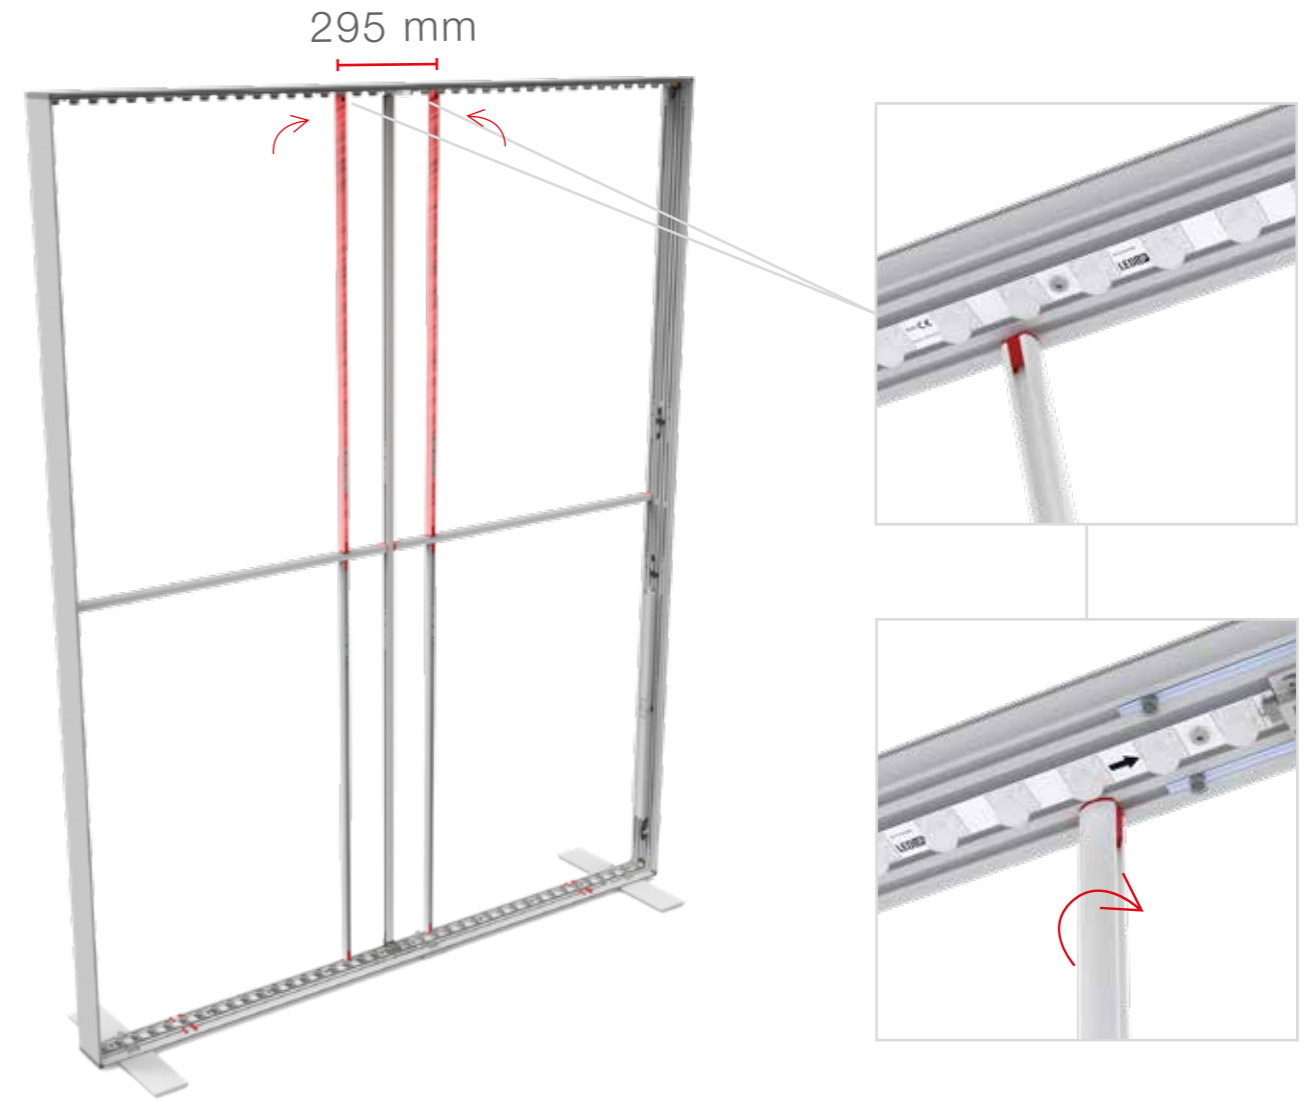

LED UP

BROCHURE RACK & SHELF

ABLAGE GRÖSSE/
SHELF SIZE:
100 x 15 cm