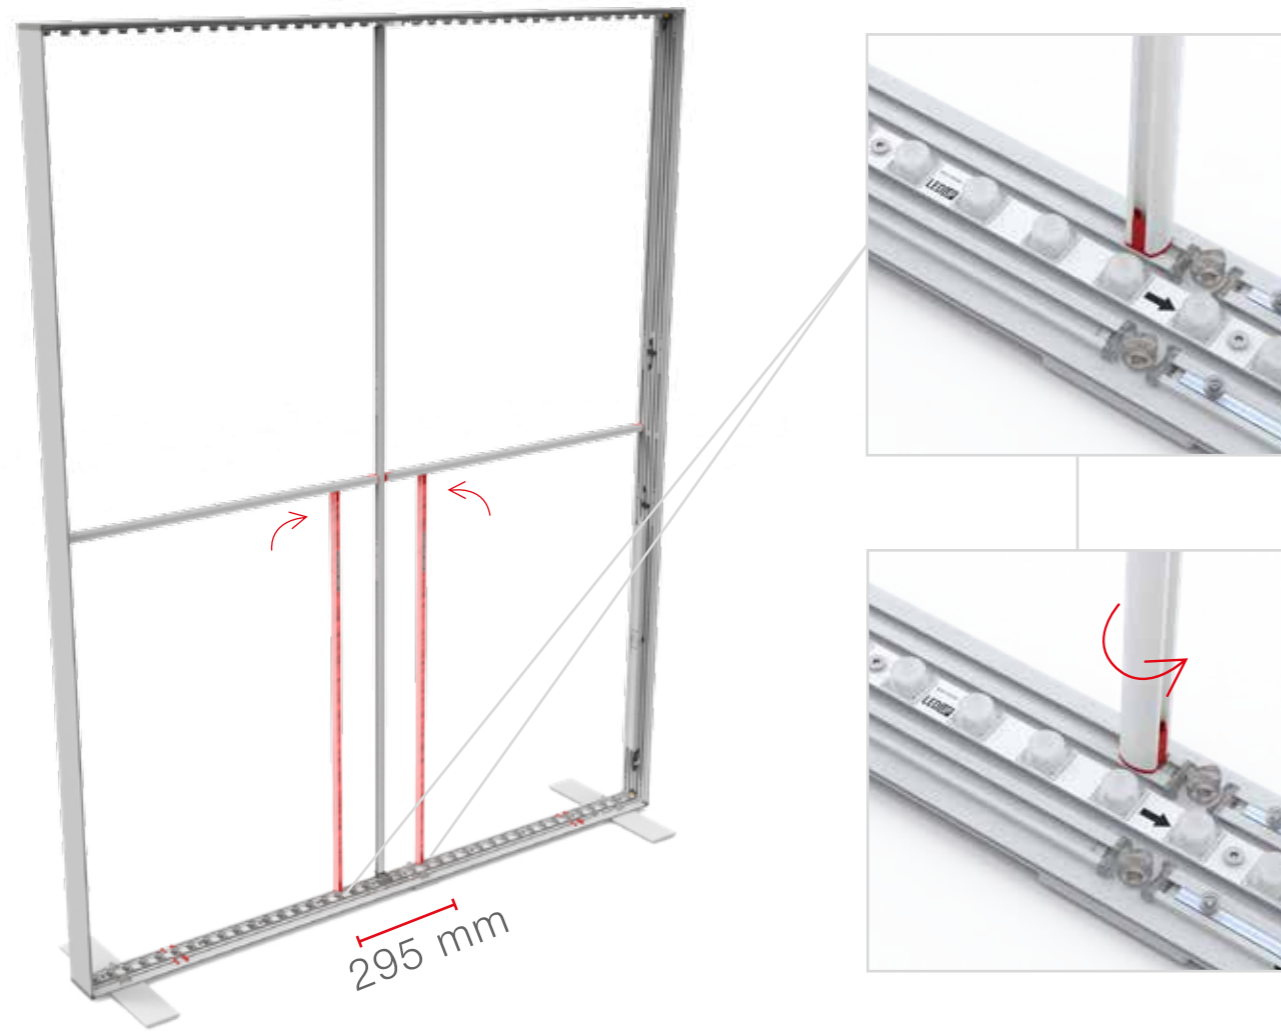

LED UP

BROCHURE RACK & SHELF

ABLAGE GRÖSSE/
SHELF SIZE:
100 x 15 cm