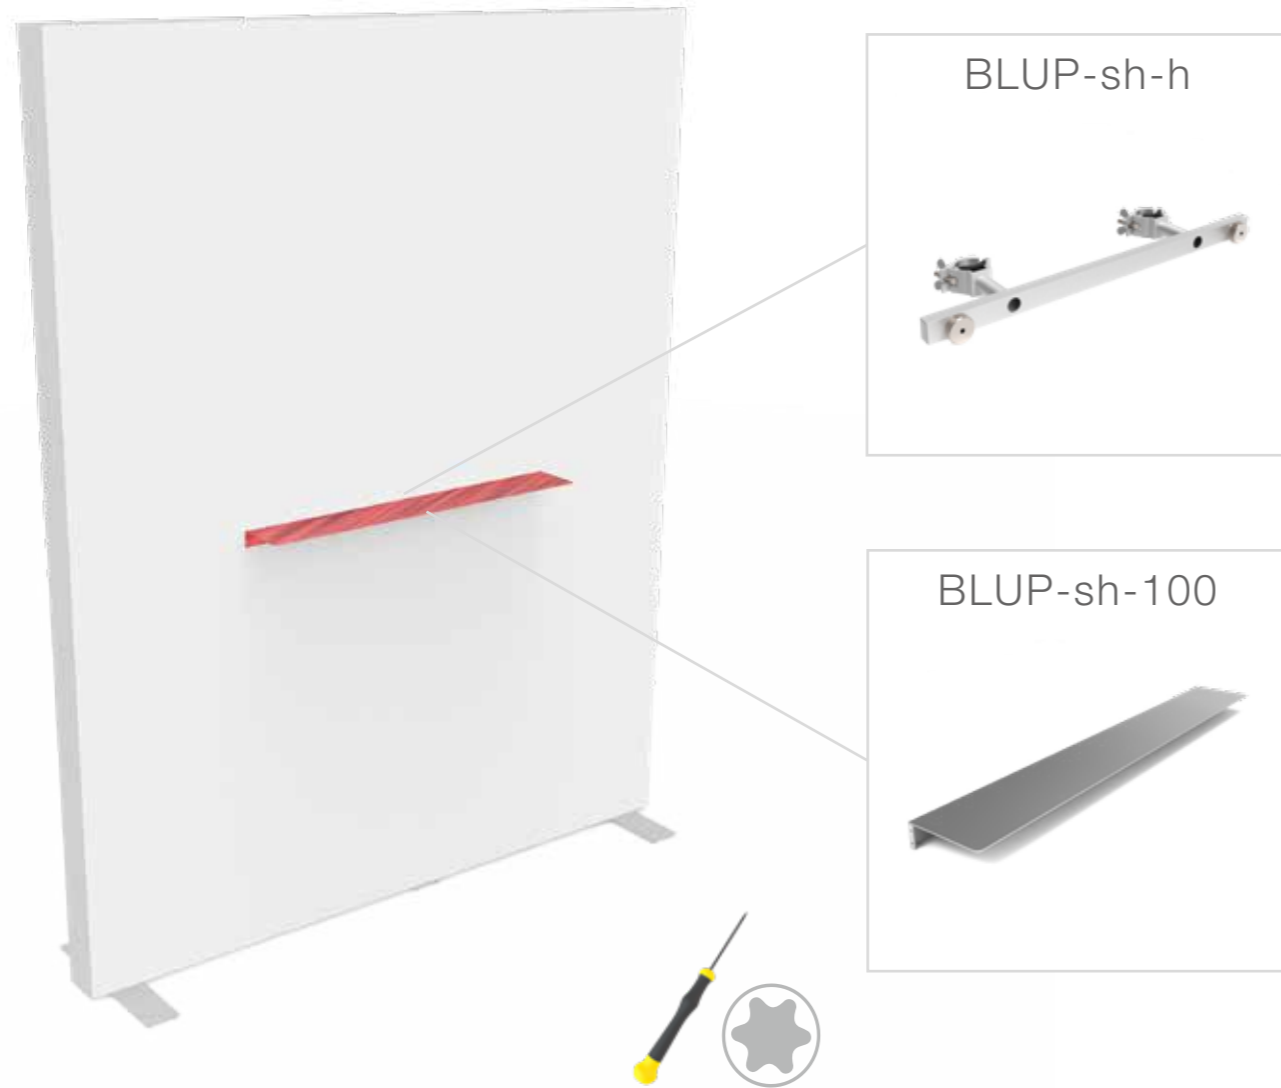

LED UP

BROCHURE RACK & SHELF

ABLAGE GRÖSSE/
SHELF SIZE:
100 x 15 cm