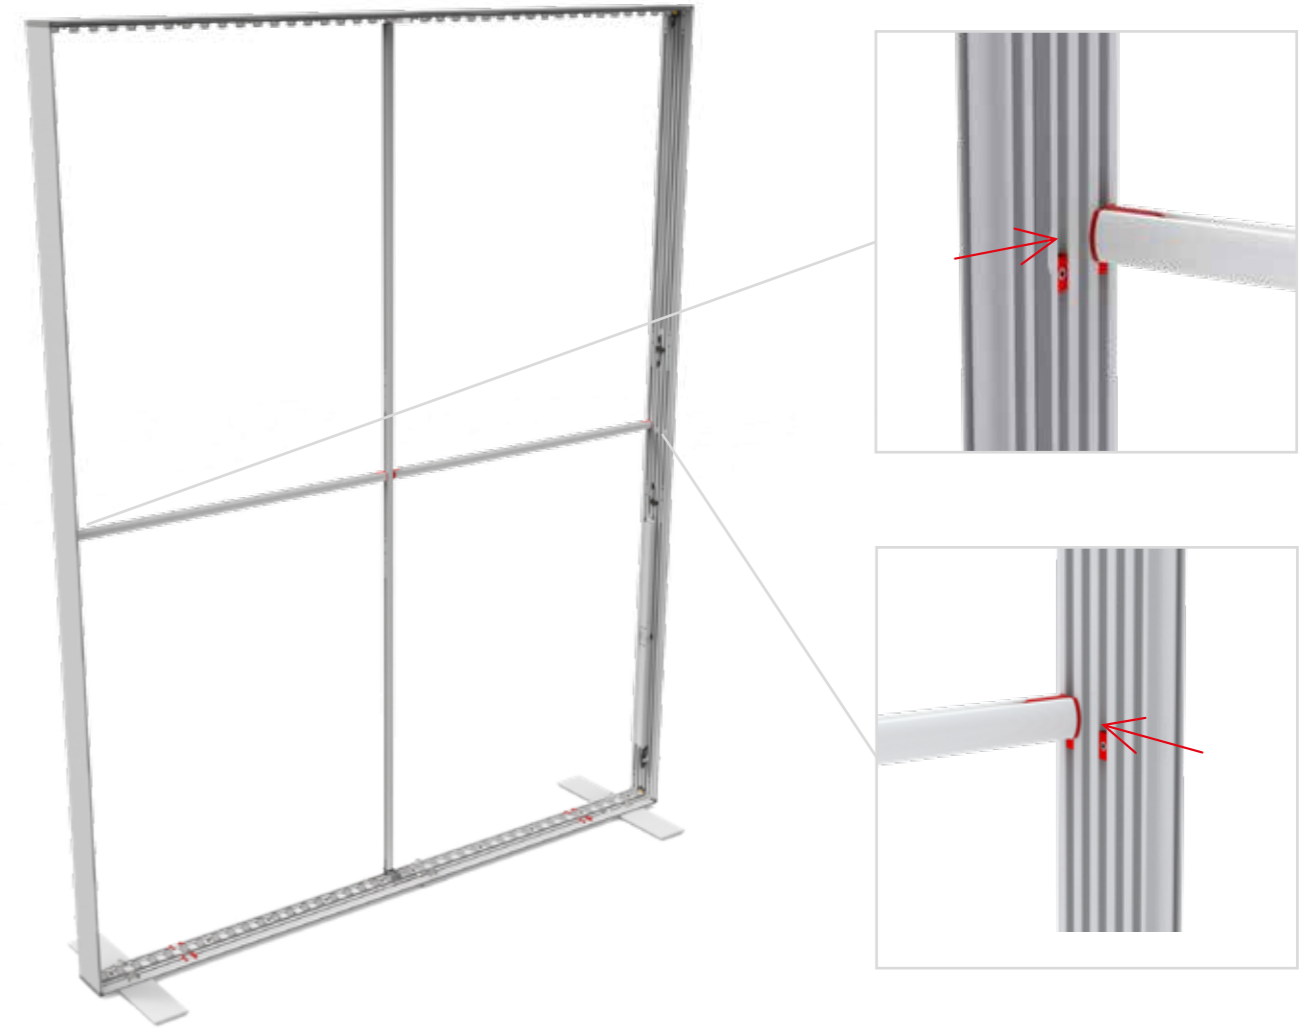

LED UP

BROCHURE RACK & SHELF

ABLAGE GRÖSSE/
SHELF SIZE:
100 x 15 cm