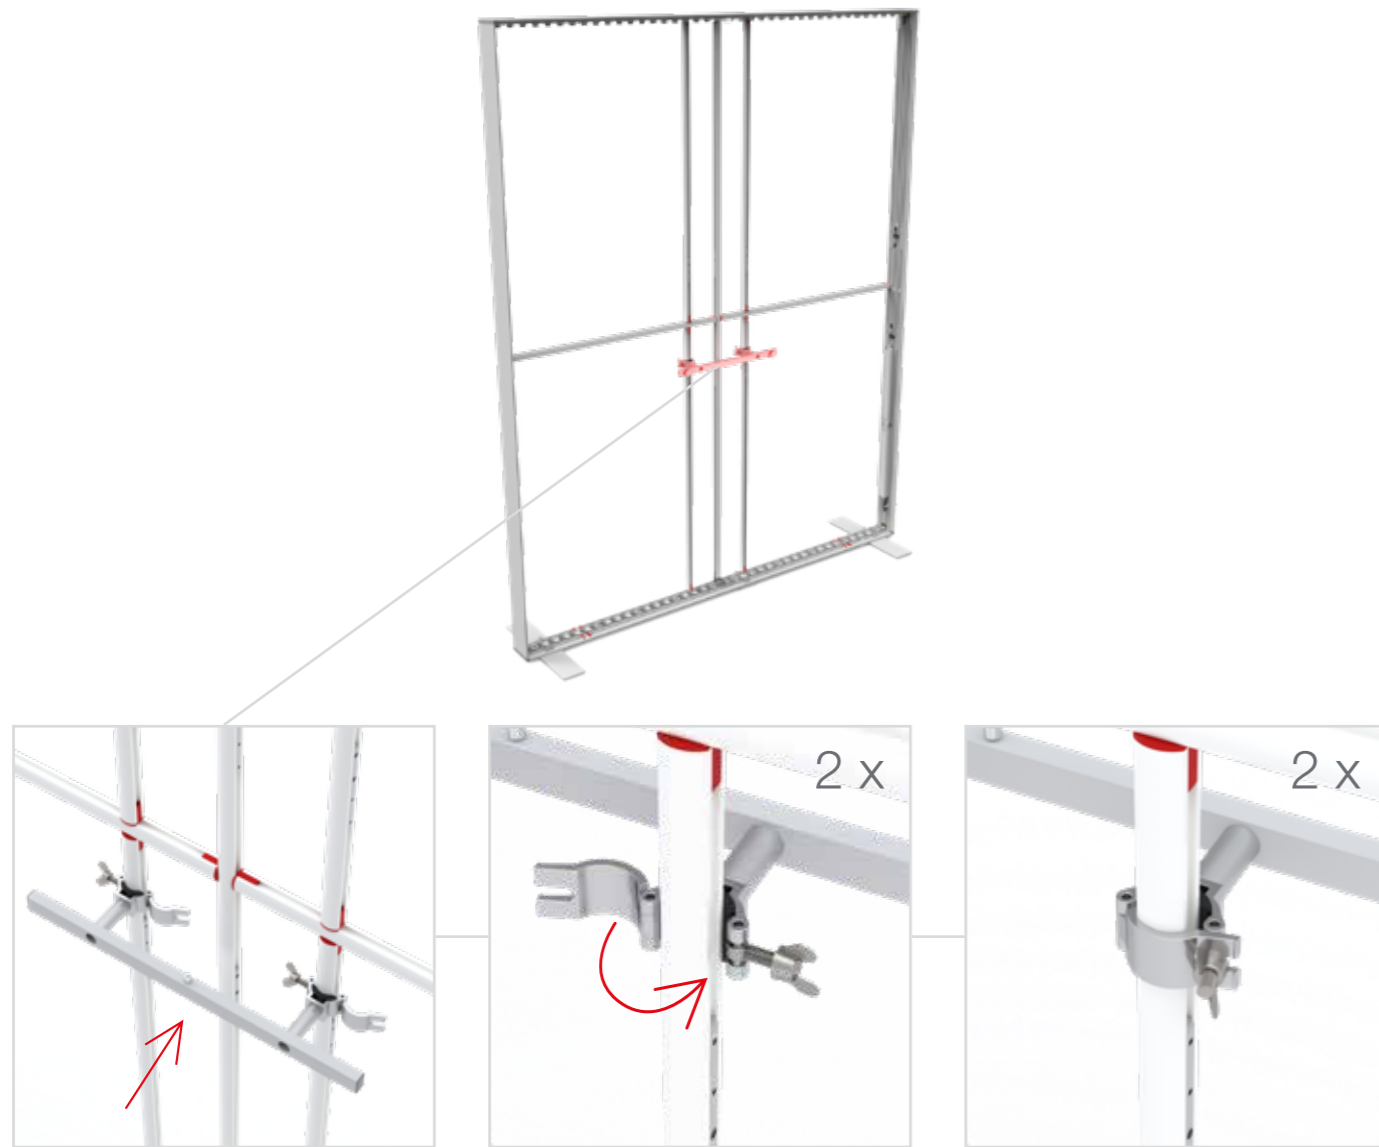

LED UP

BROCHURE RACK & SHELF

ABLAGE GRÖSSE/
SHELF SIZE:
100 x 15 cm