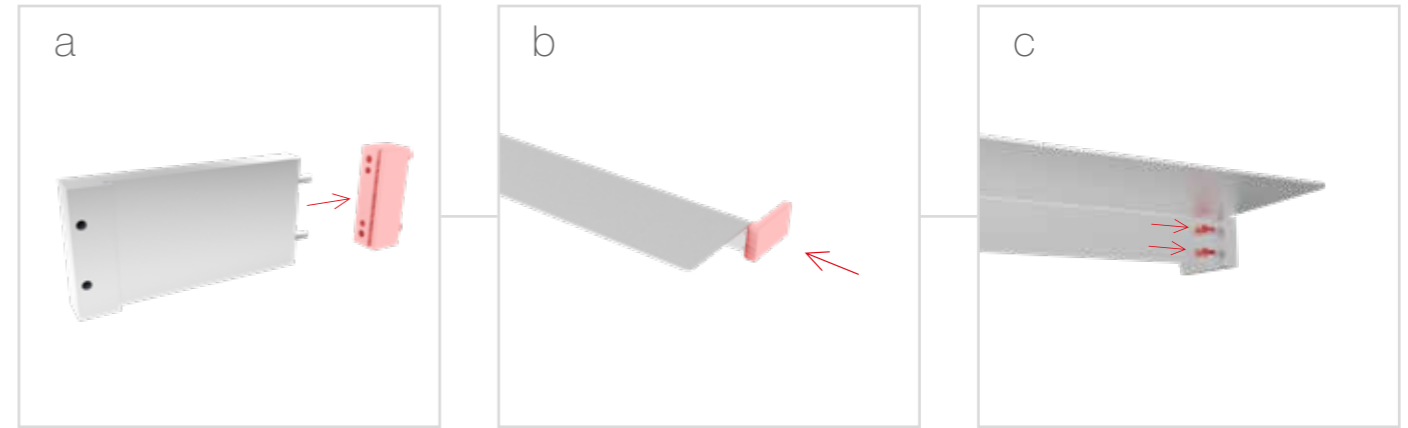

LED UP

BROCHURE RACK & SHELF

3 kg
ABLAGE GRÖSSE/
SHELF SIZE:
100 x 15 cm