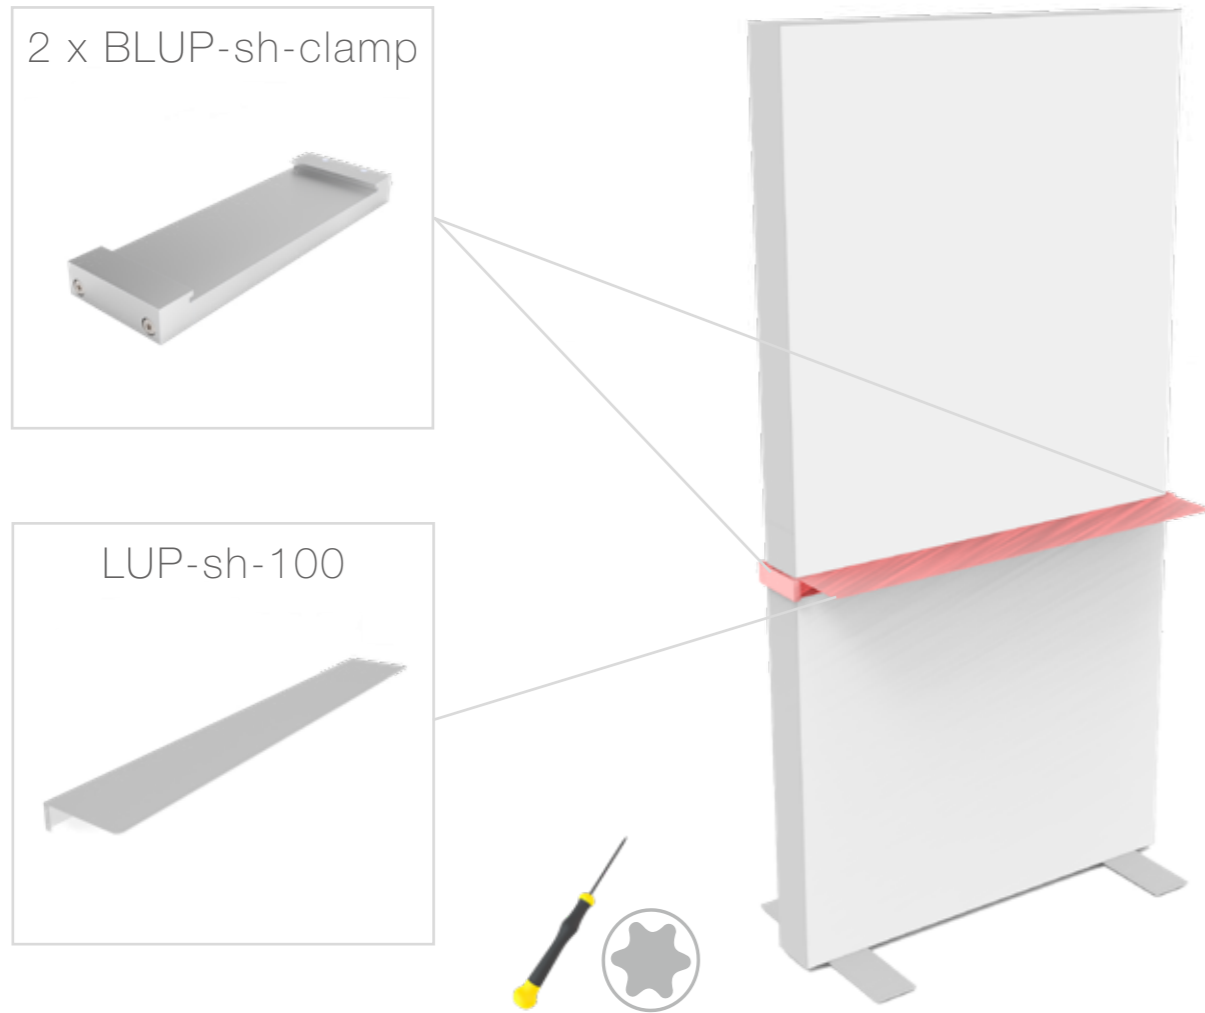

LED UP

BROCHURE RACK & SHELF

3 kg
ABLAGE GRÖSSE/
SHELF SIZE:
100 x 15 cm