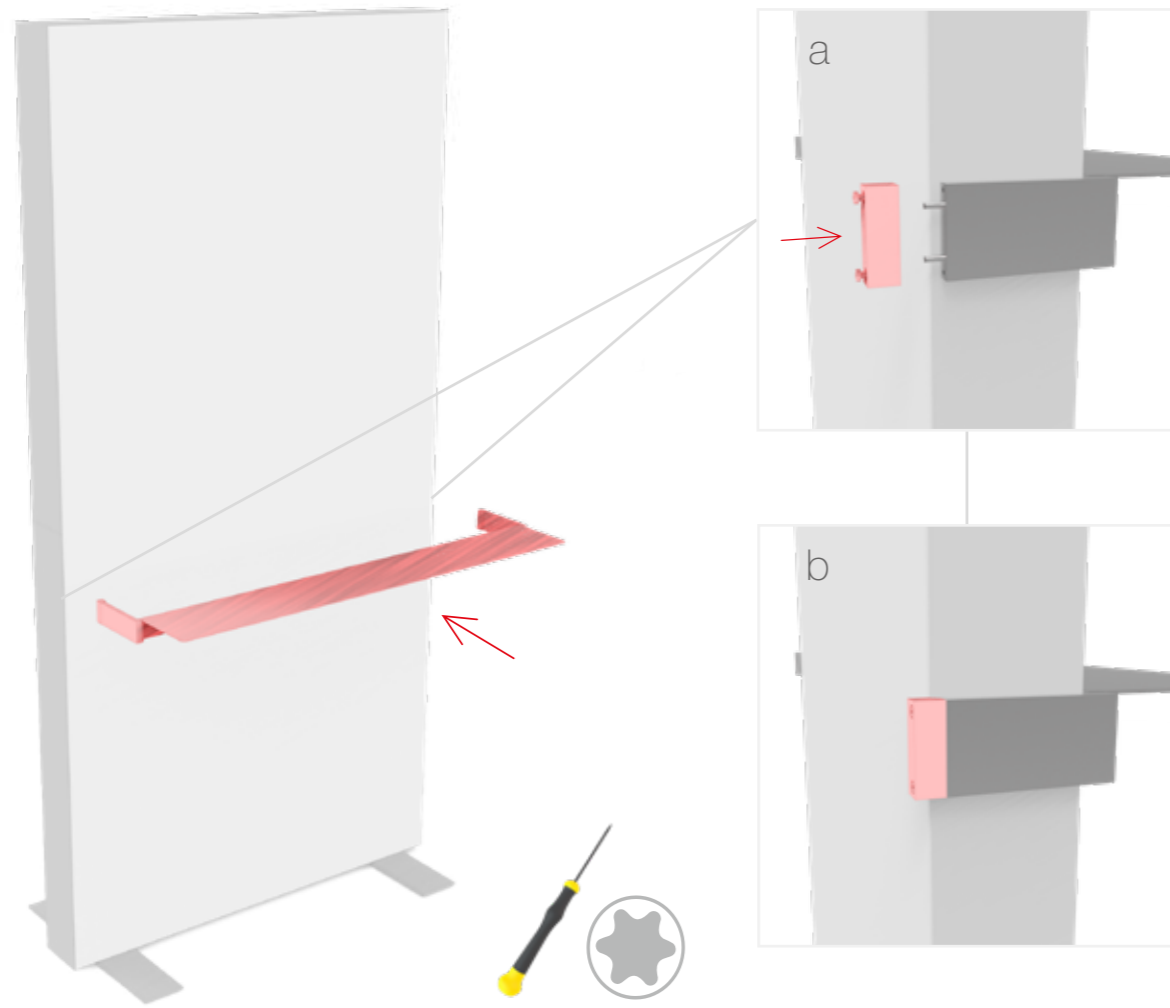

LED UP

BROCHURE RACK & SHELF

3 kg
ABLAGE GRÖSSE/
SHELF SIZE:
100 x 15 cm