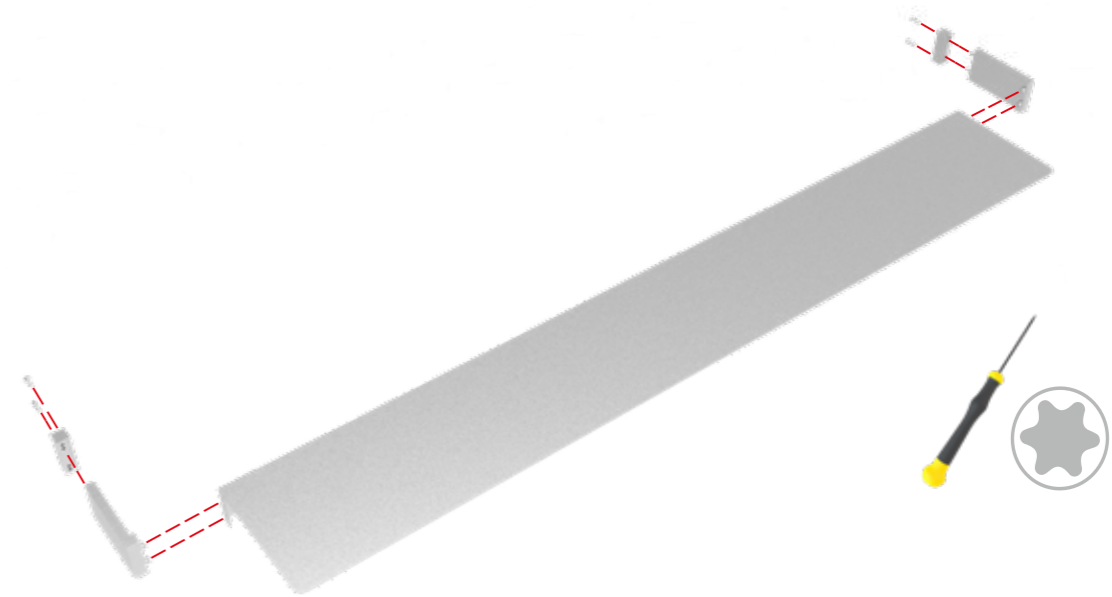

LED UP

BROCHURE RACK & SHELF

3 kg
ABLAGE GRÖSSE/
SHELF SIZE:
100 x 15 cm