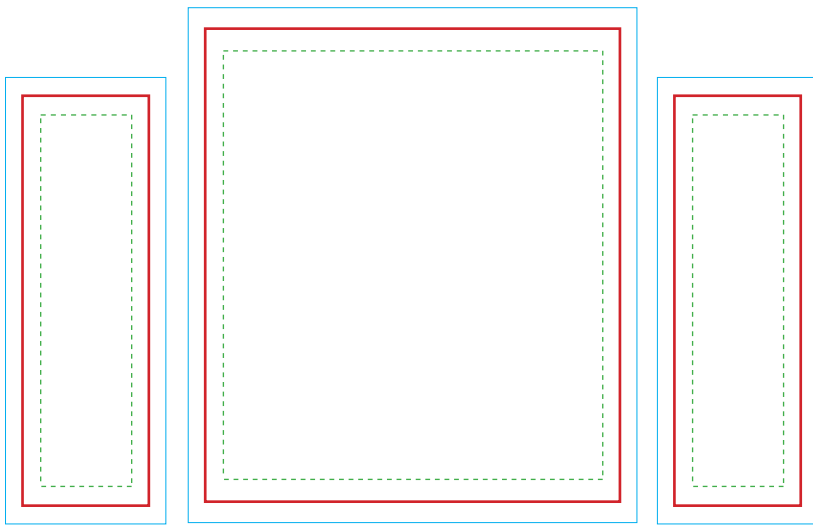

Final format/Frame format

Data format incl. 1.2" bleed

6.6 ft tall

118.11 x 78.74 inch

119.31 x 79.94 inch

8 ft tall

118.11 x 94.49 inch

119.31 x 95.69 inch

10 ft tall

118.11 x 117.32 inch

119.31 x 118.52 inch

- Data format
1.2" bleed
- Final format/
Frame format
- Safety distance
1" safety distance
from the final format

In the case of continuous graphics over several frames, it is essential to create the graphic file as a whole.

Final format/Frame format 39.37 x 45.67 inch	Data format incl. 1.2" bleed 40.57 x 46.87 inch
Final format/Frame format Side panels 12.59 x 39.37 inch	Data format incl. 1.2" bleed 13.79 x 40.57 inch