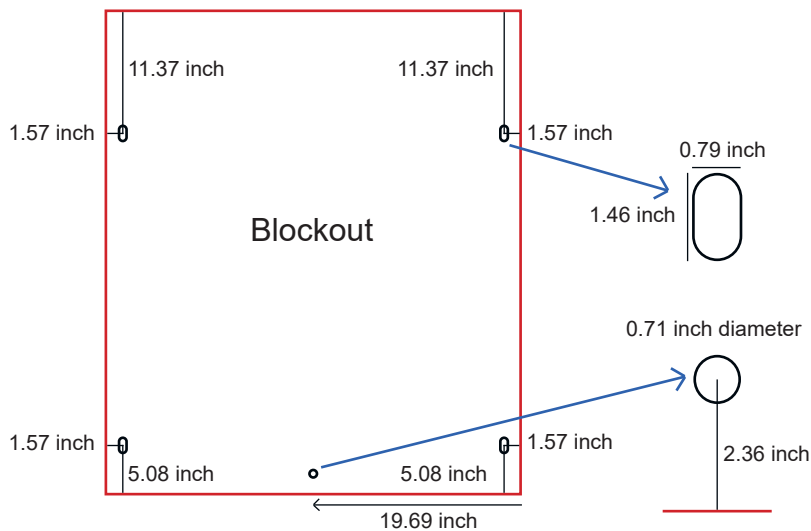

Final format/Frame format

Data format incl. 1.2" bleed

6.6 ft tall

118.11 x 78.74 inch

119.31 x 79.94 inch

8 ft tall

118.11 x 94.49 inch

119.31 x 95.69 inch

10 ft tall

118.11 x 117.32 inch

119.31 x 118.52 inch

- Data format
1.2" bleed
- Final format/
Frame format
- Safety distance
1" safety distance
from the final format

In the case of continuous graphics over several frames, it is essential to create the graphic file as a whole.

Final format/Frame format 39.37 x 45.67 inch	Data format incl. 1.2" bleed 40.57 x 46.87 inch
Final format/Frame format Side panels 12.59 x 39.37 inch	Data format incl. 1.2" bleed 13.79 x 40.57 inch