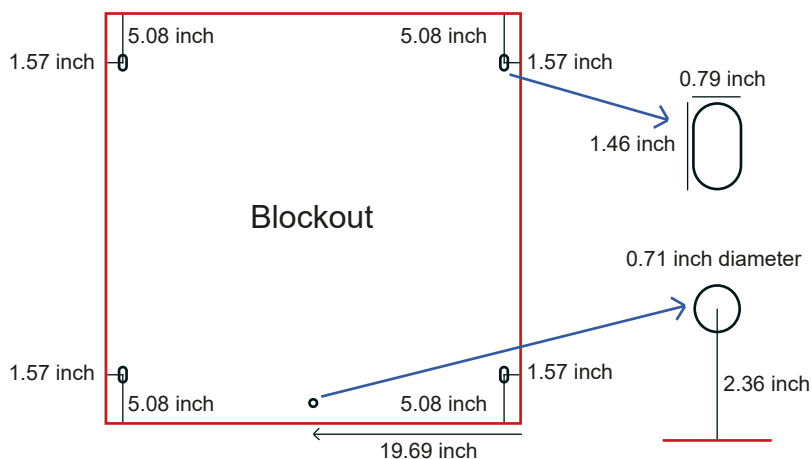

Final format/Frame format

Data format incl. 1.2" bleed

6.6 ft tall

118.11 x 78.74 inch

119.31 x 79.94 inch

8 ft tall

118.11 x 94.49 inch

119.31 x 95.69 inch

10 ft tall

118.11 x 117.32 inch

119.31 x 118.52 inch

- Data format
1.2" bleed
- Final format/
Frame format
- Safety distance
1" safety distance
from the final format

In the case of continuous graphics over several frames, it is essential to create the graphic file as a whole.

Final format/Frame format 39.37 x 39.37 inch	Data format incl. 1.2" bleed 40.57 x 40.57 inch
Final format/Frame format Side panels 12.59 x 39.37 inch	Data format incl. 1.2" bleed 13.79 x 40.57 inch