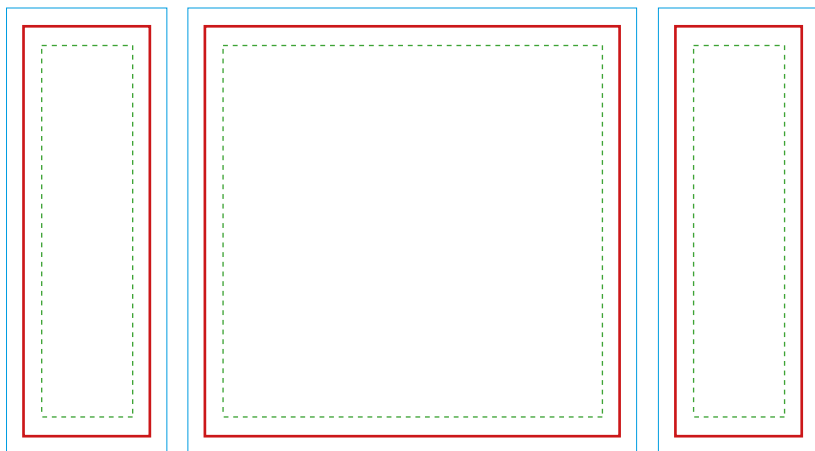

-  Data format
1.2" bleed
-  Final format/
Frame format
-  Safety distance
1" safety distance
from the final format

In the case of continuous graphics over several frames, it is essential to create the graphic file as a whole.

Final format/Frame format

Data format incl. 1.2" bleed

6.6 ft tall

118.11 x 78.74 inch

119.31 x 79.94 inch

8 ft tall

118.11 x 94.49 inch

119.31 x 95.69 inch

10 ft tall

118.11 x 117.32 inch

119.31 x 118.52 inch

- Data format
1.2" bleed
- Final format/
Frame format
- Safety distance
1" safety distance
from the final format

In the case of continuous graphics over several frames, it is essential to create the graphic file as a whole.

Final format/Frame format 39.37 x 39.37 inch	Data format incl. 1.2" bleed 40.57 x 40.57 inch
Final format/Frame format Side panels 12.59 x 39.37 inch	Data format incl. 1.2" bleed 13.79 x 40.57 inch