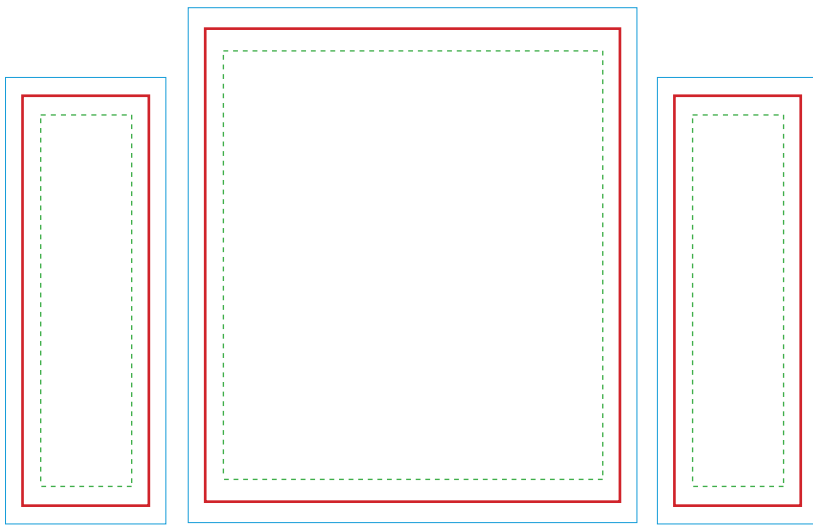

Final format/Frame format

Data format incl. 1.2" bleed

**6.6 ft tall**

236.22 x 78.74 inch

237.42 x 79.94 inch

**8 ft tall**

236.22 x 94.49 inch

237.42 x 95.69 inch

**10 ft tall**

236.22 x 117.32 inch

237.42 x 118.52 inch

- Data format  
1.2" bleed
- Final format/  
Frame format
- Safety distance  
1" safety distance  
from the final format

In the case of continuous graphics over several frames, it is essential to create the graphic file as a whole.

Final format/Frame format 39.37 x 45.67 inch	Data format incl. 1.2" bleed 40.57 x 46.87 inch
Final format/Frame format Side panels 12.59 x 39.37 inch	Data format incl. 1.2" bleed 13.79 x 40.57 inch