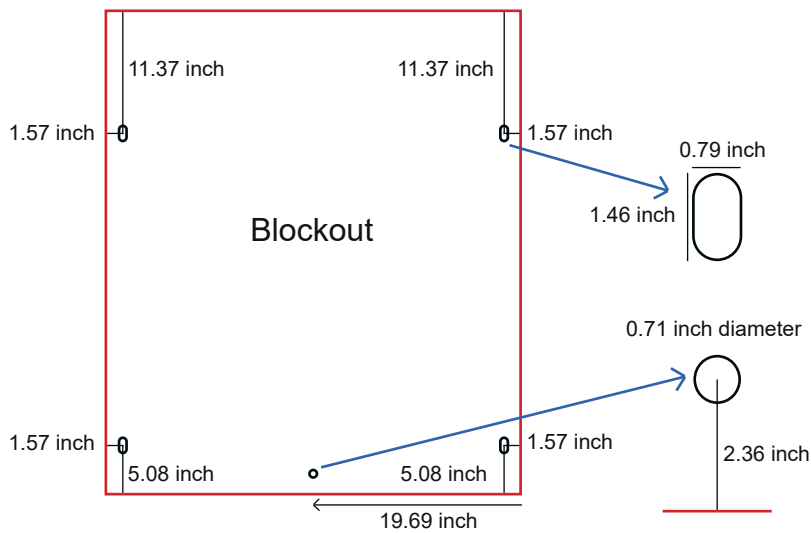

Final format/Frame format

Data format incl. 1.2" bleed

**6.6 ft tall**

236.22 x 78.74 inch

237.42 x 79.94 inch

**8 ft tall**

236.22 x 94.49 inch

237.42 x 95.69 inch

**10 ft tall**

236.22 x 117.32 inch

237.42 x 118.52 inch

- Data format  
1.2" bleed
- Final format/  
Frame format
- Safety distance  
1" safety distance  
from the final format

In the case of continuous graphics over several frames, it is essential to create the graphic file as a whole.

Final format/Frame format 39.37 x 45.67 inch	Data format incl. 1.2" bleed 40.57 x 46.87 inch
Final format/Frame format Side panels 12.59 x 39.37 inch	Data format incl. 1.2" bleed 13.79 x 40.57 inch