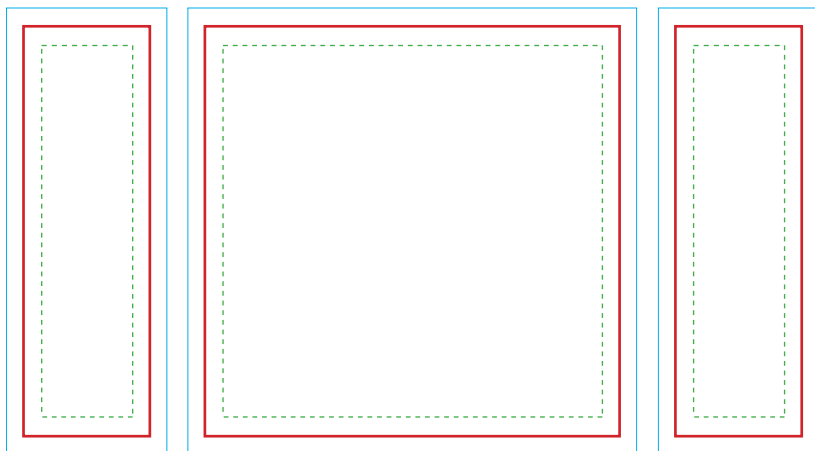

# BIG LED UP

-  Data format  
1.2" bleed
-  Final format/  
Frame format
-  Safety distance  
1" safety distance  
from the final format

In the case of continuous graphics over several frames, it is essential to create the graphic file as a whole.

Final format/Frame format

Data format incl. 1.2" bleed

**6.6 ft tall**

236.22 x 78.74 inch

237.42 x 79.94 inch

**8 ft tall**

236.22 x 94.49 inch

237.42 x 95.69 inch

**10 ft tall**

236.22 x 117.32 inch

237.42 x 118.52 inch

- Data format  
1.2" bleed
- Final format/  
Frame format
- Safety distance  
1" safety distance  
from the final format

In the case of continuous graphics over several frames, it is essential to create the graphic file as a whole.

Final format/Frame format	Data format incl. 1.2" bleed
39.37 x 39.37 inch	40.57 x 40.57 inch

Final format/Frame format Side panels	Data format incl. 1.2" bleed
12.59 x 39.37 inch	13.79 x 40.57 inch