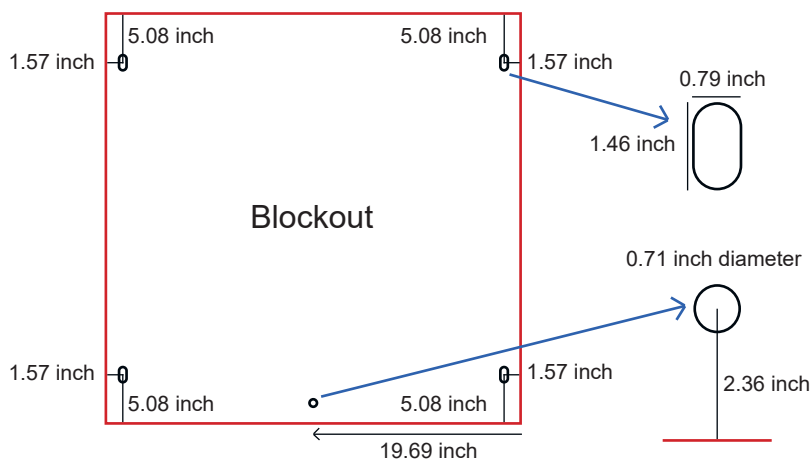

Final format/Frame format

Data format incl. 1.2" bleed

**6.6 ft tall**

236.22 x 78.74 inch

237.42 x 79.94 inch

**8 ft tall**

236.22 x 94.49 inch

237.42 x 95.69 inch

**10 ft tall**

236.22 x 117.32 inch

237.42 x 118.52 inch

- Data format  
1.2" bleed
- Final format/  
Frame format
- Safety distance  
1" safety distance  
from the final format

In the case of continuous graphics over several frames, it is essential to create the graphic file as a whole.

Final format/Frame format	Data format incl. 1.2" bleed
39.37 x 39.37 inch	40.57 x 40.57 inch

Final format/Frame format Side panels	Data format incl. 1.2" bleed
12.59 x 39.37 inch	13.79 x 40.57 inch