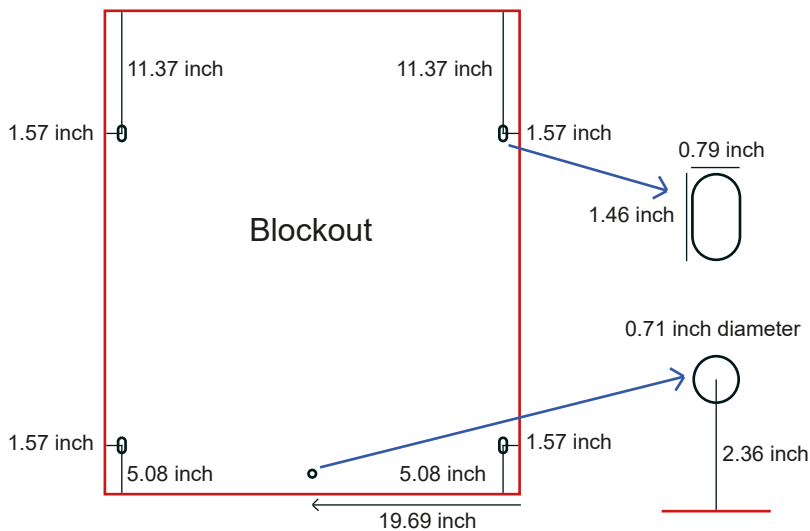

10 ft tall

118.11 x 117.32 inch

119.31 x 118.52 inch

-  Data format
1.2" bleed
-  Final format/
Frame format
-  Safety distance
1" safety distance
from the final format

In the case of continuous graphics over several frames, it is essential to create the graphic file as a whole.

Final format/Frame format

Data format incl. 1.2" bleed

6.6 ft tall

39.37 x 78.74 inch

40.57 x 79.94 inch

8 ft tall

39.37 x 94.49 inch

40.57 x 95.69 inch

10 ft tall

39.37 x 117.32 inch

40.57 x 118.52 inch

- Data format
1.2" bleed
- Final format/
Frame format
- Safety distance
1" safety distance
from the final format

In the case of continuous graphics over several frames, it is essential to create the graphic file as a whole.

Final format/Frame format	Data format incl. 1" bleed
39.37 x 45.67 inch	40.57 x 46.87 inch
Final format/Frame format Side panels	Data format incl. 1" bleed
12.59 x 39.37 inch	13.79 x 40.57 inch