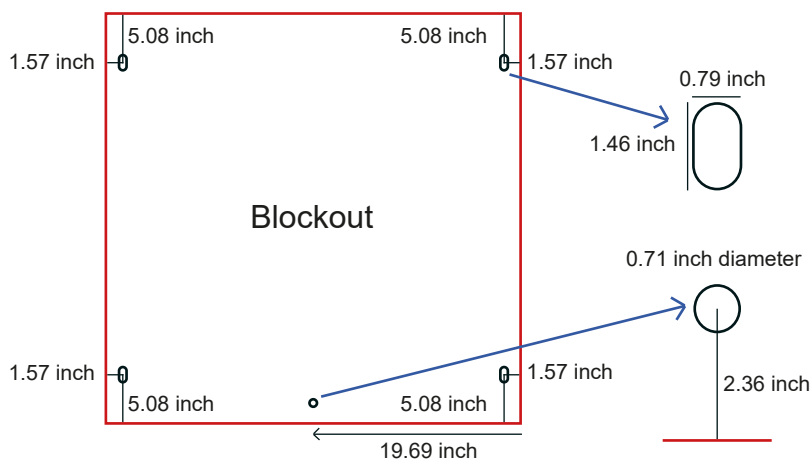

10 ft tall

118.11 x 117.32 inch

119.31 x 118.52 inch

-  Data format
1.2" bleed
-  Final format/
Frame format
-  Safety distance
1" safety distance
from the final format

In the case of continuous graphics over several frames, it is essential to create the graphic file as a whole.

Final format/Frame format

Data format incl. 1.2" bleed

6.6 ft tall

39.37 x 78.74 inch

40.57 x 79.94 inch

8 ft tall

39.37 x 94.49 inch

40.57 x 95.69 inch

10 ft tall

39.37 x 117.32 inch

40.57 x 118.52 inch

- Data format
1.2" bleed
- Final format/
Frame format
- Safety distance
1" safety distance
from the final format

In the case of continuous graphics over several frames, it is essential to create the graphic file as a whole.

Final format/Frame format 39.37 x 39.37 inch	Data format incl. 1.2" bleed 40.57 x 40.57 inch
Final format/Frame format Side panels 12.59 x 39.37 inch	Data format incl. 1.2" bleed 13.79 x 40.57 inch