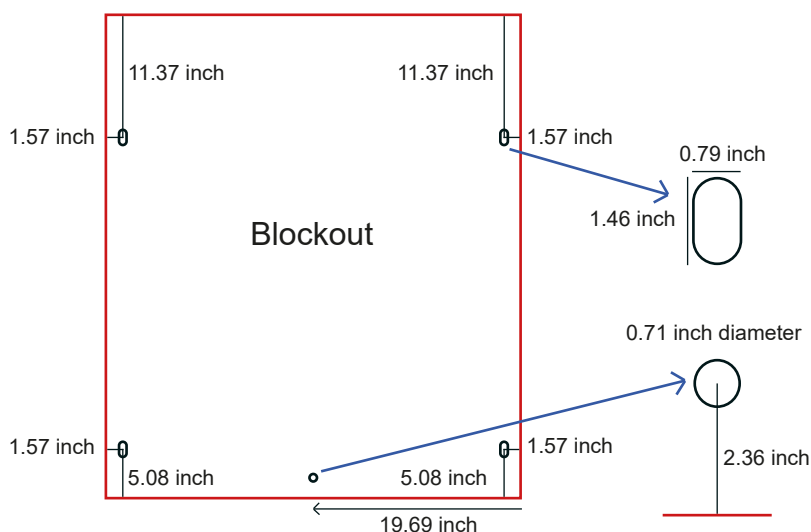

- Data format
  1.2" bleed
- Final format/
  Frame format
- Safety distance
  1" safety distance
  from the final format