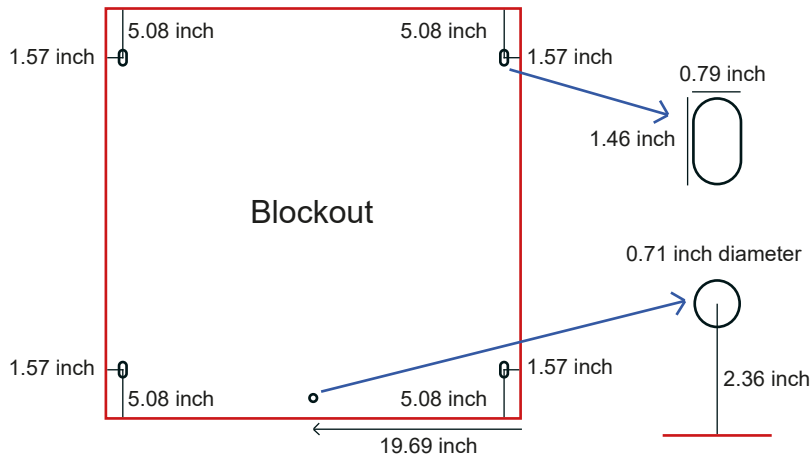

Final format/Frame format

Data format incl. 1.2" bleed

6.6 ft tall

39.37 x 78.74 inch

40.57 x 79.94 inch

8 ft tall

39.37 x 94.49 inch

40.57 x 95.69 inch

10 ft tall

39.37 x 117.32 inch

40.57 x 118.52 inch

-  Data format
1.2" bleed
-  Final format/
Frame format
-  Safety distance
1" safety distance
from the final format

In the case of continuous graphics over several frames, it is essential to create the graphic file as a whole.

Final format/Frame format 39.37 x 39.37 inch	Data format incl. 1.2" bleed 40.57 x 40.57 inch
Final format/Frame format Side panels 12.59 x 39.37 inch	Data format incl. 1.2" bleed 13.79 x 40.57 inch