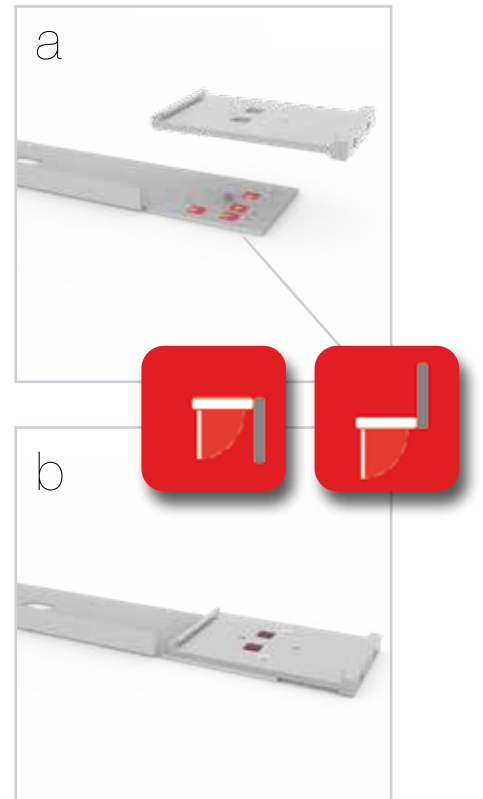

7.

8.

SET UP INSTRUCTION
ACCESSORIES

**BIG LED UP
DOOR**

The text "BIG LED UP DOOR" is rendered in a bold, stylized font. Each letter is filled with a vibrant, multi-colored gradient of blue, red, and yellow, creating a sense of motion and energy. The letters are set against a solid black background and are enclosed within a thin, bright red rectangular border.

corner-L

corner-R

storage room

ECK- & KOJENVERSION/CORNER & STORAGE VERSION

ZUBEHÖR
ACCESSORIES

BIG LED UP

BLUP-conn-90

1.

ECK KLEMME/ CORNER CLAMP

ZUBEHÖR
ACCESSORIES

BIG LED UP

BLUP-conn-T

1.

T-FORM KLEMME/ T-SHAPE CLAMP

AUFBAUANLEITUNG SETUP INSTRUCTION

COUNTER