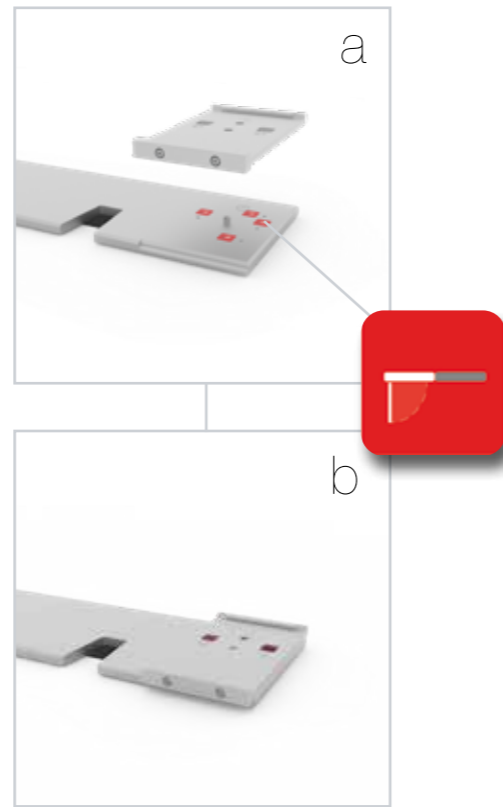

7.

8.

SET UP INSTRUCTION
ACCESSORIES

**BIG LED UP
DOOR**

The text "BIG LED UP DOOR" is rendered in a bold, stylized font. Each letter is filled with a vibrant, multi-colored gradient of blue, red, and yellow, creating a sense of motion and energy. The letters are set against a solid black background and are enclosed within a thin, bright red rectangular border.

Gerade Version/straight version 4
Aufbauanleitung/set up instruction

Eck- & Kojenversion/corner & storage version.....30
Aufbauanleitung/set up instruction

BIG LED UP DOOR

1.

TÜR/DOOR

TÜR/DOOR

TÜR/DOOR

6.

7.

GERADE VERSION/STRAIGHT VERSION

GERADE VERSION/STRAIGHT VERSION

GERADE VERSION/STRAIGHT VERSION

GERADE VERSION/STRAIGHT VERSION

8.

9.

GERADE VERSION/STRAIGHT VERSION