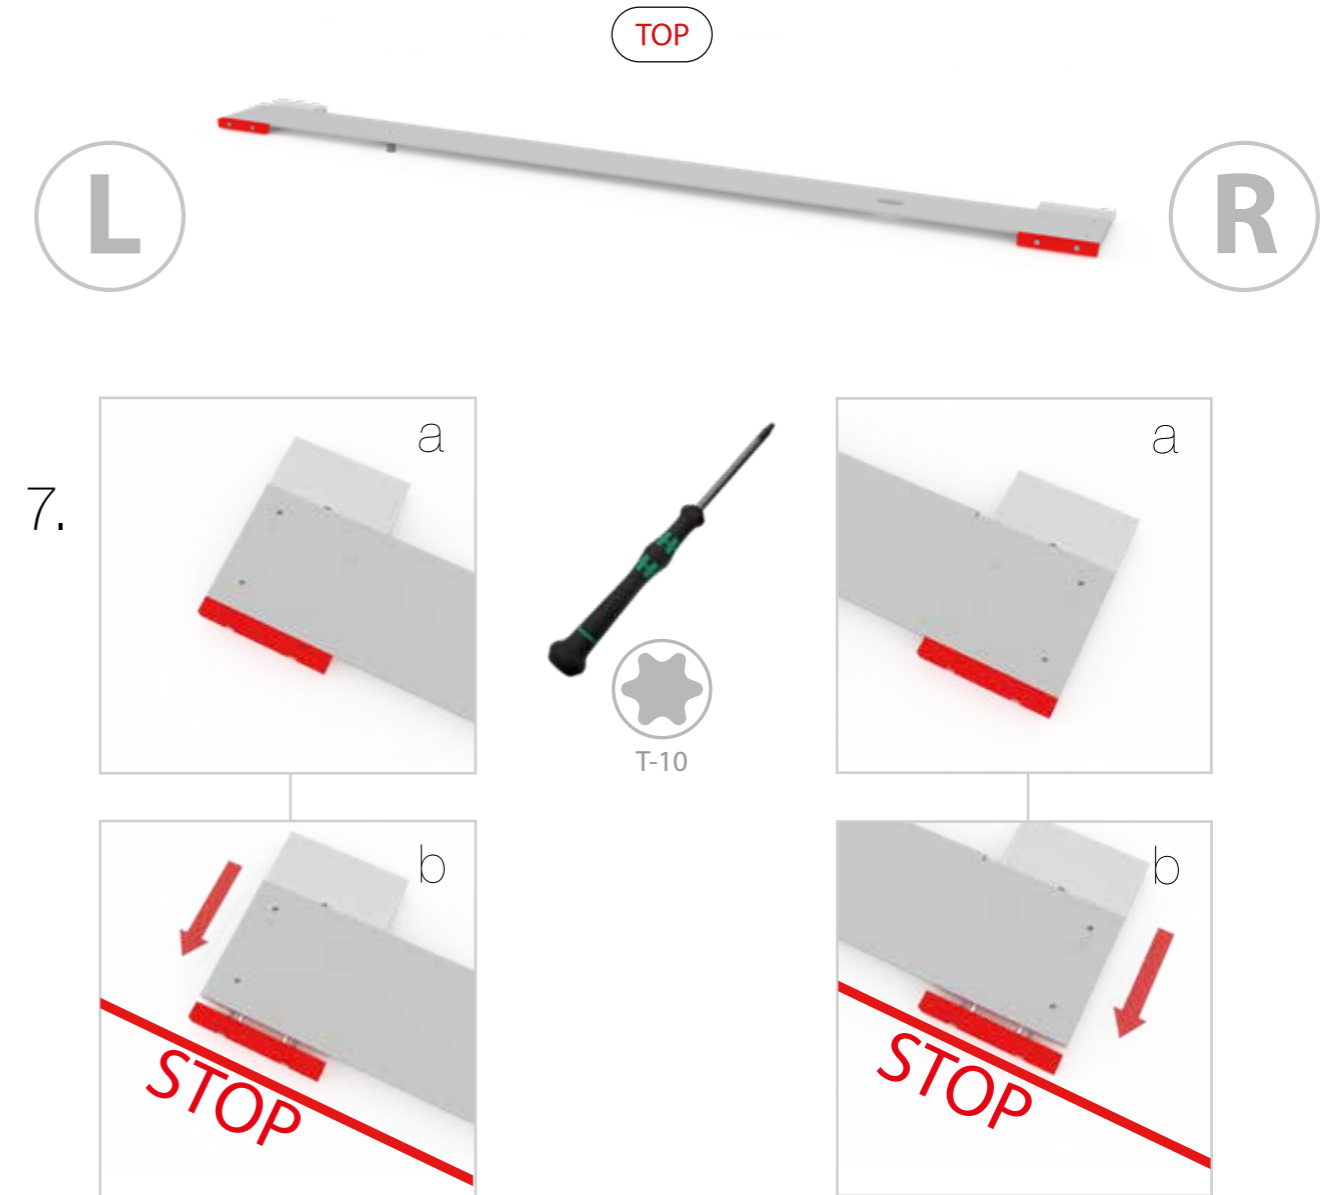

7.

GERADE VERSION/STRAIGHT VERSION

GERADE VERSION/STRAIGHT VERSION

GERADE VERSION/STRAIGHT VERSION

GERADE VERSION/STRAIGHT VERSION

8.

9.

GERADE VERSION/STRAIGHT VERSION

GERADE VERSION/STRAIGHT VERSION

GERADE VERSION/STRAIGHT VERSION

GERADE VERSION/STRAIGHT VERSION

GERADE VERSION/STRAIGHT VERSION

GERADE VERSION/STRAIGHT VERSION

2 SEK. DRÜCKEN
PRESS FOR 2 SEC.

ECK- & KOJENVERSION/CORNER & STORAGE VERSION