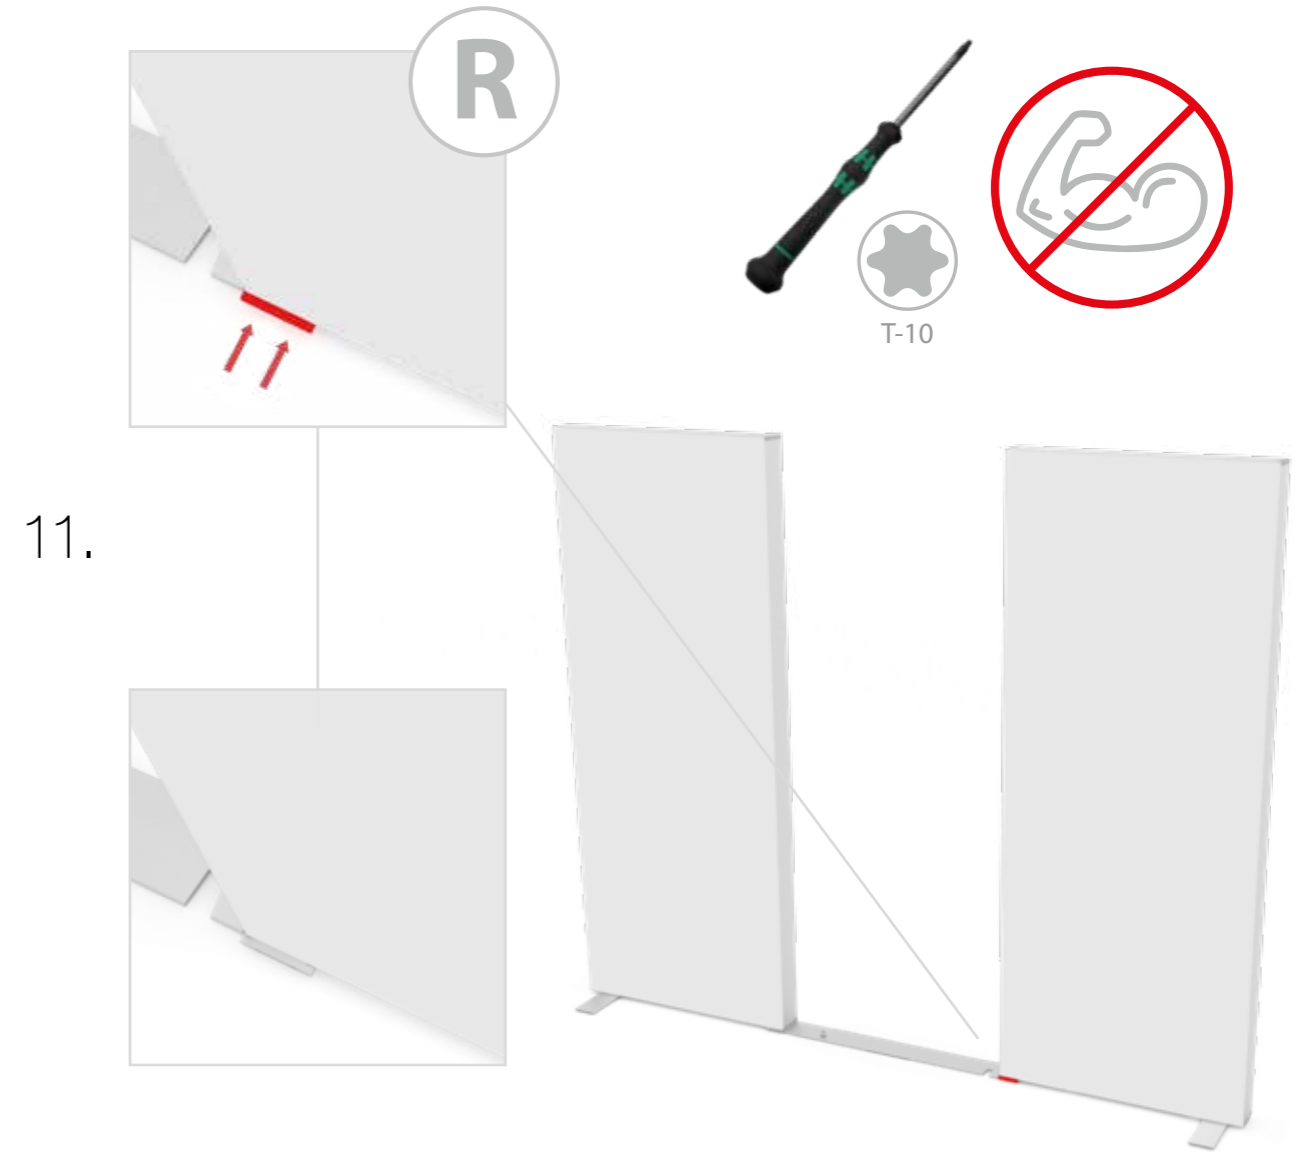

7.

GERADE VERSION/STRAIGHT VERSION

GERADE VERSION/STRAIGHT VERSION

GERADE VERSION/STRAIGHT VERSION

GERADE VERSION/STRAIGHT VERSION

8.

9.

GERADE VERSION/STRAIGHT VERSION

GERADE VERSION/STRAIGHT VERSION

GERADE VERSION/STRAIGHT VERSION

GERADE VERSION/STRAIGHT VERSION

GERADE VERSION/STRAIGHT VERSION

GERADE VERSION/STRAIGHT VERSION

2 SEK. DRÜCKEN
PRESS FOR 2 SEC.

ECK- & KOJENVERSION/CORNER & STORAGE VERSION