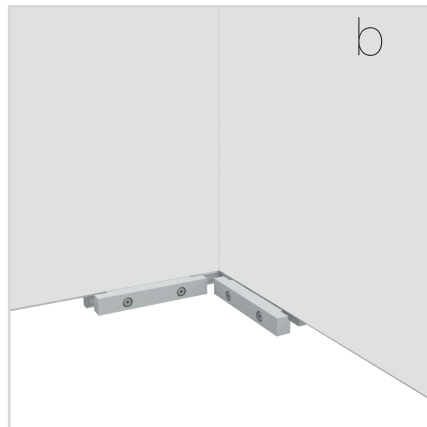

corner-L

corner-R

storage room

ECK- & KOJENVERSION/CORNER & STORAGE VERSION

ZUBEHÖR
ACCESSORIES

BIG LED UP

BLUP-conn-90

1.