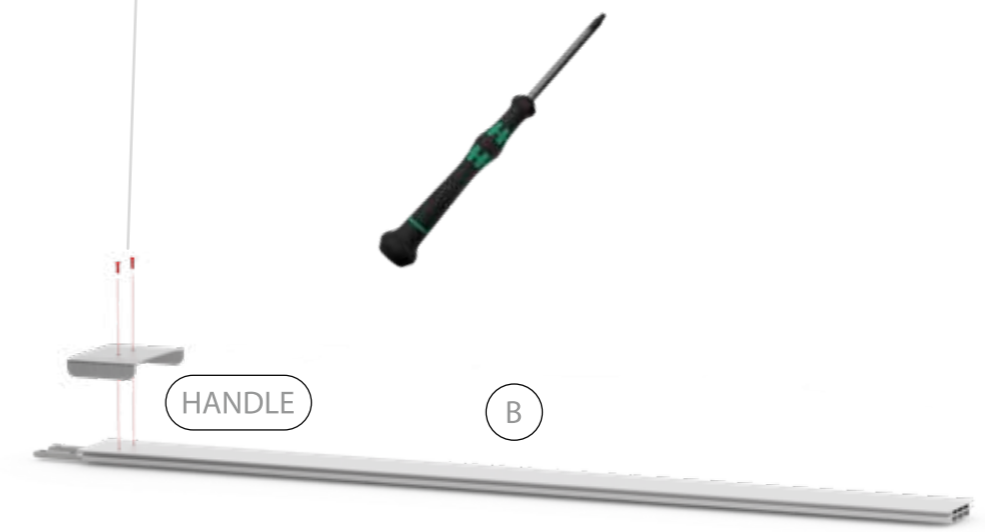

7.

8.

SET UP INSTRUCTION
ACCESSORIES

**BIG LED UP
DOOR**

The text "BIG LED UP DOOR" is rendered in a bold, stylized font. Each letter is filled with a vibrant, multi-colored gradient of blue, red, and yellow, creating a sense of motion and energy. The letters are set against a solid black background and are enclosed within a thin, bright red rectangular border.

Gerade Version/straight version 4
Aufbauanleitung/set up instruction

Eck- & Kojenversion/corner & storage version.....30
Aufbauanleitung/set up instruction

BIG LED UP DOOR

1.

TÜR/DOOR

TÜR/DOOR

TÜR/DOOR

6.