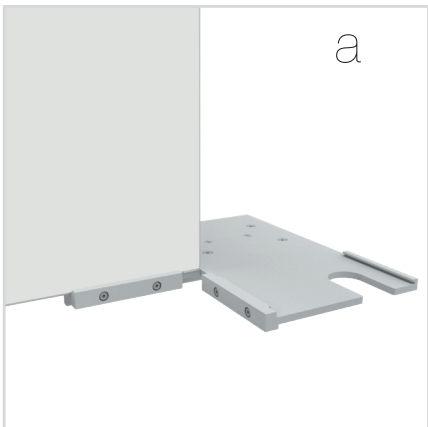

corner-L

corner-R

storage room

ECK- & KOJENVERSION/CORNER & STORAGE VERSION

ZUBEHÖR
ACCESSORIES

BIG LED UP

BLUP-conn-90

1.