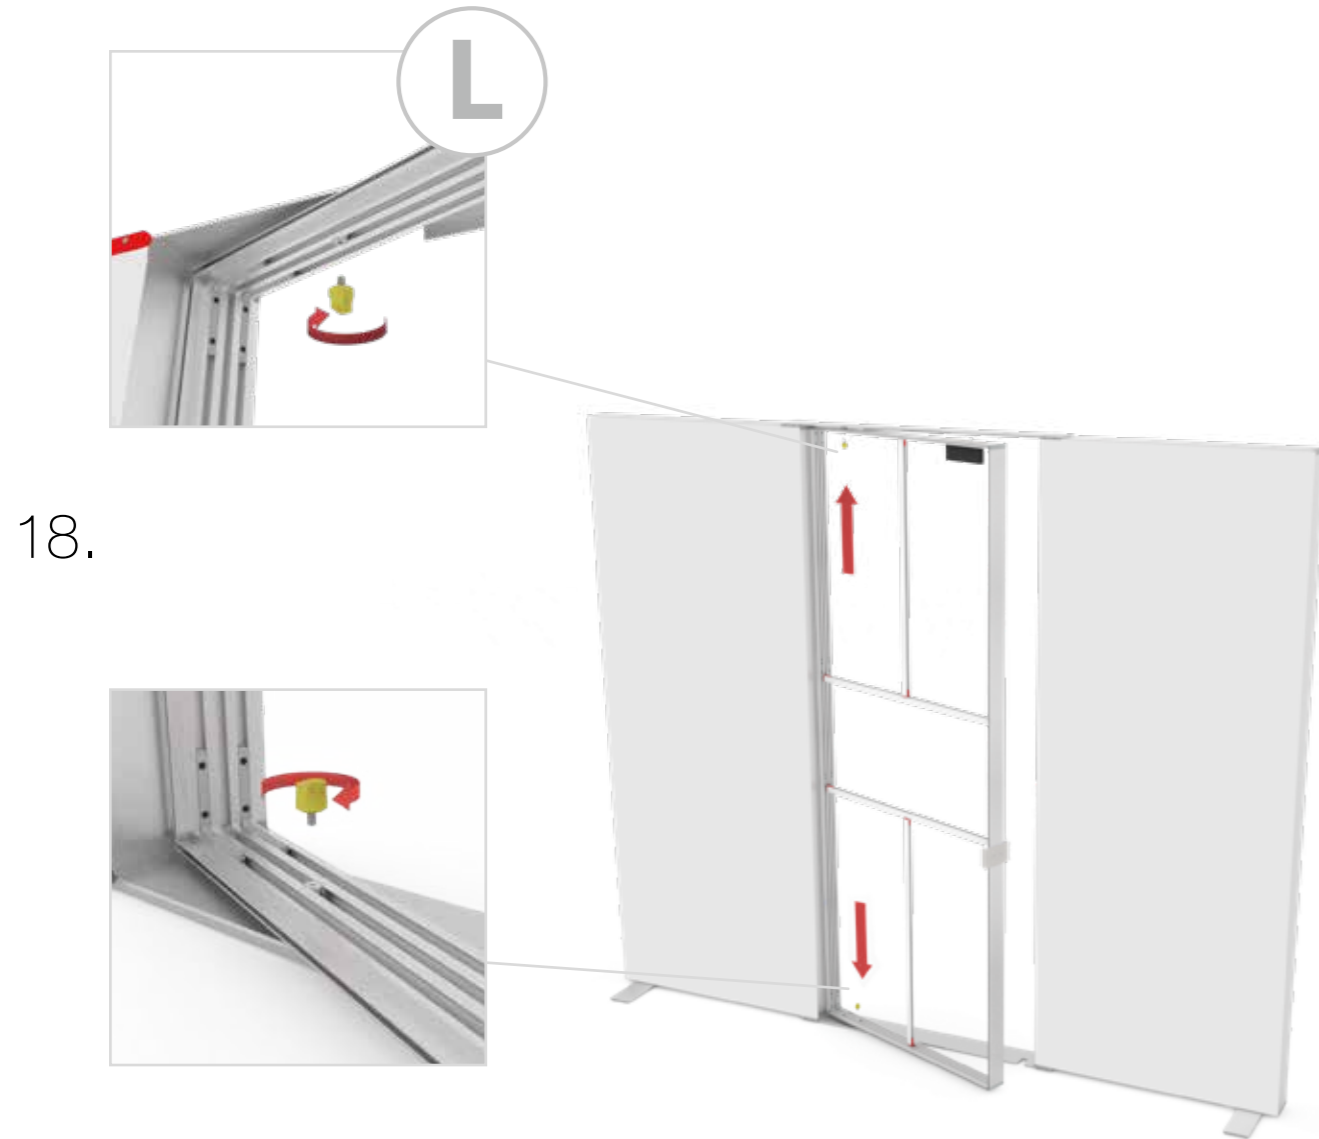

Gerade Version/straight version 4
Aufbauanleitung/set up instruction

Eck- & Kojenversion/corner & storage version.....30
Aufbauanleitung/set up instruction

BIG LED UP DOOR

1.

TÜR/DOOR

TÜR/DOOR

TÜR/DOOR

6.

GERADE VERSION/STRAIGHT VERSION

GERADE VERSION/STRAIGHT VERSION

GERADE VERSION/STRAIGHT VERSION

GERADE VERSION/STRAIGHT VERSION

GERADE VERSION/STRAIGHT VERSION

2 SEK. DRÜCKEN
PRESS FOR 2 SEC.

ECK- & KOJENVERSION/CORNER & STORAGE VERSION

corner-L

corner-R

storage room

ECK- & KOJENVERSION/CORNER & STORAGE VERSION

ZUBEHÖR
ACCESSORIES

BIG LED UP

BLUP-conn-90

1.