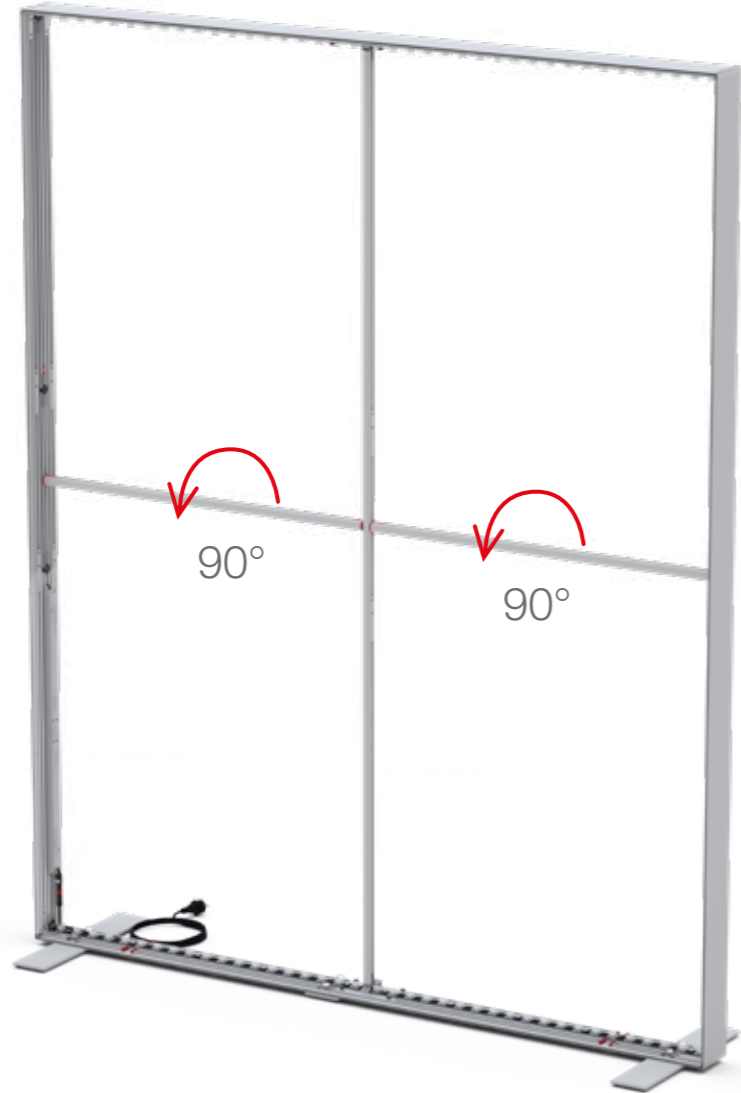

11.

12.

15.

16.

17.

18.

19.

BIG LED UP

7.

8.

SET UP INSTRUCTION
ACCESSORIES

**BIG LED UP
DOOR**

The text "BIG LED UP DOOR" is rendered in a bold, stylized font. Each letter is filled with a vibrant, multi-colored gradient of blue, red, and yellow, creating a sense of motion and energy. The letters are set against a solid black background and are enclosed within a thin, bright red rectangular border.