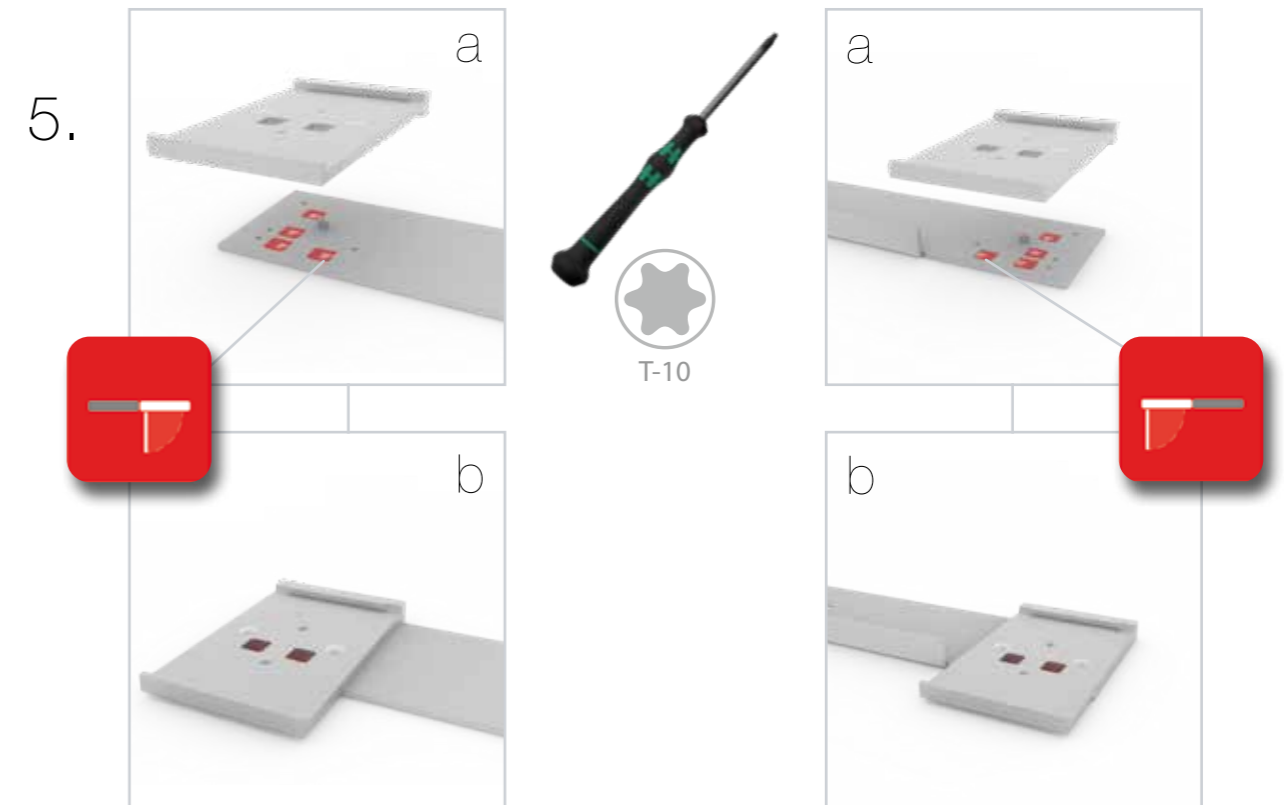

GERADE VERSION/STRAIGHT VERSION