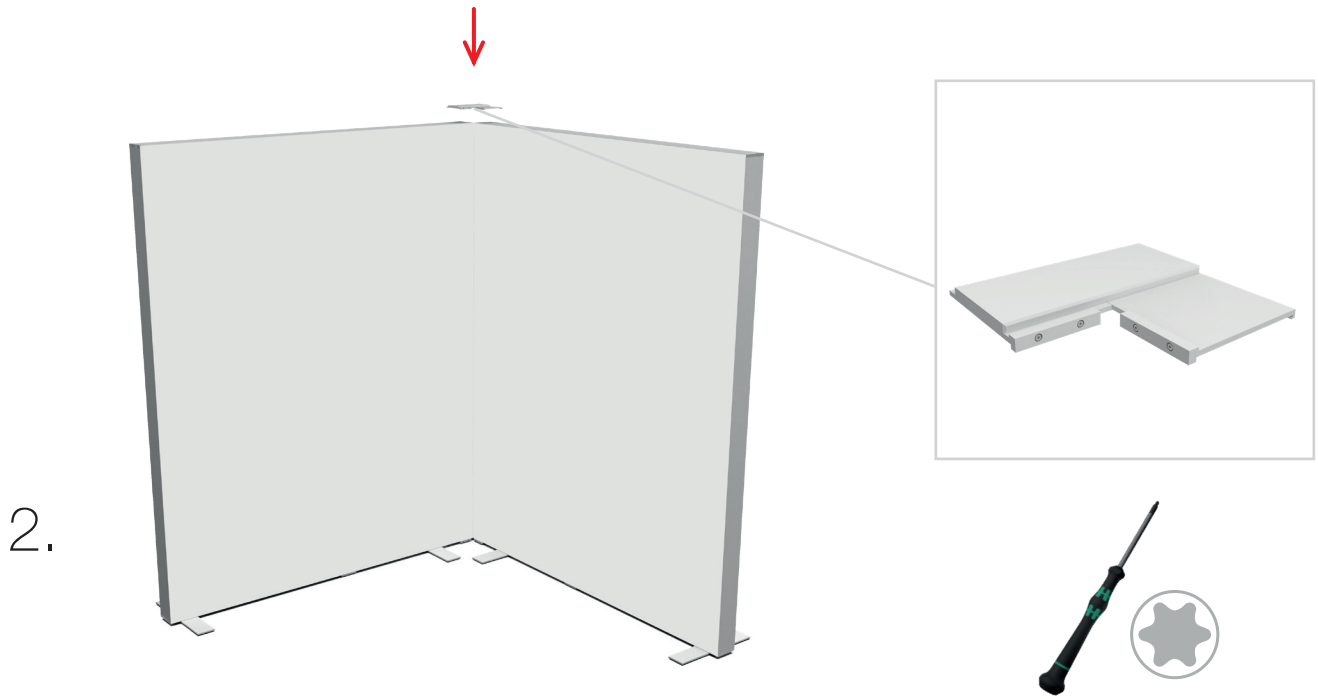

ECK KLEMME/ CORNER CLAMP