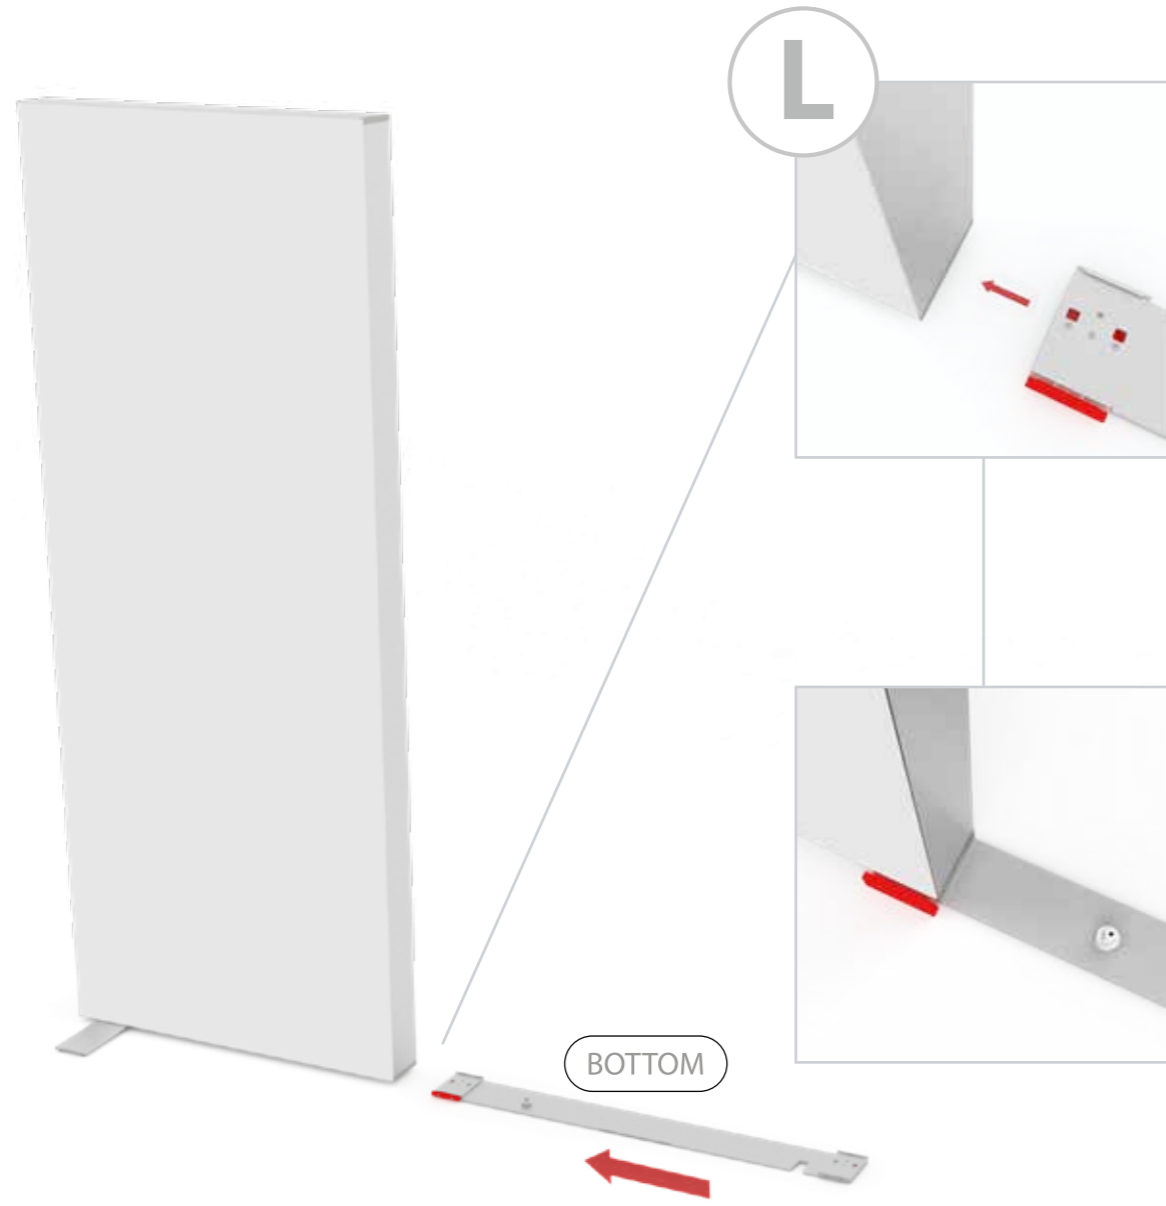

7.

8.

SET UP INSTRUCTION
ACCESSORIES

**BIG LED UP
DOOR**

The text "BIG LED UP DOOR" is rendered in a bold, stylized font. Each letter is filled with a vibrant, multi-colored gradient of blue, red, and yellow, creating a sense of motion and energy. The letters are set against a solid black background and are enclosed within a thin, bright red rectangular border.

Gerade Version/straight version 4
Aufbauanleitung/set up instruction

Eck- & Kojenversion/corner & storage version.....30
Aufbauanleitung/set up instruction

BIG LED UP DOOR

1.

TÜR/DOOR

TÜR/DOOR

TÜR/DOOR

6.

7.

GERADE VERSION/STRAIGHT VERSION

GERADE VERSION/STRAIGHT VERSION

GERADE VERSION/STRAIGHT VERSION

GERADE VERSION/STRAIGHT VERSION

8.

9.

GERADE VERSION/STRAIGHT VERSION

GERADE VERSION/STRAIGHT VERSION

GERADE VERSION/STRAIGHT VERSION

GERADE VERSION/STRAIGHT VERSION

GERADE VERSION/STRAIGHT VERSION

GERADE VERSION/STRAIGHT VERSION

2 SEK. DRÜCKEN
PRESS FOR 2 SEC.

ECK- & KOJENVERSION/CORNER & STORAGE VERSION