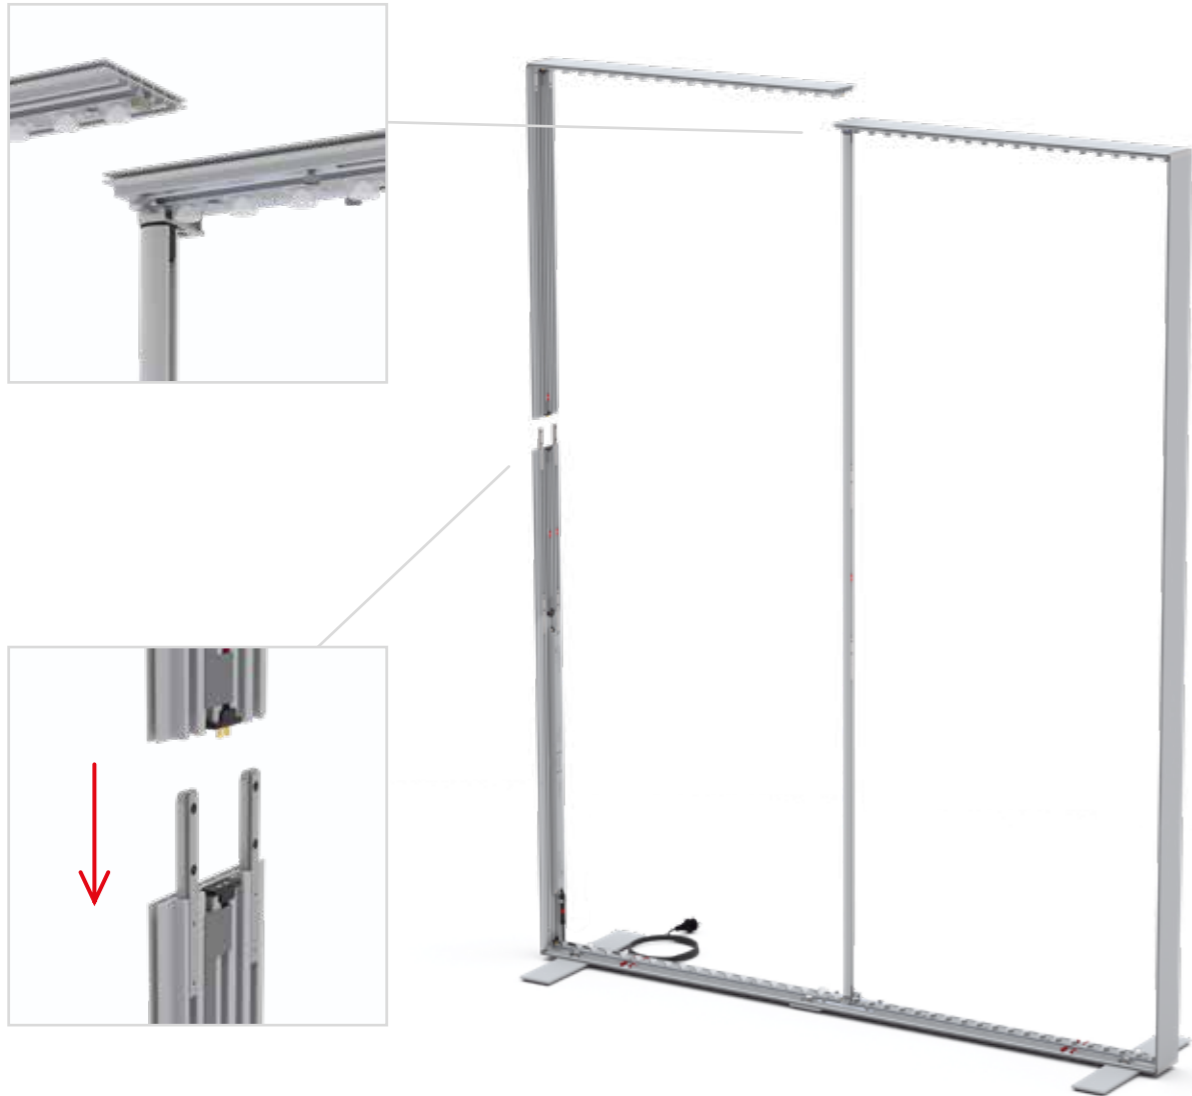

11.

12.

15.

16.

17.

18.

19.

BIG LED UP

AUFBAUANLEITUNG SET UP INSTRUCTION

BIG LED UP

1.

2.

3.

4.

5.

6.

7.

8.

SET UP INSTRUCTION
ACCESSORIES

**BIG LED UP
DOOR**

The text "BIG LED UP DOOR" is rendered in a bold, stylized font. Each letter is filled with a vibrant, multi-colored gradient of blue, red, and yellow, creating a sense of motion and energy. The letters are set against a solid black background and are enclosed within a thin, bright red rectangular border.

Gerade Version/straight version 4
Aufbauanleitung/set up instruction

Eck- & Kojenversion/corner & storage version.....30
Aufbauanleitung/set up instruction

BIG LED UP DOOR

1.

TÜR/DOOR

TÜR/DOOR

TÜR/DOOR

6.