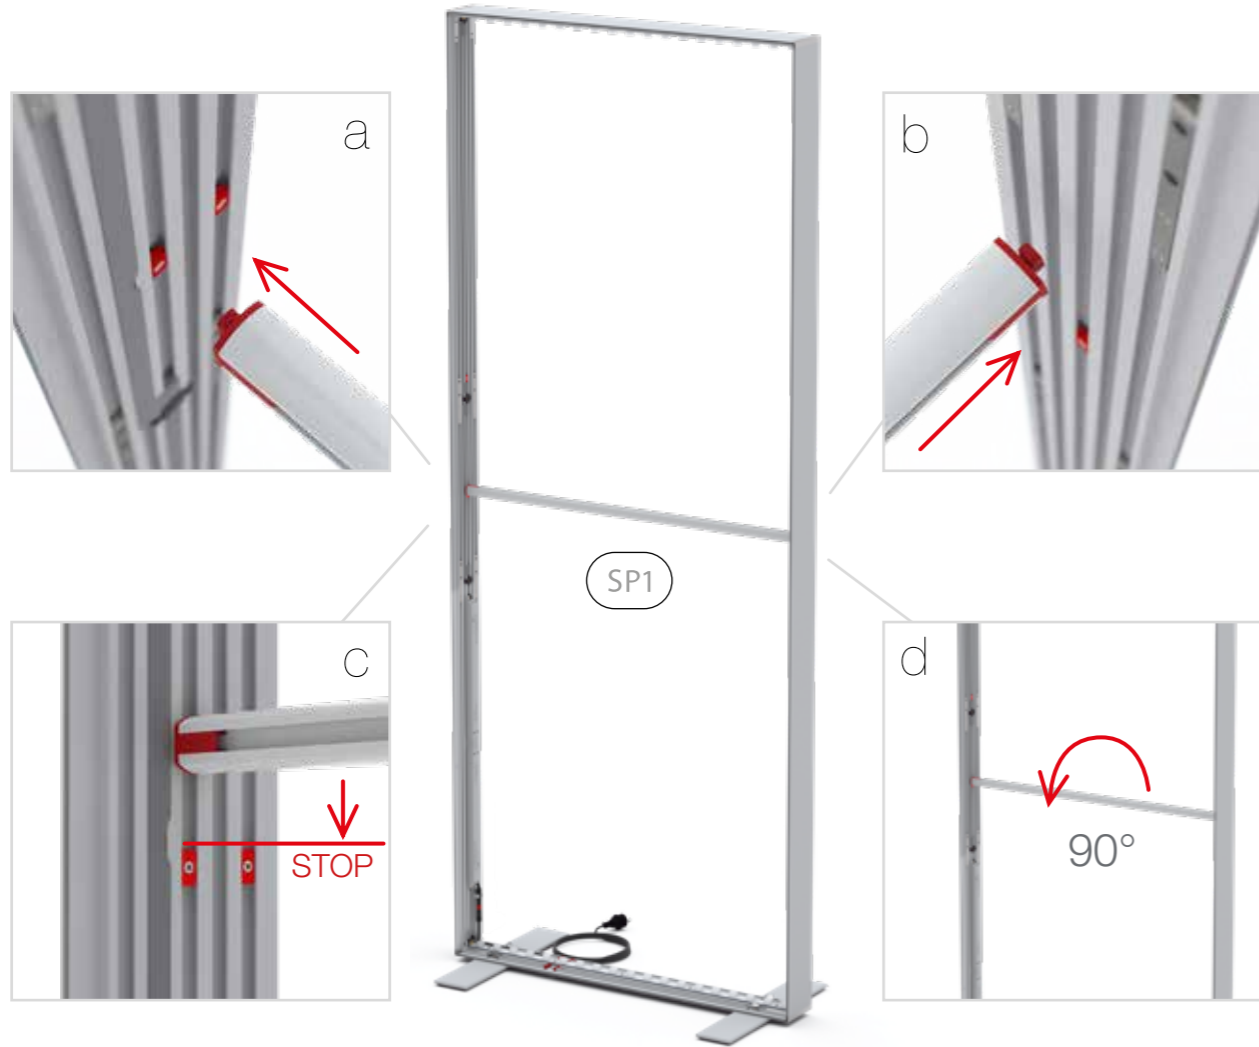

AUFBAUANLEITUNG SET UP INSTRUCTION

BIG LED UP

1.

2.

3.

4.

5.

6.

7.

8.

SET UP INSTRUCTION
ACCESSORIES

**BIG LED UP
DOOR**

The text "BIG LED UP DOOR" is rendered in a bold, stylized font. Each letter is filled with a vibrant, multi-colored gradient of blue, red, and yellow, creating a sense of motion and energy. The letters are set against a solid black background and are enclosed within a thin, bright red rectangular border.

Gerade Version/straight version 4
Aufbauanleitung/set up instruction

Eck- & Kojenversion/corner & storage version.....30
Aufbauanleitung/set up instruction

BIG LED UP DOOR

1.

TÜR/DOOR

TÜR/DOOR

TÜR/DOOR

6.