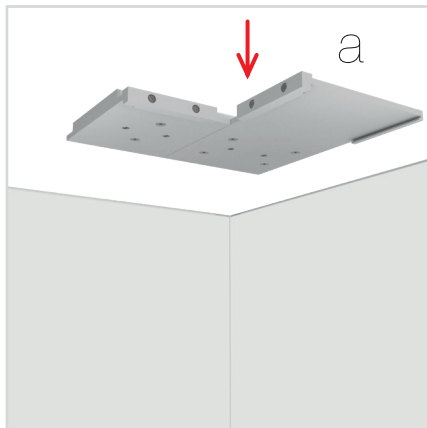

ECK KLEMME/ CORNER CLAMP