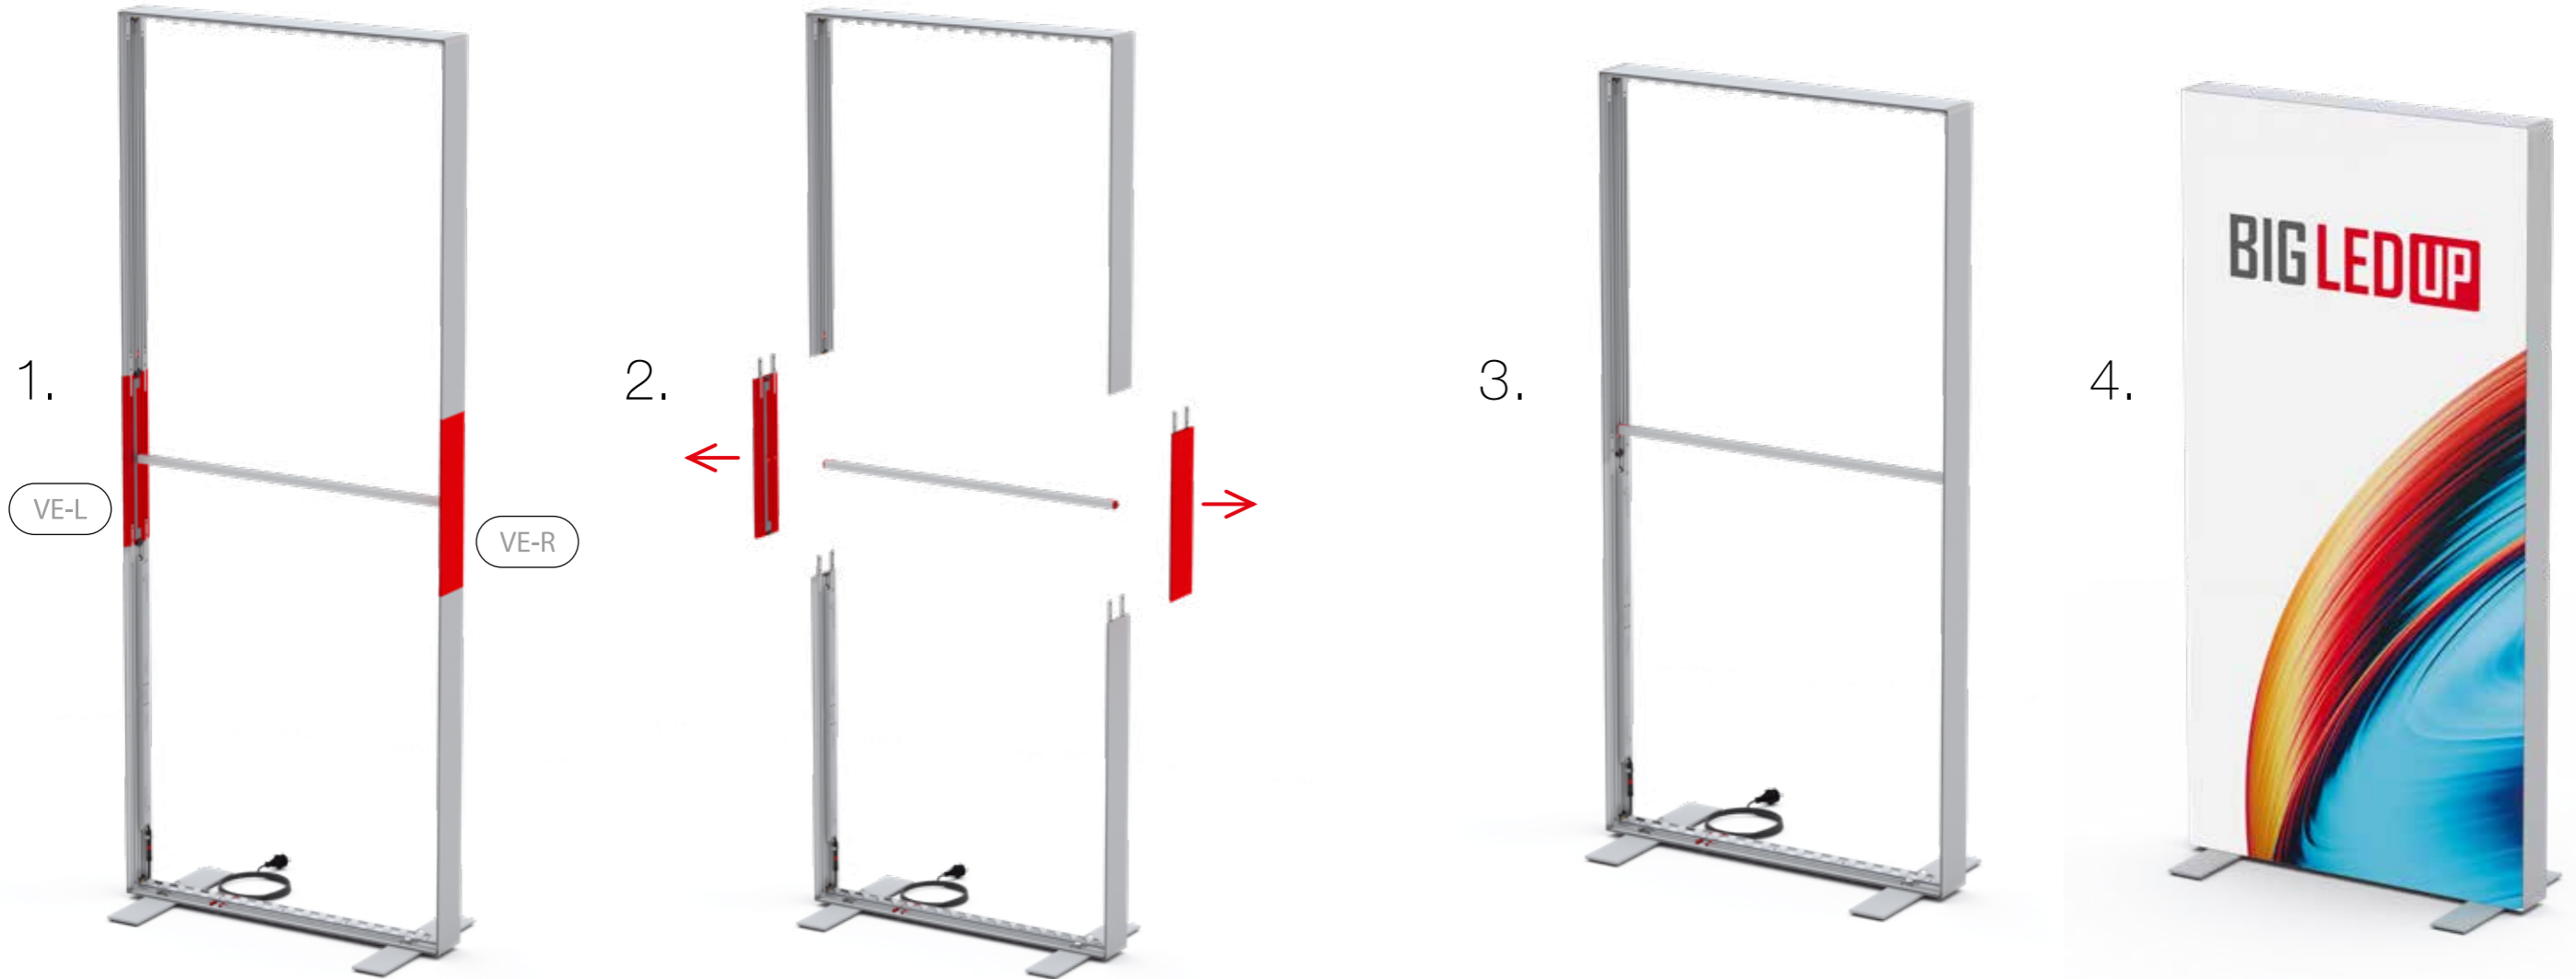

AUFBAUANLEITUNG SET UP INSTRUCTION

BIG LED UP

1.

2.

3.

4.

5.

6.

7.

8.

SET UP INSTRUCTION
ACCESSORIES

**BIG LED UP
DOOR**

The text "BIG LED UP DOOR" is rendered in a bold, stylized font. Each letter is filled with a vibrant, multi-colored gradient of blue, red, and yellow, creating a sense of motion and energy. The letters are set against a solid black background and are enclosed within a thin, bright red rectangular border.