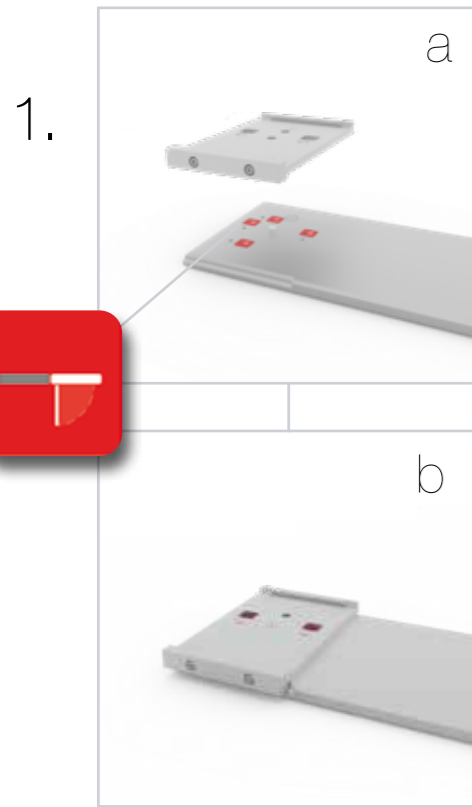

7.

8.

SET UP INSTRUCTION
ACCESSORIES

**BIG LED UP
DOOR**

The text "BIG LED UP DOOR" is rendered in a bold, stylized font. Each letter is filled with a vibrant, multi-colored gradient of blue, red, and yellow, creating a sense of motion and energy. The letters are set against a solid black background and are enclosed within a thin, bright red rectangular border.

Gerade Version/straight version 4
Aufbauanleitung/set up instruction

Eck- & Kojenversion/corner & storage version.....30
Aufbauanleitung/set up instruction

BIG LED UP DOOR

1.

TÜR/DOOR

TÜR/DOOR

TÜR/DOOR

6.

7.

GERADE VERSION/STRAIGHT VERSION

GERADE VERSION/STRAIGHT VERSION

GERADE VERSION/STRAIGHT VERSION

GERADE VERSION/STRAIGHT VERSION

8.

9.

GERADE VERSION/STRAIGHT VERSION