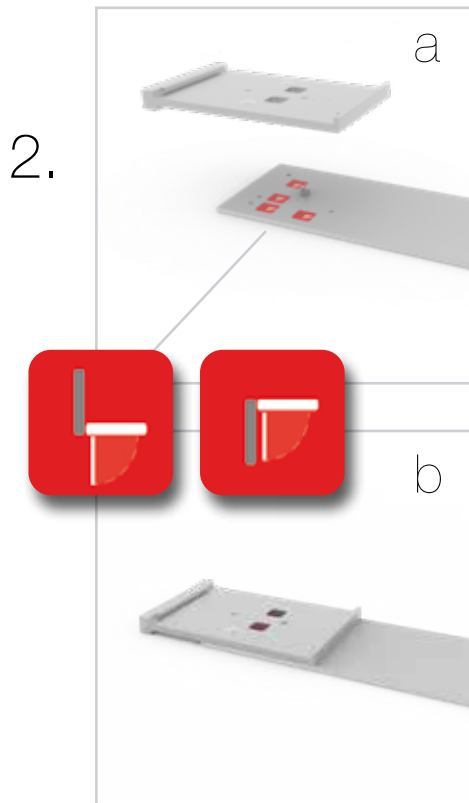

7.

8.

SET UP INSTRUCTION
ACCESSORIES

**BIG LED UP
DOOR**

The text "BIG LED UP DOOR" is rendered in a bold, stylized font. Each letter is filled with a vibrant, multi-colored gradient of blue, red, and yellow, creating a sense of motion and energy. The letters are set against a solid black background and are enclosed within a thin, bright red rectangular border.

GERADE VERSION/STRAIGHT VERSION

GERADE VERSION/STRAIGHT VERSION

GERADE VERSION/STRAIGHT VERSION

GERADE VERSION/STRAIGHT VERSION

GERADE VERSION/STRAIGHT VERSION

2 SEK. DRÜCKEN
PRESS FOR 2 SEC.

ECK- & KOJENVERSION/CORNER & STORAGE VERSION

corner-L

corner-R

storage room

ECK- & KOJENVERSION/CORNER & STORAGE VERSION

ZUBEHÖR
ACCESSORIES

BIG LED UP

BLUP-conn-90

1.

ECK KLEMME/ CORNER CLAMP

ZUBEHÖR
ACCESSORIES

BIG LED UP

BLUP-conn-T

1.

T-FORM KLEMME/ T-SHAPE CLAMP

AUFBAUANLEITUNG SETUP INSTRUCTION

COUNTER