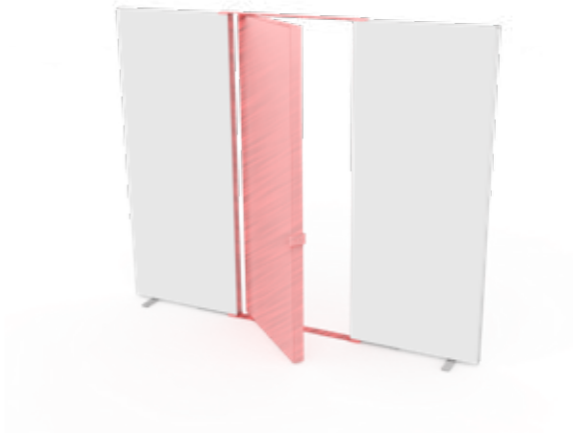

Gerade Version/straight version 4
Aufbauanleitung/set up instruction

Eck- & Kojenversion/corner & storage version.....30
Aufbauanleitung/set up instruction