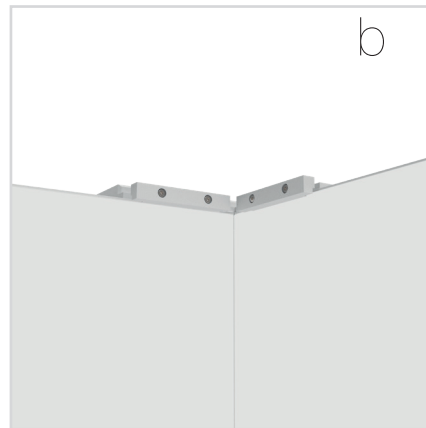

ECK KLEMME/ CORNER CLAMP