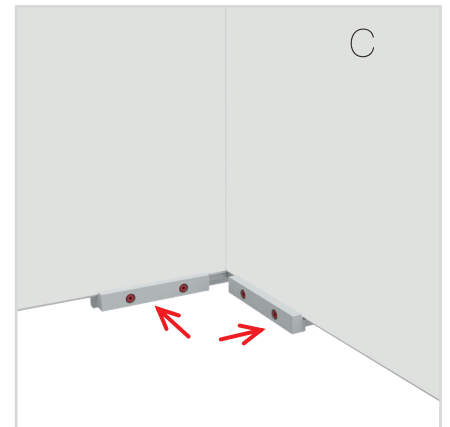

corner-L

corner-R

storage room

ECK- & KOJENVERSION/CORNER & STORAGE VERSION

ZUBEHÖR
ACCESSORIES

BIG LED UP

BLUP-conn-90

1.