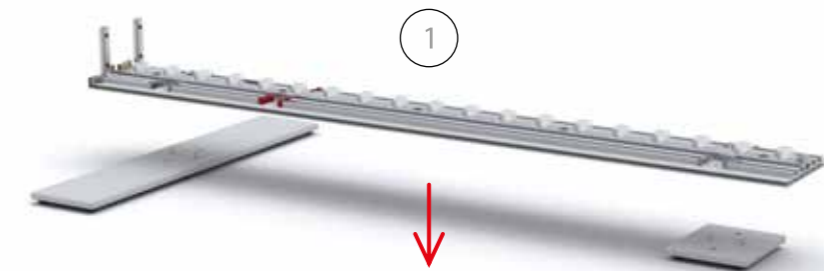

AUFBAUANLEITUNG SET UP INSTRUCTION

BIG LED UP

BASEPLATE PLACEMENT

7.

AUFBAUANLEITUNG SET UP INSTRUCTION

BIG LED UP

1.

2.

7.

8.

SET UP INSTRUCTION
ACCESSORIES

**BIG LED UP
DOOR**

The text "BIG LED UP DOOR" is rendered in a bold, stylized font. Each letter is filled with a vibrant, multi-colored gradient of blue, red, and yellow, creating a sense of motion and energy. The letters are set against a solid black background and are enclosed within a thin, bright red rectangular border.