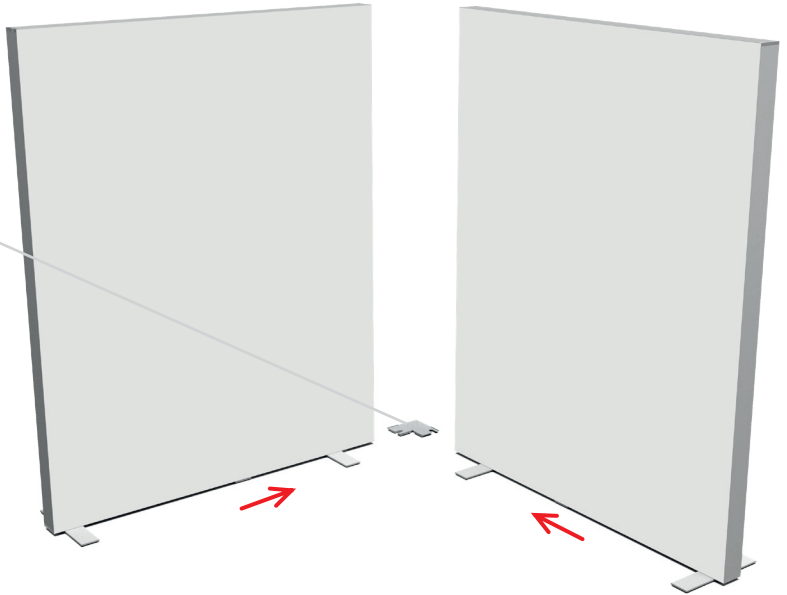

corner-L

corner-R

storage room

ECK- & KOJENVERSION/CORNER & STORAGE VERSION

ZUBEHÖR
ACCESSORIES

BIG LED UP

BLUP-conn-90

1.