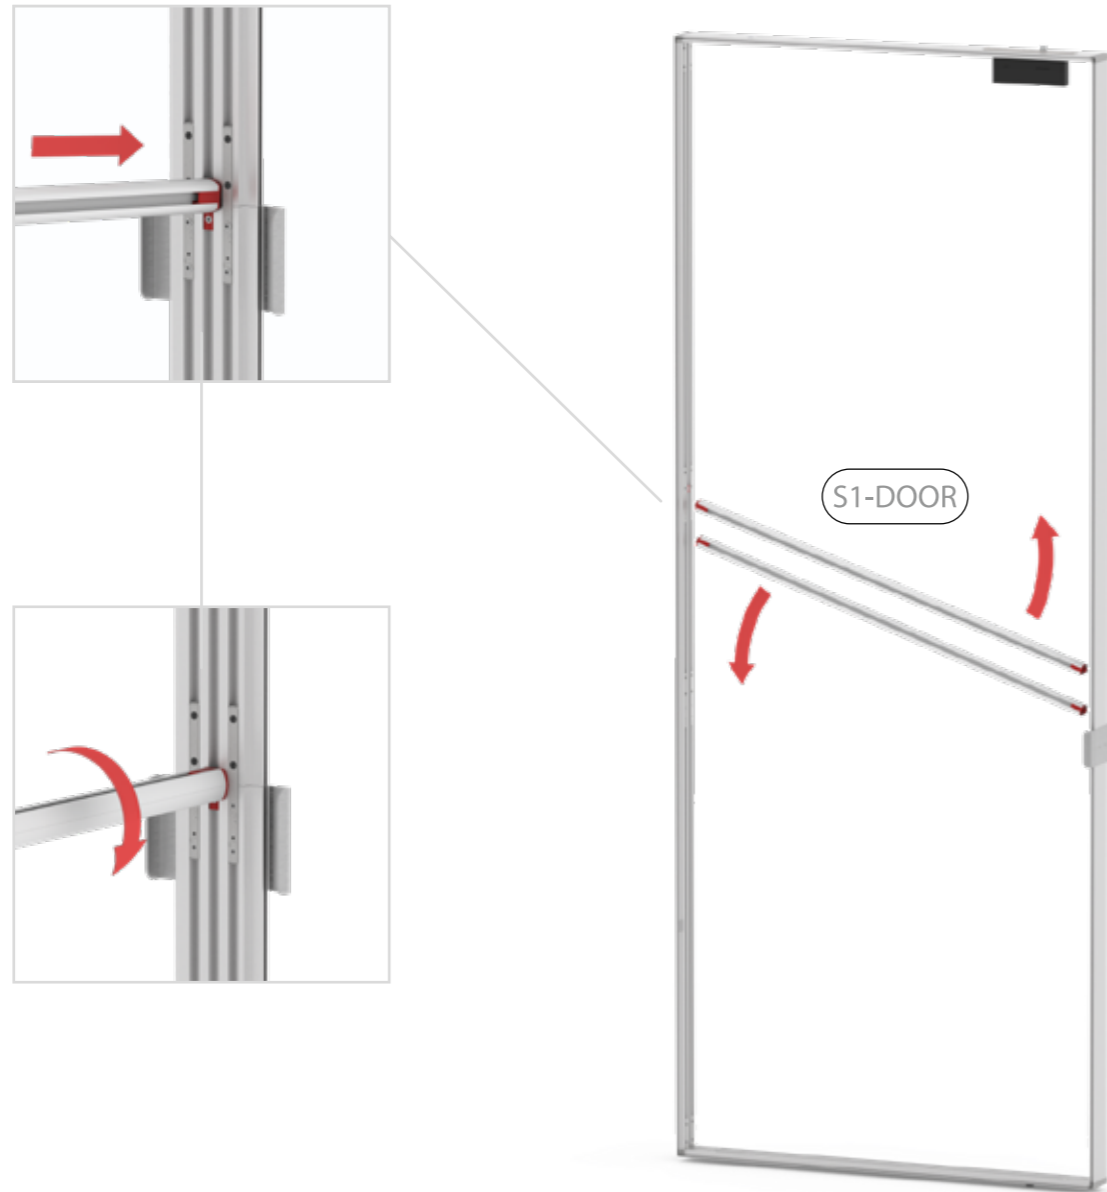

7.

8.

SET UP INSTRUCTION
ACCESSORIES

**BIG LED UP
DOOR**

The text "BIG LED UP DOOR" is rendered in a bold, stylized font. Each letter is filled with a vibrant, multi-colored gradient of blue, red, and yellow, creating a sense of motion and energy. The letters are set against a solid black background and are enclosed within a thin, bright red rectangular border.

Gerade Version/straight version 4
Aufbauanleitung/set up instruction

Eck- & Kojenversion/corner & storage version.....30
Aufbauanleitung/set up instruction

BIG LED UP DOOR

1.

TÜR/DOOR

TÜR/DOOR

TÜR/DOOR

6.