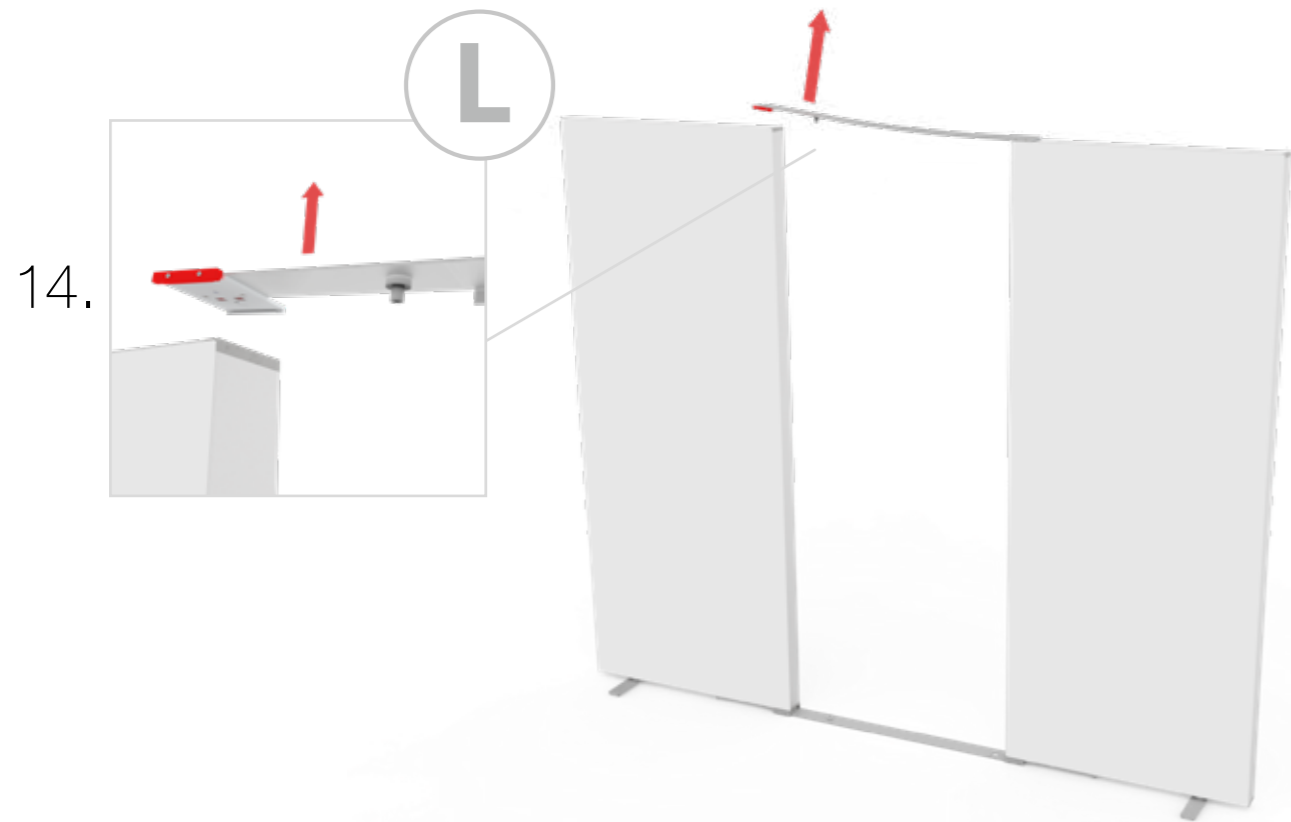

GERADE VERSION/STRAIGHT VERSION

GERADE VERSION/STRAIGHT VERSION

GERADE VERSION/STRAIGHT VERSION

GERADE VERSION/STRAIGHT VERSION

GERADE VERSION/STRAIGHT VERSION

2 SEK. DRÜCKEN
PRESS FOR 2 SEC.

ECK- & KOJENVERSION/CORNER & STORAGE VERSION