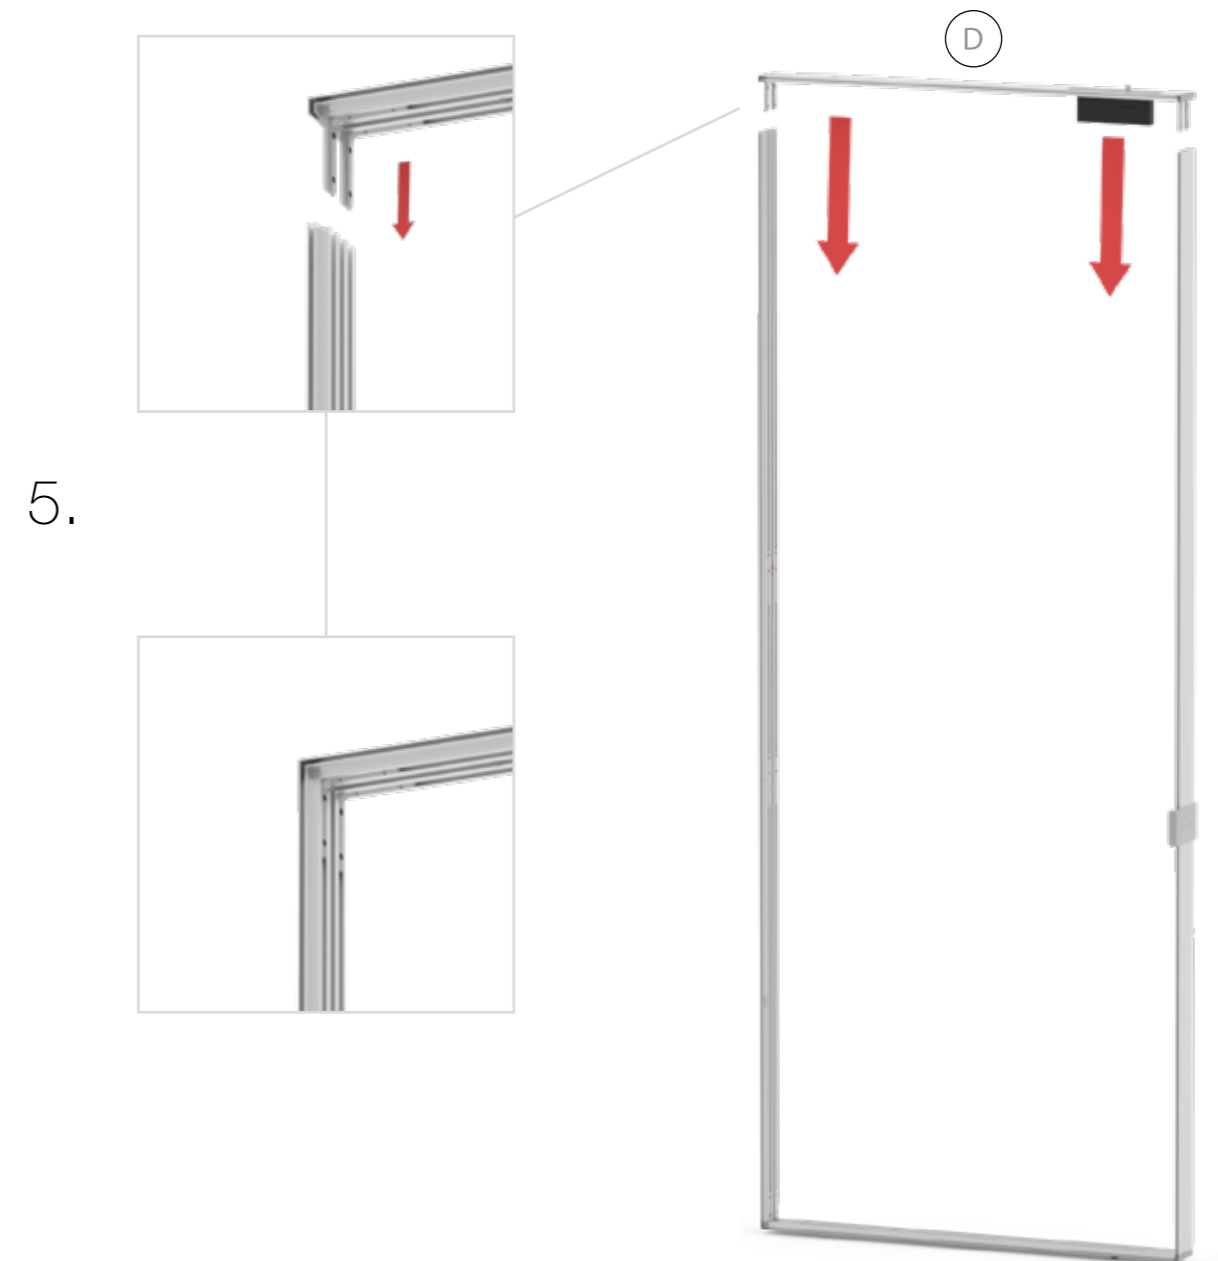

7.

8.

SET UP INSTRUCTION
ACCESSORIES

**BIG LED UP
DOOR**

The text "BIG LED UP DOOR" is rendered in a bold, stylized font. Each letter is filled with a vibrant, multi-colored gradient of blue, red, and yellow, creating a sense of motion and energy. The letters are set against a solid black background and are enclosed within a thin, bright red rectangular border.

Gerade Version/straight version 4
Aufbauanleitung/set up instruction

Eck- & Kojenversion/corner & storage version.....30
Aufbauanleitung/set up instruction

BIG LED UP DOOR

1.

TÜR/DOOR

TÜR/DOOR

TÜR/DOOR

6.