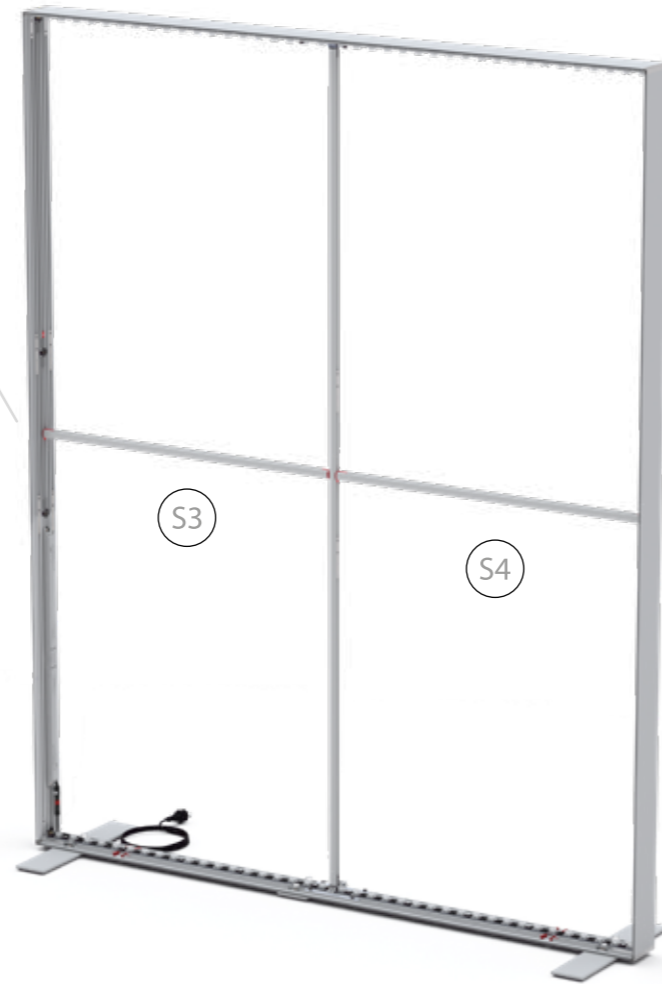

11.

12.

15.

16.

17.

18.

19.

BIG LED UP

7.

8.

SET UP INSTRUCTION
ACCESSORIES

**BIG LED UP
DOOR**

The text "BIG LED UP DOOR" is rendered in a bold, stylized font. Each letter is filled with a vibrant, multi-colored gradient of blue, red, and yellow, creating a sense of motion and energy. The letters are set against a solid black background and are enclosed within a thin, bright red rectangular border.