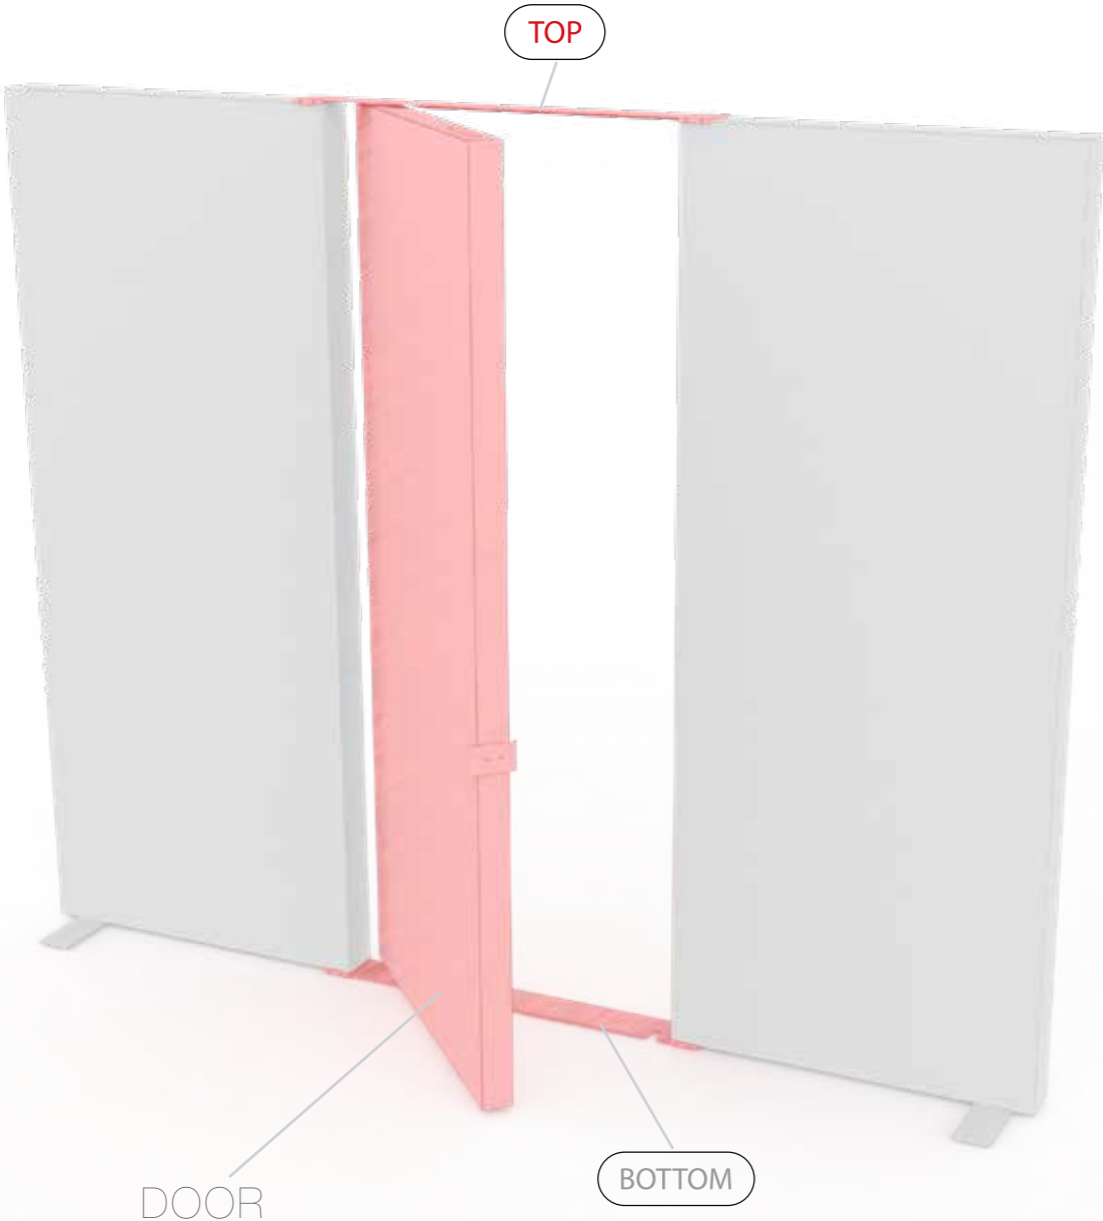

7.

8.

SET UP INSTRUCTION
ACCESSORIES

**BIG LED UP
DOOR**

The text "BIG LED UP DOOR" is rendered in a bold, stylized font. Each letter is filled with a vibrant, multi-colored gradient of blue, red, and yellow, creating a sense of motion and energy. The letters are set against a solid black background and are enclosed within a thin, bright red rectangular border.