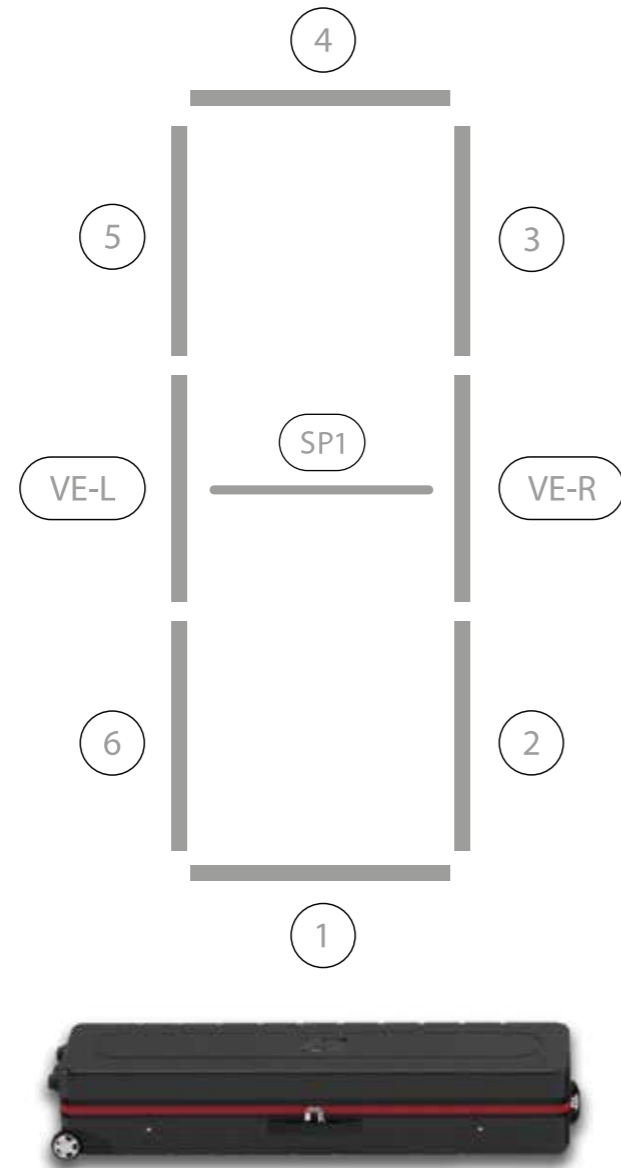

15.

16.

17.

18.

19.

AUFBAUANLEITUNG SET UP INSTRUCTION

BIG LED UP

3.

4.

5.

6.

7.

8.

SET UP INSTRUCTION
ACCESSORIES

**BIG LED UP
DOOR**

The text is presented in a bold, sans-serif font. The letters are filled with a vibrant, multi-colored gradient that transitions from light blue at the top to bright red at the bottom, with yellow and orange in the middle. The text is contained within a thick red rectangular border.

Gerade Version/straight version 4
Aufbauanleitung/set up instruction

Eck- & Kojenversion/corner & storage version.....30
Aufbauanleitung/set up instruction

BIG LED UP DOOR

AXIS

RAHMENGRÖSSE/FRAME
SIZE: 98 x 199,2 / 239,2 / 297,2cm