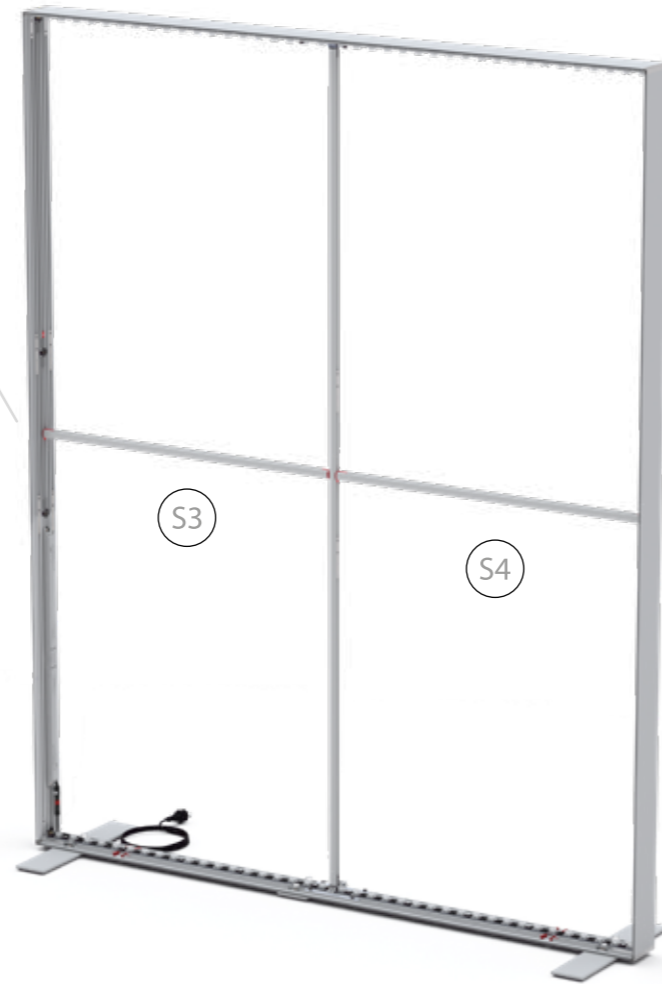

15.

16.

17.

18.

19.

AUFBAUANLEITUNG SET UP INSTRUCTION

BIG LED UP

3.

4.

5.

6.

7.

8.

SET UP INSTRUCTION
ACCESSORIES

**BIG LED UP
DOOR**

The text is presented in a bold, sans-serif font. The letters are filled with a vibrant, multi-colored gradient that transitions from light blue at the top to bright red at the bottom, with yellow and orange in the middle. The text is contained within a thick red rectangular border.

Gerade Version/straight version 4
Aufbauanleitung/set up instruction

Eck- & Kojenversion/corner & storage version.....30
Aufbauanleitung/set up instruction

BIG LED UP DOOR

AXIS

RAHMENGRÖSSE/FRAME
SIZE: 98 x 199,2 / 239,2 / 297,2cm