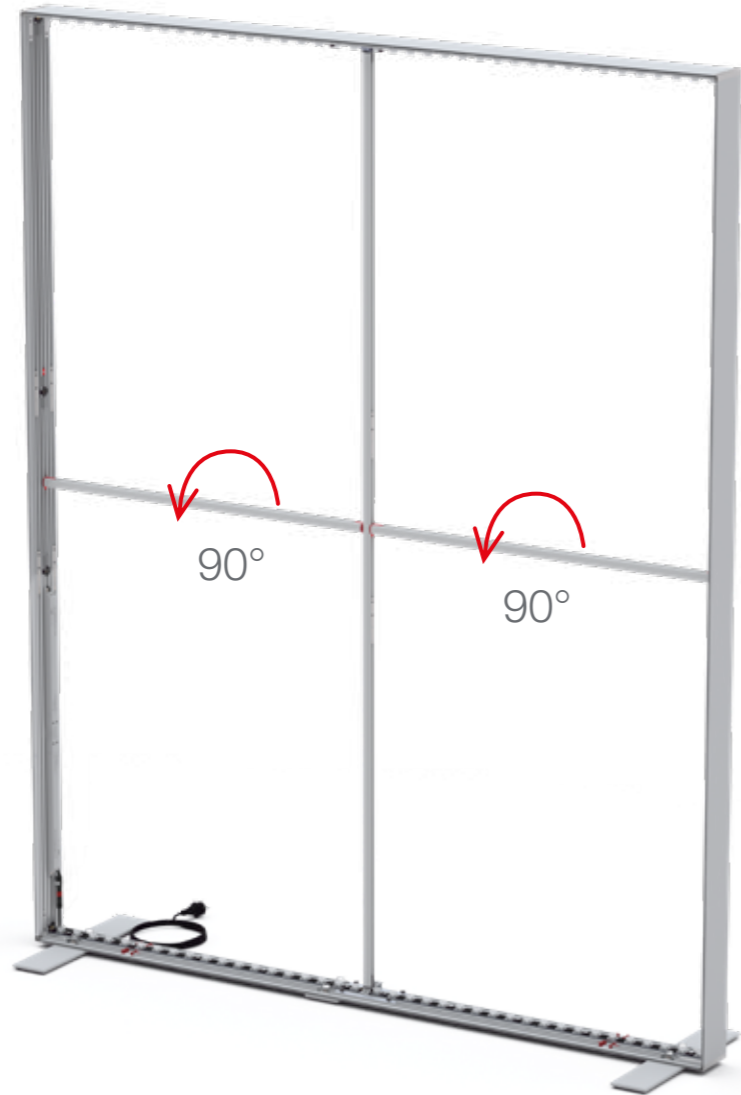

15.

16.

17.

18.

19.

AUFBAUANLEITUNG SET UP INSTRUCTION

BIG LED UP

3.

4.

5.

6.

7.

8.

SET UP INSTRUCTION
ACCESSORIES

**BIG LED UP
DOOR**

The text is presented in a bold, sans-serif font. The letters are filled with a vibrant, multi-colored gradient that transitions from light blue at the top to bright red at the bottom, with yellow and orange in the middle. The text is contained within a thick red rectangular border.

Gerade Version/straight version 4
Aufbauanleitung/set up instruction

Eck- & Kojenversion/corner & storage version.....30
Aufbauanleitung/set up instruction

BIG LED UP DOOR

AXIS

RAHMENGRÖSSE/FRAME
SIZE: 98 x 199,2 / 239,2 / 297,2cm