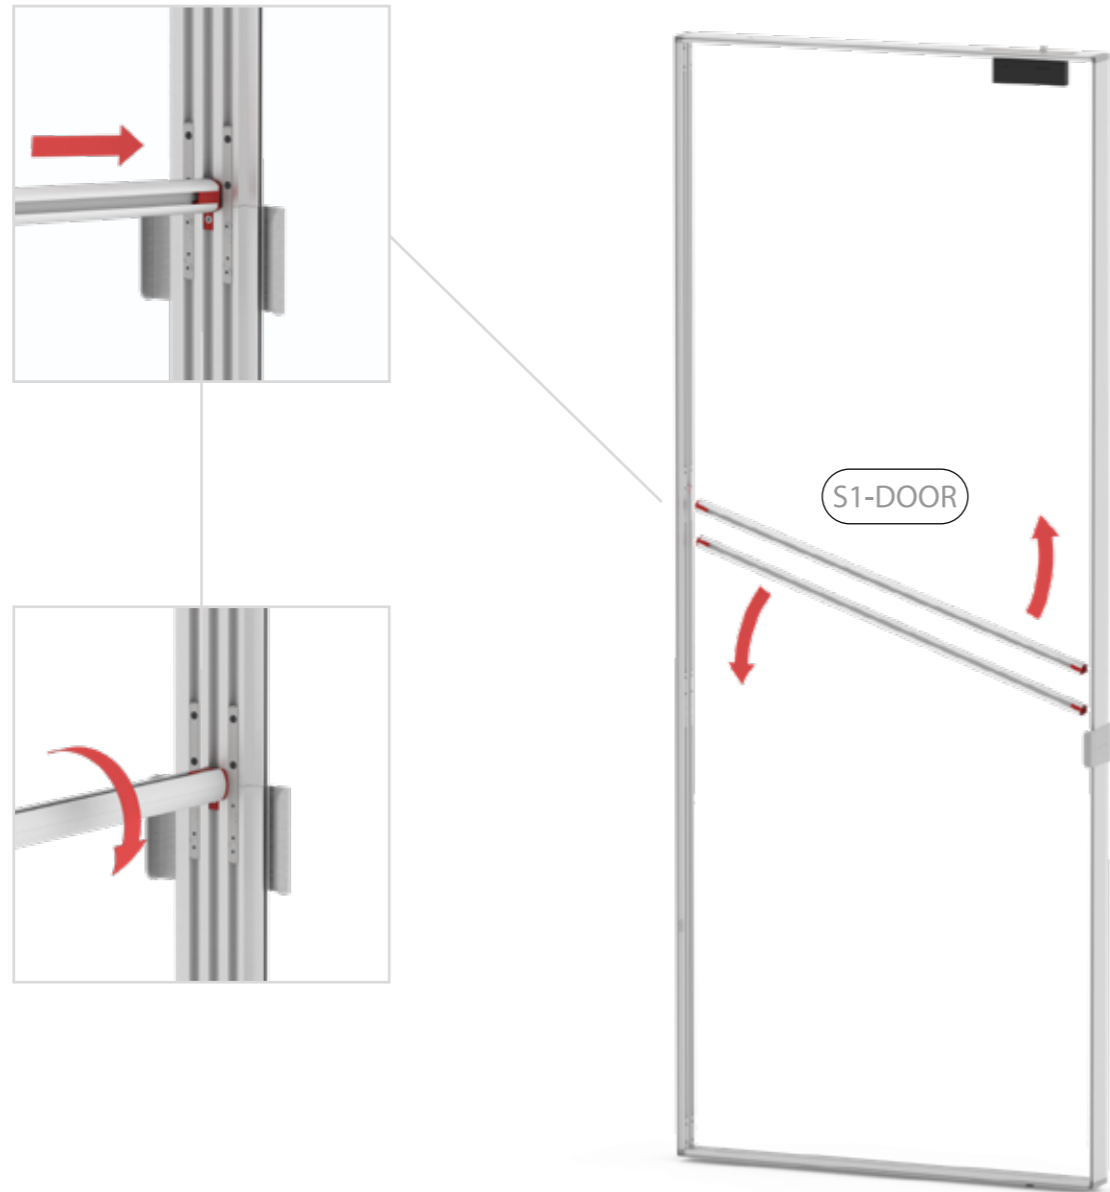

4.

5.

6.

7.

8.

SET UP INSTRUCTION
ACCESSORIES

**BIG LED UP
DOOR**

The text is presented in a bold, sans-serif font. The letters are filled with a vibrant, multi-colored gradient that transitions from light blue at the top to bright red at the bottom, with yellow and orange in the middle. The text is contained within a thick red rectangular border.

Gerade Version/straight version 4
Aufbauanleitung/set up instruction

Eck- & Kojenversion/corner & storage version.....30
Aufbauanleitung/set up instruction

BIG LED UP DOOR

AXIS

RAHMENGRÖSSE/FRAME
SIZE: 98 x 199,2 / 239,2 / 297,2cm

E1 S1-DOOR E

NUR FÜR DIE HÖHE
240/298 ERFORDERLICH
ONLY NEEDED FOR THE
HEIGHT 240/298

1.

TÜR/DOOR

TÜR/DOOR

TÜR/DOOR

6.

7.

GERADE VERSION/STRAIGHT VERSION

GERADE VERSION/STRAIGHT VERSION

GERADE VERSION/STRAIGHT VERSION

GERADE VERSION/STRAIGHT VERSION

2 SEK. DRÜCKEN
PRESS FOR 2 SEC.

ECK- & KOJENVERSION/CORNER & STORAGE VERSION

corner-L