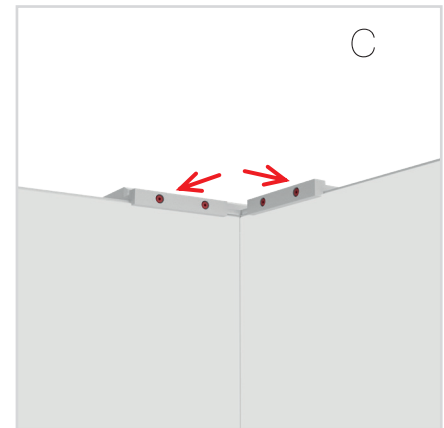

corner-R

storage room

ECK- & KOJENVERSION/CORNER & STORAGE VERSION

ZUBEHÖR
ACCESSORIES

BIG LED UP

BLUP-conn-90

1.

ECK KLEMME/ CORNER CLAMP