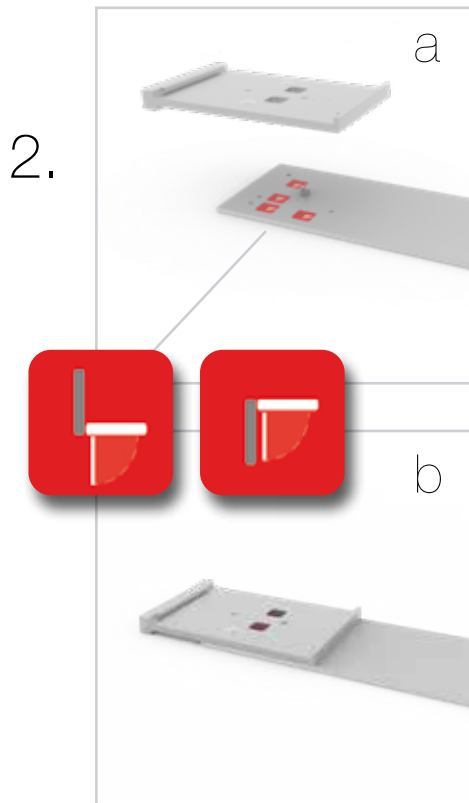

4.

5.

6.

7.

8.

SET UP INSTRUCTION
ACCESSORIES

**BIG LED UP
DOOR**

The text is presented in a bold, sans-serif font. The letters are filled with a vibrant, multi-colored gradient that transitions from light blue at the top to bright red at the bottom, with yellow and orange in the middle. The text is contained within a thick red rectangular border.

Gerade Version/straight version 4
Aufbauanleitung/set up instruction

Eck- & Kojenversion/corner & storage version.....30
Aufbauanleitung/set up instruction

BIG LED UP DOOR

AXIS

RAHMENGRÖSSE/FRAME
SIZE: 98 x 199,2 / 239,2 / 297,2cm

GERADE VERSION/STRAIGHT VERSION

GERADE VERSION/STRAIGHT VERSION

GERADE VERSION/STRAIGHT VERSION

GERADE VERSION/STRAIGHT VERSION

2 SEK. DRÜCKEN
PRESS FOR 2 SEC.

ECK- & KOJENVERSION/CORNER & STORAGE VERSION

corner-L

corner-R

storage room

ECK- & KOJENVERSION/CORNER & STORAGE VERSION

ZUBEHÖR
ACCESSORIES

BIG LED UP

BLUP-conn-90

1.

ECK KLEMME/ CORNER CLAMP