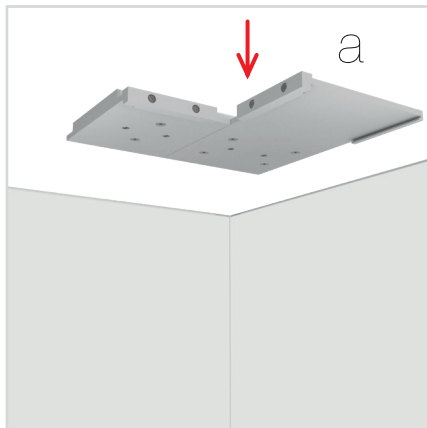

corner-R

storage room

ECK- & KOJENVERSION/CORNER & STORAGE VERSION

ZUBEHÖR
ACCESSORIES

BIG LED UP

BLUP-conn-90

1.

ECK KLEMME/ CORNER CLAMP