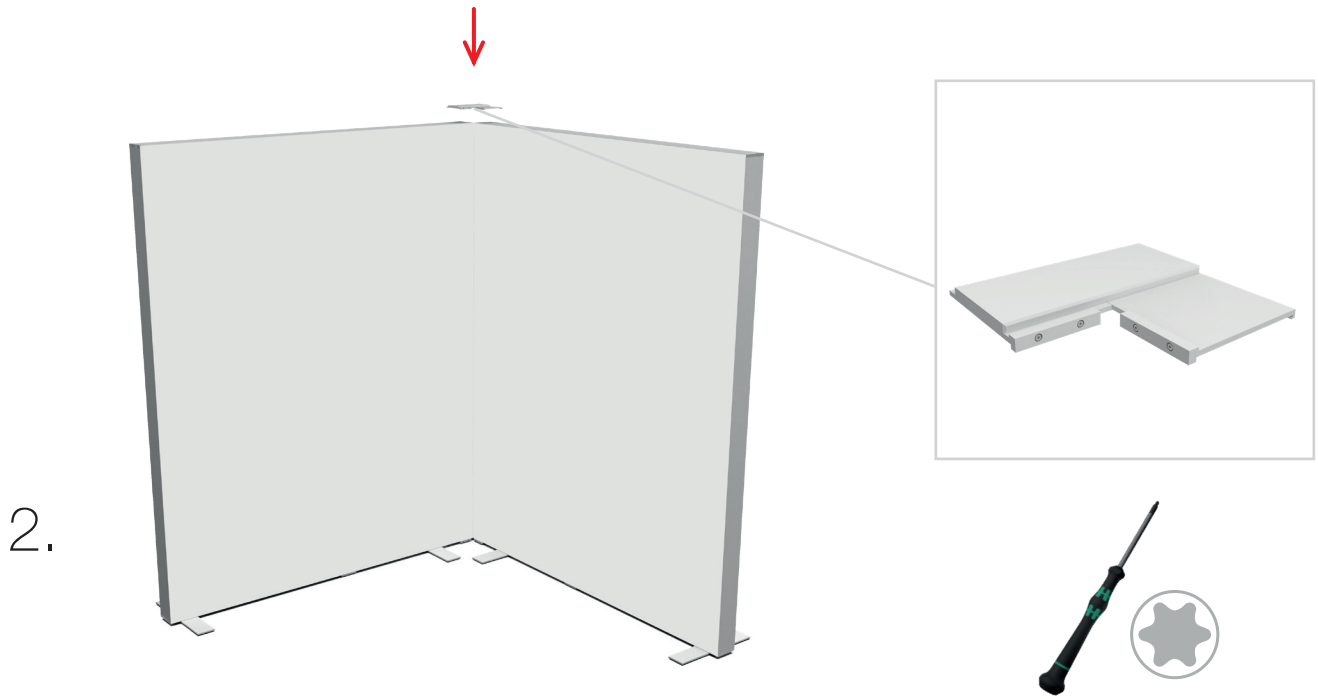

corner-R

storage room

ECK- & KOJENVERSION/CORNER & STORAGE VERSION

ZUBEHÖR
ACCESSORIES

BIG LED UP

BLUP-conn-90

1.

ECK KLEMME/ CORNER CLAMP