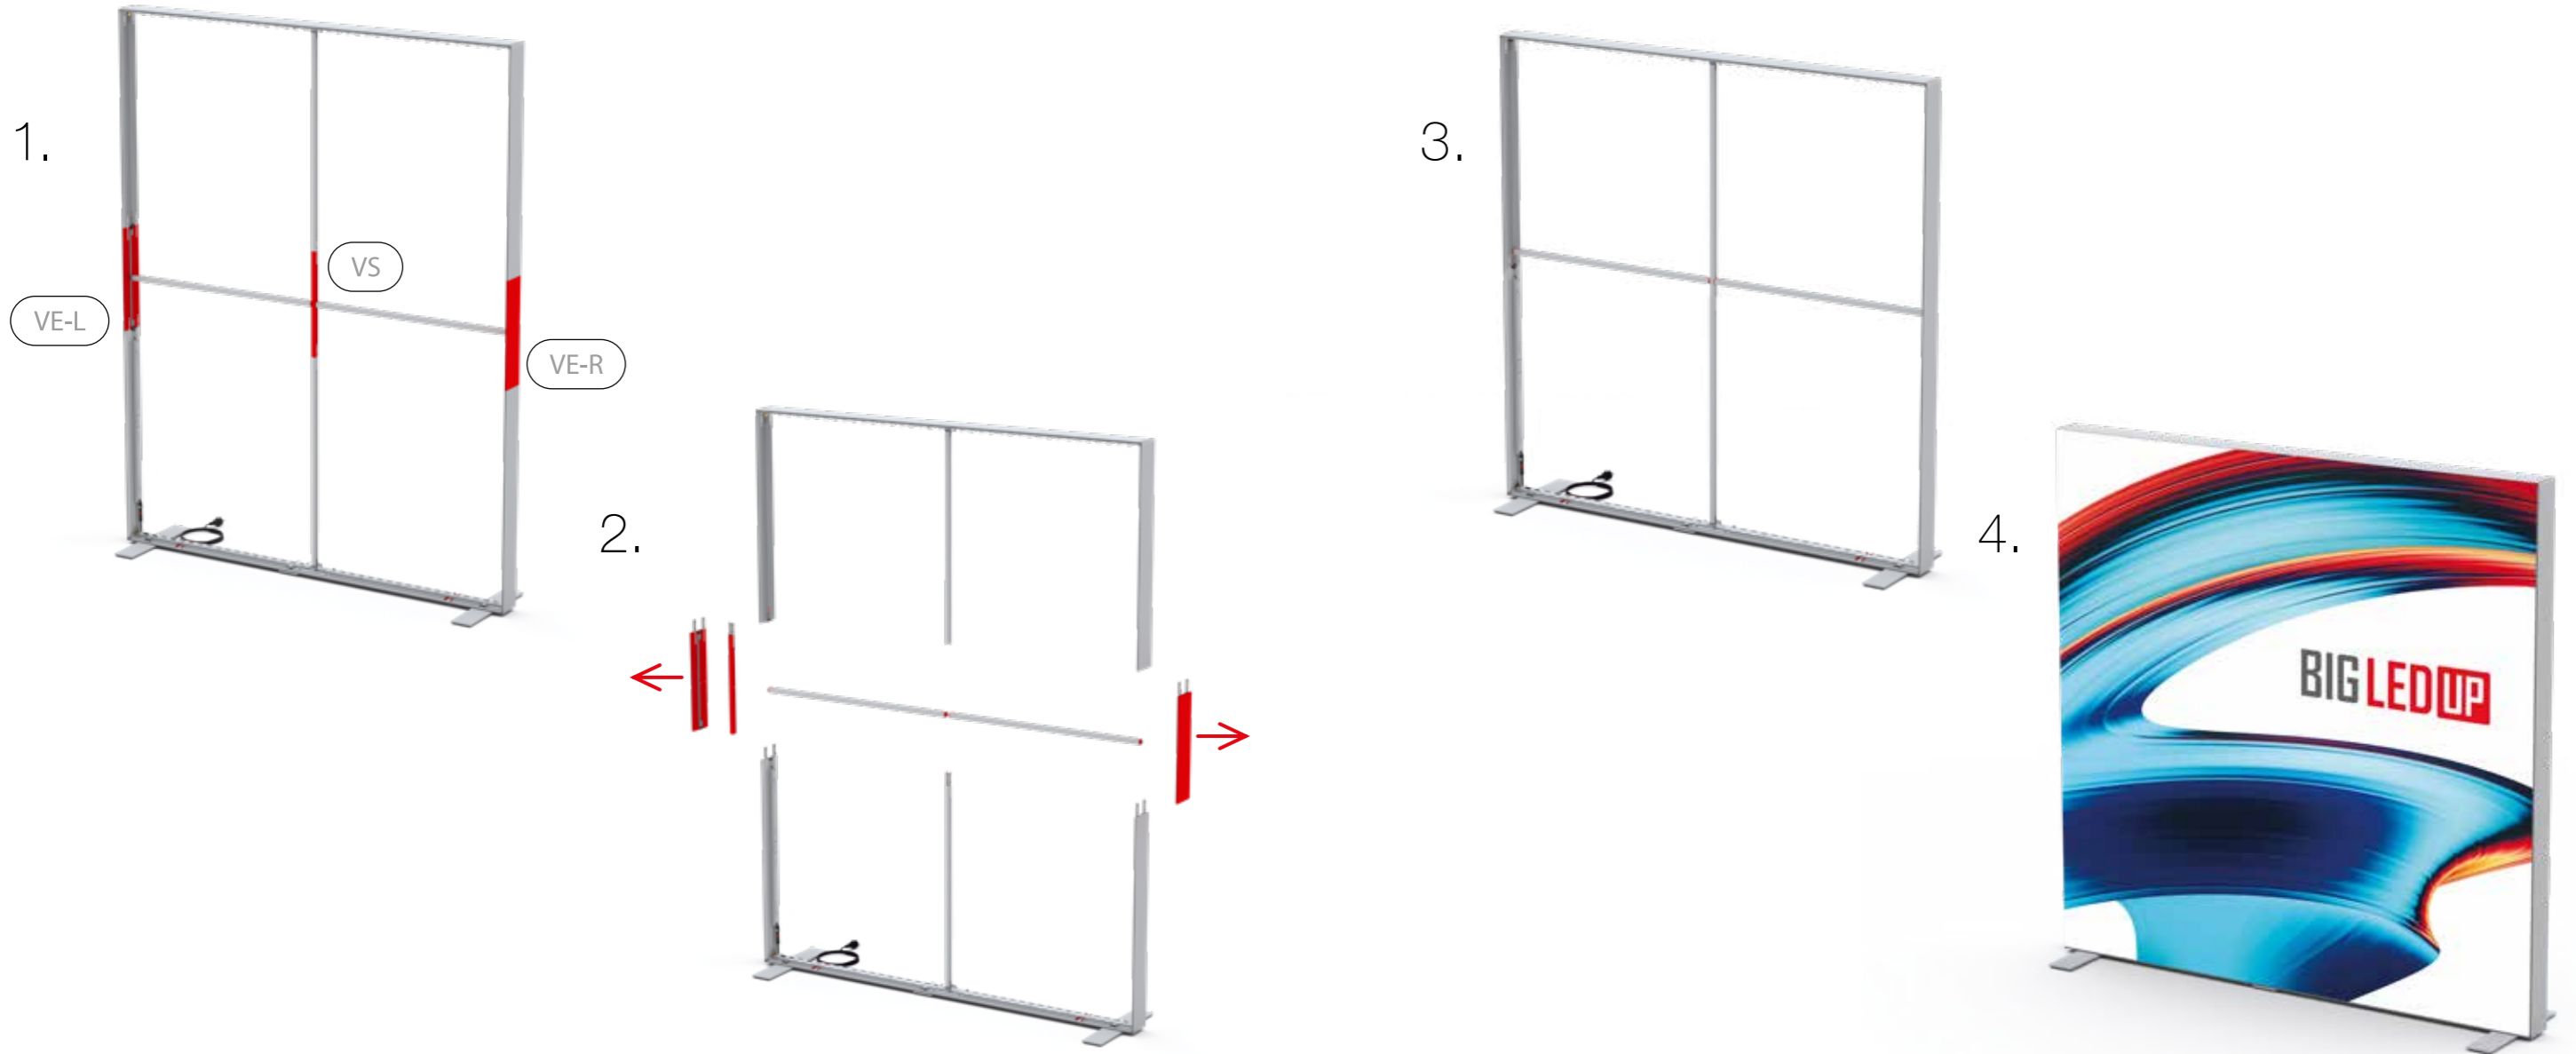

15.

16.

17.

18.

19.

AUFBAUANLEITUNG SET UP INSTRUCTION

BIG LED UP

3.

4.

5.

6.

7.

8.

SET UP INSTRUCTION
ACCESSORIES

**BIG LED UP
DOOR**

The text is presented in a bold, sans-serif font. The letters are filled with a vibrant, multi-colored gradient that transitions from light blue at the top to bright red at the bottom, with yellow and orange in the middle. The text is contained within a thick red rectangular border.

Gerade Version/straight version 4
Aufbauanleitung/set up instruction

Eck- & Kojenversion/corner & storage version.....30
Aufbauanleitung/set up instruction

BIG LED UP DOOR

AXIS

RAHMENGRÖSSE/FRAME
SIZE: 98 x 199,2 / 239,2 / 297,2cm