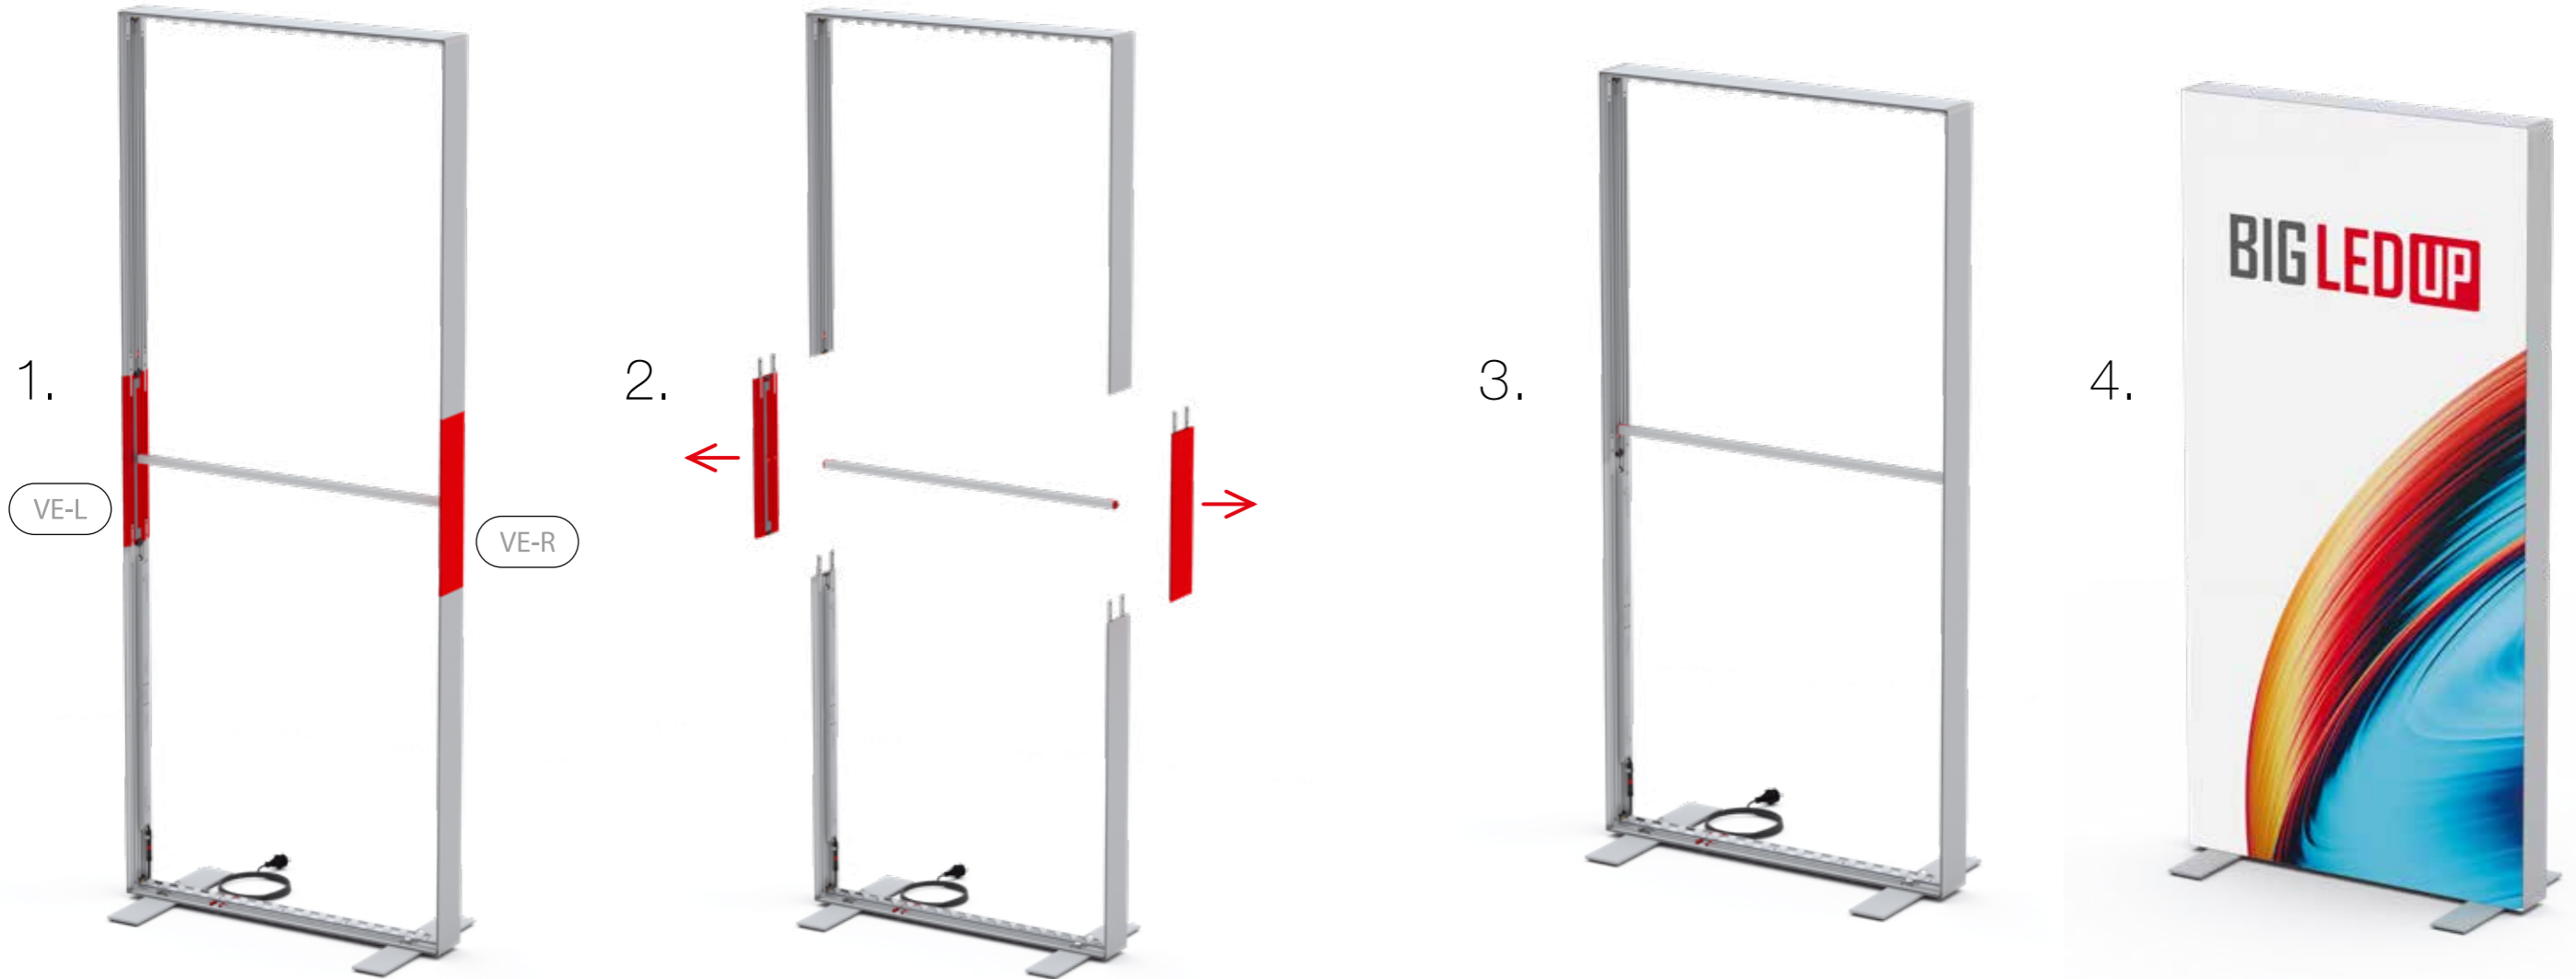

4.

5.

6.

7.

8.

SET UP INSTRUCTION
ACCESSORIES

**BIG LED UP
DOOR**

The text is presented in a bold, sans-serif font. The letters are filled with a vibrant, multi-colored gradient that transitions from light blue at the top to bright red at the bottom, with yellow and orange in the middle. The text is contained within a thick red rectangular border.

Gerade Version/straight version 4
Aufbauanleitung/set up instruction

Eck- & Kojenversion/corner & storage version.....30
Aufbauanleitung/set up instruction

BIG LED UP DOOR

AXIS

RAHMENGRÖSSE/FRAME
SIZE: 98 x 199,2 / 239,2 / 297,2cm