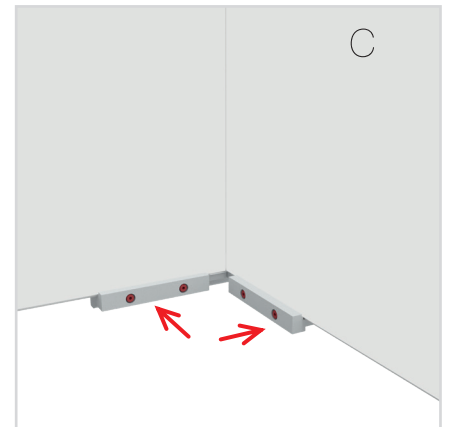

corner-R

storage room

ECK- & KOJENVERSION/CORNER & STORAGE VERSION

ZUBEHÖR
ACCESSORIES

BIG LED UP

BLUP-conn-90

1.

ECK KLEMME/ CORNER CLAMP