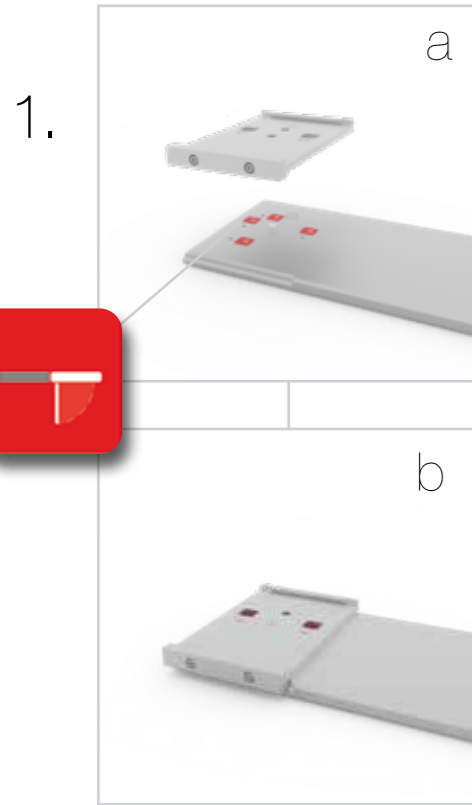

4.

5.

6.

7.

8.

SET UP INSTRUCTION
ACCESSORIES

**BIG LED UP
DOOR**

The text is presented in a bold, sans-serif font. The letters are filled with a vibrant, multi-colored gradient that transitions from light blue at the top to bright red at the bottom, with yellow and orange in the middle. The text is contained within a thick red rectangular border.

Gerade Version/straight version 4
Aufbauanleitung/set up instruction

Eck- & Kojenversion/corner & storage version.....30
Aufbauanleitung/set up instruction

BIG LED UP DOOR

AXIS

RAHMENGRÖSSE/FRAME
SIZE: 98 x 199,2 / 239,2 / 297,2cm

E1 S1-DOOR E

NUR FÜR DIE HÖHE
240/298 ERFORDERLICH
ONLY NEEDED FOR THE
HEIGHT 240/298

1.

TÜR/DOOR

TÜR/DOOR

TÜR/DOOR

6.

7.

GERADE VERSION/STRAIGHT VERSION

GERADE VERSION/STRAIGHT VERSION

GERADE VERSION/STRAIGHT VERSION

GERADE VERSION/STRAIGHT VERSION

8.

9.

GERADE VERSION/STRAIGHT VERSION

GERADE VERSION/STRAIGHT VERSION