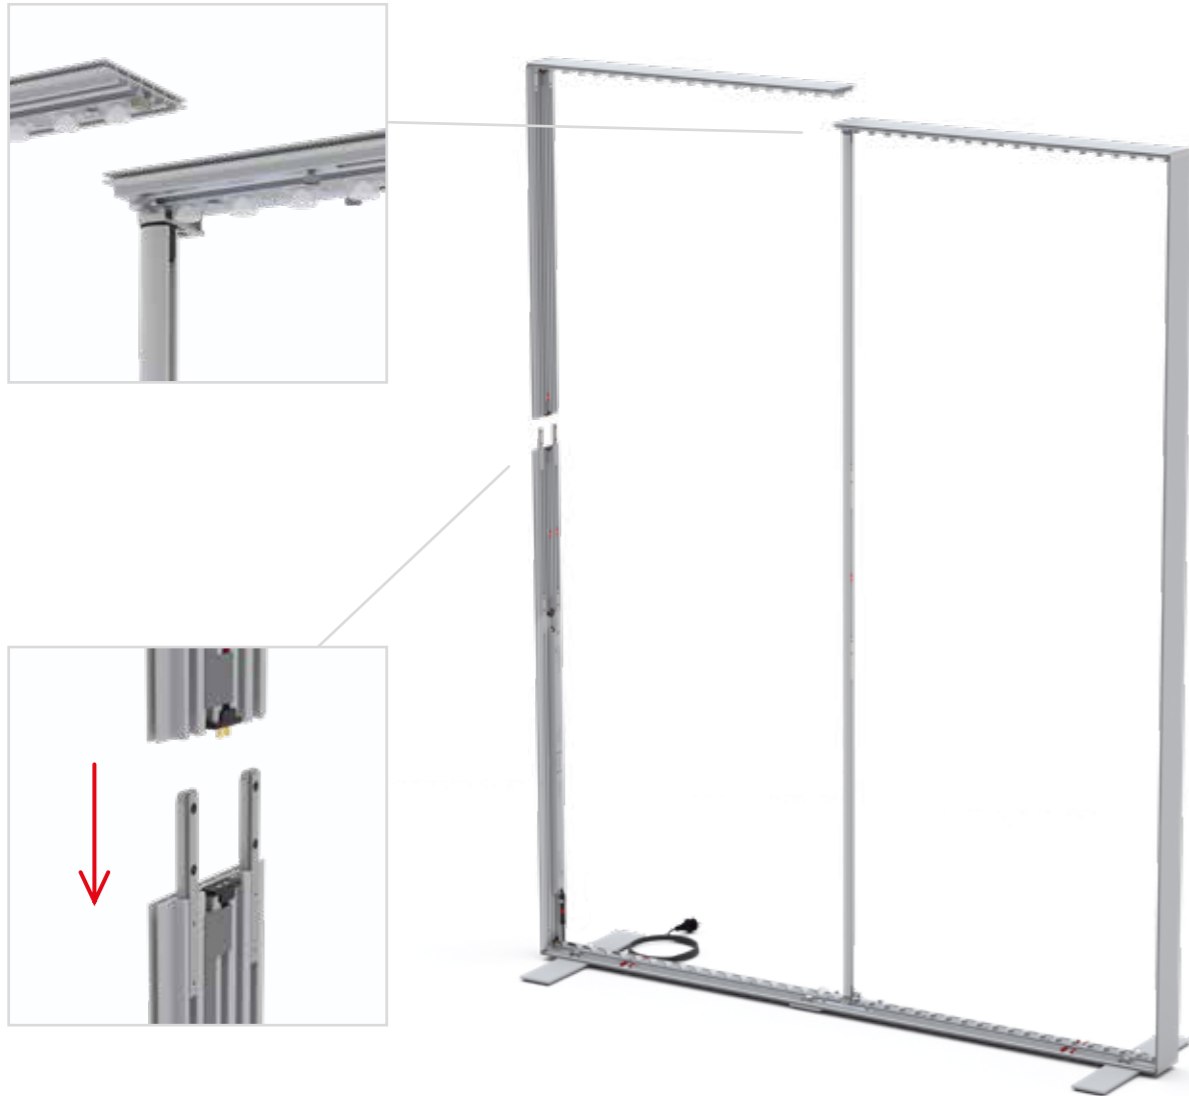

AUFBAUANLEITUNG SET UP INSTRUCTION

BIG LED UP

BASEPLATE PLACEMENT

1.

2.

3.

5.

4.

15.

16.

17.

18.

19.

AUFBAUANLEITUNG SET UP INSTRUCTION

BIG LED UP

3.

4.

5.

6.

7.

8.

SET UP INSTRUCTION
ACCESSORIES

**BIG LED UP
DOOR**

The text is presented in a bold, sans-serif font. The letters are filled with a vibrant, multi-colored gradient that transitions from light blue at the top to bright red at the bottom, with yellow and orange in the middle. The text is contained within a thick red rectangular border.

Gerade Version/straight version 4
Aufbauanleitung/set up instruction

Eck- & Kojenversion/corner & storage version.....30
Aufbauanleitung/set up instruction

BIG LED UP DOOR

AXIS

RAHMENGRÖSSE/FRAME
SIZE: 98 x 199,2 / 239,2 / 297,2cm