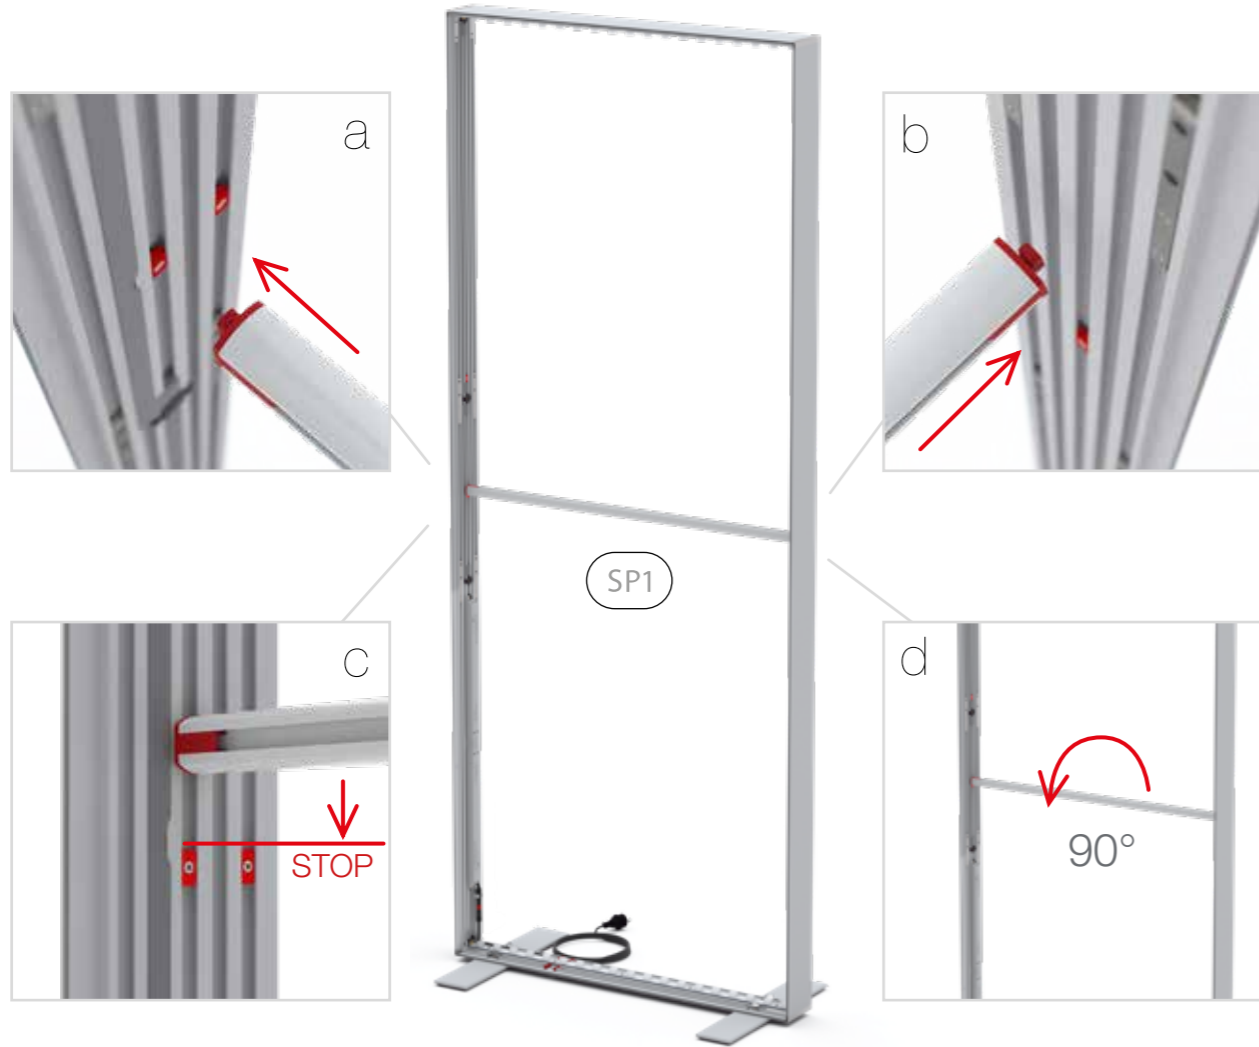

4.

5.

6.

7.

8.

SET UP INSTRUCTION
ACCESSORIES

**BIG LED UP
DOOR**

The text is presented in a bold, sans-serif font. The letters are filled with a vibrant, multi-colored gradient that transitions from light blue at the top to bright red at the bottom, with yellow and orange in the middle. The text is contained within a thick red rectangular border.

Gerade Version/straight version 4
Aufbauanleitung/set up instruction

Eck- & Kojenversion/corner & storage version.....30
Aufbauanleitung/set up instruction

BIG LED UP DOOR

AXIS

RAHMENGRÖSSE/FRAME
SIZE: 98 x 199,2 / 239,2 / 297,2cm