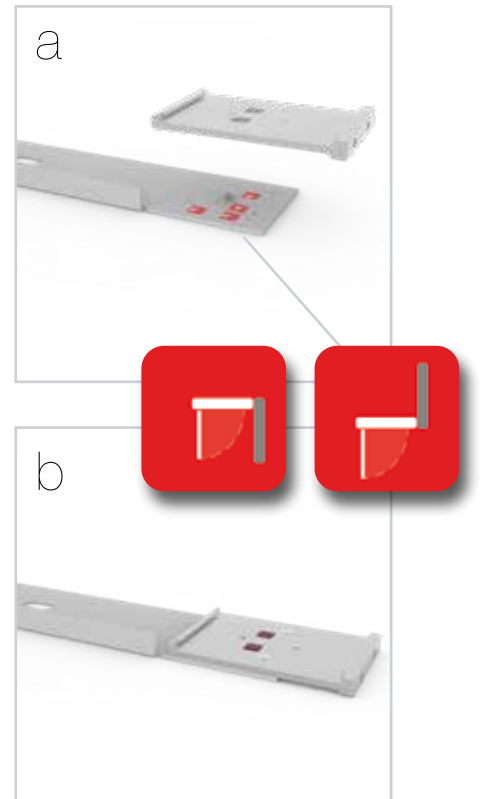

4.

5.

6.

7.

8.

SET UP INSTRUCTION
ACCESSORIES

**BIG LED UP
DOOR**

The text is presented in a bold, sans-serif font. The letters are filled with a vibrant, multi-colored gradient that transitions from light blue at the top to bright red at the bottom, with yellow and orange in the middle. The text is contained within a thick red rectangular border.

Gerade Version/straight version 4
Aufbauanleitung/set up instruction

Eck- & Kojenversion/corner & storage version.....30
Aufbauanleitung/set up instruction

BIG LED UP DOOR

AXIS

RAHMENGRÖSSE/FRAME
SIZE: 98 x 199,2 / 239,2 / 297,2cm

GERADE VERSION/STRAIGHT VERSION

GERADE VERSION/STRAIGHT VERSION

GERADE VERSION/STRAIGHT VERSION

GERADE VERSION/STRAIGHT VERSION

2 SEK. DRÜCKEN
PRESS FOR 2 SEC.

ECK- & KOJENVERSION/CORNER & STORAGE VERSION

corner-L

corner-R

storage room

ECK- & KOJENVERSION/CORNER & STORAGE VERSION

ZUBEHÖR
ACCESSORIES

BIG LED UP

BLUP-conn-90

1.

ECK KLEMME/ CORNER CLAMP