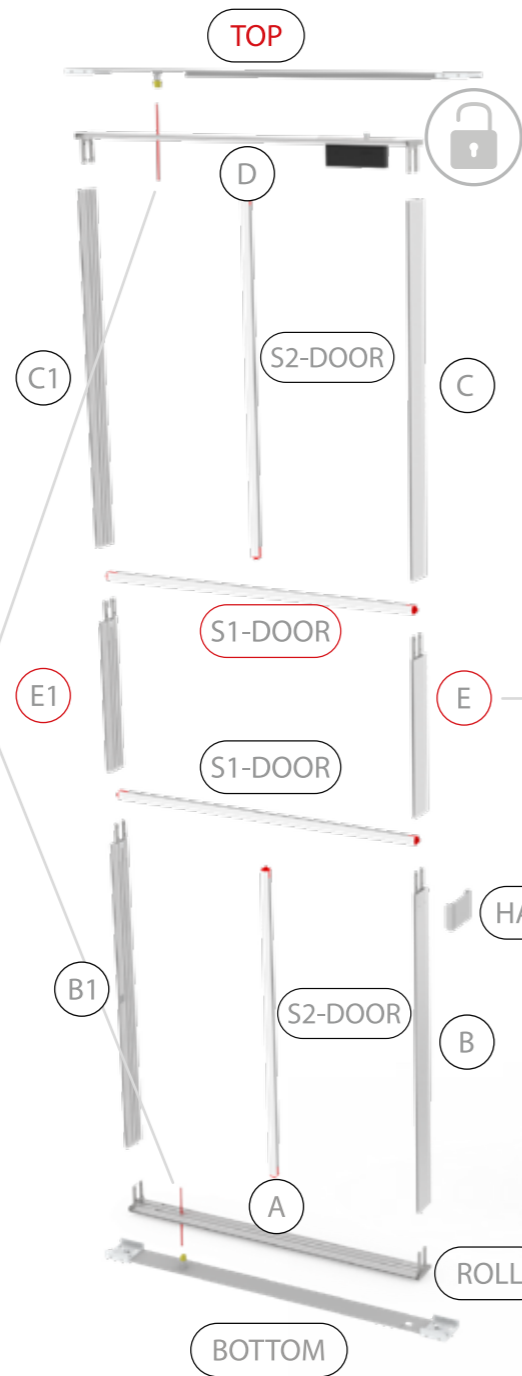

4.

5.

6.

7.

8.

SET UP INSTRUCTION
ACCESSORIES

**BIG LED UP
DOOR**

The text is presented in a bold, sans-serif font. The letters are filled with a vibrant, multi-colored gradient that transitions from light blue at the top to bright red at the bottom, with yellow and orange in the middle. The text is contained within a thick red rectangular border.

Gerade Version/straight version 4
Aufbauanleitung/set up instruction

Eck- & Kojenversion/corner & storage version.....30
Aufbauanleitung/set up instruction

BIG LED UP DOOR

AXIS

RAHMENGRÖSSE/FRAME
SIZE: 98 x 199,2 / 239,2 / 297,2cm

E1 S1-DOOR E

NUR FÜR DIE HÖHE
240/298 ERFORDERLICH
ONLY NEEDED FOR THE
HEIGHT 240/298

1.

TÜR/DOOR

TÜR/DOOR

TÜR/DOOR

6.

7.