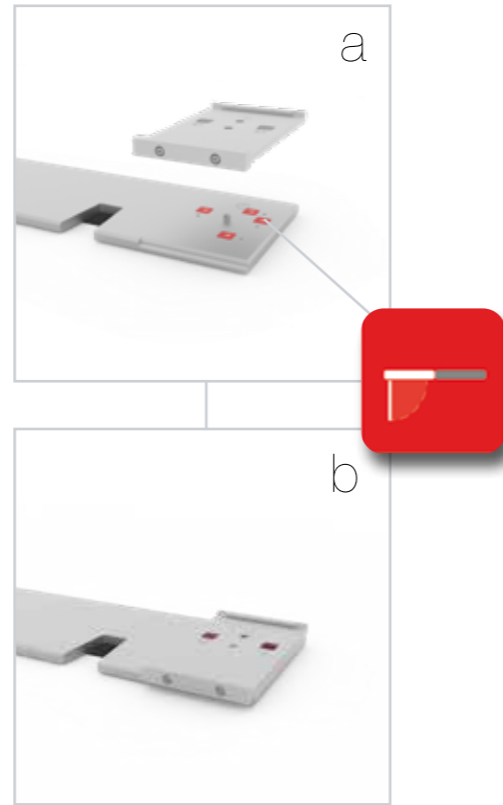

4.

5.

6.

7.

8.

SET UP INSTRUCTION
ACCESSORIES

**BIG LED UP
DOOR**

The text is presented in a bold, sans-serif font. The letters are filled with a vibrant, multi-colored gradient that transitions from light blue at the top to bright red at the bottom, with yellow and orange in the middle. The text is contained within a thick red rectangular border.

Gerade Version/straight version 4
Aufbauanleitung/set up instruction

Eck- & Kojenversion/corner & storage version.....30
Aufbauanleitung/set up instruction

BIG LED UP DOOR

AXIS

RAHMENGRÖSSE/FRAME
SIZE: 98 x 199,2 / 239,2 / 297,2cm

E1 S1-DOOR E

NUR FÜR DIE HÖHE
240/298 ERFORDERLICH
ONLY NEEDED FOR THE
HEIGHT 240/298

1.

TÜR/DOOR

TÜR/DOOR

TÜR/DOOR

6.

7.

GERADE VERSION/STRAIGHT VERSION

GERADE VERSION/STRAIGHT VERSION

GERADE VERSION/STRAIGHT VERSION

GERADE VERSION/STRAIGHT VERSION

8.

9.

GERADE VERSION/STRAIGHT VERSION

GERADE VERSION/STRAIGHT VERSION