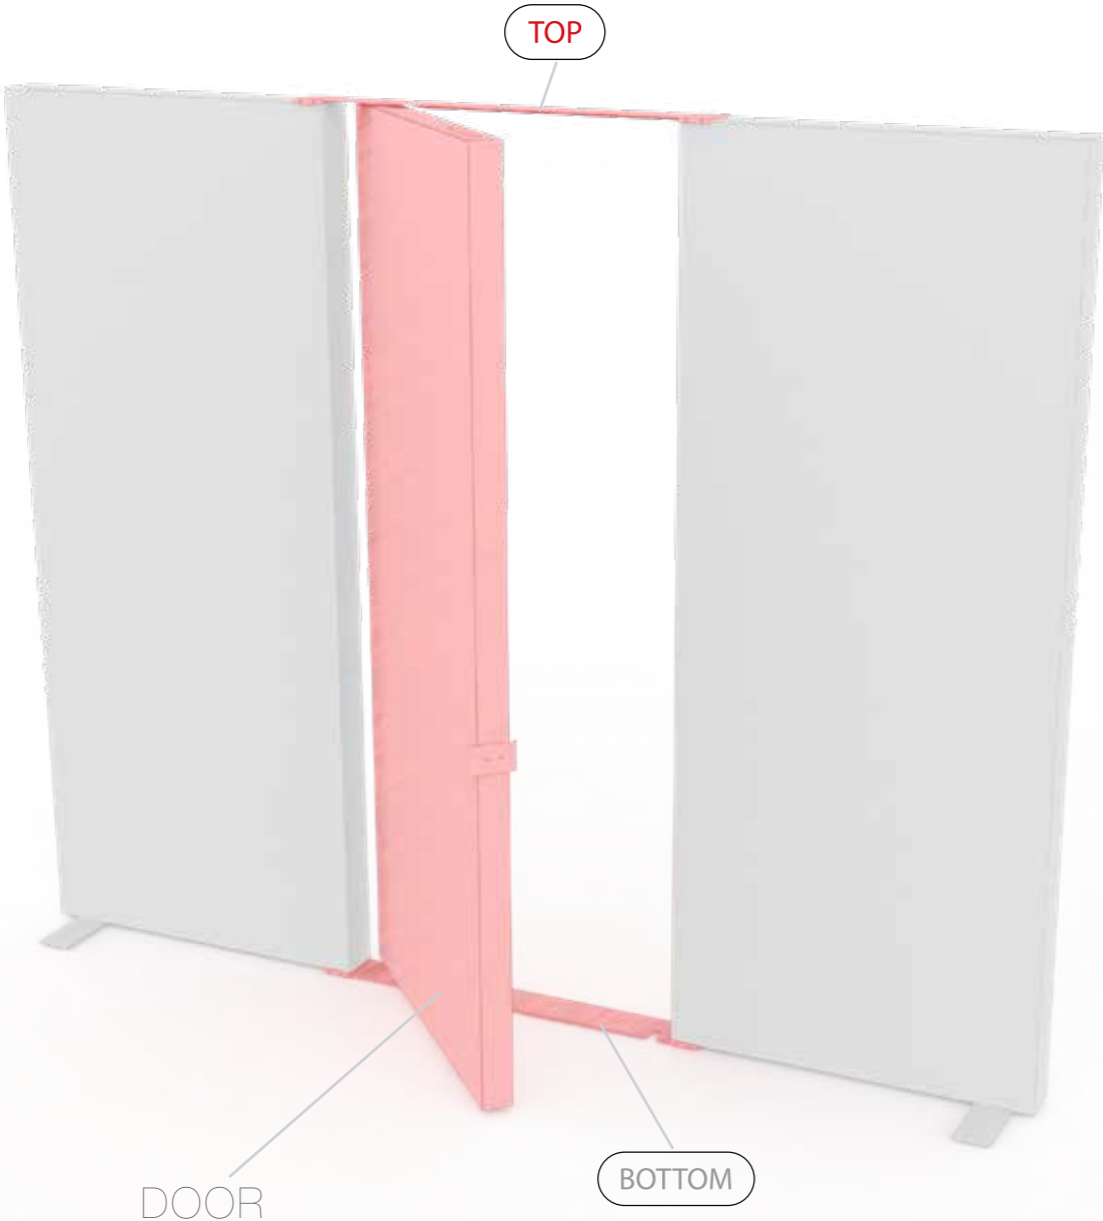

4.

5.

6.

7.

8.

SET UP INSTRUCTION
ACCESSORIES

**BIG LED UP
DOOR**

The text is presented in a bold, sans-serif font. The letters are filled with a vibrant, multi-colored gradient that transitions from light blue at the top to bright red at the bottom, with yellow and orange in the middle. The text is contained within a thick red rectangular border.

Gerade Version/straight version 4
Aufbauanleitung/set up instruction

Eck- & Kojenversion/corner & storage version.....30
Aufbauanleitung/set up instruction

BIG LED UP DOOR

AXIS

RAHMENGRÖSSE/FRAME
SIZE: 98 x 199,2 / 239,2 / 297,2cm