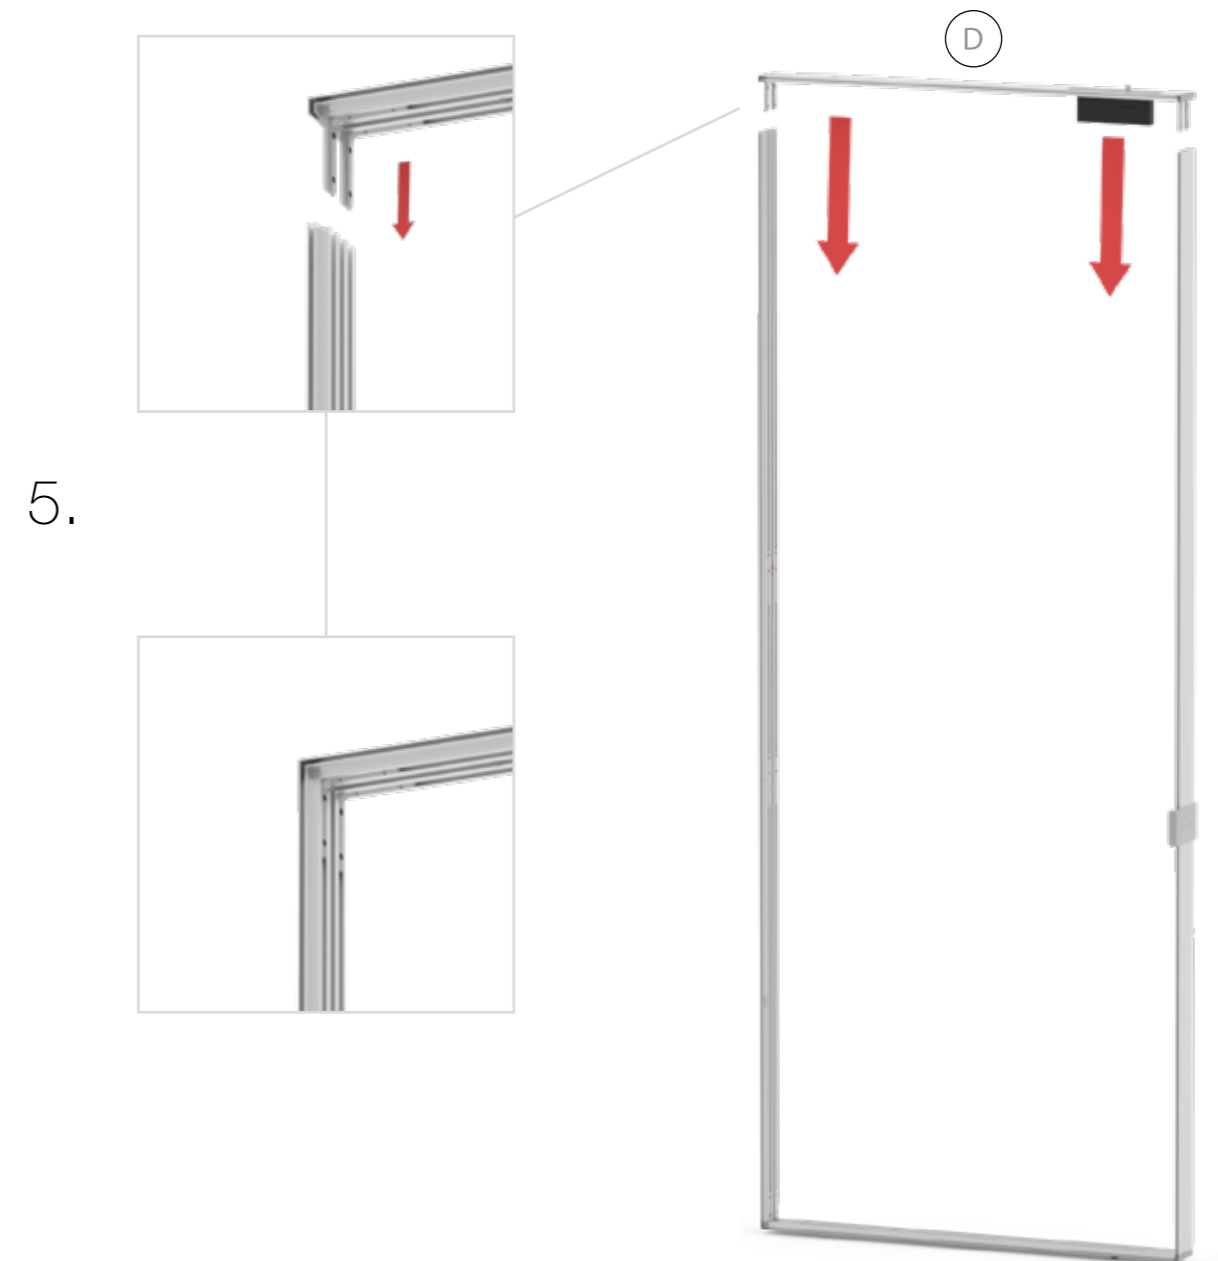

4.

5.

6.

7.

8.

SET UP INSTRUCTION
ACCESSORIES

**BIG LED UP
DOOR**

The text is presented in a bold, sans-serif font. The letters are filled with a vibrant, multi-colored gradient that transitions from light blue at the top to bright red at the bottom, with yellow and orange in the middle. The text is contained within a thick red rectangular border.

Gerade Version/straight version 4
Aufbauanleitung/set up instruction

Eck- & Kojenversion/corner & storage version.....30
Aufbauanleitung/set up instruction

BIG LED UP DOOR

AXIS

RAHMENGRÖSSE/FRAME
SIZE: 98 x 199,2 / 239,2 / 297,2cm

E1 S1-DOOR E

NUR FÜR DIE HÖHE
240/298 ERFORDERLICH
ONLY NEEDED FOR THE
HEIGHT 240/298

1.

TÜR/DOOR

TÜR/DOOR

TÜR/DOOR

6.

7.