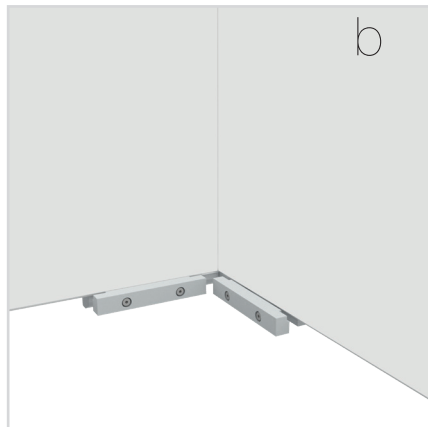

corner-R

storage room

ECK- & KOJENVERSION/CORNER & STORAGE VERSION

ZUBEHÖR
ACCESSORIES

BIG LED UP

BLUP-conn-90

1.

ECK KLEMME/ CORNER CLAMP