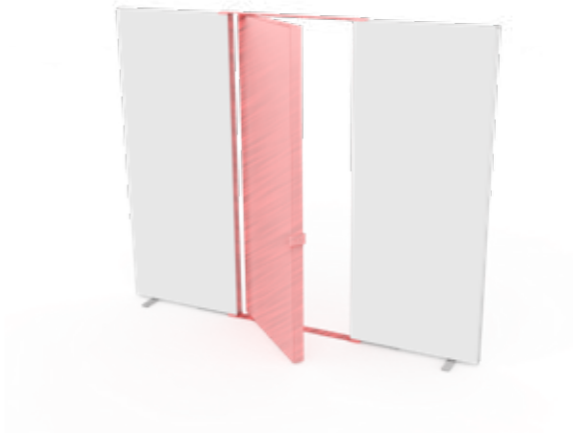

4.

5.

6.

7.

8.

SET UP INSTRUCTION
ACCESSORIES

**BIG LED UP
DOOR**

The text is presented in a bold, sans-serif font. The letters are filled with a vibrant, multi-colored gradient that transitions from light blue at the top to bright red at the bottom, with yellow and orange in the middle. The text is contained within a thick red rectangular border.

Gerade Version/straight version 4
Aufbauanleitung/set up instruction

Eck- & Kojenversion/corner & storage version.....30
Aufbauanleitung/set up instruction

BIG LED UP DOOR

AXIS

RAHMENGRÖSSE/FRAME
SIZE: 98 x 199,2 / 239,2 / 297,2cm