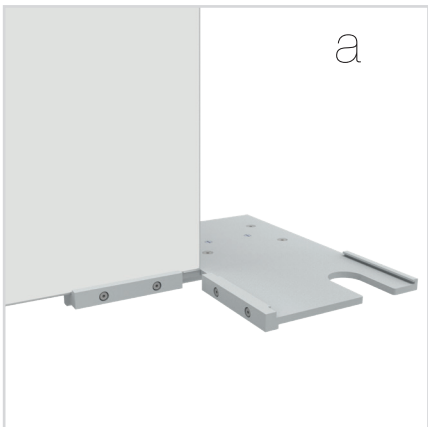

corner-R

storage room

ECK- & KOJENVERSION/CORNER & STORAGE VERSION

ZUBEHÖR
ACCESSORIES

BIG LED UP

BLUP-conn-90

1.

ECK KLEMME/ CORNER CLAMP