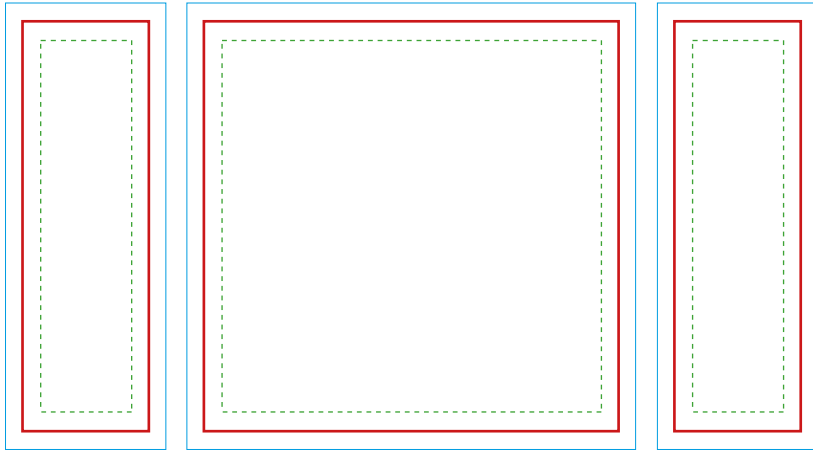

8 ft tall

39.37 x 94.49 inch

40.57 x 95.69 inch

10 ft tall

39.37 x 117.32 inch

40.57 x 118.52 inch

BIG LEDUP DOOR

TEMPLATE

System height	Final format/Frame format	Data format incl. 1.2" bleed
BIG LEDUP	BIG LEDUP DOOR	BIG LEDUP DOOR
6.6 ft tall		
78.74 inch	38.58 x 78.43 inch	39.78 x 79.63 inch
8 ft tall		
94.49 inch	38.58 x 97.32 inch	39.78 x 98.52 inch
10 ft tall		
117.32 inch	38.58 x 117.00 inch	39.78 x 118.20 inch