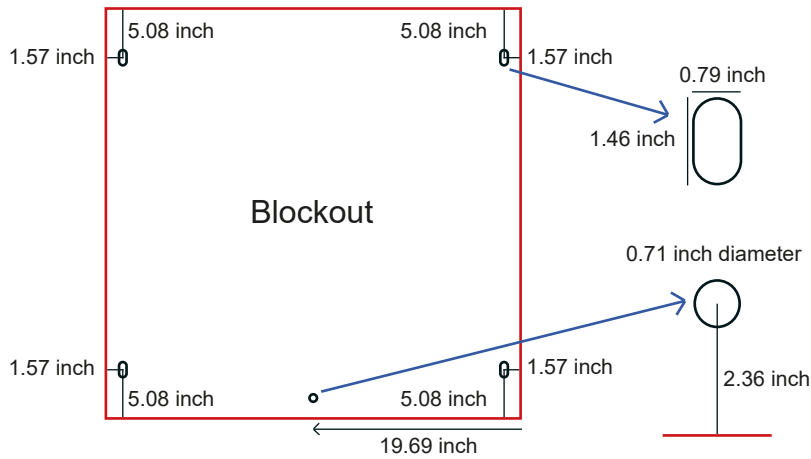

- Data format
  1.2" bleed
- Final format/
  Frame format
- Safety distance
  1" safety distance
  from the final format