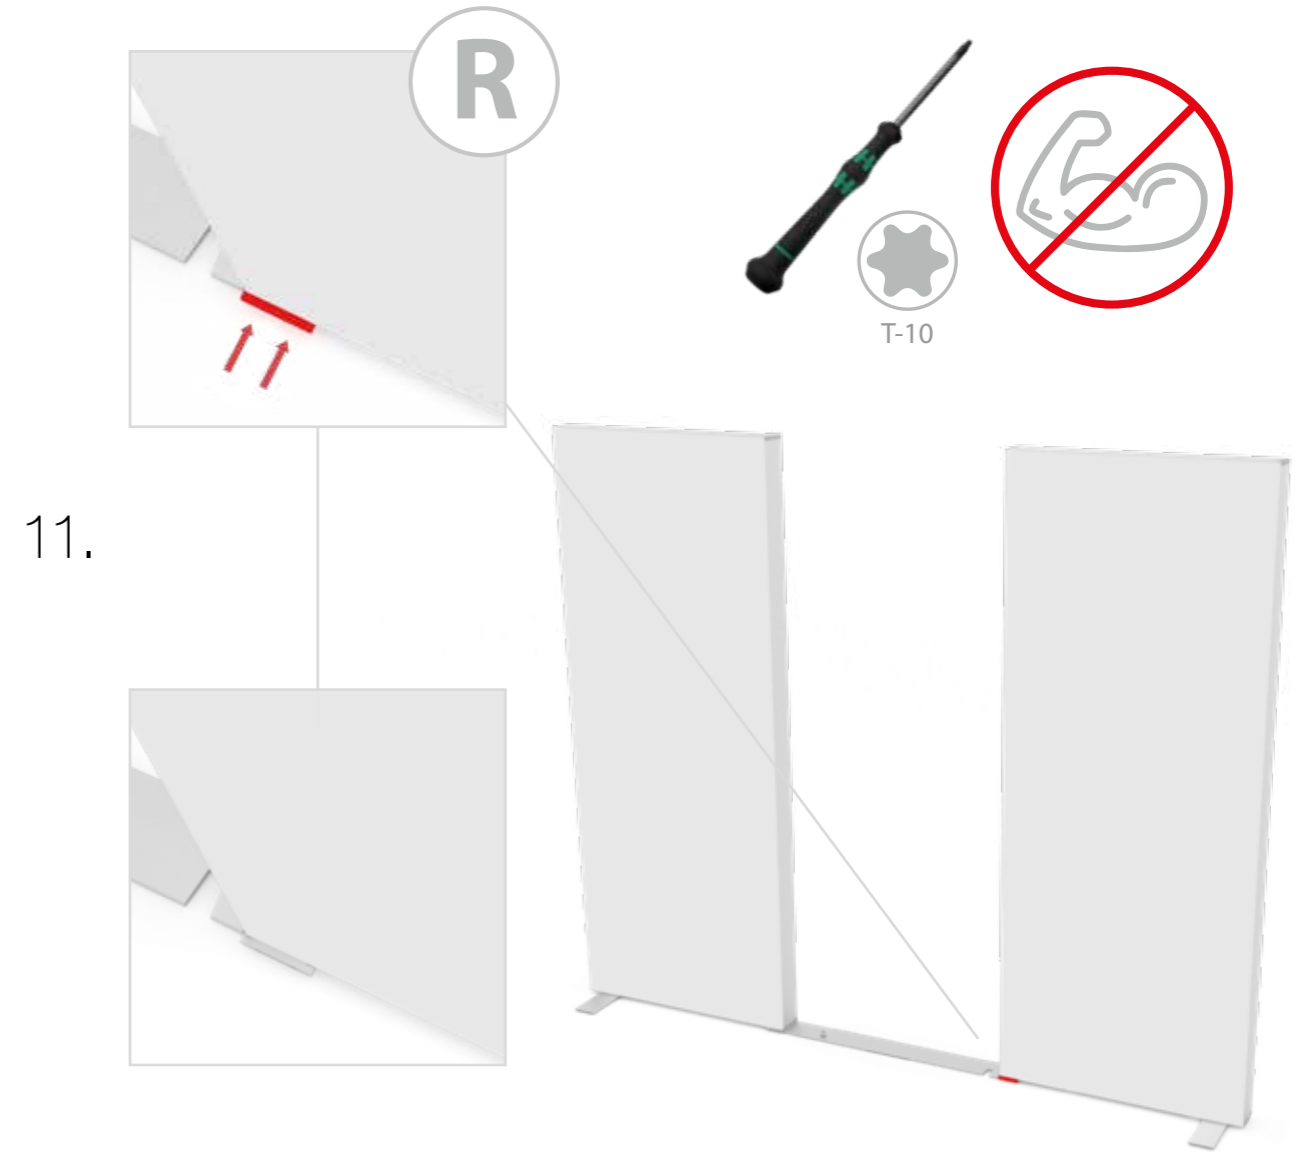

**BIG LED UP
DOOR**

Gerade Version/straight version 4
Aufbauanleitung/set up instruction

Eck- & Kojenversion/corner & storage version.....30
Aufbauanleitung/set up instruction

BIG LED UP DOOR

AXIS

RAHMENGRÖSSE/FRAME
SIZE: 98 x 199,2 / 239,2 / 297,2cm

GERADE VERSION/STRAIGHT VERSION

GERADE VERSION/STRAIGHT VERSION

GERADE VERSION/STRAIGHT VERSION

8.

9.

GERADE VERSION/STRAIGHT VERSION

GERADE VERSION/STRAIGHT VERSION

GERADE VERSION/STRAIGHT VERSION

GERADE VERSION/STRAIGHT VERSION

GERADE VERSION/STRAIGHT VERSION

GERADE VERSION/STRAIGHT VERSION

2 SEK. DRÜCKEN
PRESS FOR 2 SEC.

ECK- & KOJENVERSION/CORNER & STORAGE VERSION

corner-L

corner-R

storage room