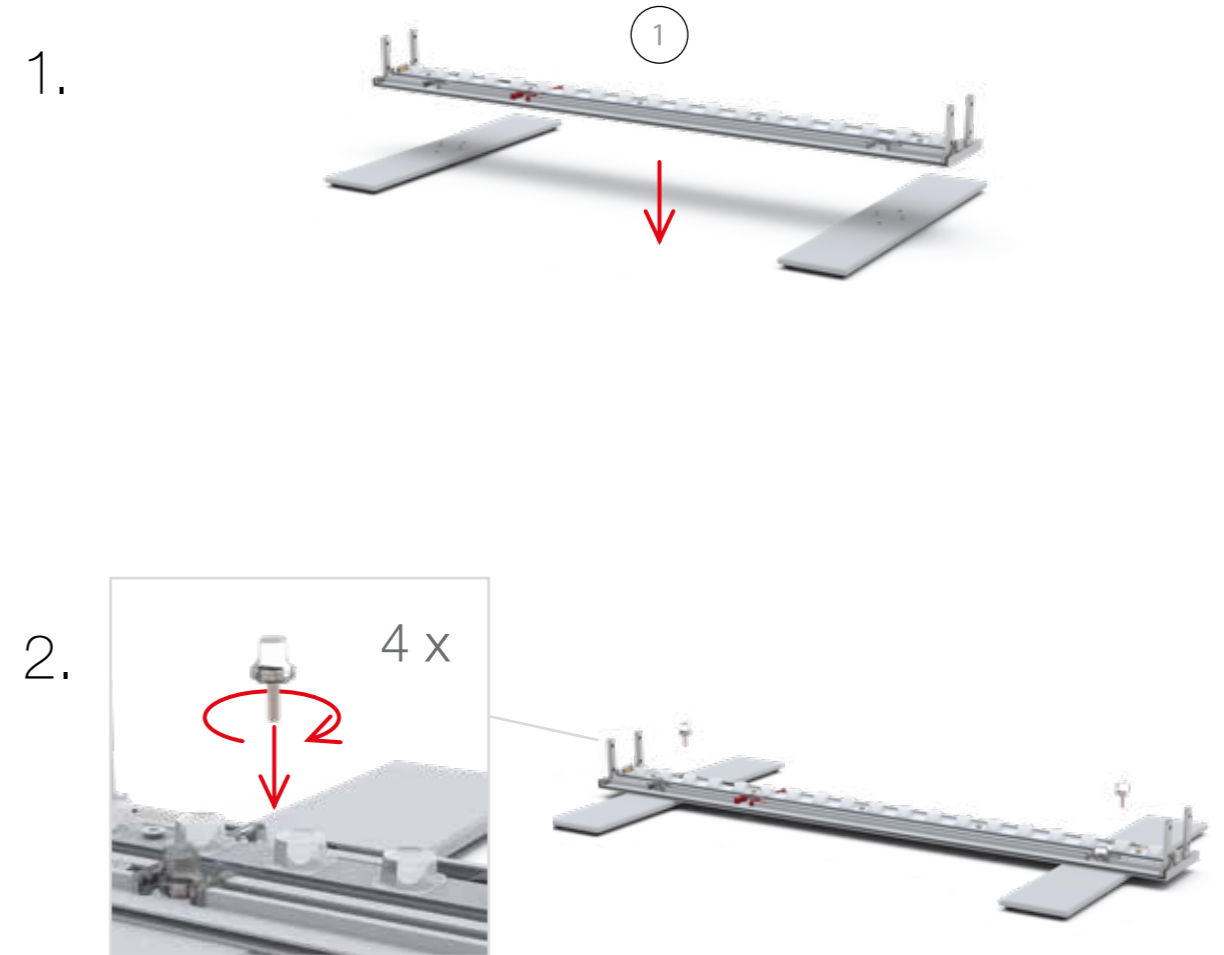

23.

AUFBAUANLEITUNG SET UP INSTRUCTION

BIG LED UP

3.

4.

5.

6.

7.

8.

ZUBEHÖR
ACCESSORIES

BIG LED UP

BLUP-conn-90

1.

ECK KLEMME/ CORNER CLAMP

SET UP INSTRUCTION
ACCESSORIES

The text 'BIG LED UP DOOR' is presented in a bold, stylized font. The letters are filled with a vibrant, multi-colored gradient of blue, red, and yellow, creating a sense of motion and energy. The text is set against a solid black background and is enclosed within a thin red rectangular border.

**BIG LED UP
DOOR**

Gerade Version/straight version 4
Aufbauanleitung/set up instruction

Eck- & Kojenversion/corner & storage version.....30
Aufbauanleitung/set up instruction

BIG LED UP DOOR

AXIS

RAHMENGRÖSSE/FRAME
SIZE: 98 x 199,2 / 239,2 / 297,2cm