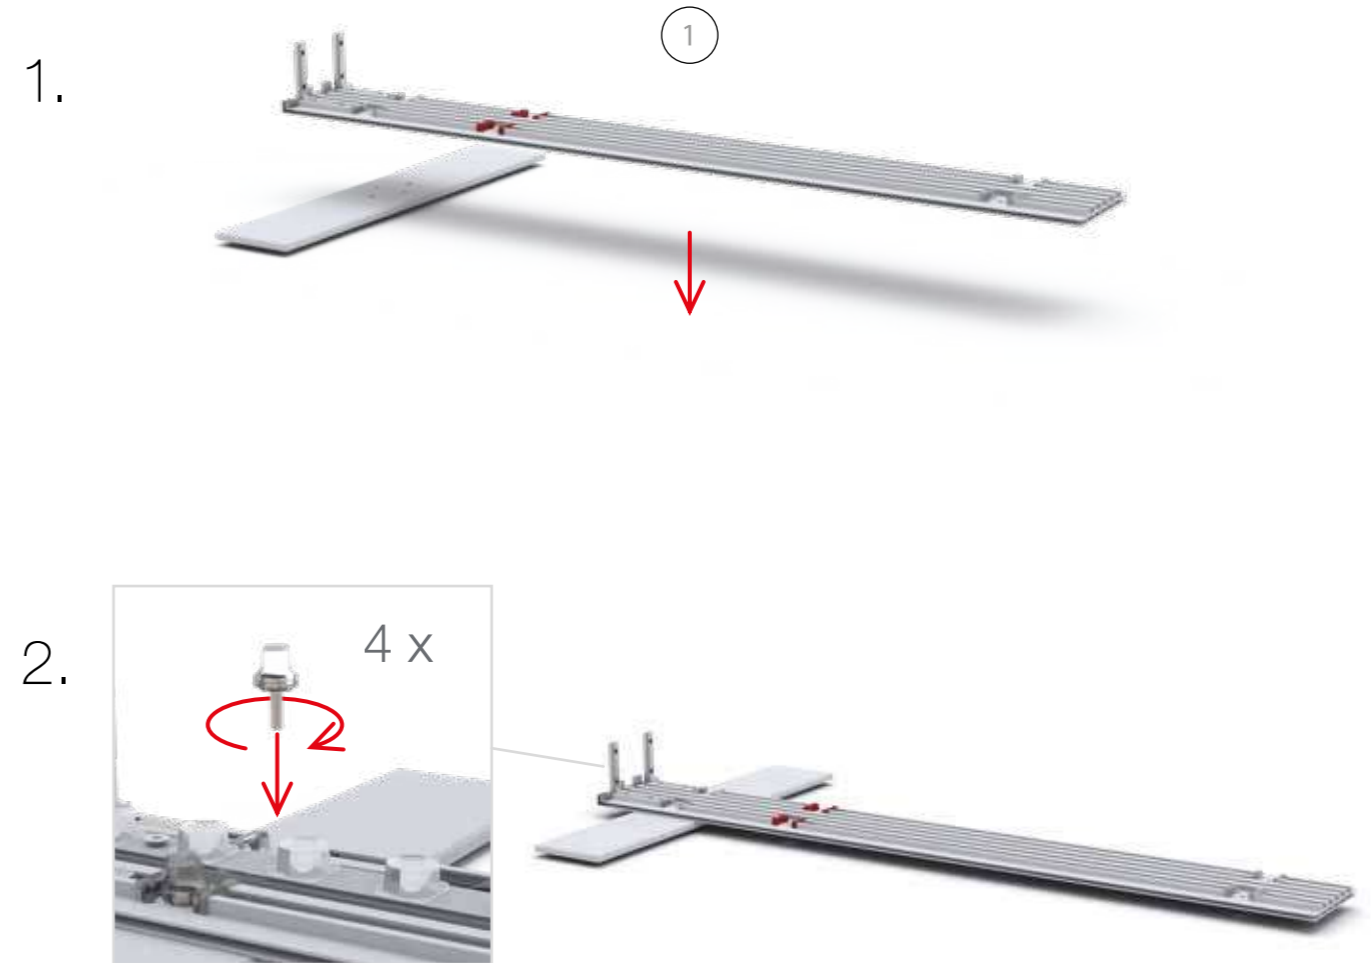

AUFBAUANLEITUNG SET UP INSTRUCTION

BIG LED UP

3.

5.

4.

6.

7.

9.

8.

ZUBEHÖR
ACCESSORIES

BIG LED UP

BLUP-conn-90

1.

ECK KLEMME/ CORNER CLAMP

SET UP INSTRUCTION
ACCESSORIES

The text 'BIG LED UP DOOR' is presented in a bold, stylized font. The letters are filled with a vibrant, multi-colored gradient of blue, red, and yellow, creating a sense of motion and energy. The text is set against a solid black background and is enclosed within a thin red rectangular border.

**BIG LED UP
DOOR**

Gerade Version/straight version 4
Aufbauanleitung/set up instruction

Eck- & Kojenversion/corner & storage version.....30
Aufbauanleitung/set up instruction

BIG LED UP DOOR

AXIS

RAHMENGRÖSSE/FRAME
SIZE: 98 x 199,2 / 239,2 / 297,2cm