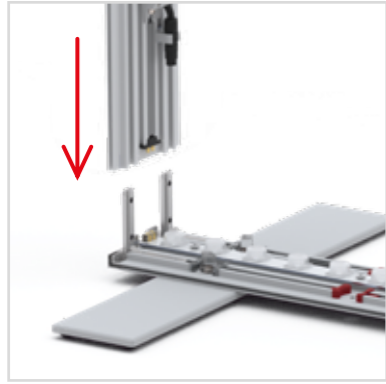

23.

AUFBAUANLEITUNG SET UP INSTRUCTION

BIG LED UP

3.

4.

5.

6.

7.

8.

ZUBEHÖR
ACCESSORIES

BIG LED UP

BLUP-conn-90

1.

ECK KLEMME/ CORNER CLAMP

SET UP INSTRUCTION
ACCESSORIES

The text 'BIG LED UP DOOR' is presented in a bold, stylized font. The letters are filled with a vibrant, multi-colored gradient of blue, red, and yellow, creating a sense of motion and energy. The text is set against a solid black background and is enclosed within a thin red rectangular border.

**BIG LED UP
DOOR**

Gerade Version/straight version 4
Aufbauanleitung/set up instruction

Eck- & Kojenversion/corner & storage version.....30
Aufbauanleitung/set up instruction

BIG LED UP DOOR

AXIS

RAHMENGRÖSSE/FRAME
SIZE: 98 x 199,2 / 239,2 / 297,2cm