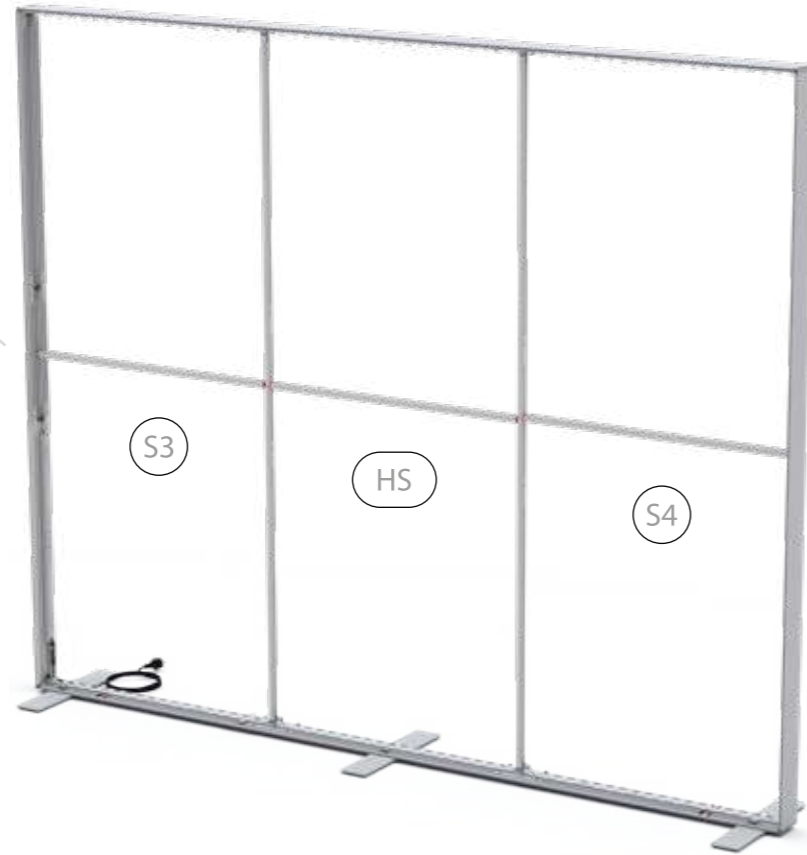

8.

10.

14.

15.

16.

17.

21.

22.

8.

ZUBEHÖR
ACCESSORIES

BIG LED UP

BLUP-conn-90

1.

ECK KLEMME/ CORNER CLAMP

SET UP INSTRUCTION
ACCESSORIES

The text 'BIG LED UP DOOR' is presented in a bold, stylized font. The letters are filled with a vibrant, multi-colored gradient of blue, red, and yellow, creating a sense of motion and energy. The text is set against a solid black background and is enclosed within a thin red rectangular border.

**BIG LED UP
DOOR**

Gerade Version/straight version 4
Aufbauanleitung/set up instruction

Eck- & Kojenversion/corner & storage version.....30
Aufbauanleitung/set up instruction

BIG LED UP DOOR

AXIS

RAHMENGRÖSSE/FRAME
SIZE: 98 x 199,2 / 239,2 / 297,2cm

(E1) (S1-DOOR) (E)
NUR FÜR DIE HÖHE
240/298 ERFORDERLICH
ONLY NEEDED FOR THE
HEIGHT 240/298

1.

TÜR/DOOR

TÜR/DOOR

TÜR/DOOR

6.

7.

GERADE VERSION/STRAIGHT VERSION