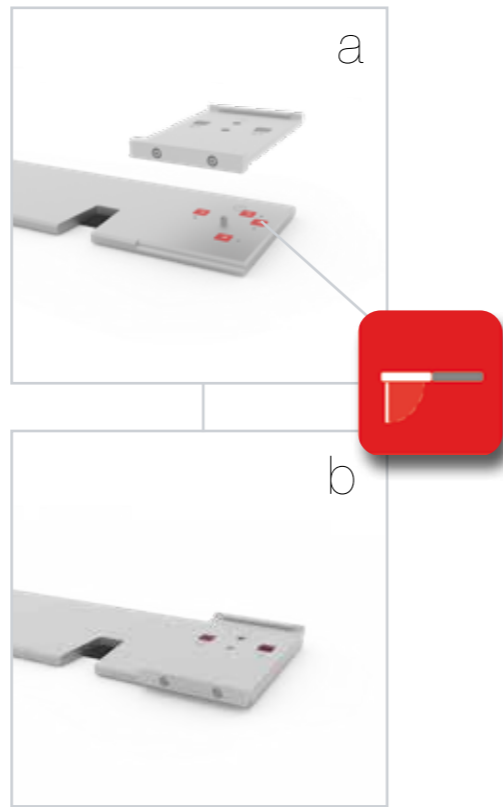

8.

ZUBEHÖR
ACCESSORIES

BIG LED UP

BLUP-conn-90

1.

ECK KLEMME/ CORNER CLAMP

SET UP INSTRUCTION
ACCESSORIES

The text 'BIG LED UP DOOR' is presented in a bold, stylized font. The letters are filled with a vibrant, multi-colored gradient of blue, red, and yellow, creating a sense of motion and energy. The text is set against a solid black background and is enclosed within a thin red rectangular border.

**BIG LED UP
DOOR**

Gerade Version/straight version 4
Aufbauanleitung/set up instruction

Eck- & Kojenversion/corner & storage version.....30
Aufbauanleitung/set up instruction

BIG LED UP DOOR

AXIS

RAHMENGRÖSSE/FRAME
SIZE: 98 x 199,2 / 239,2 / 297,2cm

(E1) (S1-DOOR) (E)
NUR FÜR DIE HÖHE
240/298 ERFORDERLICH
ONLY NEEDED FOR THE
HEIGHT 240/298

1.

TÜR/DOOR

TÜR/DOOR

TÜR/DOOR

6.

7.

GERADE VERSION/STRAIGHT VERSION

GERADE VERSION/STRAIGHT VERSION

GERADE VERSION/STRAIGHT VERSION

GERADE VERSION/STRAIGHT VERSION

8.

9.

GERADE VERSION/STRAIGHT VERSION

GERADE VERSION/STRAIGHT VERSION

GERADE VERSION/STRAIGHT VERSION