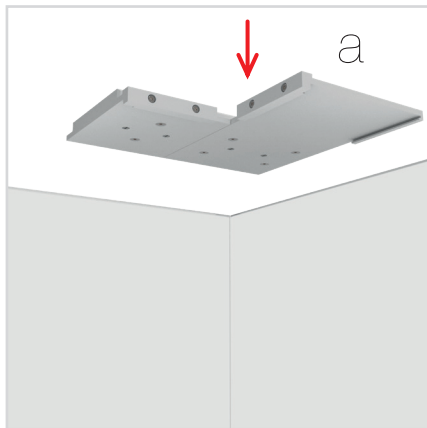

8.

ZUBEHÖR
ACCESSORIES

BIG LED UP

BLUP-conn-90

1.

ECK KLEMME/ CORNER CLAMP

SET UP INSTRUCTION
ACCESSORIES

The text 'BIG LED UP DOOR' is presented in a bold, stylized font. The letters are filled with a vibrant, multi-colored gradient of blue, red, and yellow, creating a sense of motion and energy. The text is set against a solid black background and is enclosed within a thin red rectangular border.

**BIG LED UP
DOOR**

Gerade Version/straight version 4
Aufbauanleitung/set up instruction

Eck- & Kojenversion/corner & storage version.....30
Aufbauanleitung/set up instruction

BIG LED UP DOOR

AXIS

RAHMENGRÖSSE/FRAME
SIZE: 98 x 199,2 / 239,2 / 297,2cm