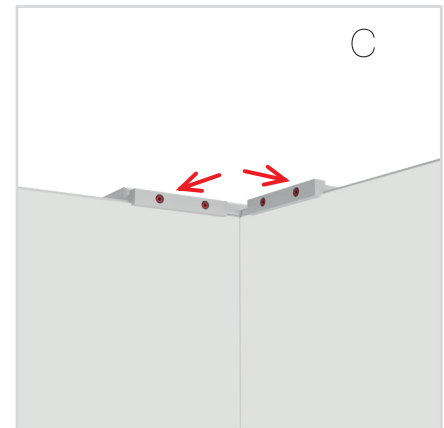

8.

ZUBEHÖR
ACCESSORIES

BIG LED UP

BLUP-conn-90

1.

ECK KLEMME/ CORNER CLAMP

SET UP INSTRUCTION
ACCESSORIES

The text 'BIG LED UP DOOR' is presented in a bold, stylized font. The letters are filled with a vibrant, multi-colored gradient of blue, red, and yellow, creating a sense of motion and energy. The text is set against a solid black background and is enclosed within a thin red rectangular border.

**BIG LED UP
DOOR**

Gerade Version/straight version 4
Aufbauanleitung/set up instruction

Eck- & Kojenversion/corner & storage version.....30
Aufbauanleitung/set up instruction

BIG LED UP DOOR

AXIS

RAHMENGRÖSSE/FRAME
SIZE: 98 x 199,2 / 239,2 / 297,2cm