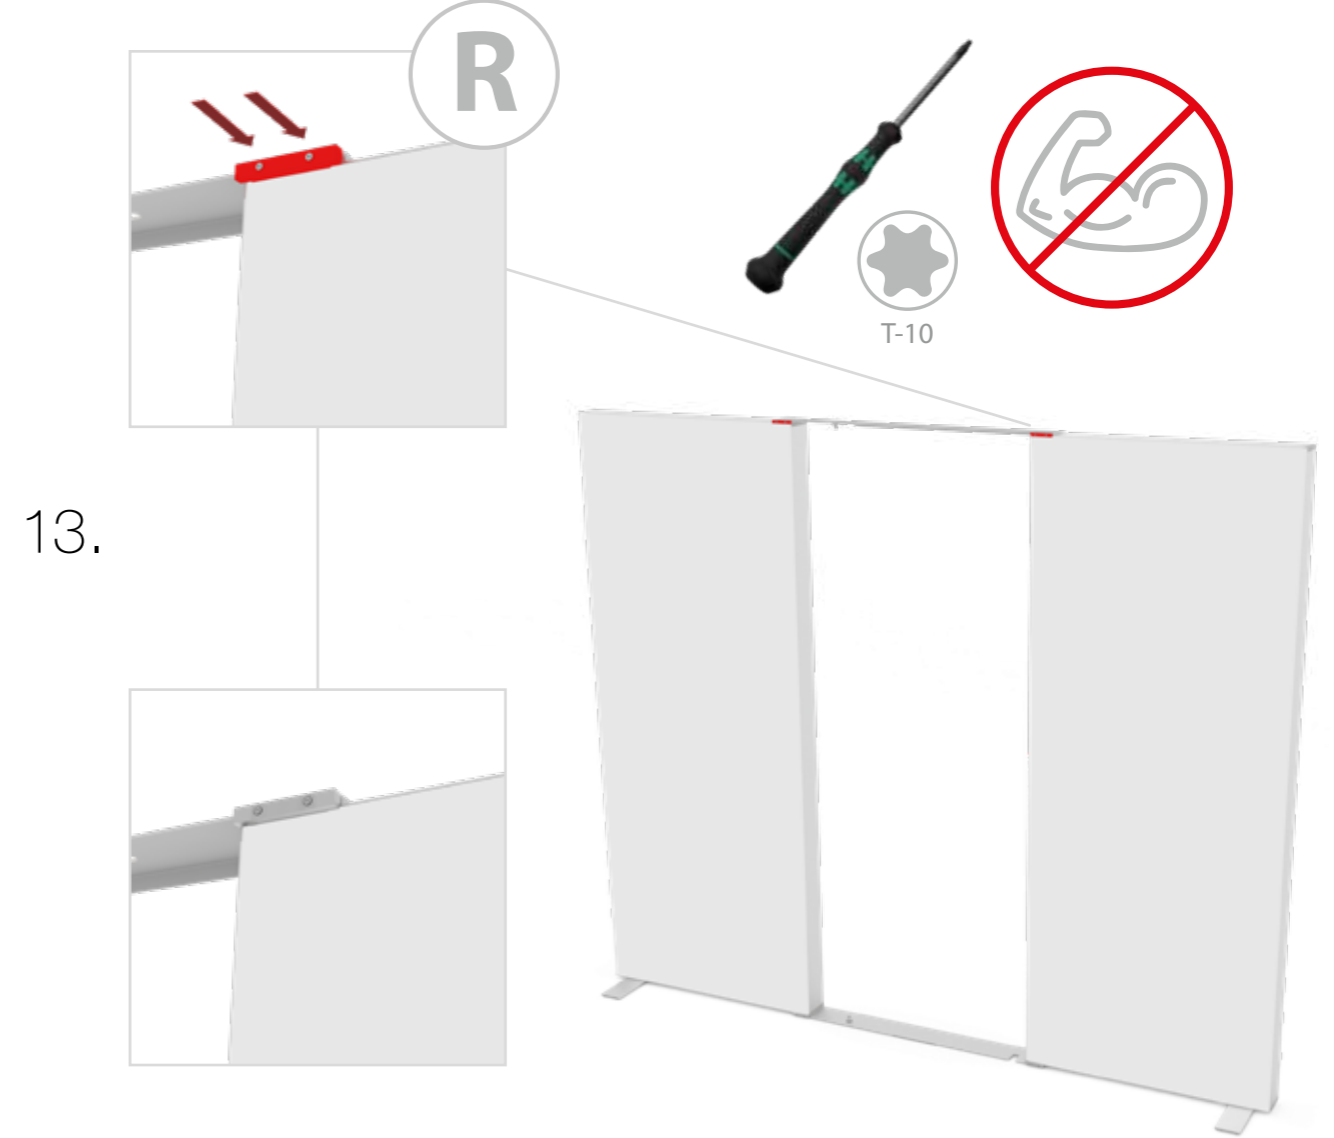

**BIG LED UP
DOOR**

Gerade Version/straight version 4
Aufbauanleitung/set up instruction

Eck- & Kojenversion/corner & storage version.....30
Aufbauanleitung/set up instruction

BIG LED UP DOOR

AXIS

RAHMENGRÖSSE/FRAME
SIZE: 98 x 199,2 / 239,2 / 297,2cm

GERADE VERSION/STRAIGHT VERSION

GERADE VERSION/STRAIGHT VERSION

GERADE VERSION/STRAIGHT VERSION

8.

9.

GERADE VERSION/STRAIGHT VERSION

GERADE VERSION/STRAIGHT VERSION

GERADE VERSION/STRAIGHT VERSION

GERADE VERSION/STRAIGHT VERSION

GERADE VERSION/STRAIGHT VERSION

GERADE VERSION/STRAIGHT VERSION

2 SEK. DRÜCKEN
PRESS FOR 2 SEC.

ECK- & KOJENVERSION/CORNER & STORAGE VERSION

corner-L

corner-R

storage room