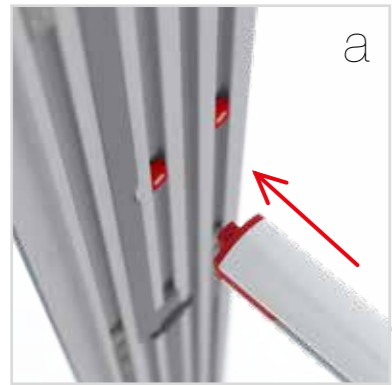

8.

ZUBEHÖR
ACCESSORIES

BIG LED UP

BLUP-conn-90

1.

ECK KLEMME/ CORNER CLAMP

SET UP INSTRUCTION
ACCESSORIES

The text 'BIG LED UP DOOR' is presented in a bold, stylized font. The letters are filled with a vibrant, multi-colored gradient of blue, red, and yellow, creating a sense of motion and energy. The text is set against a solid black background and is enclosed within a thin red rectangular border.

**BIG LED UP
DOOR**

Gerade Version/straight version 4
Aufbauanleitung/set up instruction

Eck- & Kojenversion/corner & storage version.....30
Aufbauanleitung/set up instruction

BIG LED UP DOOR

AXIS

RAHMENGRÖSSE/FRAME
SIZE: 98 x 199,2 / 239,2 / 297,2cm