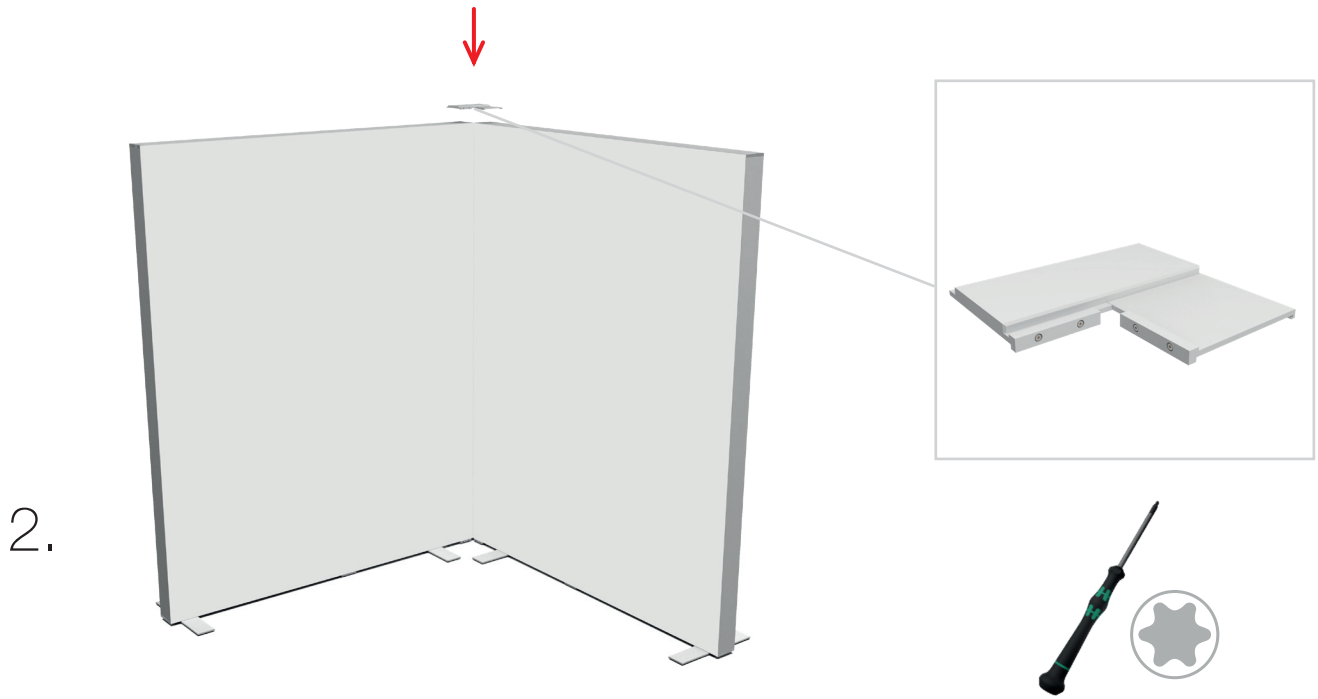

8.

ZUBEHÖR
ACCESSORIES

BIG LED UP

BLUP-conn-90

1.

ECK KLEMME/ CORNER CLAMP

SET UP INSTRUCTION
ACCESSORIES

The text 'BIG LED UP DOOR' is presented in a bold, stylized font. The letters are filled with a vibrant, multi-colored gradient of blue, red, and yellow, creating a sense of motion and energy. The text is set against a solid black background and is enclosed within a thin red rectangular border.

**BIG LED UP
DOOR**

Gerade Version/straight version 4
Aufbauanleitung/set up instruction

Eck- & Kojenversion/corner & storage version.....30
Aufbauanleitung/set up instruction

BIG LED UP DOOR

AXIS

RAHMENGRÖSSE/FRAME
SIZE: 98 x 199,2 / 239,2 / 297,2cm