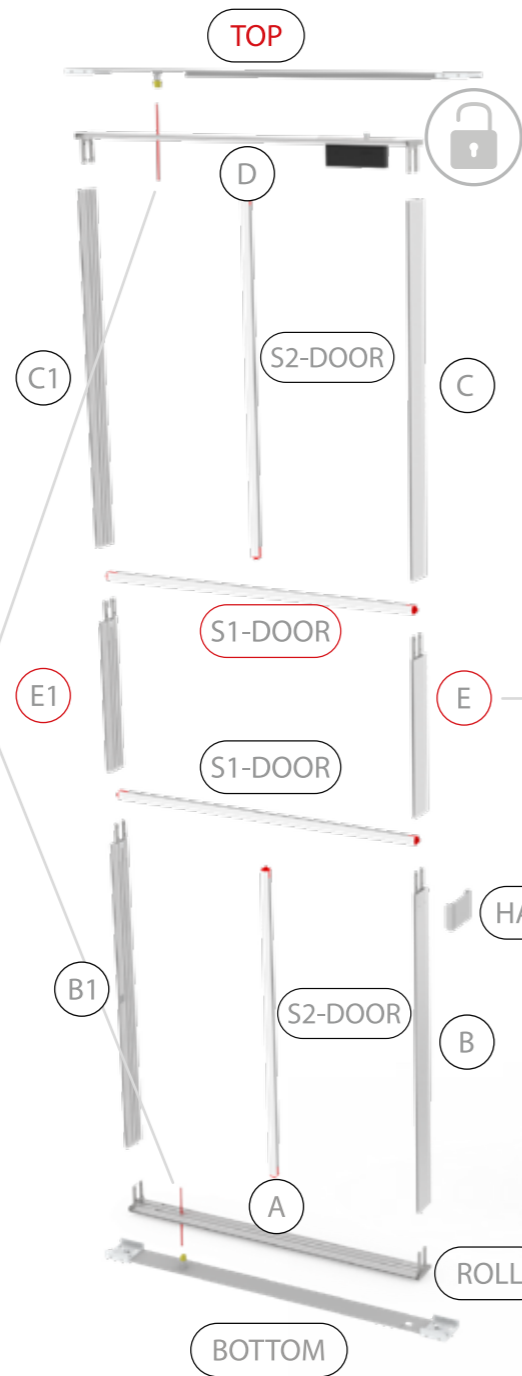

8.

ZUBEHÖR
ACCESSORIES

BIG LED UP

BLUP-conn-90

1.

ECK KLEMME/ CORNER CLAMP

SET UP INSTRUCTION
ACCESSORIES

The text 'BIG LED UP DOOR' is presented in a bold, stylized font. The letters are filled with a vibrant, multi-colored gradient of blue, red, and yellow, creating a sense of motion and energy. The text is set against a solid black background and is enclosed within a thin red rectangular border.

**BIG LED UP
DOOR**

Gerade Version/straight version 4
Aufbauanleitung/set up instruction

Eck- & Kojenversion/corner & storage version.....30
Aufbauanleitung/set up instruction

BIG LED UP DOOR

AXIS

RAHMENGRÖSSE/FRAME
SIZE: 98 x 199,2 / 239,2 / 297,2cm

(E1) (S1-DOOR) (E)
NUR FÜR DIE HÖHE
240/298 ERFORDERLICH
ONLY NEEDED FOR THE
HEIGHT 240/298

1.

TÜR/DOOR

TÜR/DOOR

TÜR/DOOR

6.

7.

GERADE VERSION/STRAIGHT VERSION