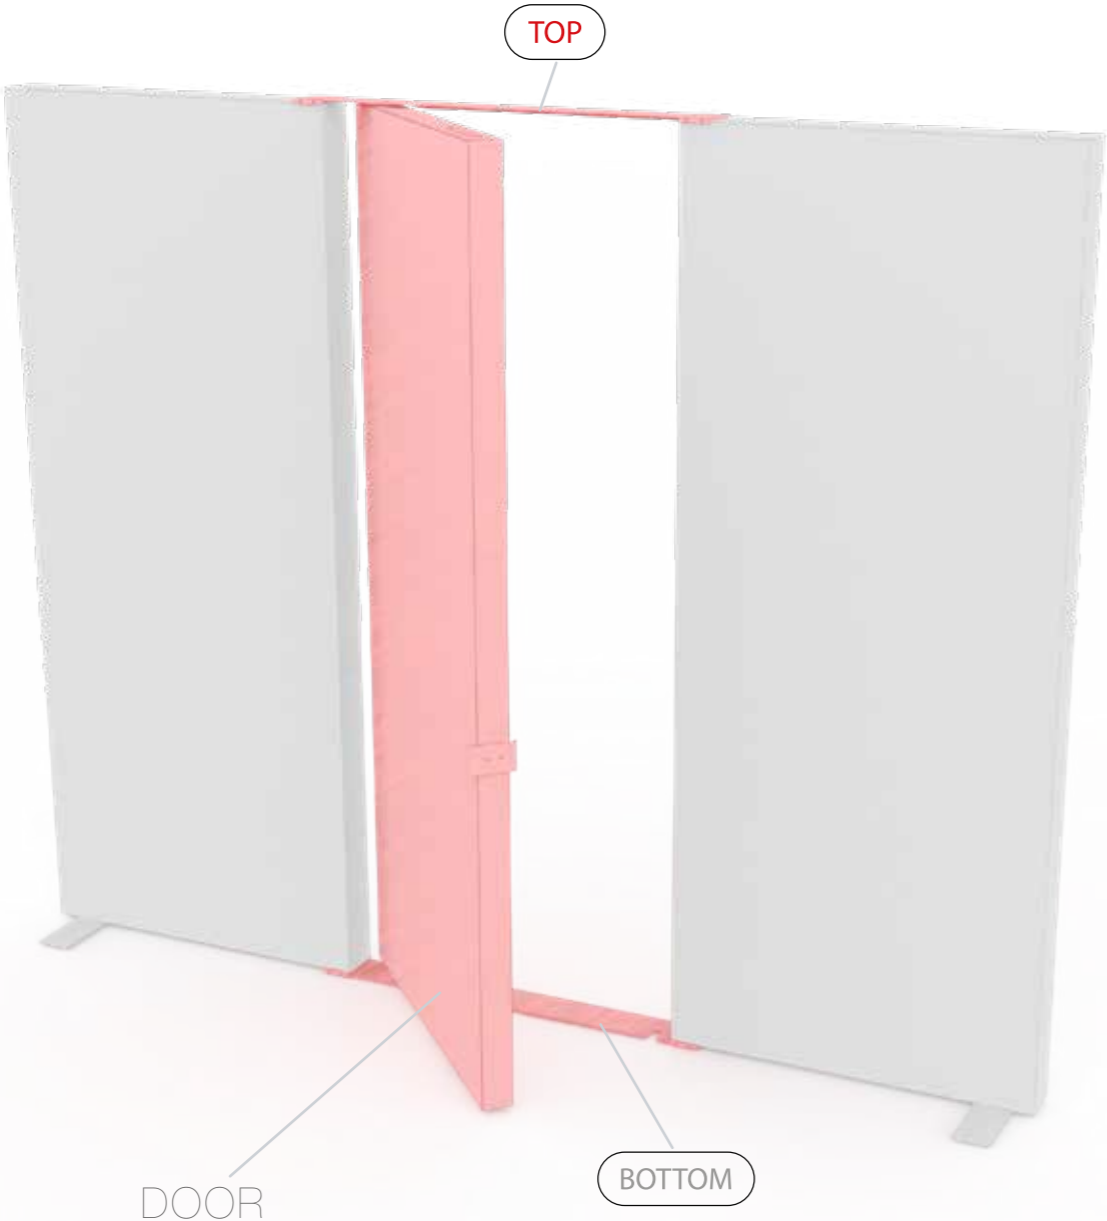

8.

ZUBEHÖR
ACCESSORIES

BIG LED UP

BLUP-conn-90

1.

ECK KLEMME/ CORNER CLAMP

SET UP INSTRUCTION
ACCESSORIES

The text 'BIG LED UP DOOR' is presented in a bold, stylized font. The letters are filled with a vibrant, multi-colored gradient of blue, red, and yellow, creating a sense of motion and energy. The text is set against a solid black background and is enclosed within a thin red rectangular border.

**BIG LED UP
DOOR**

Gerade Version/straight version 4
Aufbauanleitung/set up instruction

Eck- & Kojenversion/corner & storage version.....30
Aufbauanleitung/set up instruction

BIG LED UP DOOR

AXIS

RAHMENGRÖSSE/FRAME
SIZE: 98 x 199,2 / 239,2 / 297,2cm