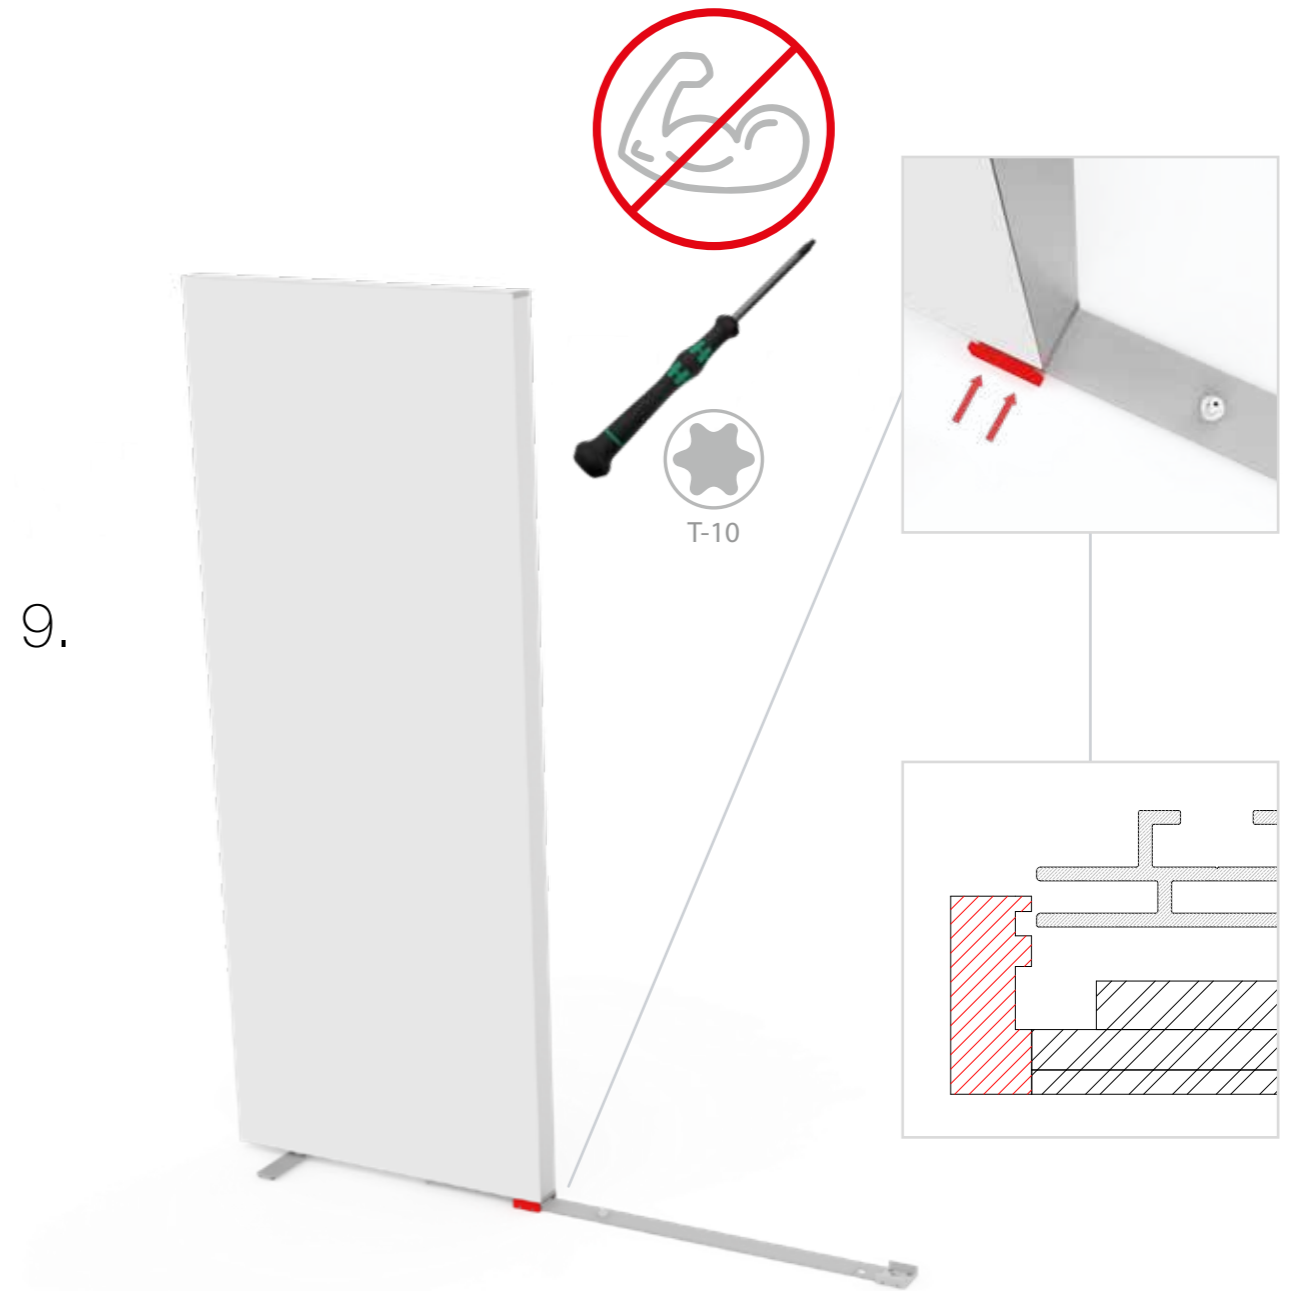

**BIG LED UP
DOOR**

Gerade Version/straight version 4
Aufbauanleitung/set up instruction

Eck- & Kojenversion/corner & storage version.....30
Aufbauanleitung/set up instruction

BIG LED UP DOOR

AXIS

RAHMENGRÖSSE/FRAME
SIZE: 98 x 199,2 / 239,2 / 297,2cm

GERADE VERSION/STRAIGHT VERSION

GERADE VERSION/STRAIGHT VERSION

GERADE VERSION/STRAIGHT VERSION

8.

9.

GERADE VERSION/STRAIGHT VERSION

GERADE VERSION/STRAIGHT VERSION

GERADE VERSION/STRAIGHT VERSION

GERADE VERSION/STRAIGHT VERSION

GERADE VERSION/STRAIGHT VERSION

GERADE VERSION/STRAIGHT VERSION

2 SEK. DRÜCKEN
PRESS FOR 2 SEC.

ECK- & KOJENVERSION/CORNER & STORAGE VERSION

corner-L

corner-R

storage room