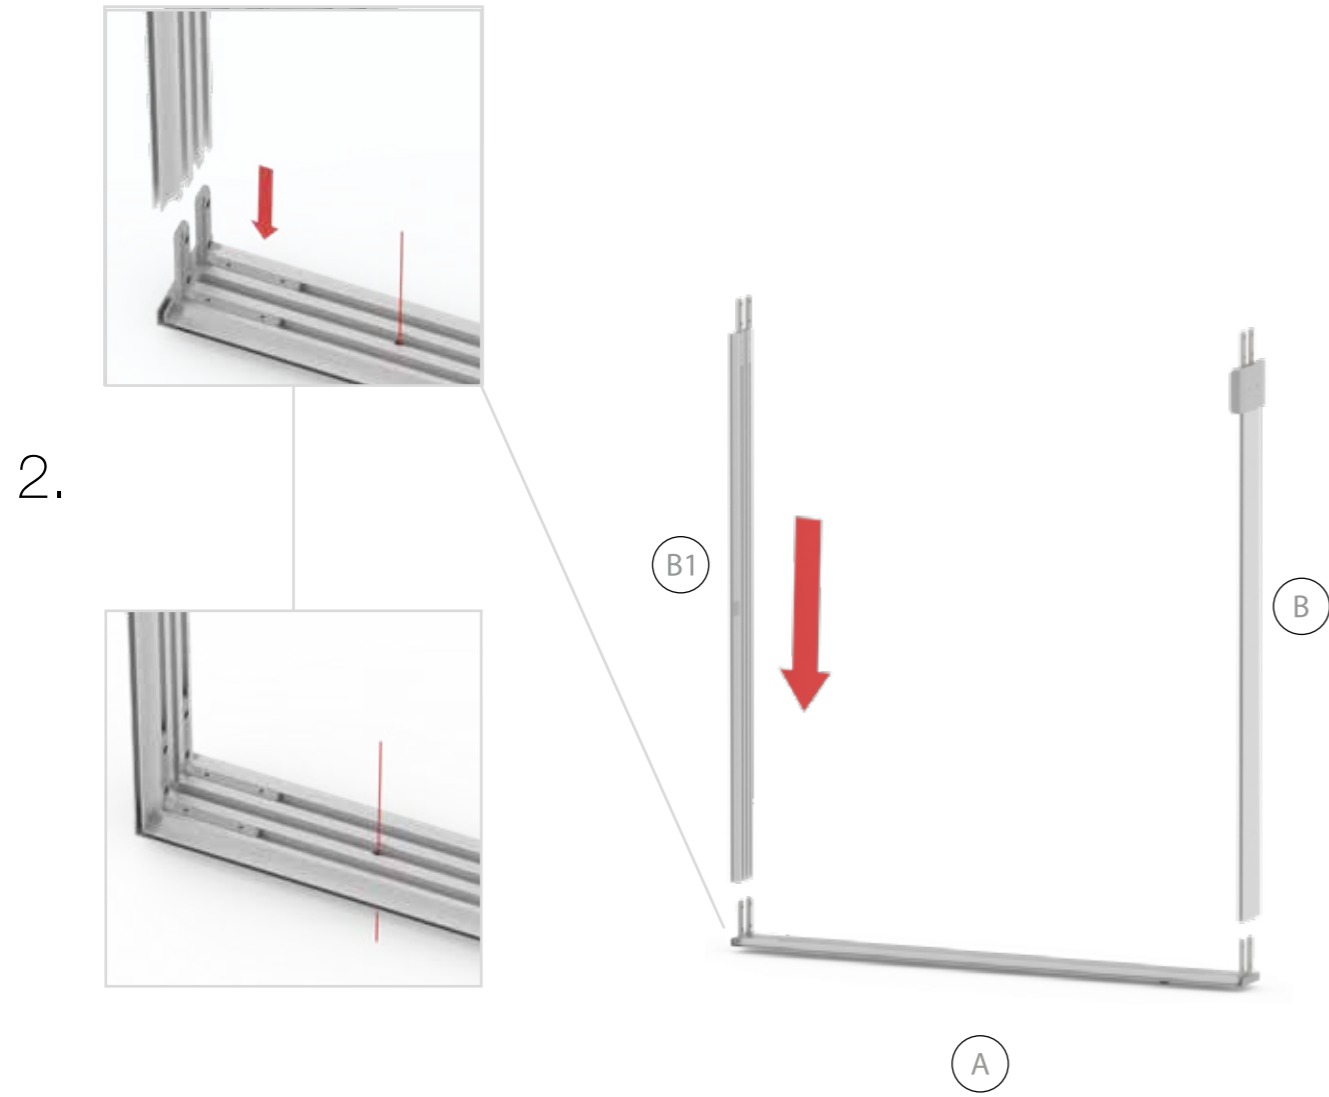

8.

ZUBEHÖR
ACCESSORIES

BIG LED UP

BLUP-conn-90

1.

ECK KLEMME/ CORNER CLAMP

SET UP INSTRUCTION
ACCESSORIES

The text 'BIG LED UP DOOR' is presented in a bold, stylized font. The letters are filled with a vibrant, multi-colored gradient of blue, red, and yellow, creating a sense of motion and energy. The text is set against a solid black background and is enclosed within a thin red rectangular border.

**BIG LED UP
DOOR**

Gerade Version/straight version 4
Aufbauanleitung/set up instruction

Eck- & Kojenversion/corner & storage version.....30
Aufbauanleitung/set up instruction

BIG LED UP DOOR

AXIS

RAHMENGRÖSSE/FRAME
SIZE: 98 x 199,2 / 239,2 / 297,2cm

(E1) (S1-DOOR) (E)
NUR FÜR DIE HÖHE
240/298 ERFORDERLICH
ONLY NEEDED FOR THE
HEIGHT 240/298

1.

TÜR/DOOR

TÜR/DOOR

TÜR/DOOR

6.

7.

GERADE VERSION/STRAIGHT VERSION