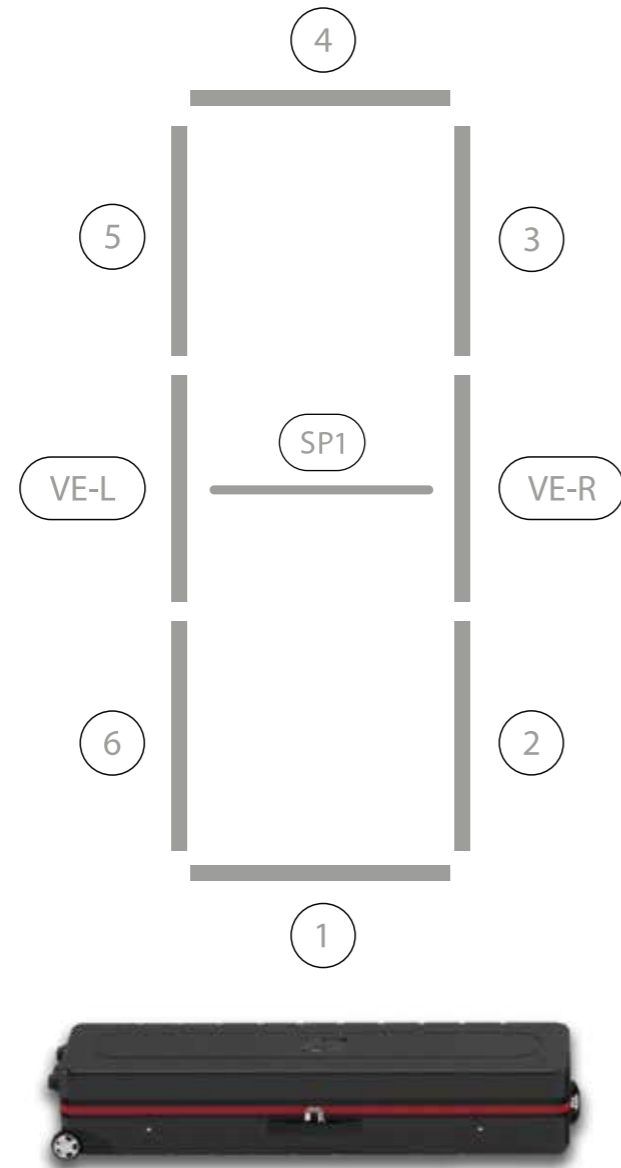

23.

AUFBAUANLEITUNG SET UP INSTRUCTION

BIG LED UP

3.

4.

5.

6.

7.

8.

ZUBEHÖR
ACCESSORIES

BIG LED UP

BLUP-conn-90

1.

ECK KLEMME/ CORNER CLAMP

SET UP INSTRUCTION
ACCESSORIES

The text 'BIG LED UP DOOR' is presented in a bold, stylized font. The letters are filled with a vibrant, multi-colored gradient of blue, red, and yellow, creating a sense of motion and energy. The text is set against a solid black background and is enclosed within a thin red rectangular border.

**BIG LED UP
DOOR**

Gerade Version/straight version 4
Aufbauanleitung/set up instruction

Eck- & Kojenversion/corner & storage version.....30
Aufbauanleitung/set up instruction

BIG LED UP DOOR

AXIS

RAHMENGRÖSSE/FRAME
SIZE: 98 x 199,2 / 239,2 / 297,2cm