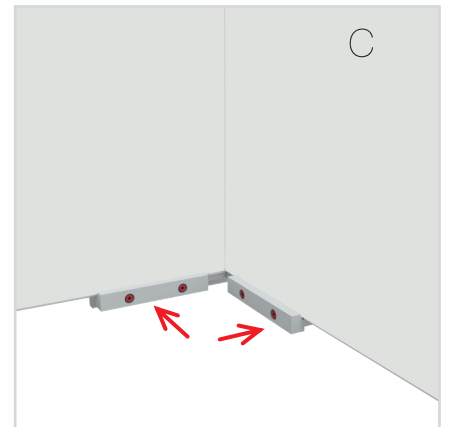

8.

ZUBEHÖR
ACCESSORIES

BIG LED UP

BLUP-conn-90

1.

ECK KLEMME/ CORNER CLAMP

SET UP INSTRUCTION
ACCESSORIES

The text 'BIG LED UP DOOR' is presented in a bold, stylized font. The letters are filled with a vibrant, multi-colored gradient of blue, red, and yellow, creating a sense of motion and energy. The text is set against a solid black background and is enclosed within a thin red rectangular border.

**BIG LED UP
DOOR**

Gerade Version/straight version 4
Aufbauanleitung/set up instruction

Eck- & Kojenversion/corner & storage version.....30
Aufbauanleitung/set up instruction

BIG LED UP DOOR

AXIS

RAHMENGRÖSSE/FRAME
SIZE: 98 x 199,2 / 239,2 / 297,2cm