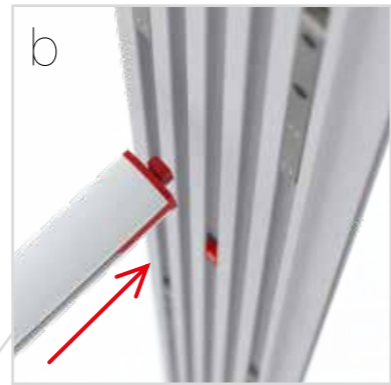

8.

ZUBEHÖR
ACCESSORIES

BIG LED UP

BLUP-conn-90

1.

ECK KLEMME/ CORNER CLAMP

SET UP INSTRUCTION
ACCESSORIES

The text 'BIG LED UP DOOR' is presented in a bold, stylized font. The letters are filled with a vibrant, multi-colored gradient of blue, red, and yellow, creating a sense of motion and energy. The text is set against a solid black background and is enclosed within a thin red rectangular border.

**BIG LED UP
DOOR**

Gerade Version/straight version 4
Aufbauanleitung/set up instruction

Eck- & Kojenversion/corner & storage version.....30
Aufbauanleitung/set up instruction

BIG LED UP DOOR

AXIS

RAHMENGRÖSSE/FRAME
SIZE: 98 x 199,2 / 239,2 / 297,2cm