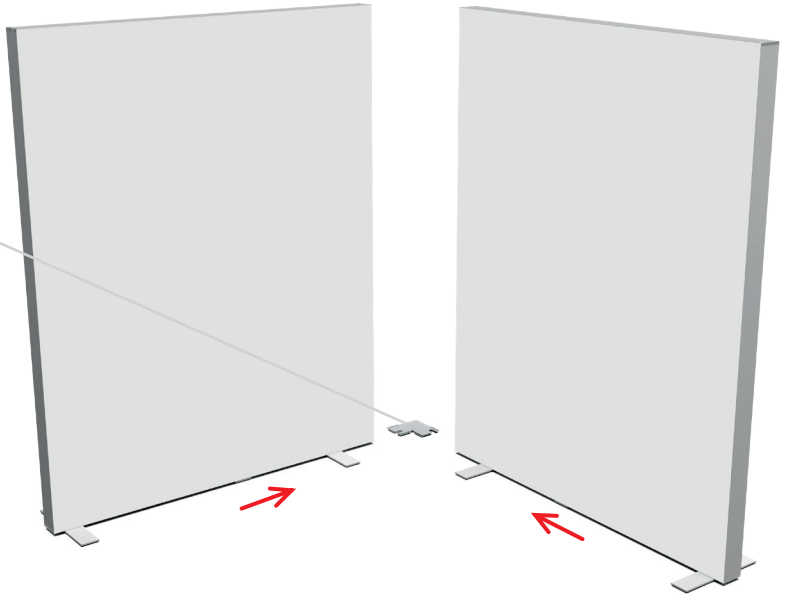

8.

ZUBEHÖR
ACCESSORIES

BIG LED UP

BLUP-conn-90

1.

ECK KLEMME/ CORNER CLAMP

SET UP INSTRUCTION
ACCESSORIES

The text 'BIG LED UP DOOR' is presented in a bold, stylized font. The letters are filled with a vibrant, multi-colored gradient of blue, red, and yellow, creating a sense of motion and energy. The text is set against a solid black background and is enclosed within a thin red rectangular border.

**BIG LED UP
DOOR**

Gerade Version/straight version 4
Aufbauanleitung/set up instruction

Eck- & Kojenversion/corner & storage version.....30
Aufbauanleitung/set up instruction

BIG LED UP DOOR

AXIS

RAHMENGRÖSSE/FRAME
SIZE: 98 x 199,2 / 239,2 / 297,2cm

(E1) (S1-DOOR) (E)
NUR FÜR DIE HÖHE
240/298 ERFORDERLICH
ONLY NEEDED FOR THE
HEIGHT 240/298

1.

TÜR/DOOR

TÜR/DOOR

TÜR/DOOR

6.

7.

GERADE VERSION/STRAIGHT VERSION