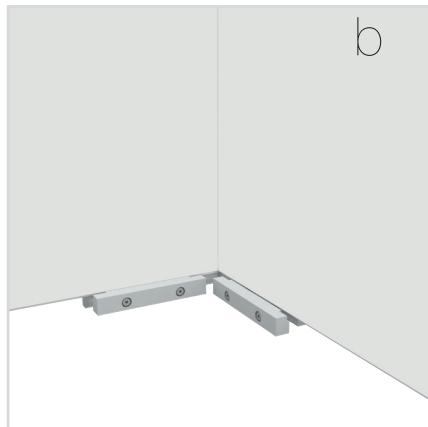

8.

ZUBEHÖR
ACCESSORIES

BIG LED UP

BLUP-conn-90

1.

ECK KLEMME/ CORNER CLAMP

SET UP INSTRUCTION
ACCESSORIES

The text 'BIG LED UP DOOR' is presented in a bold, stylized font. The letters are filled with a vibrant, multi-colored gradient of blue, red, and yellow, creating a sense of motion and energy. The text is set against a solid black background and is enclosed within a thin red rectangular border.

**BIG LED UP
DOOR**

Gerade Version/straight version 4
Aufbauanleitung/set up instruction

Eck- & Kojenversion/corner & storage version.....30
Aufbauanleitung/set up instruction

BIG LED UP DOOR

AXIS

RAHMENGRÖSSE/FRAME
SIZE: 98 x 199,2 / 239,2 / 297,2cm