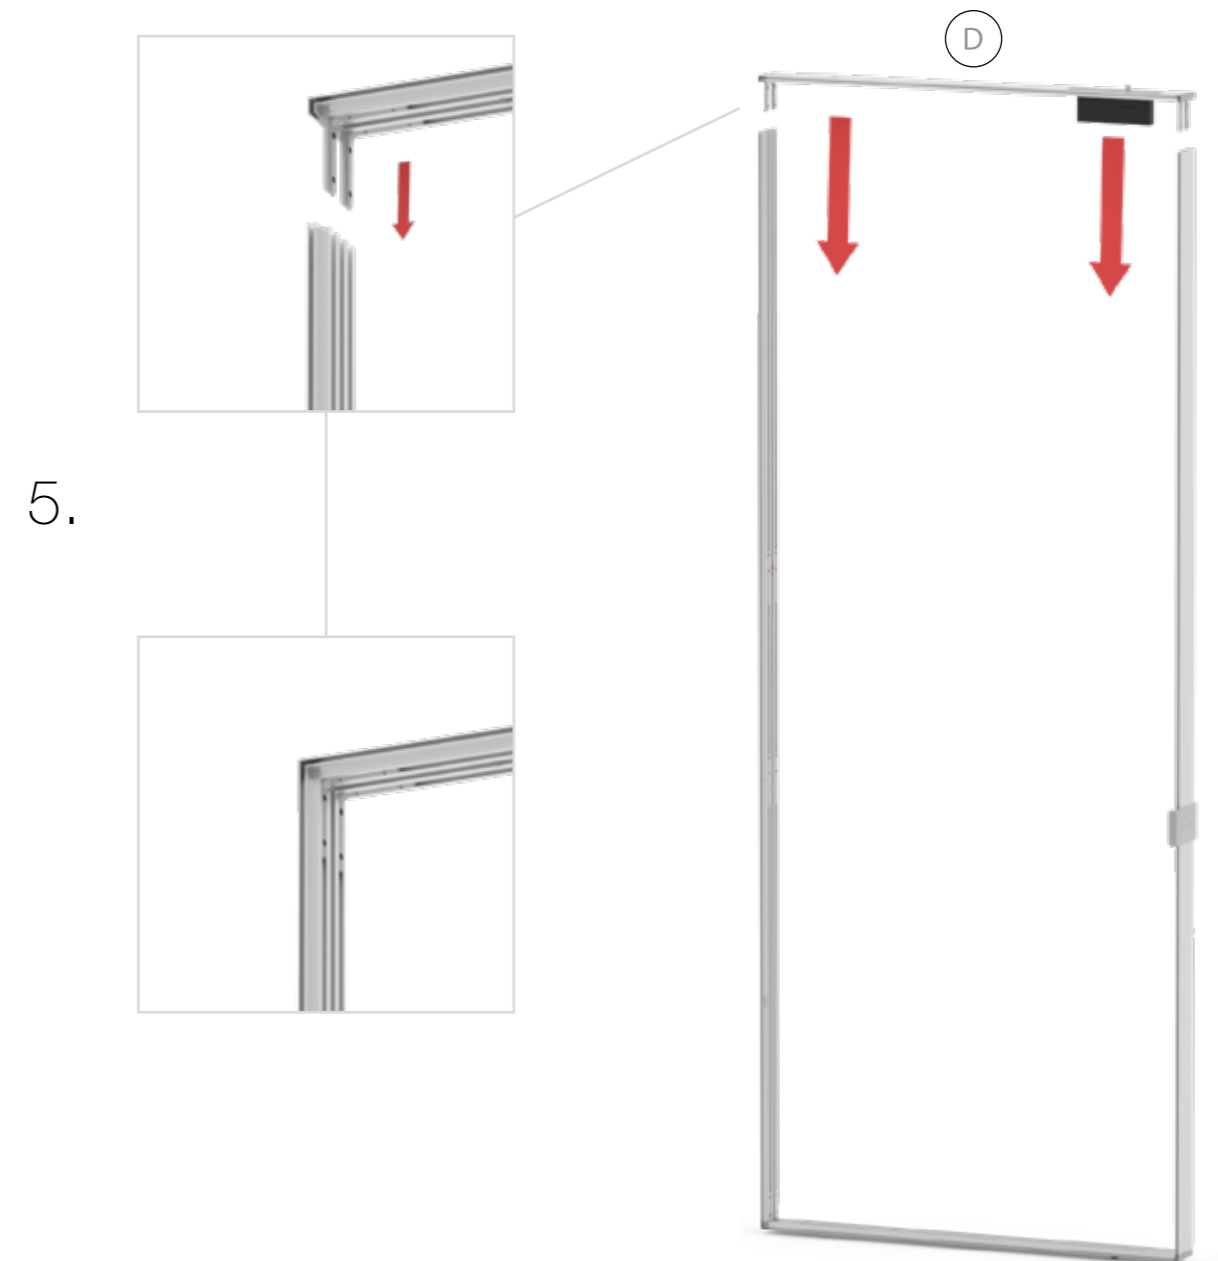

8.

ZUBEHÖR
ACCESSORIES

BIG LED UP

BLUP-conn-90

1.

ECK KLEMME/ CORNER CLAMP

SET UP INSTRUCTION
ACCESSORIES

The text 'BIG LED UP DOOR' is presented in a bold, stylized font. The letters are filled with a vibrant, multi-colored gradient of blue, red, and yellow, creating a sense of motion and energy. The text is set against a solid black background and is enclosed within a thin red rectangular border.

**BIG LED UP
DOOR**

Gerade Version/straight version 4
Aufbauanleitung/set up instruction

Eck- & Kojenversion/corner & storage version.....30
Aufbauanleitung/set up instruction

BIG LED UP DOOR

AXIS

RAHMENGRÖSSE/FRAME
SIZE: 98 x 199,2 / 239,2 / 297,2cm

(E1) (S1-DOOR) (E)
NUR FÜR DIE HÖHE
240/298 ERFORDERLICH
ONLY NEEDED FOR THE
HEIGHT 240/298

1.

TÜR/DOOR

TÜR/DOOR

TÜR/DOOR

6.

7.

GERADE VERSION/STRAIGHT VERSION