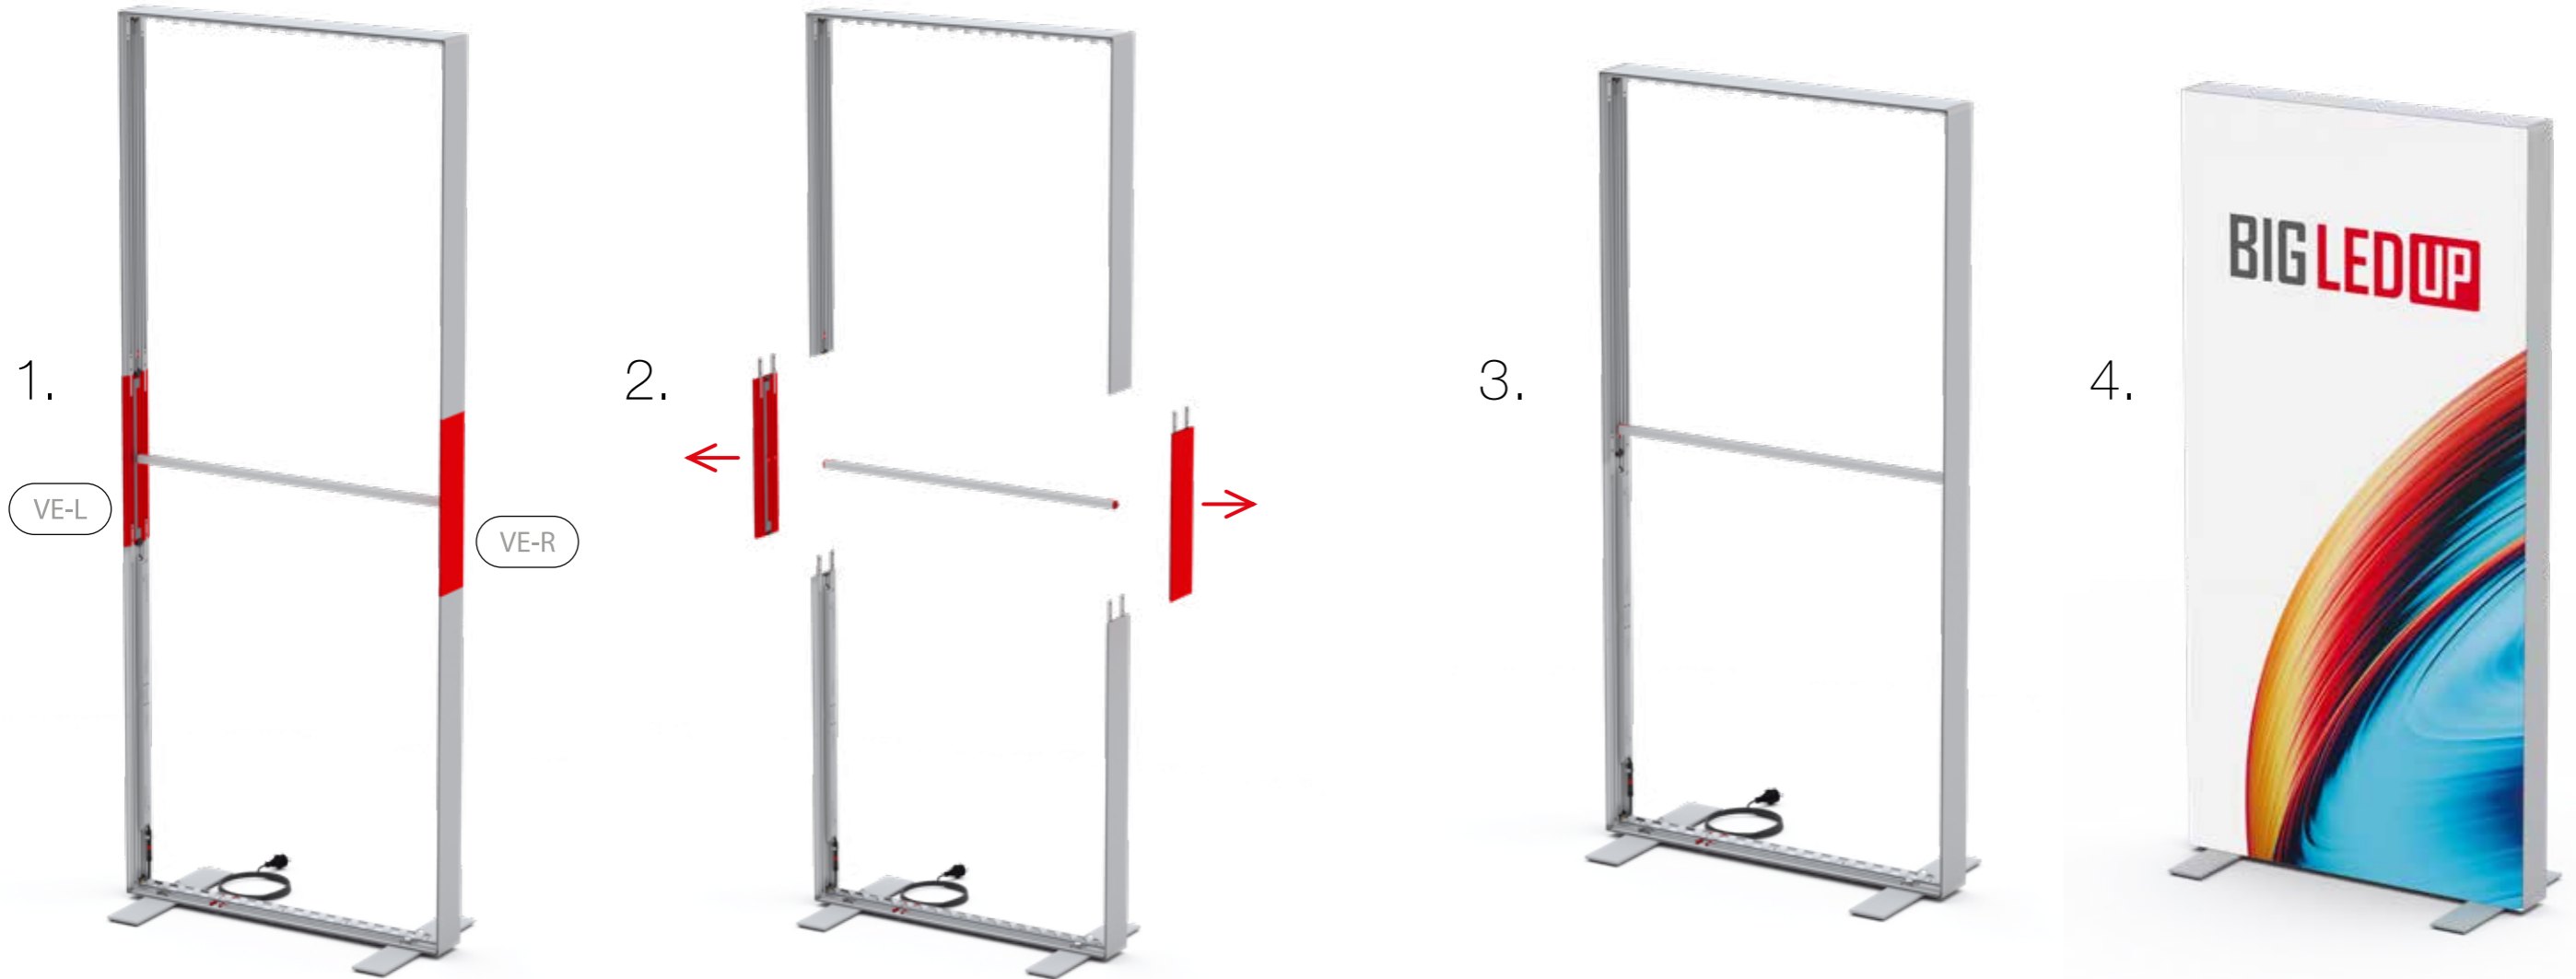

8.

ZUBEHÖR
ACCESSORIES

BIG LED UP

BLUP-conn-90

1.

ECK KLEMME/ CORNER CLAMP

SET UP INSTRUCTION
ACCESSORIES

The text 'BIG LED UP DOOR' is presented in a bold, stylized font. The letters are filled with a vibrant, multi-colored gradient of blue, red, and yellow, creating a sense of motion and energy. The text is set against a solid black background and is enclosed within a thin red rectangular border.

**BIG LED UP
DOOR**

Gerade Version/straight version 4
Aufbauanleitung/set up instruction

Eck- & Kojenversion/corner & storage version.....30
Aufbauanleitung/set up instruction

BIG LED UP DOOR

AXIS

RAHMENGRÖSSE/FRAME
SIZE: 98 x 199,2 / 239,2 / 297,2cm

(E1) (S1-DOOR) (E)
NUR FÜR DIE HÖHE
240/298 ERFORDERLICH
ONLY NEEDED FOR THE
HEIGHT 240/298

1.

TÜR/DOOR

TÜR/DOOR

TÜR/DOOR

6.

7.

GERADE VERSION/STRAIGHT VERSION