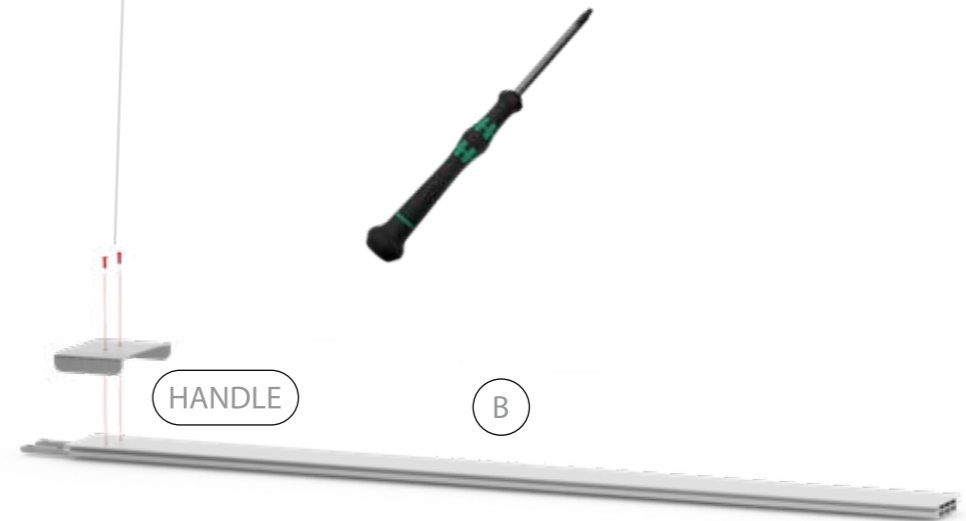

8.

ZUBEHÖR
ACCESSORIES

BIG LED UP

BLUP-conn-90

1.

ECK KLEMME/ CORNER CLAMP

SET UP INSTRUCTION
ACCESSORIES

The text 'BIG LED UP DOOR' is presented in a bold, stylized font. The letters are filled with a vibrant, multi-colored gradient of blue, red, and yellow, creating a sense of motion and energy. The text is set against a solid black background and is enclosed within a thin red rectangular border.

**BIG LED UP
DOOR**

Gerade Version/straight version 4
Aufbauanleitung/set up instruction

Eck- & Kojenversion/corner & storage version.....30
Aufbauanleitung/set up instruction

BIG LED UP DOOR

AXIS

RAHMENGRÖSSE/FRAME
SIZE: 98 x 199,2 / 239,2 / 297,2cm

(E1) (S1-DOOR) (E)
NUR FÜR DIE HÖHE
240/298 ERFORDERLICH
ONLY NEEDED FOR THE
HEIGHT 240/298

1.

TÜR/DOOR

TÜR/DOOR

TÜR/DOOR

6.

7.

GERADE VERSION/STRAIGHT VERSION