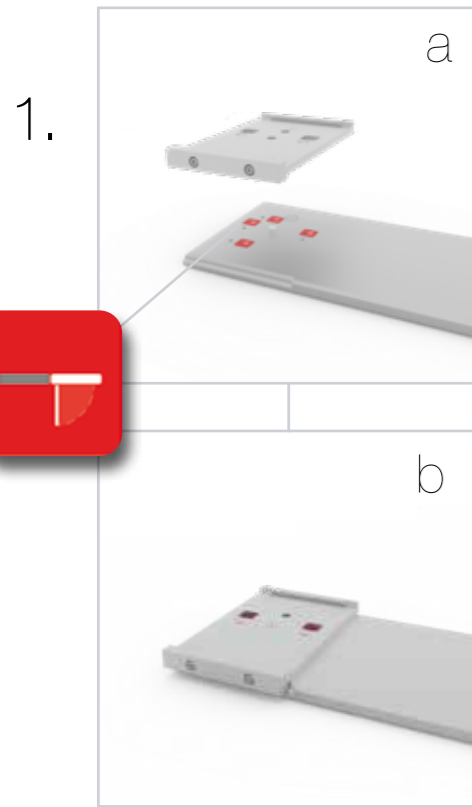

8.

ZUBEHÖR
ACCESSORIES

BIG LED UP

BLUP-conn-90

1.

ECK KLEMME/ CORNER CLAMP

SET UP INSTRUCTION
ACCESSORIES

The text 'BIG LED UP DOOR' is presented in a bold, stylized font. The letters are filled with a vibrant, multi-colored gradient of blue, red, and yellow, creating a sense of motion and energy. The text is set against a solid black background and is enclosed within a thin red rectangular border.

**BIG LED UP
DOOR**

Gerade Version/straight version 4
Aufbauanleitung/set up instruction

Eck- & Kojenversion/corner & storage version.....30
Aufbauanleitung/set up instruction

BIG LED UP DOOR

AXIS

RAHMENGRÖSSE/FRAME
SIZE: 98 x 199,2 / 239,2 / 297,2cm

(E1) (S1-DOOR) (E)
NUR FÜR DIE HÖHE
240/298 ERFORDERLICH
ONLY NEEDED FOR THE
HEIGHT 240/298

1.

TÜR/DOOR

TÜR/DOOR

TÜR/DOOR

6.

7.

GERADE VERSION/STRAIGHT VERSION

GERADE VERSION/STRAIGHT VERSION

GERADE VERSION/STRAIGHT VERSION

GERADE VERSION/STRAIGHT VERSION

8.

9.

GERADE VERSION/STRAIGHT VERSION

GERADE VERSION/STRAIGHT VERSION

GERADE VERSION/STRAIGHT VERSION