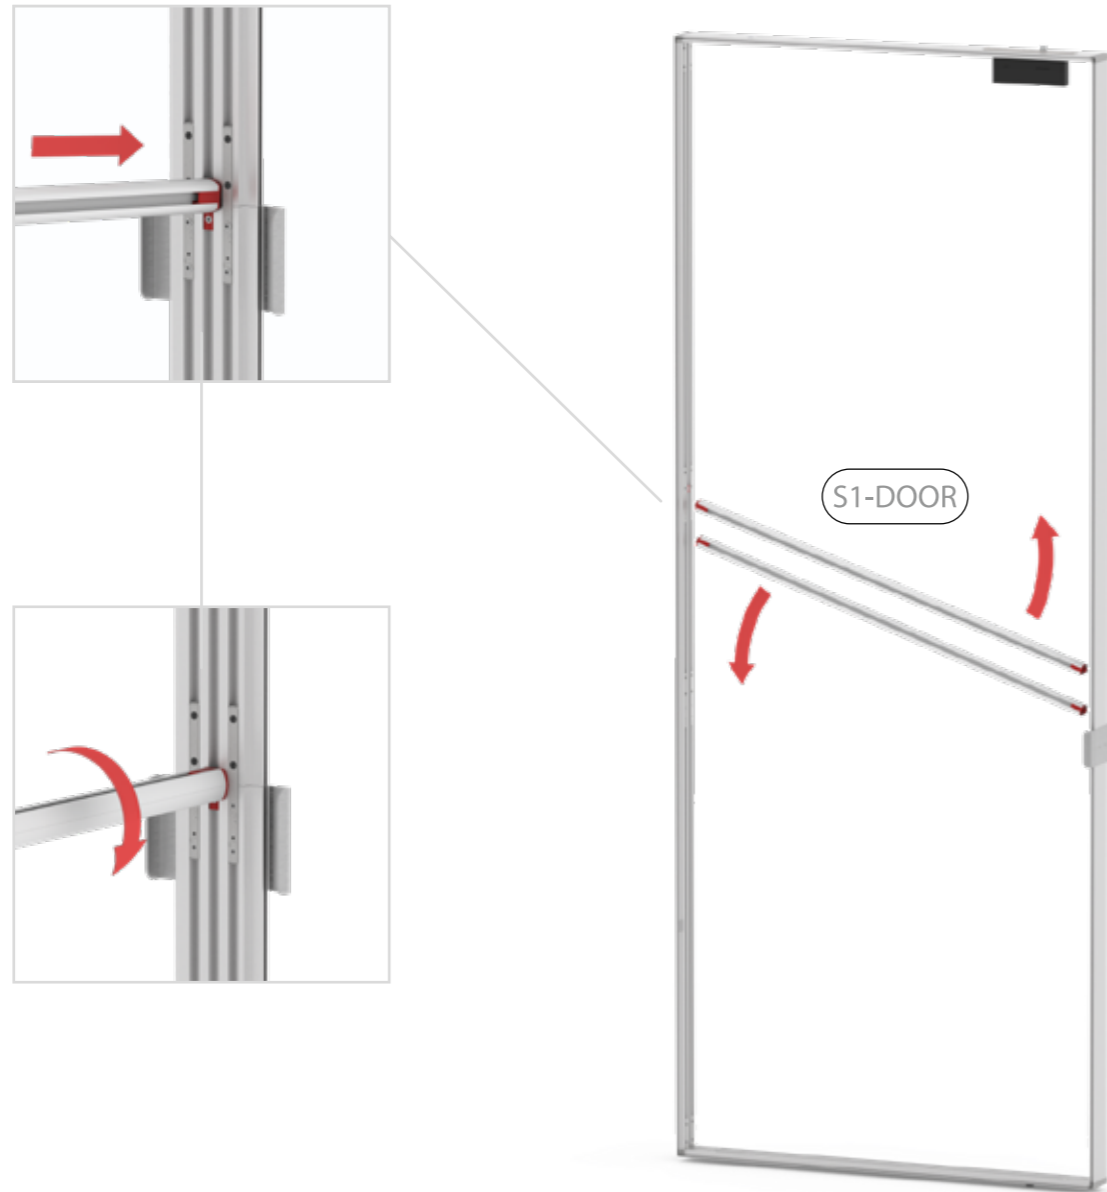

8.

ZUBEHÖR
ACCESSORIES

BIG LED UP

BLUP-conn-90

1.

ECK KLEMME/ CORNER CLAMP

SET UP INSTRUCTION
ACCESSORIES

The text 'BIG LED UP DOOR' is presented in a bold, stylized font. The letters are filled with a vibrant, multi-colored gradient of blue, red, and yellow, creating a sense of motion and energy. The text is set against a solid black background and is enclosed within a thin red rectangular border.

**BIG LED UP
DOOR**

Gerade Version/straight version 4
Aufbauanleitung/set up instruction

Eck- & Kojenversion/corner & storage version.....30
Aufbauanleitung/set up instruction

BIG LED UP DOOR

AXIS

RAHMENGRÖSSE/FRAME
SIZE: 98 x 199,2 / 239,2 / 297,2cm

(E1) (S1-DOOR) (E)
NUR FÜR DIE HÖHE
240/298 ERFORDERLICH
ONLY NEEDED FOR THE
HEIGHT 240/298

1.

TÜR/DOOR

TÜR/DOOR

TÜR/DOOR

6.

7.

GERADE VERSION/STRAIGHT VERSION

GERADE VERSION/STRAIGHT VERSION

GERADE VERSION/STRAIGHT VERSION

GERADE VERSION/STRAIGHT VERSION

2 SEK. DRÜCKEN
PRESS FOR 2 SEC.

ECK- & KOJENVERSION/CORNER & STORAGE VERSION

corner-L

corner-R

storage room