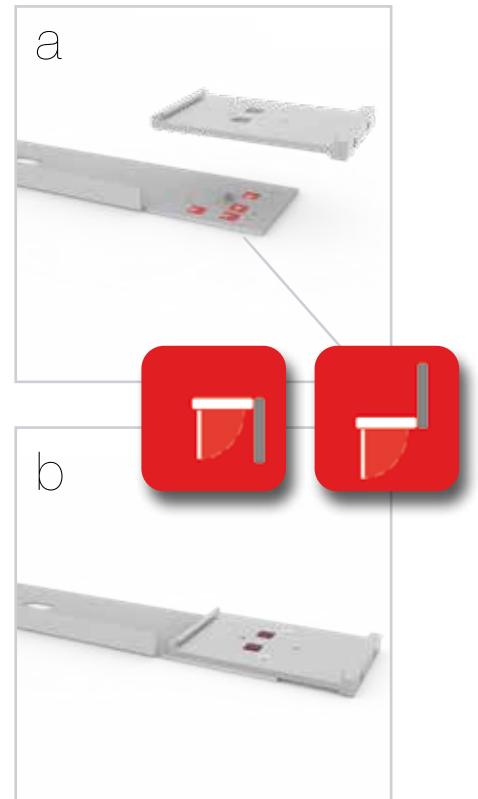

ECK- & KOJENVERSION/CORNER & STORAGE VERSION