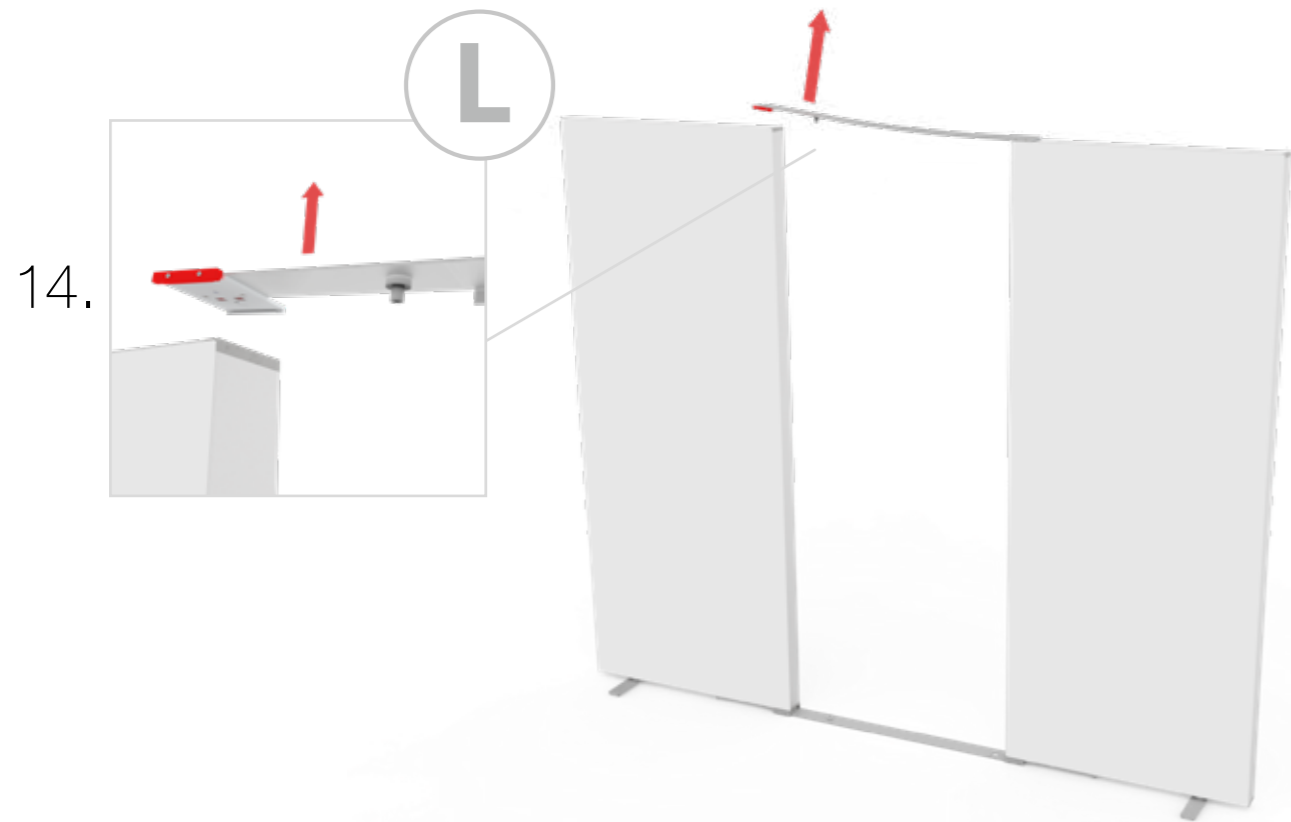

**BIG LED UP
DOOR**

Gerade Version/straight version 4
Aufbauanleitung/set up instruction

Eck- & Kojenversion/corner & storage version.....30
Aufbauanleitung/set up instruction

BIG LED UP DOOR

AXIS

RAHMENGRÖSSE/FRAME
SIZE: 98 x 199,2 / 239,2 / 297,2cm

GERADE VERSION/STRAIGHT VERSION

GERADE VERSION/STRAIGHT VERSION

GERADE VERSION/STRAIGHT VERSION

8.

9.

GERADE VERSION/STRAIGHT VERSION

GERADE VERSION/STRAIGHT VERSION

GERADE VERSION/STRAIGHT VERSION

GERADE VERSION/STRAIGHT VERSION

GERADE VERSION/STRAIGHT VERSION

GERADE VERSION/STRAIGHT VERSION

2 SEK. DRÜCKEN
PRESS FOR 2 SEC.

ECK- & KOJENVERSION/CORNER & STORAGE VERSION

corner-L

corner-R

storage room