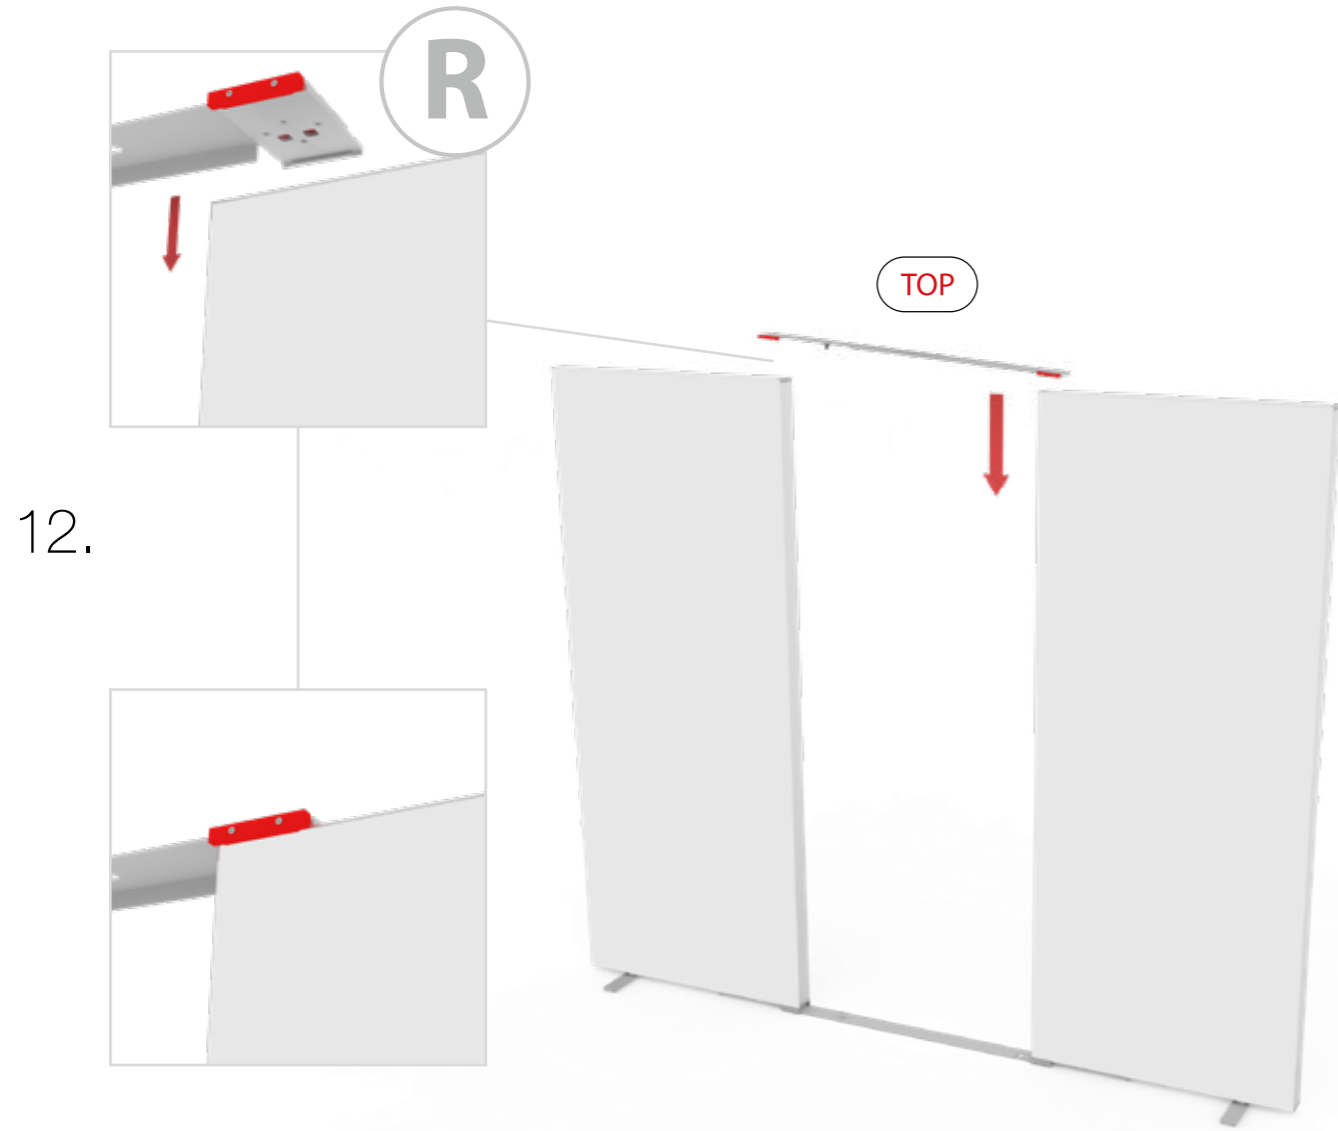

**BIG LED UP
DOOR**

Gerade Version/straight version 4
Aufbauanleitung/set up instruction

Eck- & Kojenversion/corner & storage version.....30
Aufbauanleitung/set up instruction

BIG LED UP DOOR

AXIS

RAHMENGRÖSSE/FRAME
SIZE: 98 x 199,2 / 239,2 / 297,2cm

GERADE VERSION/STRAIGHT VERSION

GERADE VERSION/STRAIGHT VERSION

GERADE VERSION/STRAIGHT VERSION

8.

9.

GERADE VERSION/STRAIGHT VERSION

GERADE VERSION/STRAIGHT VERSION

GERADE VERSION/STRAIGHT VERSION

GERADE VERSION/STRAIGHT VERSION

GERADE VERSION/STRAIGHT VERSION

GERADE VERSION/STRAIGHT VERSION

2 SEK. DRÜCKEN
PRESS FOR 2 SEC.

ECK- & KOJENVERSION/CORNER & STORAGE VERSION

corner-L

corner-R

storage room