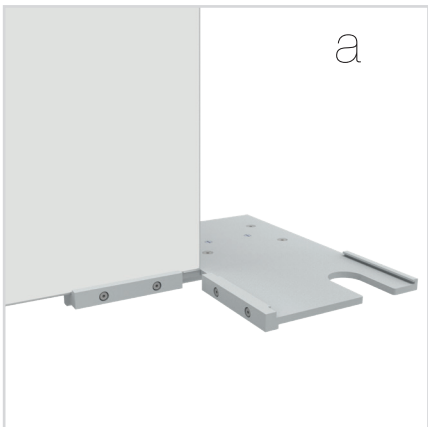

8.

ZUBEHÖR
ACCESSORIES

BIG LED UP

BLUP-conn-90

1.

ECK KLEMME/ CORNER CLAMP

SET UP INSTRUCTION
ACCESSORIES

The text 'BIG LED UP DOOR' is presented in a bold, stylized font. The letters are filled with a vibrant, multi-colored gradient of blue, red, and yellow, creating a sense of motion and energy. The text is set against a solid black background and is enclosed within a thin red rectangular border.

**BIG LED UP
DOOR**

Gerade Version/straight version 4
Aufbauanleitung/set up instruction

Eck- & Kojenversion/corner & storage version.....30
Aufbauanleitung/set up instruction

BIG LED UP DOOR

AXIS

RAHMENGRÖSSE/FRAME
SIZE: 98 x 199,2 / 239,2 / 297,2cm