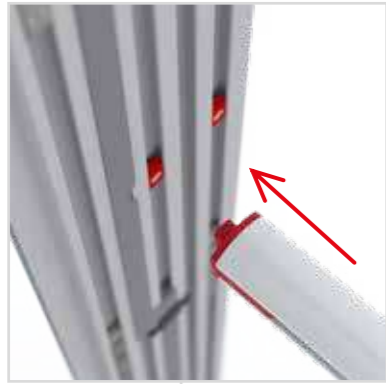

8.

10.

14.

15.

16.

17.

21.

22.

8.

ZUBEHÖR
ACCESSORIES

BIG LED UP

BLUP-conn-90

1.

ECK KLEMME/ CORNER CLAMP

SET UP INSTRUCTION
ACCESSORIES

The text 'BIG LED UP DOOR' is presented in a bold, stylized font. The letters are filled with a vibrant, multi-colored gradient of blue, red, and yellow, creating a sense of motion and energy. The text is set against a solid black background and is enclosed within a thin red rectangular border.