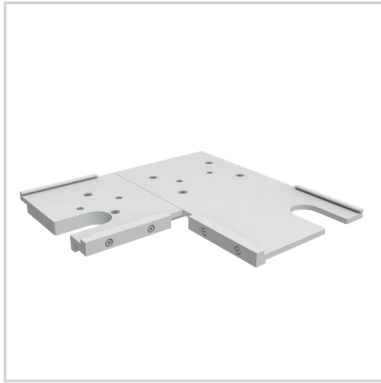

8.

ZUBEHÖR
ACCESSORIES

BIG LED UP

BLUP-conn-90

1.

ECK KLEMME/ CORNER CLAMP

SET UP INSTRUCTION
ACCESSORIES

The text 'BIG LED UP DOOR' is presented in a bold, stylized font. The letters are filled with a vibrant, multi-colored gradient of blue, red, and yellow, creating a sense of motion and energy. The text is set against a solid black background and is enclosed within a thin red rectangular border.

**BIG LED UP
DOOR**

Gerade Version/straight version 4
Aufbauanleitung/set up instruction

Eck- & Kojenversion/corner & storage version.....30
Aufbauanleitung/set up instruction

BIG LED UP DOOR

AXIS

RAHMENGRÖSSE/FRAME
SIZE: 98 x 199,2 / 239,2 / 297,2cm