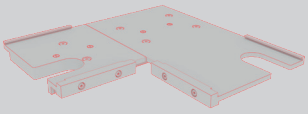

8.

ZUBEHÖR
ACCESSORIES

BIG LED UP

BLUP-conn-90

1.

ECK KLEMME/ CORNER CLAMP

SET UP INSTRUCTION
ACCESSORIES

The text 'BIG LED UP DOOR' is presented in a bold, stylized font. The letters are filled with a vibrant, multi-colored gradient of blue, red, and yellow, creating a sense of motion and energy. The text is set against a solid black background and is enclosed within a thin red rectangular border.

**BIG LED UP
DOOR**

Gerade Version/straight version 4
Aufbauanleitung/set up instruction

Eck- & Kojenversion/corner & storage version.....30
Aufbauanleitung/set up instruction

BIG LED UP DOOR

AXIS

RAHMENGRÖSSE/FRAME
SIZE: 98 x 199,2 / 239,2 / 297,2cm