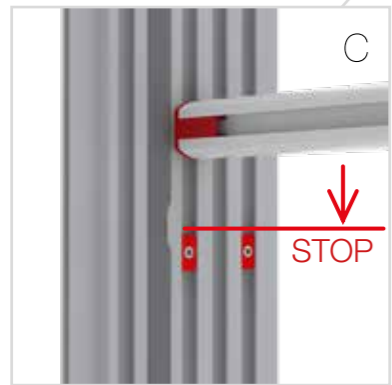

8.

ZUBEHÖR
ACCESSORIES

BIG LED UP

BLUP-conn-90

1.

ECK KLEMME/ CORNER CLAMP

SET UP INSTRUCTION
ACCESSORIES

The text 'BIG LED UP DOOR' is presented in a bold, stylized font. The letters are filled with a vibrant, multi-colored gradient of blue, red, and yellow, creating a sense of motion and energy. The text is set against a solid black background and is enclosed within a thin red rectangular border.

**BIG LED UP
DOOR**

Gerade Version/straight version 4
Aufbauanleitung/set up instruction

Eck- & Kojenversion/corner & storage version.....30
Aufbauanleitung/set up instruction

BIG LED UP DOOR

AXIS

RAHMENGRÖSSE/FRAME
SIZE: 98 x 199,2 / 239,2 / 297,2cm