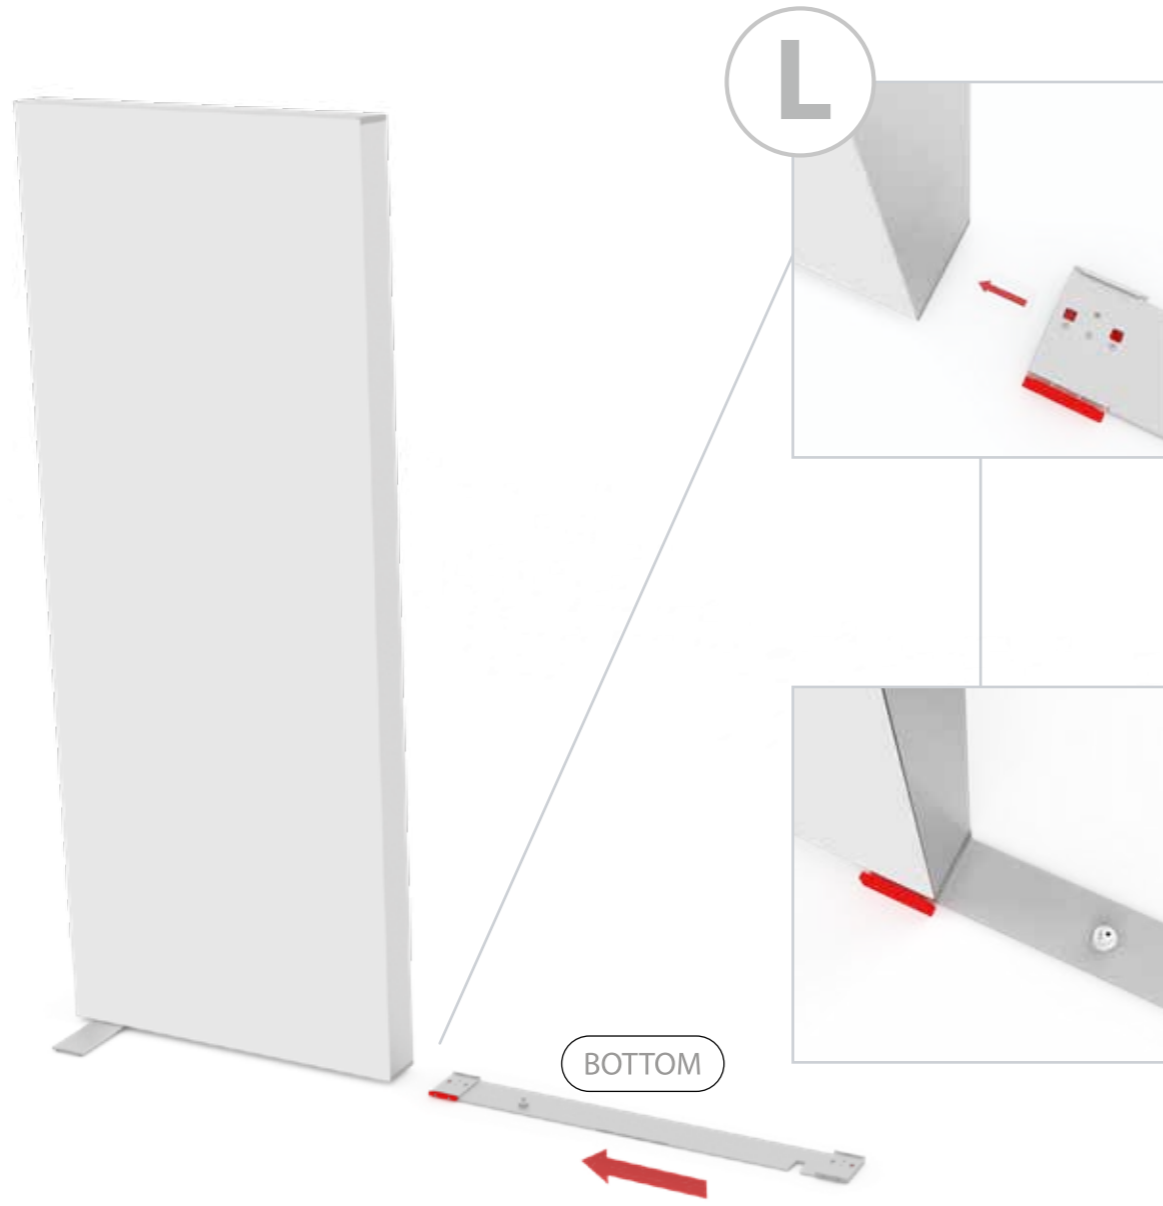

**BIG LED UP
DOOR**

Gerade Version/straight version 4
Aufbauanleitung/set up instruction

Eck- & Kojenversion/corner & storage version.....30
Aufbauanleitung/set up instruction

BIG LED UP DOOR

AXIS

RAHMENGRÖSSE/FRAME
SIZE: 98 x 199,2 / 239,2 / 297,2cm

GERADE VERSION/STRAIGHT VERSION

GERADE VERSION/STRAIGHT VERSION

GERADE VERSION/STRAIGHT VERSION

8.

9.

GERADE VERSION/STRAIGHT VERSION

GERADE VERSION/STRAIGHT VERSION

GERADE VERSION/STRAIGHT VERSION

GERADE VERSION/STRAIGHT VERSION

GERADE VERSION/STRAIGHT VERSION

GERADE VERSION/STRAIGHT VERSION

2 SEK. DRÜCKEN
PRESS FOR 2 SEC.

ECK- & KOJENVERSION/CORNER & STORAGE VERSION

corner-L

corner-R

storage room