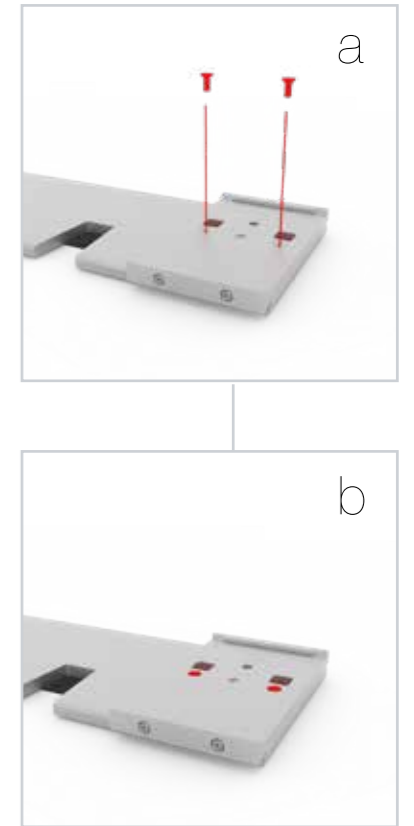

ECK KLEMME/ CORNER CLAMP

SET UP INSTRUCTION
ACCESSORIES

The text "BIG LED UP DOOR" is displayed in a bold, stylized font. The letters are filled with a vibrant, multi-colored gradient of red, orange, yellow, and blue, creating a sense of motion and energy. The text is set against a solid black background and is enclosed within a thin red rectangular border.

**BIG LED UP
DOOR**

Gerade Version/straight version 4
Aufbauanleitung/set up instruction

Eck- & Kojenversion/corner & storage version.....30
Aufbauanleitung/set up instruction

BIG LED UP DOOR

AXIS

RAHMENGRÖSSE/FRAME
SIZE: 98 x 199,2 / 239,2 / 297,2cm

E1 S1-DOOR E
NUR FÜR DIE HÖHE
240/298 ERFORDERLICH
ONLY NEEDED FOR THE
HEIGHT 240/298

1.

TÜR/DOOR

TÜR/DOOR

TÜR/DOOR

6.

7.

GERADE VERSION/STRAIGHT VERSION