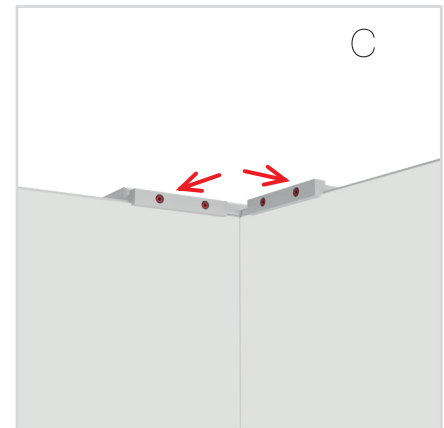

ECK KLEMME/ CORNER CLAMP

SET UP INSTRUCTION
ACCESSORIES

The text "BIG LED UP DOOR" is displayed in a bold, stylized font. The letters are filled with a vibrant, multi-colored gradient of red, orange, yellow, and blue, creating a sense of motion and energy. The text is set against a solid black background and is enclosed within a thin red rectangular border.

**BIG LED UP
DOOR**

Gerade Version/straight version 4
Aufbauanleitung/set up instruction

Eck- & Kojenversion/corner & storage version.....30
Aufbauanleitung/set up instruction

BIG LED UP DOOR

AXIS

RAHMENGRÖSSE/FRAME
SIZE: 98 x 199,2 / 239,2 / 297,2cm