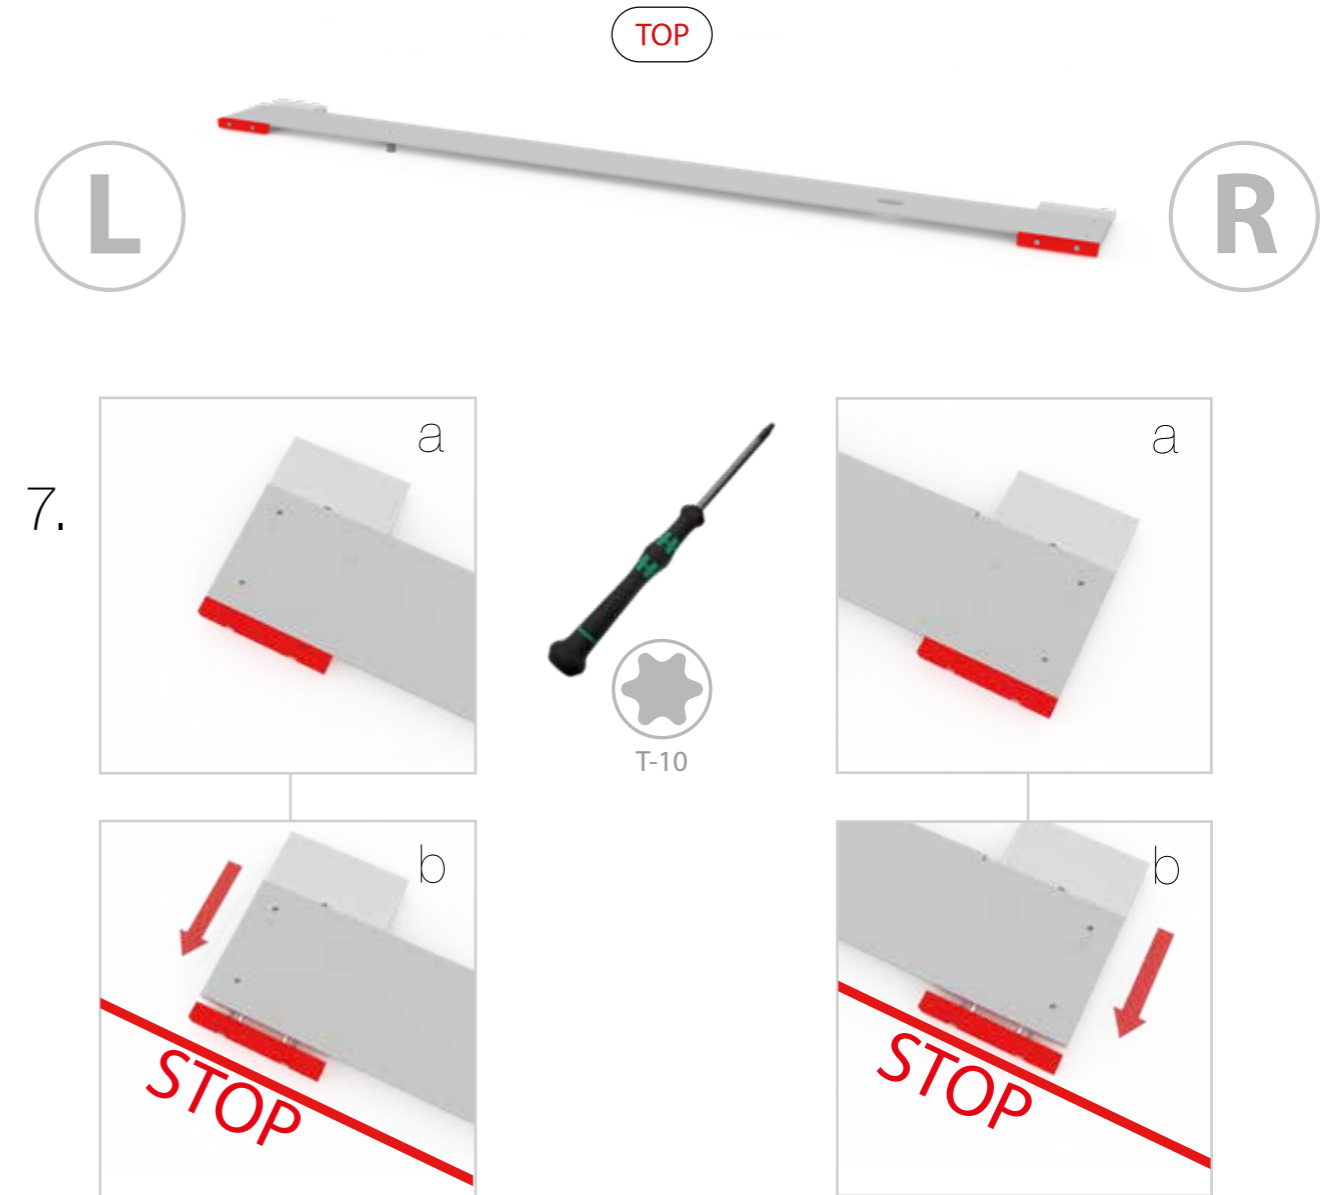

GERADE VERSION/STRAIGHT VERSION