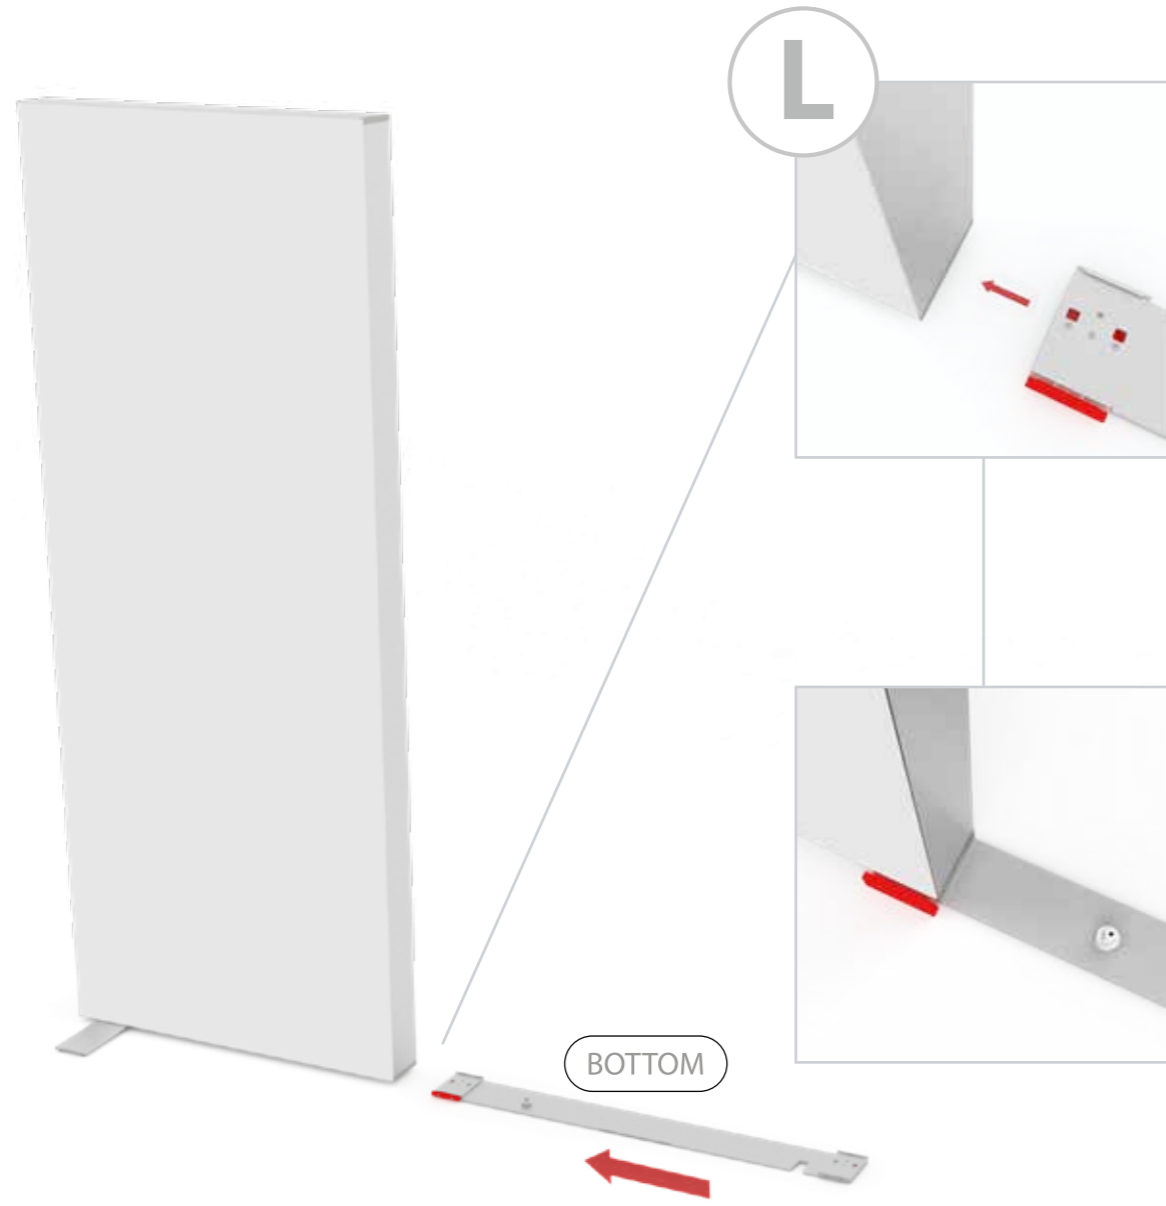

ECK KLEMME/ CORNER CLAMP

SET UP INSTRUCTION
ACCESSORIES

The text "BIG LED UP DOOR" is displayed in a bold, stylized font. The letters are filled with a vibrant, multi-colored gradient of red, orange, yellow, and blue, creating a sense of motion and energy. The text is set against a solid black background and is enclosed within a thin red rectangular border.

**BIG LED UP
DOOR**

Gerade Version/straight version 4
Aufbauanleitung/set up instruction

Eck- & Kojenversion/corner & storage version.....30
Aufbauanleitung/set up instruction

BIG LED UP DOOR

AXIS

RAHMENGRÖSSE/FRAME
SIZE: 98 x 199,2 / 239,2 / 297,2cm

GERADE VERSION/STRAIGHT VERSION

GERADE VERSION/STRAIGHT VERSION

GERADE VERSION/STRAIGHT VERSION

8.

9.

GERADE VERSION/STRAIGHT VERSION

GERADE VERSION/STRAIGHT VERSION

GERADE VERSION/STRAIGHT VERSION

GERADE VERSION/STRAIGHT VERSION

GERADE VERSION/STRAIGHT VERSION

GERADE VERSION/STRAIGHT VERSION

2 SEK. DRÜCKEN
PRESS FOR 2 SEC.

ECK- & KOJENVERSION/CORNER & STORAGE VERSION

corner-L

corner-R

storage room