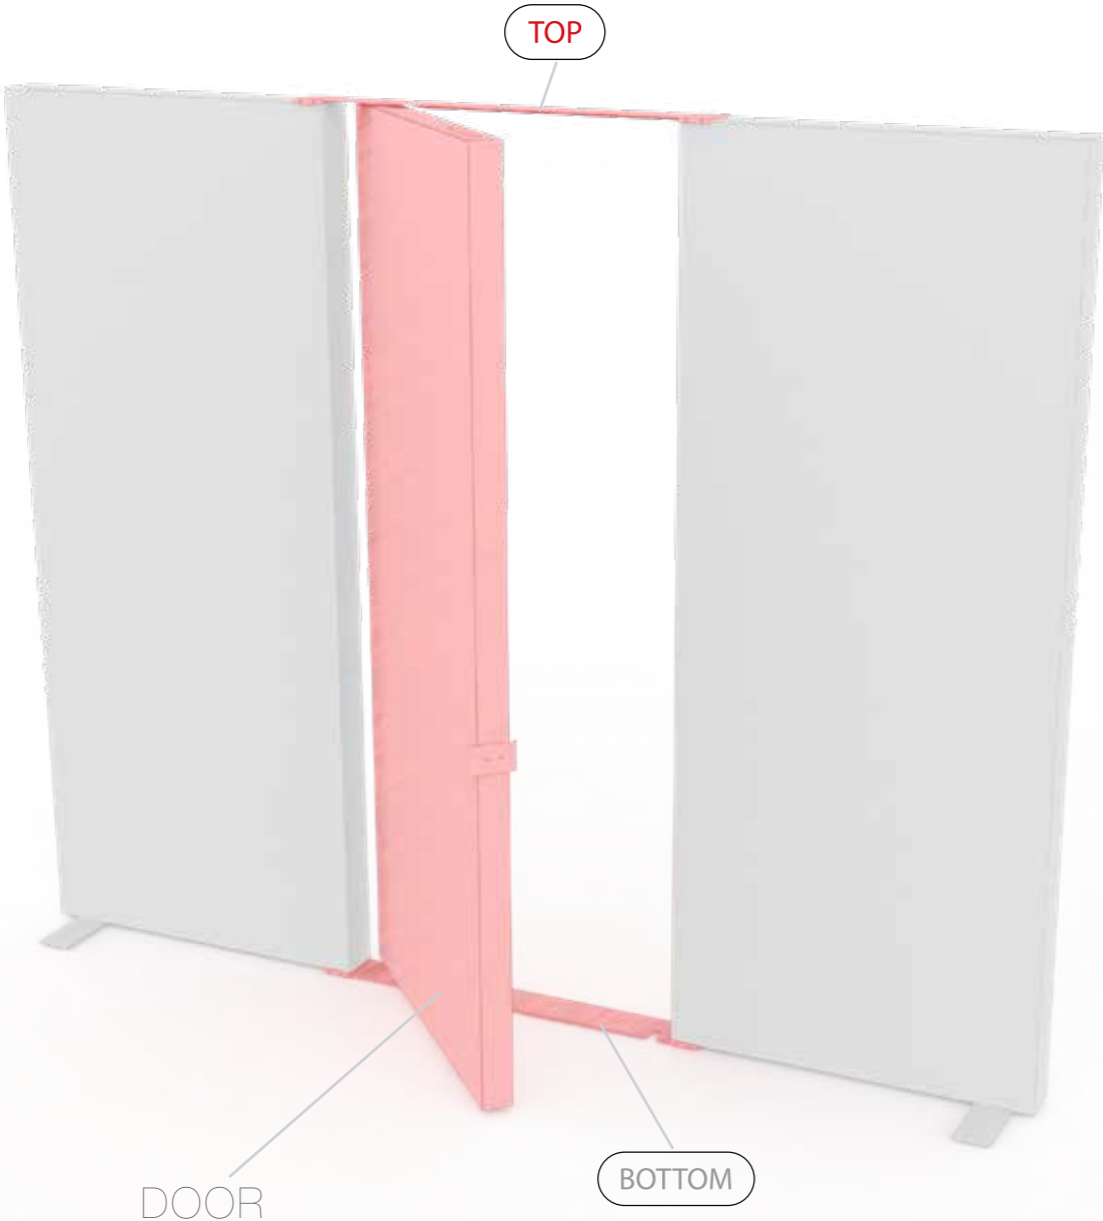

ECK KLEMME/ CORNER CLAMP

SET UP INSTRUCTION
ACCESSORIES

The text "BIG LED UP DOOR" is displayed in a bold, stylized font. The letters are filled with a vibrant, multi-colored gradient of red, orange, yellow, and blue, creating a sense of motion and energy. The text is set against a solid black background and is enclosed within a thin red rectangular border.

**BIG LED UP
DOOR**

Gerade Version/straight version 4
Aufbauanleitung/set up instruction

Eck- & Kojenversion/corner & storage version.....30
Aufbauanleitung/set up instruction

BIG LED UP DOOR

AXIS

RAHMENGRÖSSE/FRAME
SIZE: 98 x 199,2 / 239,2 / 297,2cm