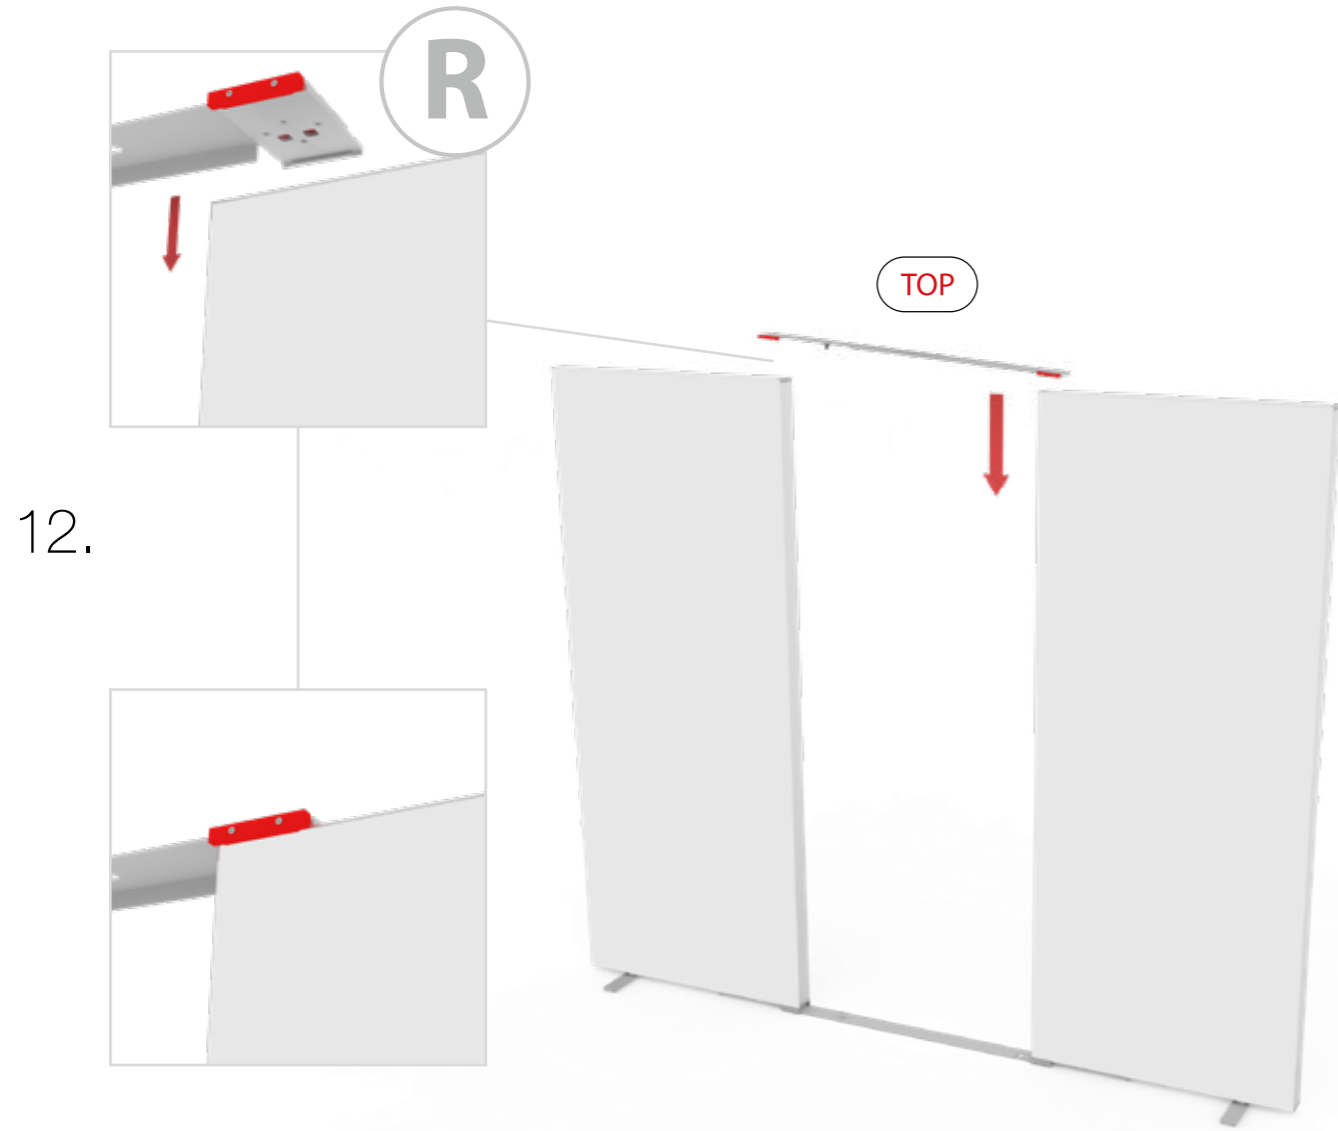

ECK KLEMME/ CORNER CLAMP

SET UP INSTRUCTION
ACCESSORIES

The text "BIG LED UP DOOR" is displayed in a bold, stylized font. The letters are filled with a vibrant, multi-colored gradient of red, orange, yellow, and blue, creating a sense of motion and energy. The text is set against a solid black background and is enclosed within a thin red rectangular border.

**BIG LED UP
DOOR**

Gerade Version/straight version 4
Aufbauanleitung/set up instruction

Eck- & Kojenversion/corner & storage version.....30
Aufbauanleitung/set up instruction

BIG LED UP DOOR

AXIS

RAHMENGRÖSSE/FRAME
SIZE: 98 x 199,2 / 239,2 / 297,2cm

GERADE VERSION/STRAIGHT VERSION

GERADE VERSION/STRAIGHT VERSION

GERADE VERSION/STRAIGHT VERSION

8.

9.

GERADE VERSION/STRAIGHT VERSION

GERADE VERSION/STRAIGHT VERSION

GERADE VERSION/STRAIGHT VERSION

GERADE VERSION/STRAIGHT VERSION

GERADE VERSION/STRAIGHT VERSION

GERADE VERSION/STRAIGHT VERSION

2 SEK. DRÜCKEN
PRESS FOR 2 SEC.

ECK- & KOJENVERSION/CORNER & STORAGE VERSION

corner-L

corner-R

storage room