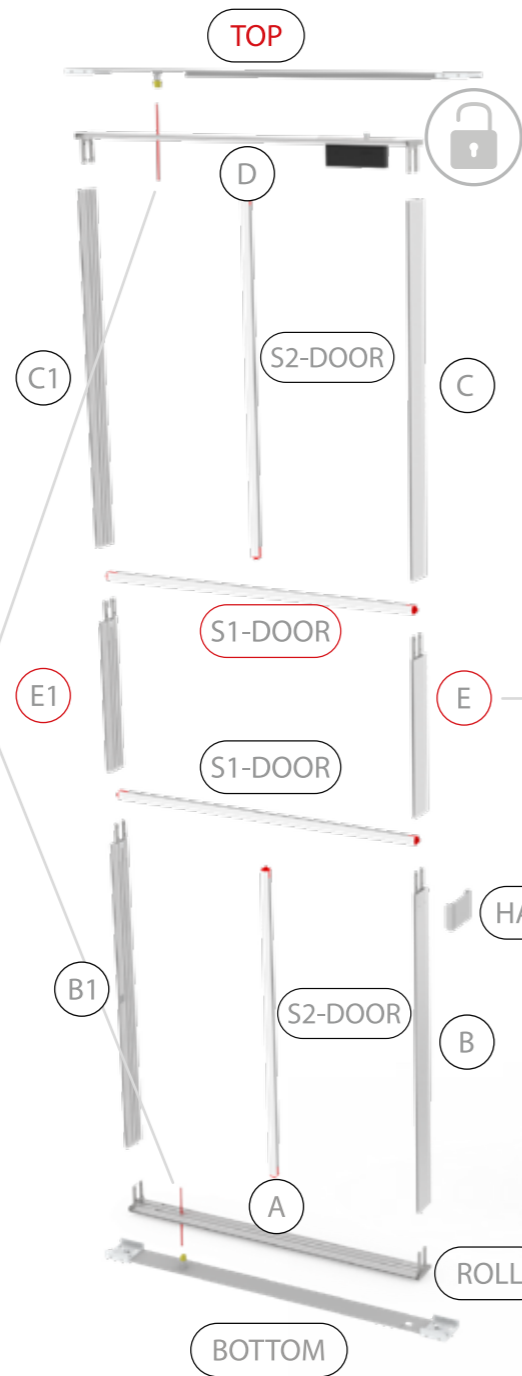

ECK KLEMME/ CORNER CLAMP

SET UP INSTRUCTION
ACCESSORIES

The text "BIG LED UP DOOR" is displayed in a bold, stylized font. The letters are filled with a vibrant, multi-colored gradient of red, orange, yellow, and blue, creating a sense of motion and energy. The text is set against a solid black background and is enclosed within a thin red rectangular border.

**BIG LED UP
DOOR**

Gerade Version/straight version 4
Aufbauanleitung/set up instruction

Eck- & Kojenversion/corner & storage version.....30
Aufbauanleitung/set up instruction

BIG LED UP DOOR

AXIS

RAHMENGRÖSSE/FRAME
SIZE: 98 x 199,2 / 239,2 / 297,2cm

E1 S1-DOOR E
NUR FÜR DIE HÖHE
240/298 ERFORDERLICH
ONLY NEEDED FOR THE
HEIGHT 240/298

1.

TÜR/DOOR

TÜR/DOOR

TÜR/DOOR

6.

7.

GERADE VERSION/STRAIGHT VERSION