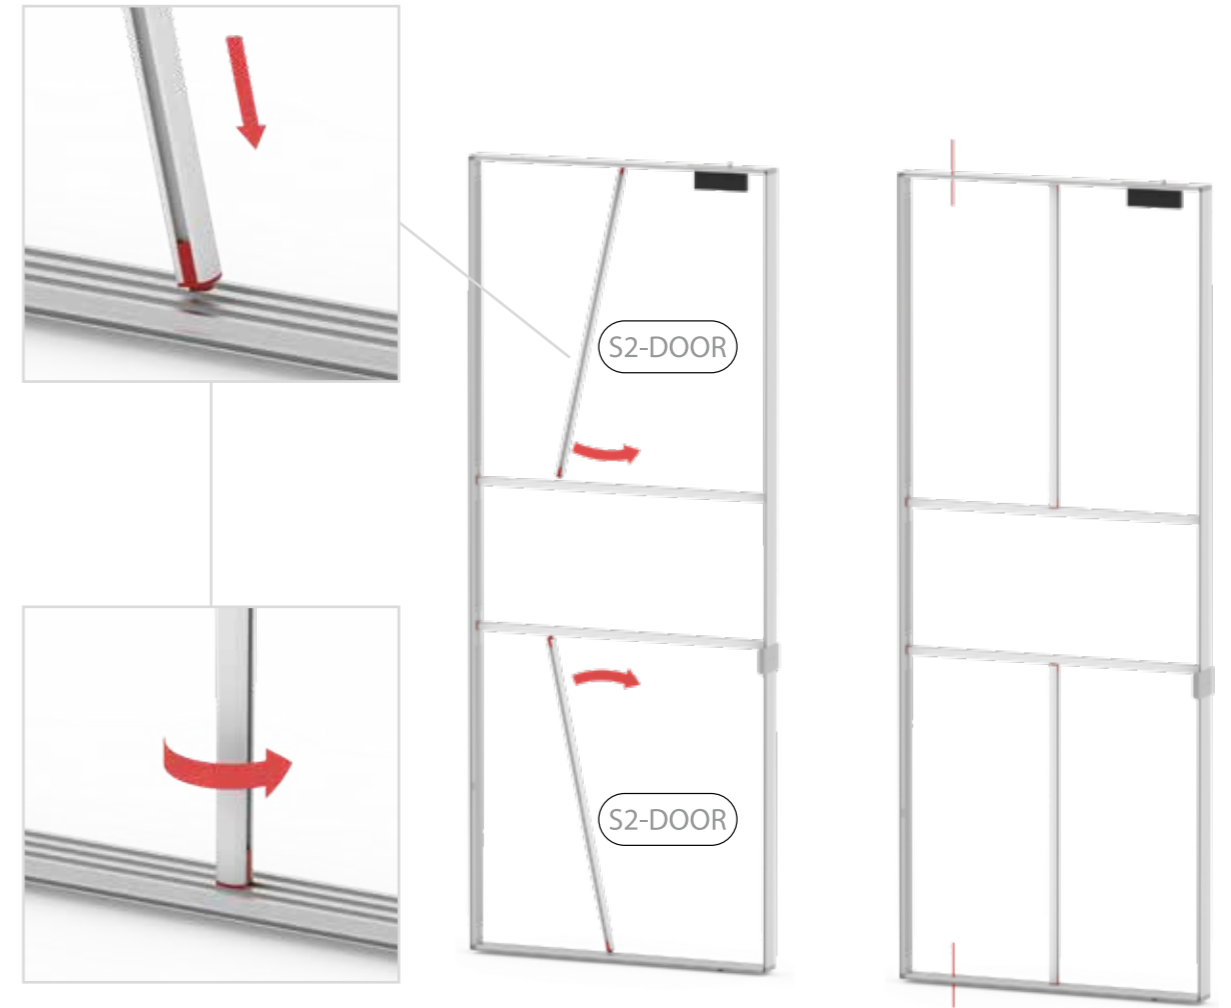

ECK KLEMME/ CORNER CLAMP

SET UP INSTRUCTION
ACCESSORIES

The text "BIG LED UP DOOR" is displayed in a bold, stylized font. The letters are filled with a vibrant, multi-colored gradient of red, orange, yellow, and blue, creating a sense of motion and energy. The text is set against a solid black background and is enclosed within a thin red rectangular border.

**BIG LED UP
DOOR**

Gerade Version/straight version 4
Aufbauanleitung/set up instruction

Eck- & Kojenversion/corner & storage version.....30
Aufbauanleitung/set up instruction

BIG LED UP DOOR

AXIS

RAHMENGRÖSSE/FRAME
SIZE: 98 x 199,2 / 239,2 / 297,2cm

E1 S1-DOOR E
NUR FÜR DIE HÖHE
240/298 ERFORDERLICH
ONLY NEEDED FOR THE
HEIGHT 240/298

1.

TÜR/DOOR

TÜR/DOOR

TÜR/DOOR

6.

7.

GERADE VERSION/STRAIGHT VERSION