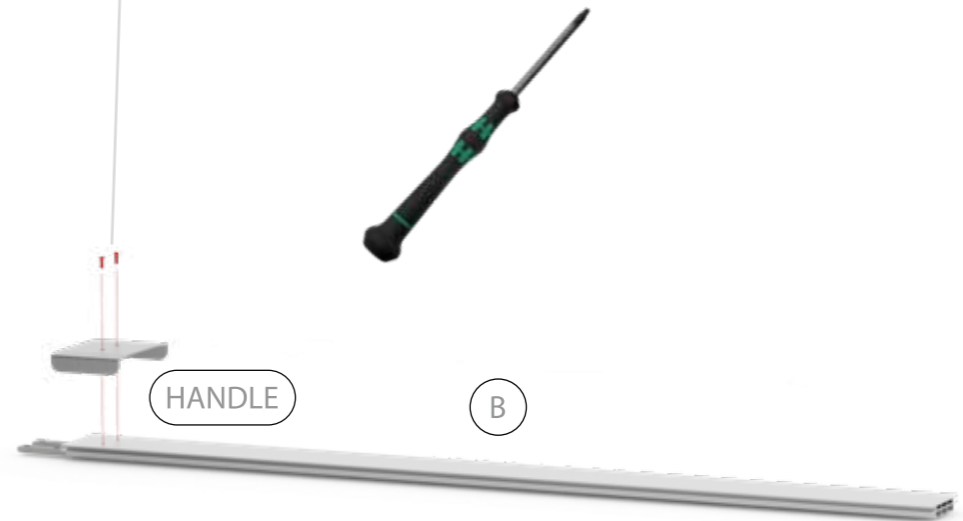

BIG LED UP DOOR

AXIS

RAHMENGRÖSSE/FRAME
SIZE: 98 x 199,2 / 239,2 / 297,2cm

E1 S1-DOOR E
NUR FÜR DIE HÖHE
240/298 ERFORDERLICH
ONLY NEEDED FOR THE
HEIGHT 240/298

1.