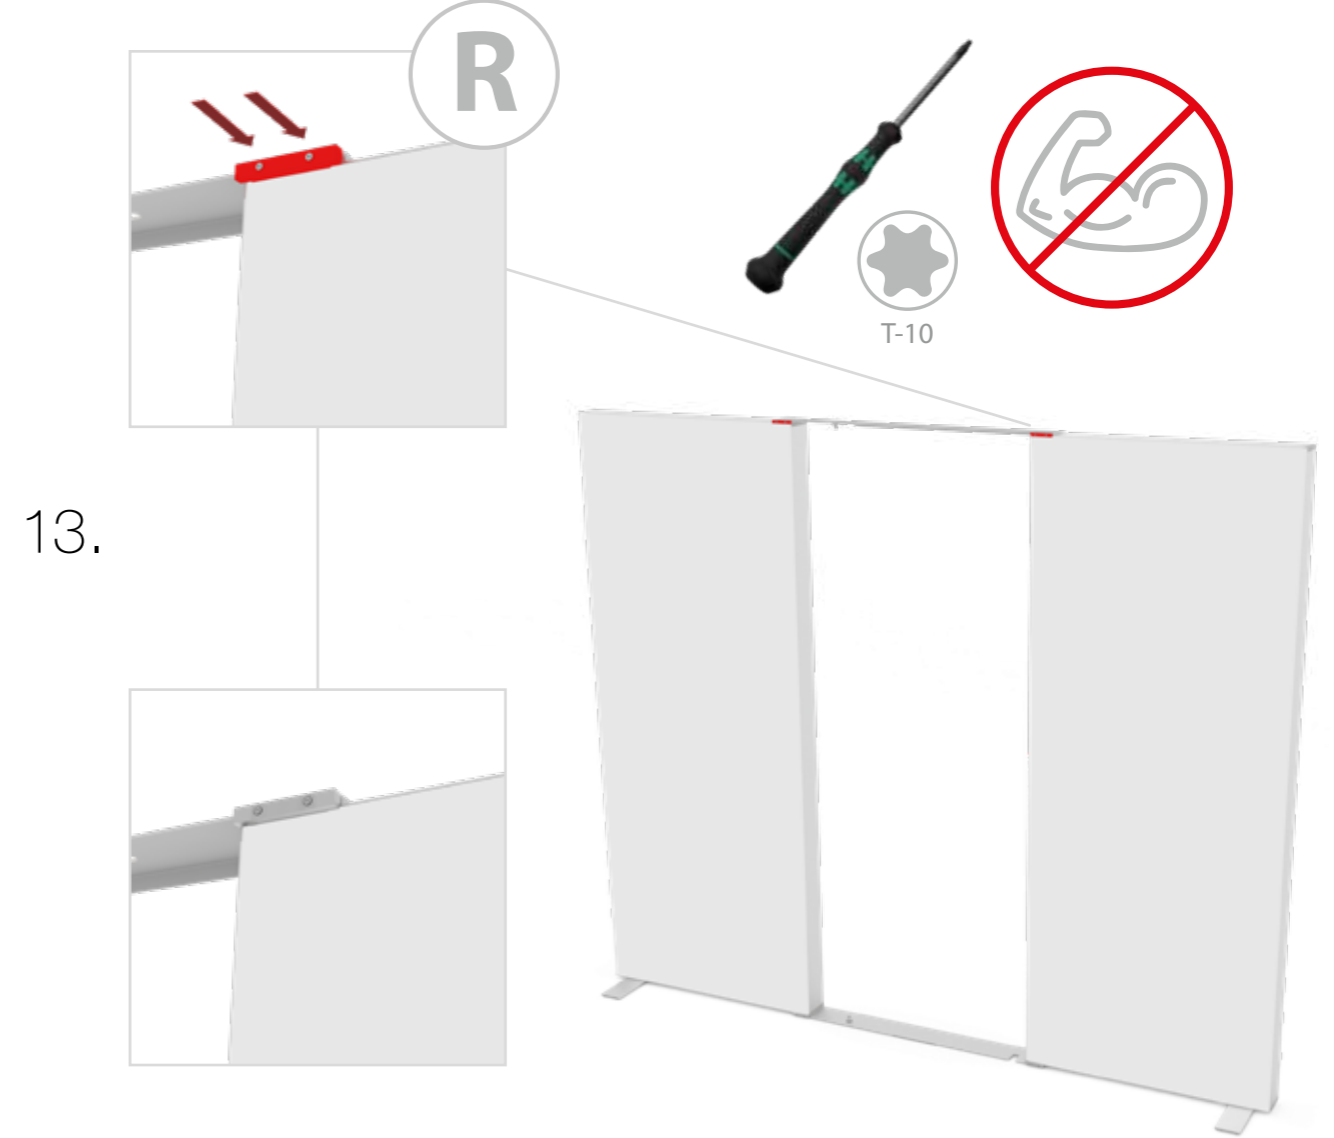

ECK KLEMME/ CORNER CLAMP

SET UP INSTRUCTION
ACCESSORIES

The text "BIG LED UP DOOR" is displayed in a bold, stylized font. The letters are filled with a vibrant, multi-colored gradient of red, orange, yellow, and blue, creating a sense of motion and energy. The text is set against a solid black background and is enclosed within a thin red rectangular border.

**BIG LED UP
DOOR**

Gerade Version/straight version 4
Aufbauanleitung/set up instruction

Eck- & Kojenversion/corner & storage version.....30
Aufbauanleitung/set up instruction

BIG LED UP DOOR

AXIS

RAHMENGRÖSSE/FRAME
SIZE: 98 x 199,2 / 239,2 / 297,2cm

GERADE VERSION/STRAIGHT VERSION

GERADE VERSION/STRAIGHT VERSION

GERADE VERSION/STRAIGHT VERSION

8.

9.

GERADE VERSION/STRAIGHT VERSION

GERADE VERSION/STRAIGHT VERSION

GERADE VERSION/STRAIGHT VERSION

GERADE VERSION/STRAIGHT VERSION

GERADE VERSION/STRAIGHT VERSION

GERADE VERSION/STRAIGHT VERSION

2 SEK. DRÜCKEN
PRESS FOR 2 SEC.

ECK- & KOJENVERSION/CORNER & STORAGE VERSION

corner-L

corner-R

storage room