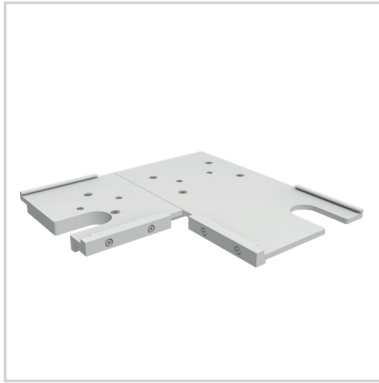

BLUP-conn-90