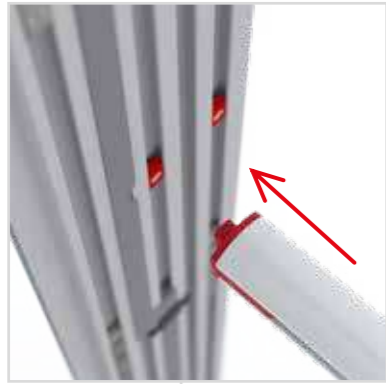

8.

10.

14.

15.

16.

17.

21.

22.

ECK KLEMME/ CORNER CLAMP

SET UP INSTRUCTION
ACCESSORIES

The text "BIG LED UP DOOR" is displayed in a bold, stylized font. The letters are filled with a vibrant, multi-colored gradient of red, orange, yellow, and blue, creating a sense of motion and energy. The text is set against a solid black background and is enclosed within a thin red rectangular border.