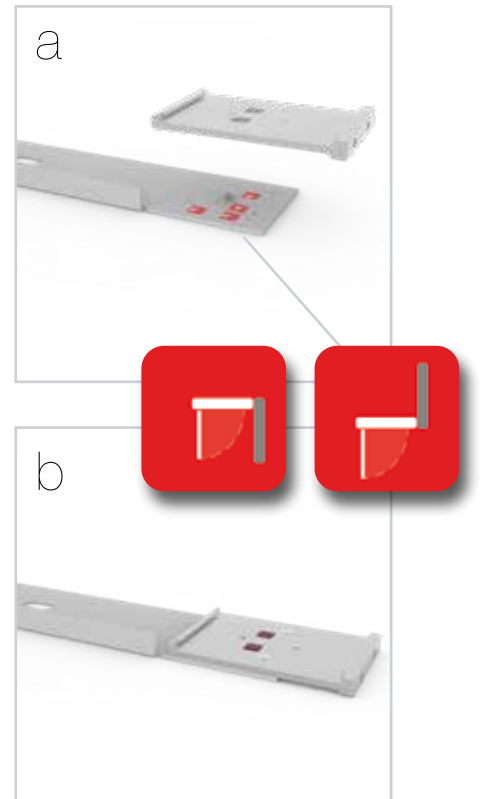

ECK- & KOJENVERSION/CORNER & STORAGE VERSION