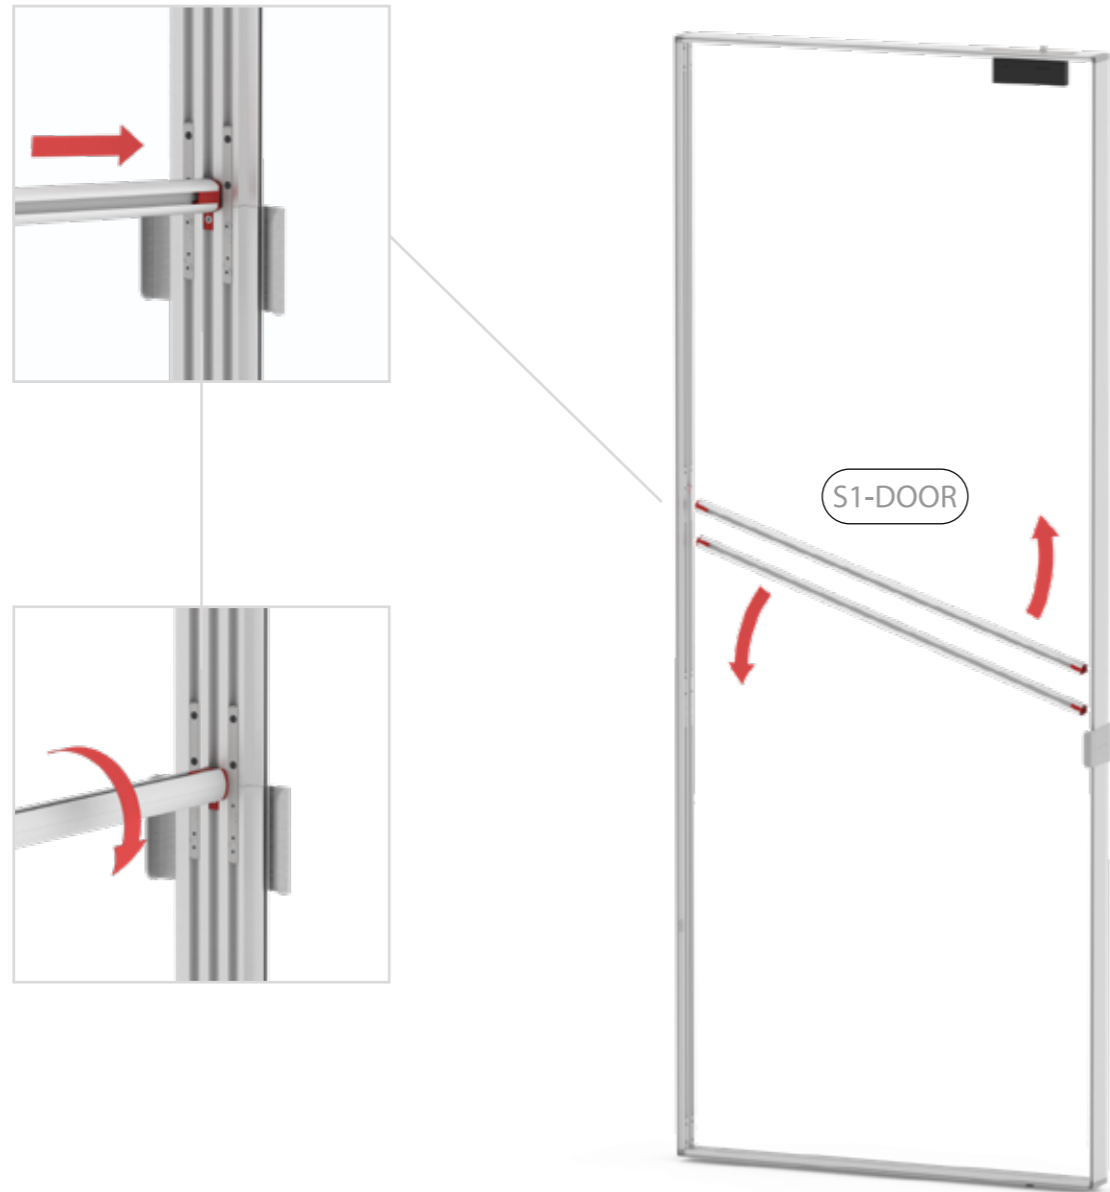

ECK KLEMME/ CORNER CLAMP

SET UP INSTRUCTION
ACCESSORIES

The text "BIG LED UP DOOR" is displayed in a bold, stylized font. The letters are filled with a vibrant, multi-colored gradient of red, orange, yellow, and blue, creating a sense of motion and energy. The text is set against a solid black background and is enclosed within a thin red rectangular border.

**BIG LED UP
DOOR**

Gerade Version/straight version 4
Aufbauanleitung/set up instruction

Eck- & Kojenversion/corner & storage version.....30
Aufbauanleitung/set up instruction

BIG LED UP DOOR

AXIS

RAHMENGRÖSSE/FRAME
SIZE: 98 x 199,2 / 239,2 / 297,2cm

E1 S1-DOOR E
NUR FÜR DIE HÖHE
240/298 ERFORDERLICH
ONLY NEEDED FOR THE
HEIGHT 240/298

1.

TÜR/DOOR

TÜR/DOOR

TÜR/DOOR

6.

7.

GERADE VERSION/STRAIGHT VERSION

GERADE VERSION/STRAIGHT VERSION

GERADE VERSION/STRAIGHT VERSION

GERADE VERSION/STRAIGHT VERSION

8.

9.

GERADE VERSION/STRAIGHT VERSION

GERADE VERSION/STRAIGHT VERSION

GERADE VERSION/STRAIGHT VERSION