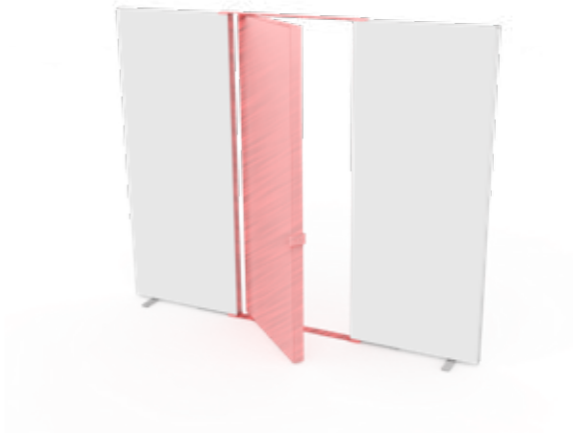

ECK KLEMME/ CORNER CLAMP

SET UP INSTRUCTION
ACCESSORIES

The text "BIG LED UP DOOR" is displayed in a bold, stylized font. The letters are filled with a vibrant, multi-colored gradient of red, orange, yellow, and blue, creating a sense of motion and energy. The text is set against a solid black background and is enclosed within a thin red rectangular border.

**BIG LED UP
DOOR**

Gerade Version/straight version 4
Aufbauanleitung/set up instruction

Eck- & Kojenversion/corner & storage version.....30
Aufbauanleitung/set up instruction

BIG LED UP DOOR

AXIS

RAHMENGRÖSSE/FRAME
SIZE: 98 x 199,2 / 239,2 / 297,2cm