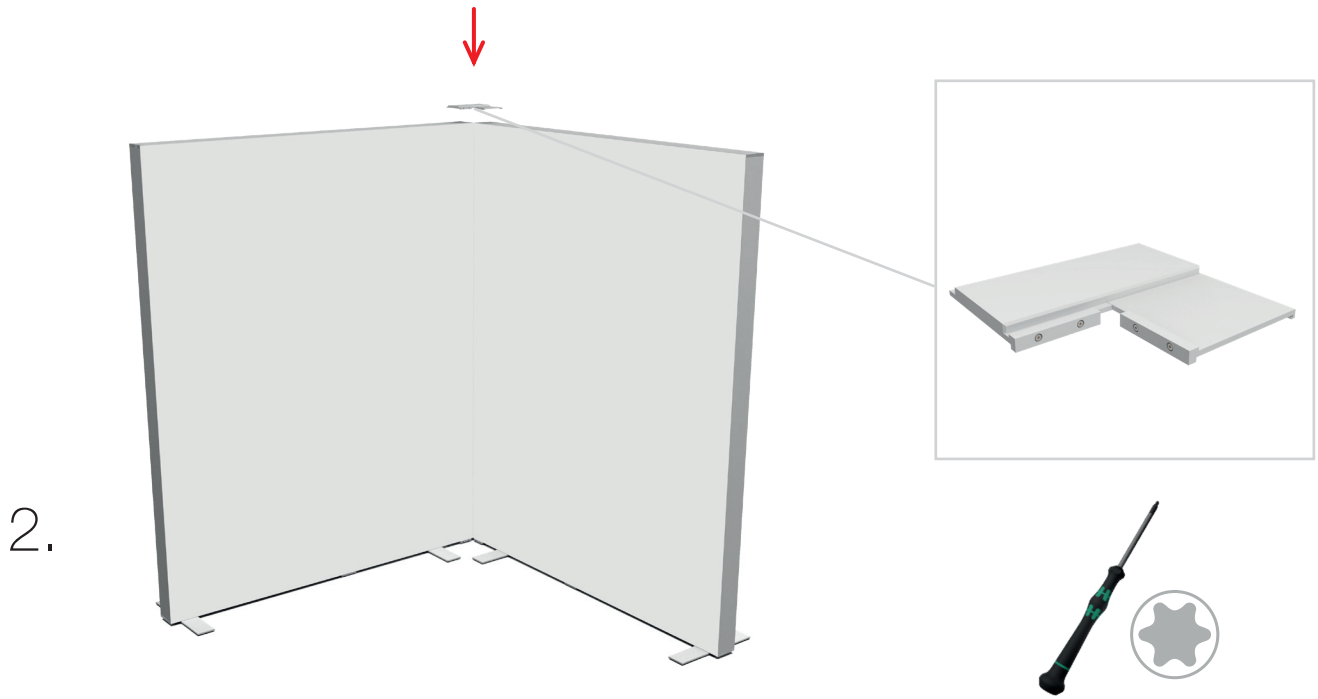

ECK KLEMME/ CORNER CLAMP

SET UP INSTRUCTION
ACCESSORIES

The text "BIG LED UP DOOR" is displayed in a bold, stylized font. The letters are filled with a vibrant, multi-colored gradient of red, orange, yellow, and blue, creating a sense of motion and energy. The text is set against a solid black background and is enclosed within a thin red rectangular border.

**BIG LED UP
DOOR**

Gerade Version/straight version 4
Aufbauanleitung/set up instruction

Eck- & Kojenversion/corner & storage version.....30
Aufbauanleitung/set up instruction

BIG LED UP DOOR

AXIS

RAHMENGRÖSSE/FRAME
SIZE: 98 x 199,2 / 239,2 / 297,2cm