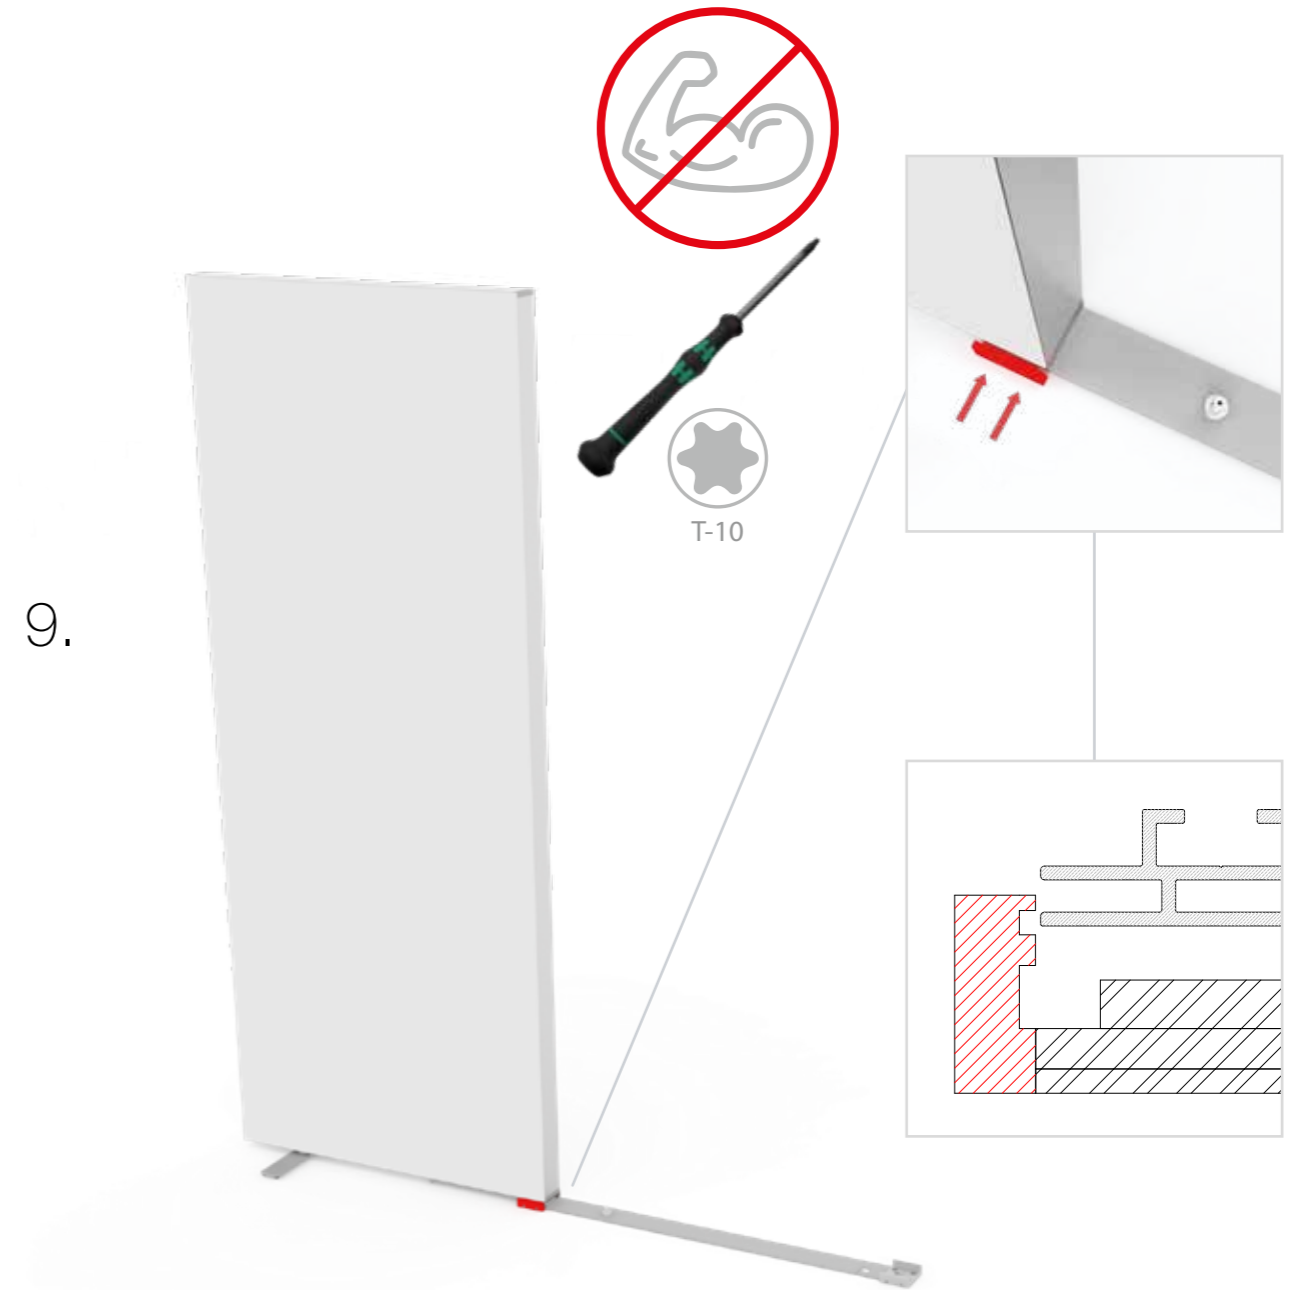

ECK KLEMME/ CORNER CLAMP

SET UP INSTRUCTION
ACCESSORIES

The text "BIG LED UP DOOR" is displayed in a bold, stylized font. The letters are filled with a vibrant, multi-colored gradient of red, orange, yellow, and blue, creating a sense of motion and energy. The text is set against a solid black background and is enclosed within a thin red rectangular border.

**BIG LED UP
DOOR**

Gerade Version/straight version 4
Aufbauanleitung/set up instruction

Eck- & Kojenversion/corner & storage version.....30
Aufbauanleitung/set up instruction

BIG LED UP DOOR

AXIS

RAHMENGRÖSSE/FRAME
SIZE: 98 x 199,2 / 239,2 / 297,2cm

GERADE VERSION/STRAIGHT VERSION

GERADE VERSION/STRAIGHT VERSION

GERADE VERSION/STRAIGHT VERSION

8.

9.

GERADE VERSION/STRAIGHT VERSION

GERADE VERSION/STRAIGHT VERSION

GERADE VERSION/STRAIGHT VERSION

GERADE VERSION/STRAIGHT VERSION

GERADE VERSION/STRAIGHT VERSION

GERADE VERSION/STRAIGHT VERSION

2 SEK. DRÜCKEN
PRESS FOR 2 SEC.

ECK- & KOJENVERSION/CORNER & STORAGE VERSION

corner-L

corner-R

storage room