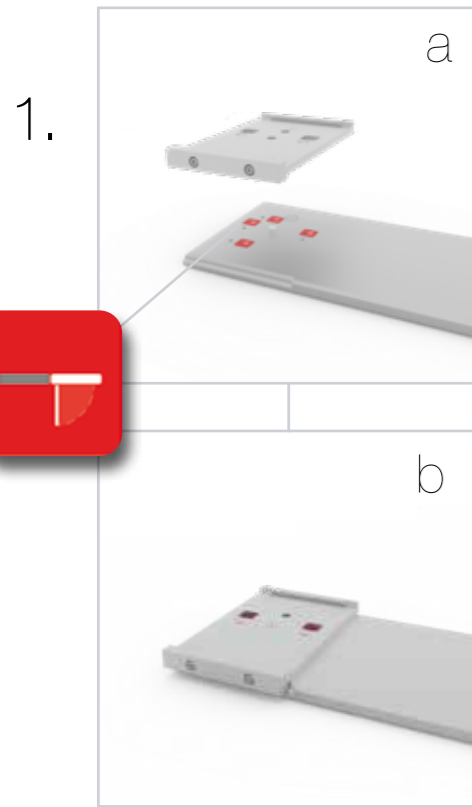

ECK KLEMME/ CORNER CLAMP

SET UP INSTRUCTION
ACCESSORIES

The text "BIG LED UP DOOR" is displayed in a bold, stylized font. The letters are filled with a vibrant, multi-colored gradient of red, orange, yellow, and blue, creating a sense of motion and energy. The text is set against a solid black background and is enclosed within a thin red rectangular border.

**BIG LED UP
DOOR**

Gerade Version/straight version 4
Aufbauanleitung/set up instruction

Eck- & Kojenversion/corner & storage version.....30
Aufbauanleitung/set up instruction

BIG LED UP DOOR

AXIS

RAHMENGRÖSSE/FRAME
SIZE: 98 x 199,2 / 239,2 / 297,2cm

E1 S1-DOOR E
NUR FÜR DIE HÖHE
240/298 ERFORDERLICH
ONLY NEEDED FOR THE
HEIGHT 240/298

1.

TÜR/DOOR

TÜR/DOOR

TÜR/DOOR

6.

7.

GERADE VERSION/STRAIGHT VERSION

GERADE VERSION/STRAIGHT VERSION

GERADE VERSION/STRAIGHT VERSION

GERADE VERSION/STRAIGHT VERSION

8.

9.

GERADE VERSION/STRAIGHT VERSION

GERADE VERSION/STRAIGHT VERSION

GERADE VERSION/STRAIGHT VERSION