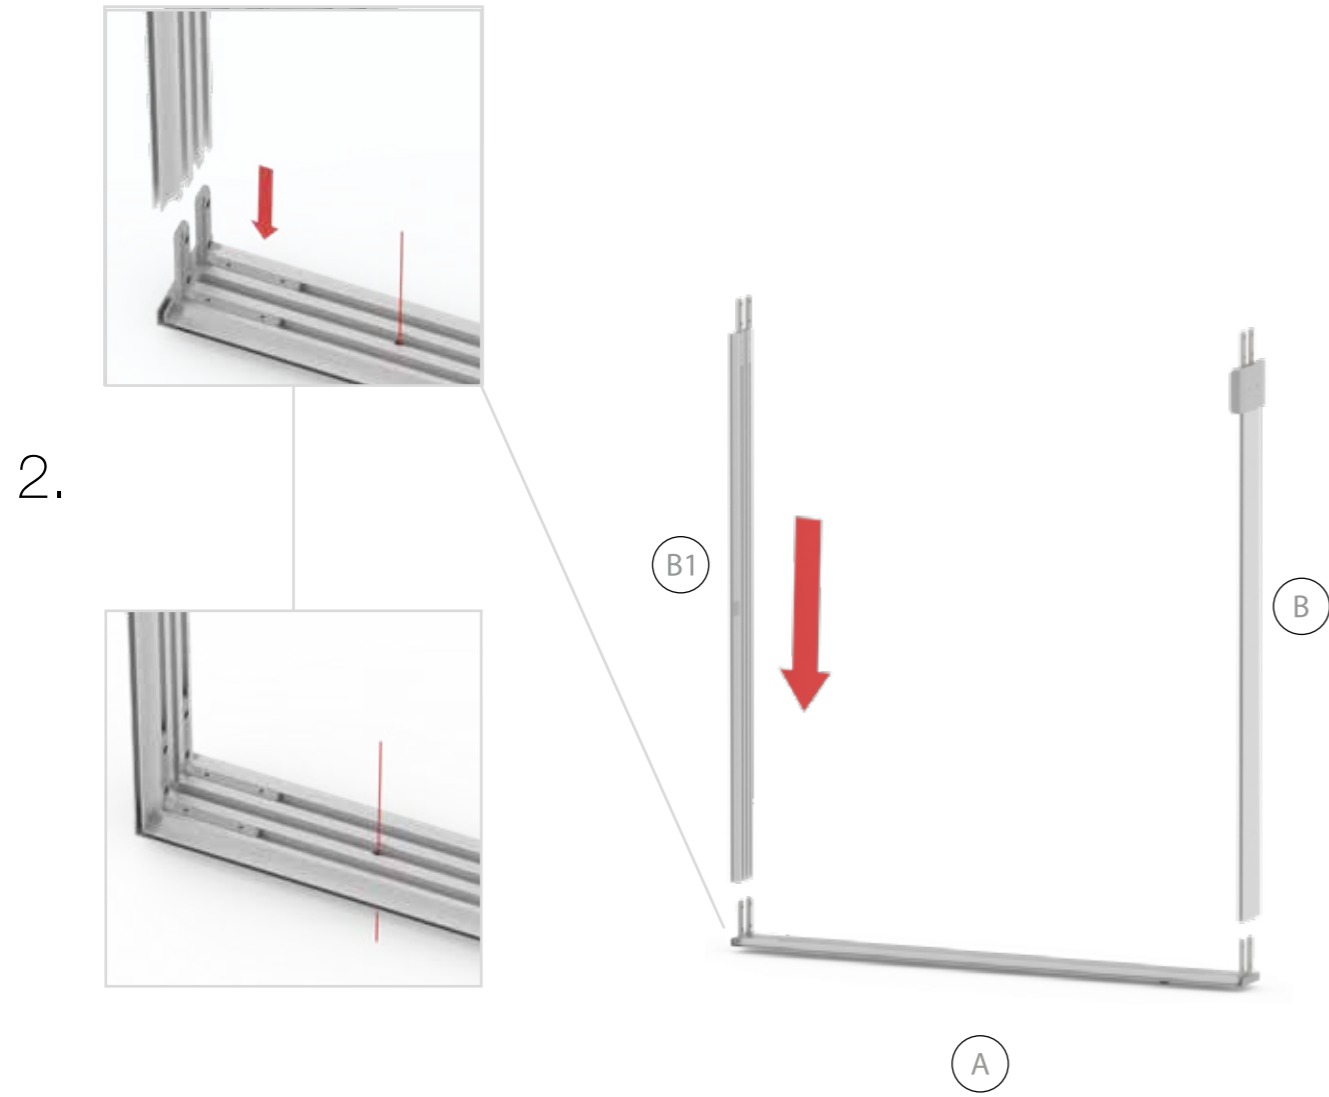

ECK KLEMME/ CORNER CLAMP

SET UP INSTRUCTION
ACCESSORIES

The text "BIG LED UP DOOR" is displayed in a bold, stylized font. The letters are filled with a vibrant, multi-colored gradient of red, orange, yellow, and blue, creating a sense of motion and energy. The text is set against a solid black background and is enclosed within a thin red rectangular border.

**BIG LED UP
DOOR**

Gerade Version/straight version 4
Aufbauanleitung/set up instruction

Eck- & Kojenversion/corner & storage version.....30
Aufbauanleitung/set up instruction

BIG LED UP DOOR

AXIS

RAHMENGRÖSSE/FRAME
SIZE: 98 x 199,2 / 239,2 / 297,2cm

E1 S1-DOOR E
NUR FÜR DIE HÖHE
240/298 ERFORDERLICH
ONLY NEEDED FOR THE
HEIGHT 240/298

1.

TÜR/DOOR

TÜR/DOOR

TÜR/DOOR

6.

7.

GERADE VERSION/STRAIGHT VERSION