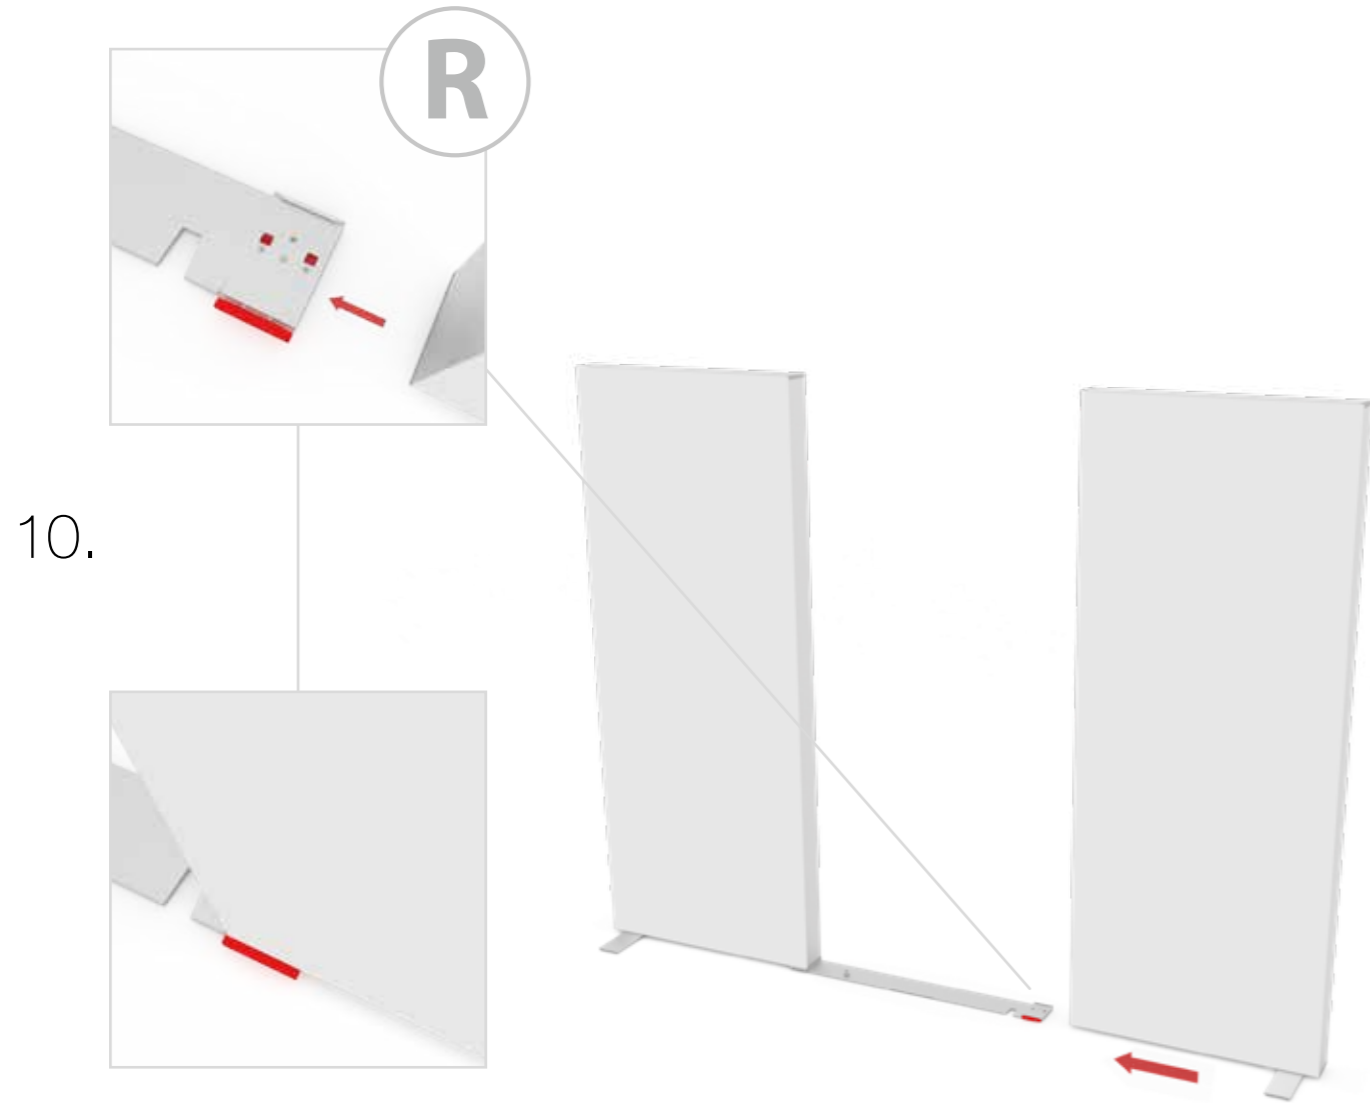

**BIG LED UP
DOOR**

Gerade Version/straight version 4
Aufbauanleitung/set up instruction

Eck- & Kojenversion/corner & storage version.....30
Aufbauanleitung/set up instruction

BIG LED UP DOOR

AXIS

RAHMENGRÖSSE/FRAME
SIZE: 98 x 199,2 / 239,2 / 297,2cm

GERADE VERSION/STRAIGHT VERSION

GERADE VERSION/STRAIGHT VERSION

GERADE VERSION/STRAIGHT VERSION

8.

9.

GERADE VERSION/STRAIGHT VERSION

GERADE VERSION/STRAIGHT VERSION

GERADE VERSION/STRAIGHT VERSION

GERADE VERSION/STRAIGHT VERSION

GERADE VERSION/STRAIGHT VERSION

GERADE VERSION/STRAIGHT VERSION

2 SEK. DRÜCKEN
PRESS FOR 2 SEC.

ECK- & KOJENVERSION/CORNER & STORAGE VERSION

corner-L

corner-R

storage room