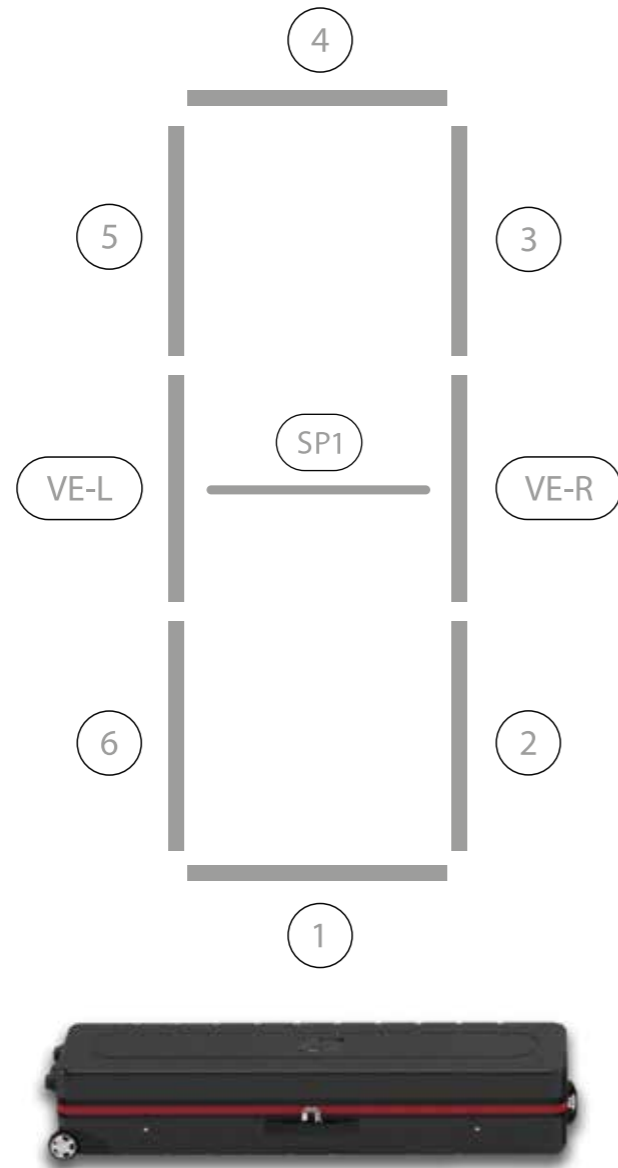

23.

AUFBAUANLEITUNG SET UP INSTRUCTION

BIG LED UP

3.

4.

5.

6.

7.

ECK KLEMME/ CORNER CLAMP

SET UP INSTRUCTION
ACCESSORIES

The text "BIG LED UP DOOR" is displayed in a bold, stylized font. The letters are filled with a vibrant, multi-colored gradient of red, orange, yellow, and blue, creating a sense of motion and energy. The text is set against a solid black background and is enclosed within a thin red rectangular border.

**BIG LED UP
DOOR**

Gerade Version/straight version 4
Aufbauanleitung/set up instruction

Eck- & Kojenversion/corner & storage version.....30
Aufbauanleitung/set up instruction

BIG LED UP DOOR

AXIS

RAHMENGRÖSSE/FRAME
SIZE: 98 x 199,2 / 239,2 / 297,2cm