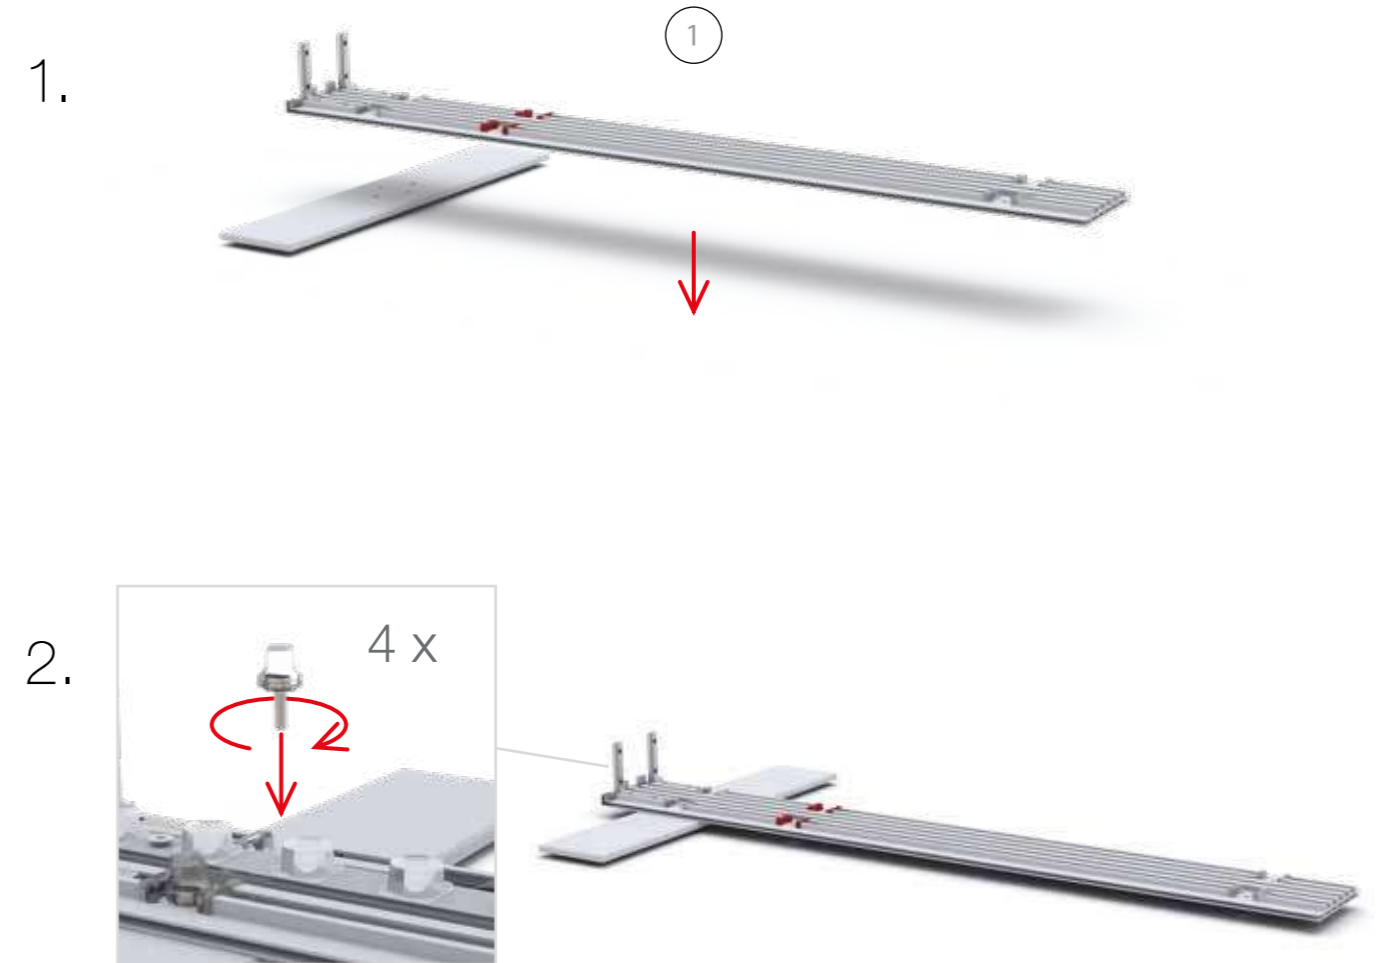

AUFBAUANLEITUNG SET UP INSTRUCTION

BIG LED UP

3.

5.

4.

6.

7.

9.

ECK KLEMME/ CORNER CLAMP

SET UP INSTRUCTION
ACCESSORIES

The text "BIG LED UP DOOR" is displayed in a bold, stylized font. The letters are filled with a vibrant, multi-colored gradient of red, orange, yellow, and blue, creating a sense of motion and energy. The text is set against a solid black background and is enclosed within a thin red rectangular border.

**BIG LED UP
DOOR**

Gerade Version/straight version 4
Aufbauanleitung/set up instruction

Eck- & Kojenversion/corner & storage version.....30
Aufbauanleitung/set up instruction

BIG LED UP DOOR

AXIS

RAHMENGRÖSSE/FRAME
SIZE: 98 x 199,2 / 239,2 / 297,2cm