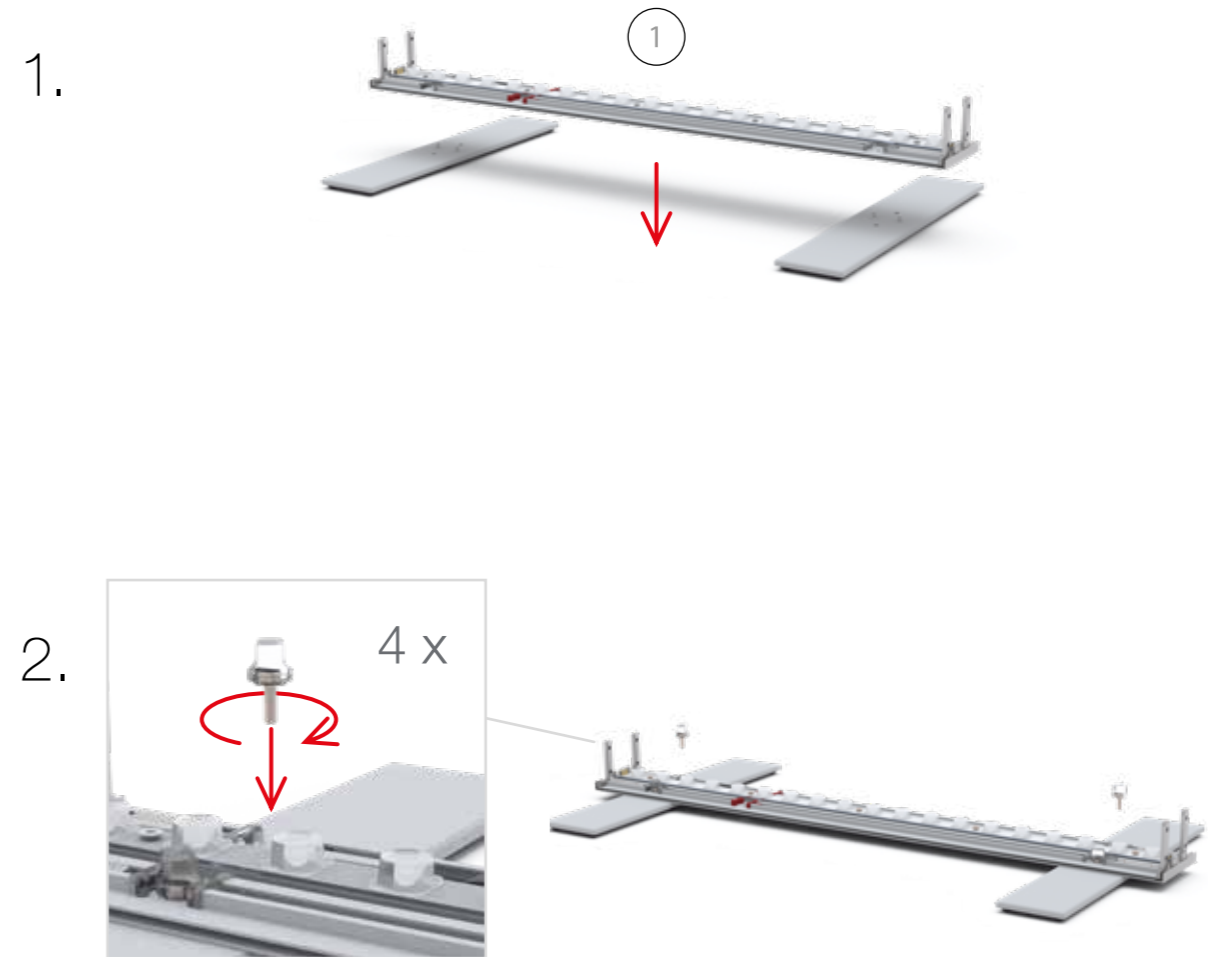

23.

AUFBAUANLEITUNG SET UP INSTRUCTION

BIG LED UP

3.

4.

5.

6.

7.

ECK KLEMME/ CORNER CLAMP

SET UP INSTRUCTION
ACCESSORIES

The text "BIG LED UP DOOR" is displayed in a bold, stylized font. The letters are filled with a vibrant, multi-colored gradient of red, orange, yellow, and blue, creating a sense of motion and energy. The text is set against a solid black background and is enclosed within a thin red rectangular border.

**BIG LED UP
DOOR**

Gerade Version/straight version 4
Aufbauanleitung/set up instruction

Eck- & Kojenversion/corner & storage version.....30
Aufbauanleitung/set up instruction

BIG LED UP DOOR

AXIS

RAHMENGRÖSSE/FRAME
SIZE: 98 x 199,2 / 239,2 / 297,2cm