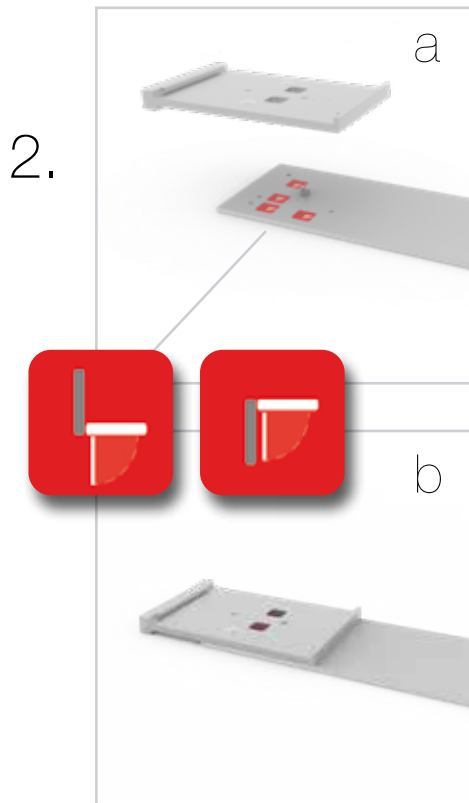

ECK- & KOJENVERSION/CORNER & STORAGE VERSION