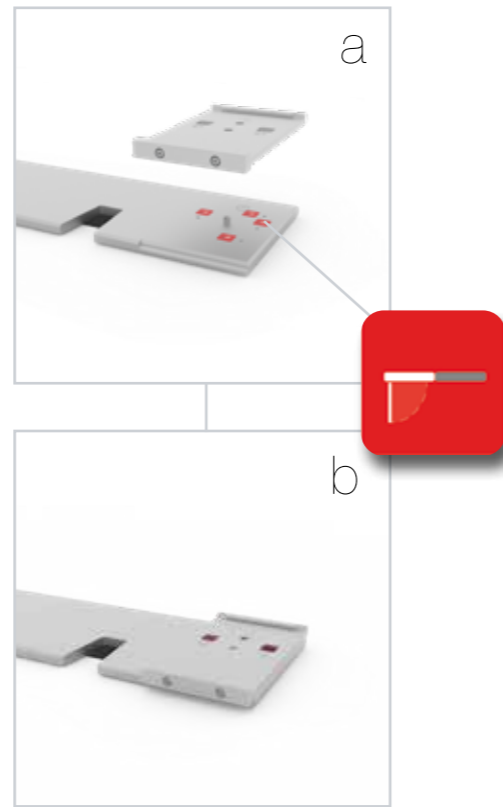

ECK KLEMME/ CORNER CLAMP

SET UP INSTRUCTION
ACCESSORIES

The text "BIG LED UP DOOR" is displayed in a bold, stylized font. The letters are filled with a vibrant, multi-colored gradient of red, orange, yellow, and blue, creating a sense of motion and energy. The text is set against a solid black background and is enclosed within a thin red rectangular border.

**BIG LED UP
DOOR**

Gerade Version/straight version 4
Aufbauanleitung/set up instruction

Eck- & Kojenversion/corner & storage version.....30
Aufbauanleitung/set up instruction

BIG LED UP DOOR

AXIS

RAHMENGRÖSSE/FRAME
SIZE: 98 x 199,2 / 239,2 / 297,2cm

E1 S1-DOOR E
NUR FÜR DIE HÖHE
240/298 ERFORDERLICH
ONLY NEEDED FOR THE
HEIGHT 240/298

1.

TÜR/DOOR

TÜR/DOOR

TÜR/DOOR

6.

7.

GERADE VERSION/STRAIGHT VERSION

GERADE VERSION/STRAIGHT VERSION

GERADE VERSION/STRAIGHT VERSION

GERADE VERSION/STRAIGHT VERSION

8.

9.

GERADE VERSION/STRAIGHT VERSION

GERADE VERSION/STRAIGHT VERSION

GERADE VERSION/STRAIGHT VERSION