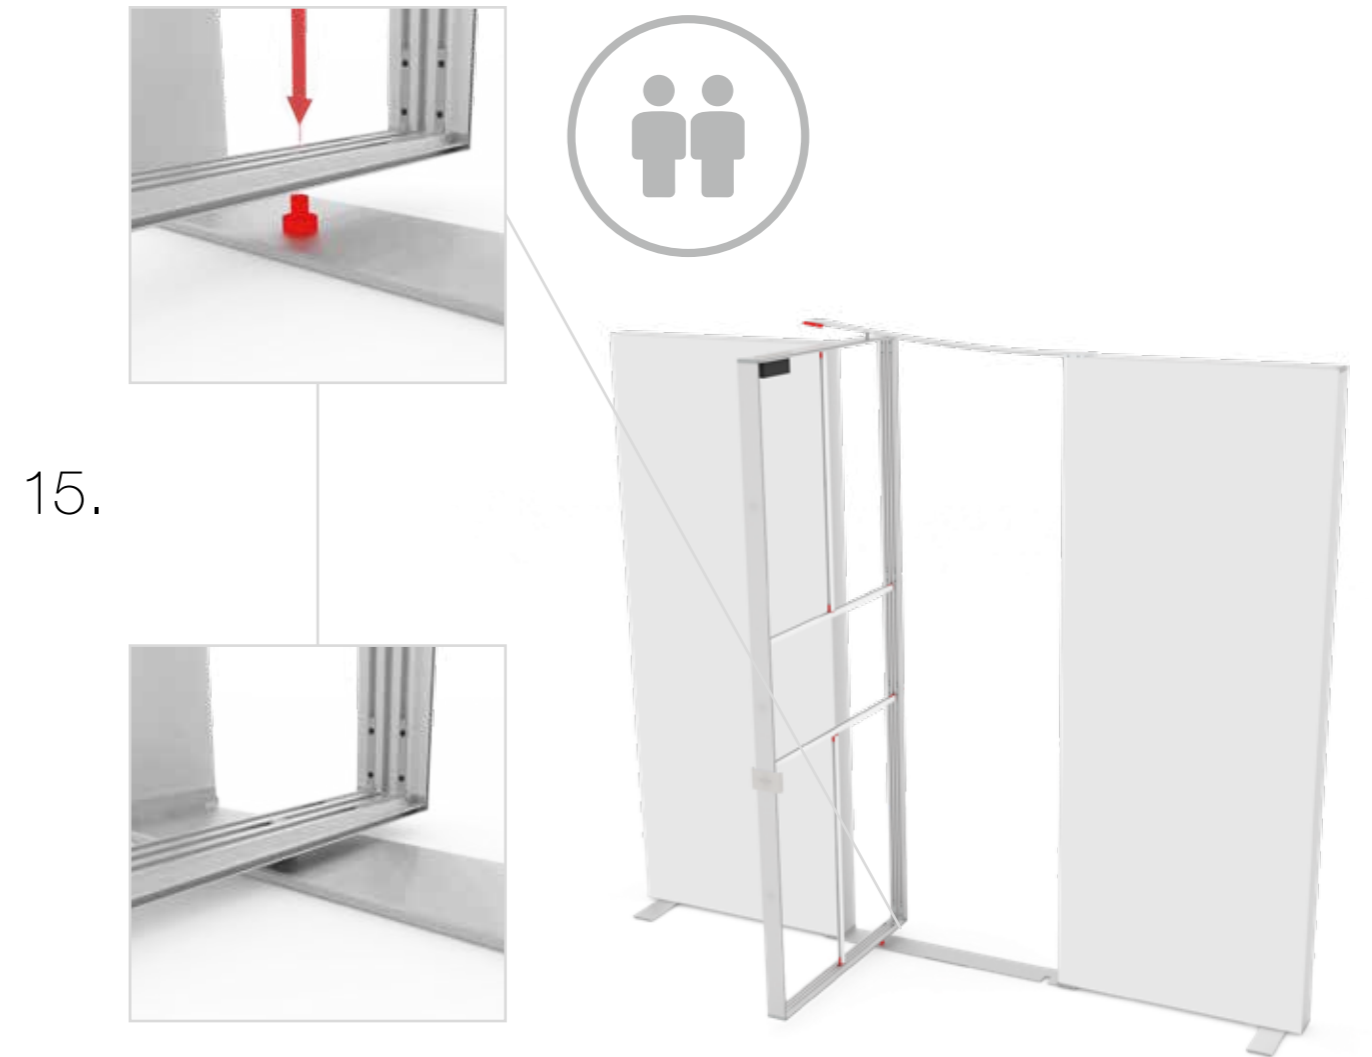

ECK KLEMME/ CORNER CLAMP

SET UP INSTRUCTION
ACCESSORIES

The text "BIG LED UP DOOR" is displayed in a bold, stylized font. The letters are filled with a vibrant, multi-colored gradient of red, orange, yellow, and blue, creating a sense of motion and energy. The text is set against a solid black background and is enclosed within a thin red rectangular border.

**BIG LED UP
DOOR**

Gerade Version/straight version 4
Aufbauanleitung/set up instruction

Eck- & Kojenversion/corner & storage version.....30
Aufbauanleitung/set up instruction

BIG LED UP DOOR

AXIS

RAHMENGRÖSSE/FRAME
SIZE: 98 x 199,2 / 239,2 / 297,2cm

GERADE VERSION/STRAIGHT VERSION

GERADE VERSION/STRAIGHT VERSION

GERADE VERSION/STRAIGHT VERSION

2 SEK. DRÜCKEN
PRESS FOR 2 SEC.

ECK- & KOJENVERSION/CORNER & STORAGE VERSION

corner-L

corner-R

storage room