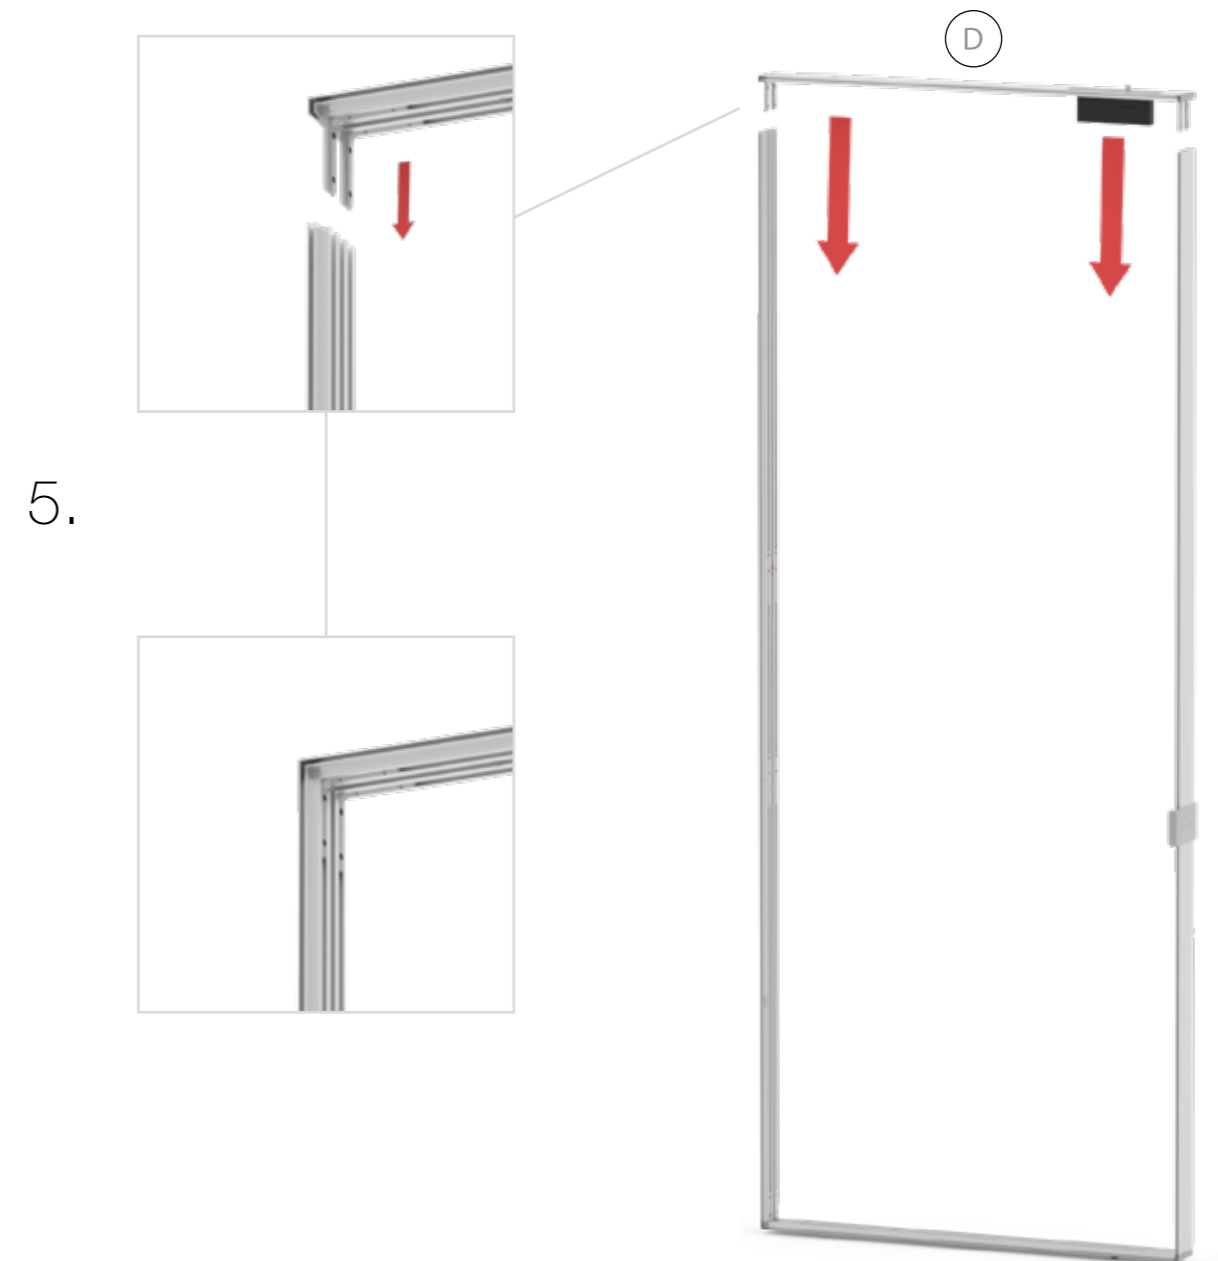

ECK KLEMME/ CORNER CLAMP

SET UP INSTRUCTION
ACCESSORIES

The text "BIG LED UP DOOR" is displayed in a bold, stylized font. The letters are filled with a vibrant, multi-colored gradient of red, orange, yellow, and blue, creating a sense of motion and energy. The text is set against a solid black background and is enclosed within a thin red rectangular border.

**BIG LED UP
DOOR**

Gerade Version/straight version 4
Aufbauanleitung/set up instruction

Eck- & Kojenversion/corner & storage version.....30
Aufbauanleitung/set up instruction

BIG LED UP DOOR

AXIS

RAHMENGRÖSSE/FRAME
SIZE: 98 x 199,2 / 239,2 / 297,2cm

E1 S1-DOOR E
NUR FÜR DIE HÖHE
240/298 ERFORDERLICH
ONLY NEEDED FOR THE
HEIGHT 240/298

1.

TÜR/DOOR

TÜR/DOOR

TÜR/DOOR

6.

7.

GERADE VERSION/STRAIGHT VERSION