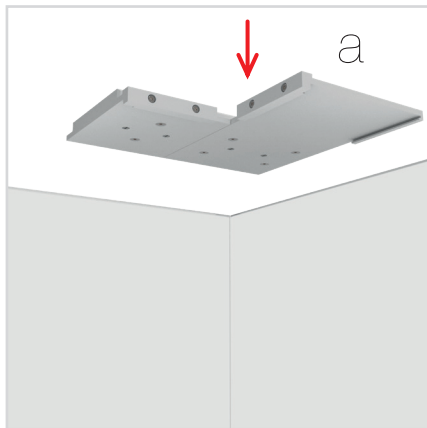

ECK KLEMME/ CORNER CLAMP

SET UP INSTRUCTION
ACCESSORIES

The text "BIG LED UP DOOR" is displayed in a bold, stylized font. The letters are filled with a vibrant, multi-colored gradient of red, orange, yellow, and blue, creating a sense of motion and energy. The text is set against a solid black background and is enclosed within a thin red rectangular border.

**BIG LED UP
DOOR**

Gerade Version/straight version 4
Aufbauanleitung/set up instruction

Eck- & Kojenversion/corner & storage version.....30
Aufbauanleitung/set up instruction

BIG LED UP DOOR

AXIS

RAHMENGRÖSSE/FRAME
SIZE: 98 x 199,2 / 239,2 / 297,2cm