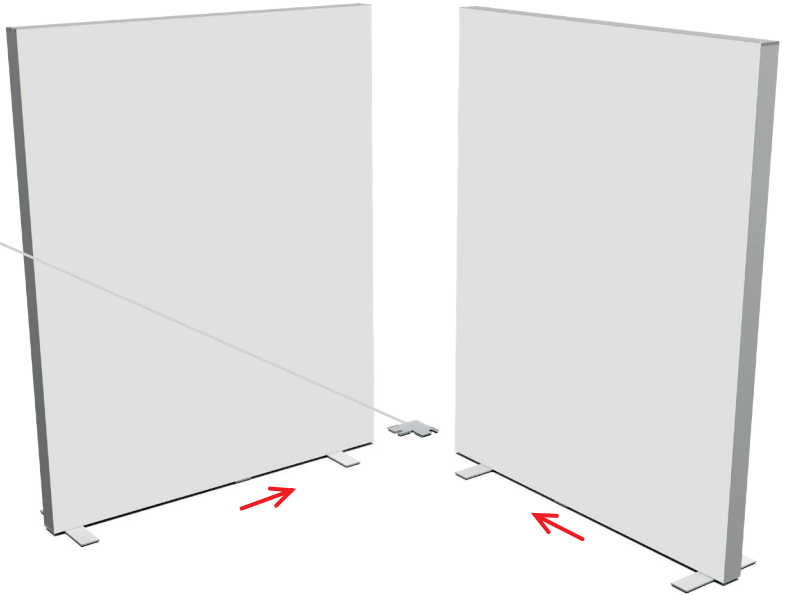

BLUP-conn-90