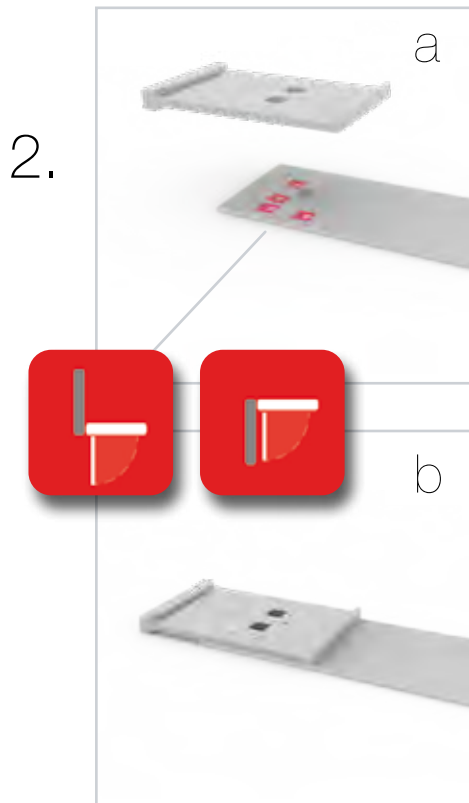

# ECK- & KOJENVERSION/CORNER & STORAGE VERSION

corner-L

corner-R

storage room

# ECK- & KOJENVERSION/CORNER & STORAGE VERSION

ZUBEHÖR  
ACCESSORIES

**BIG LED UP**

BLUP-conn-90

1.

a

b

c