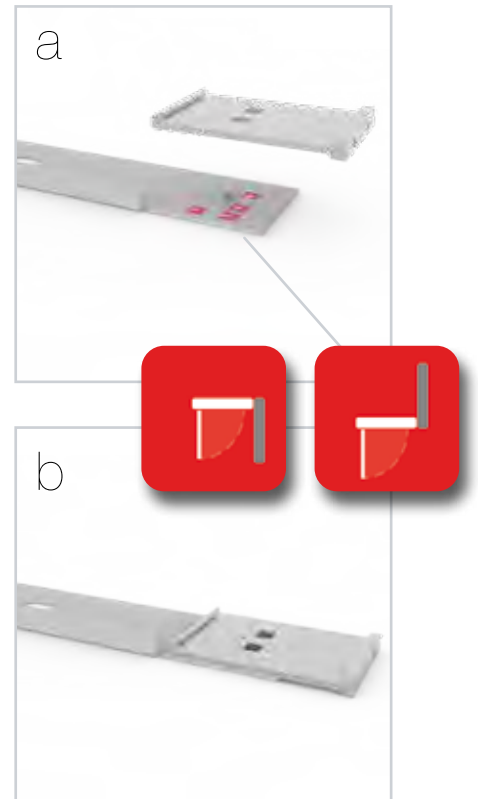

# ECK- & KOJENVERSION/CORNER & STORAGE VERSION

corner-L

corner-R

storage room

# ECK- & KOJENVERSION/CORNER & STORAGE VERSION

ZUBEHÖR  
ACCESSORIES

**BIG LED UP**

BLUP-conn-90

1.

a

b

c