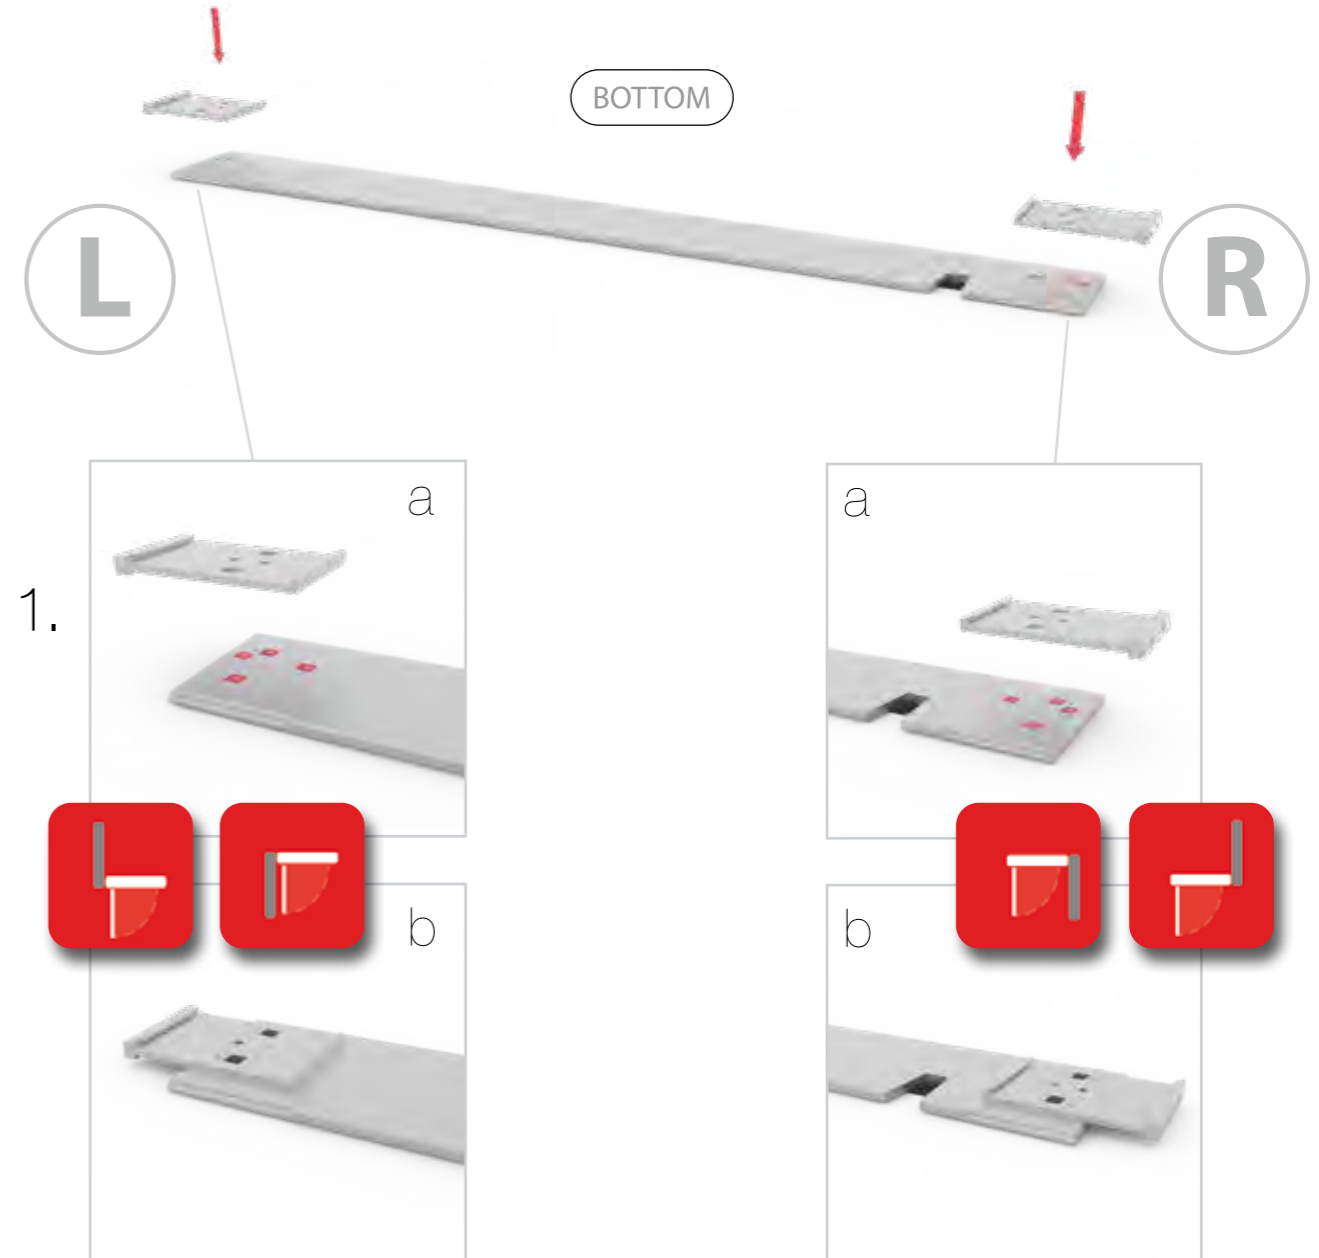

# GERADE VERSION/STRAIGHT VERSION

# ECK- & KOJENVERSION/CORNER & STORAGE VERSION

corner-L

corner-R

storage room

# ECK- & KOJENVERSION/CORNER & STORAGE VERSION

ZUBEHÖR  
ACCESSORIES

**BIG LED UP**

BLUP-conn-90

1.

a

b

c