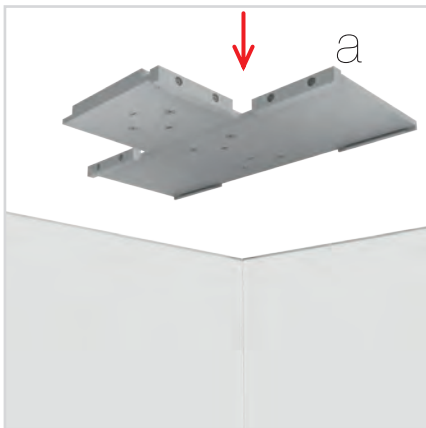

T-FORM KLEMME/ T-SHAPE CLAMP