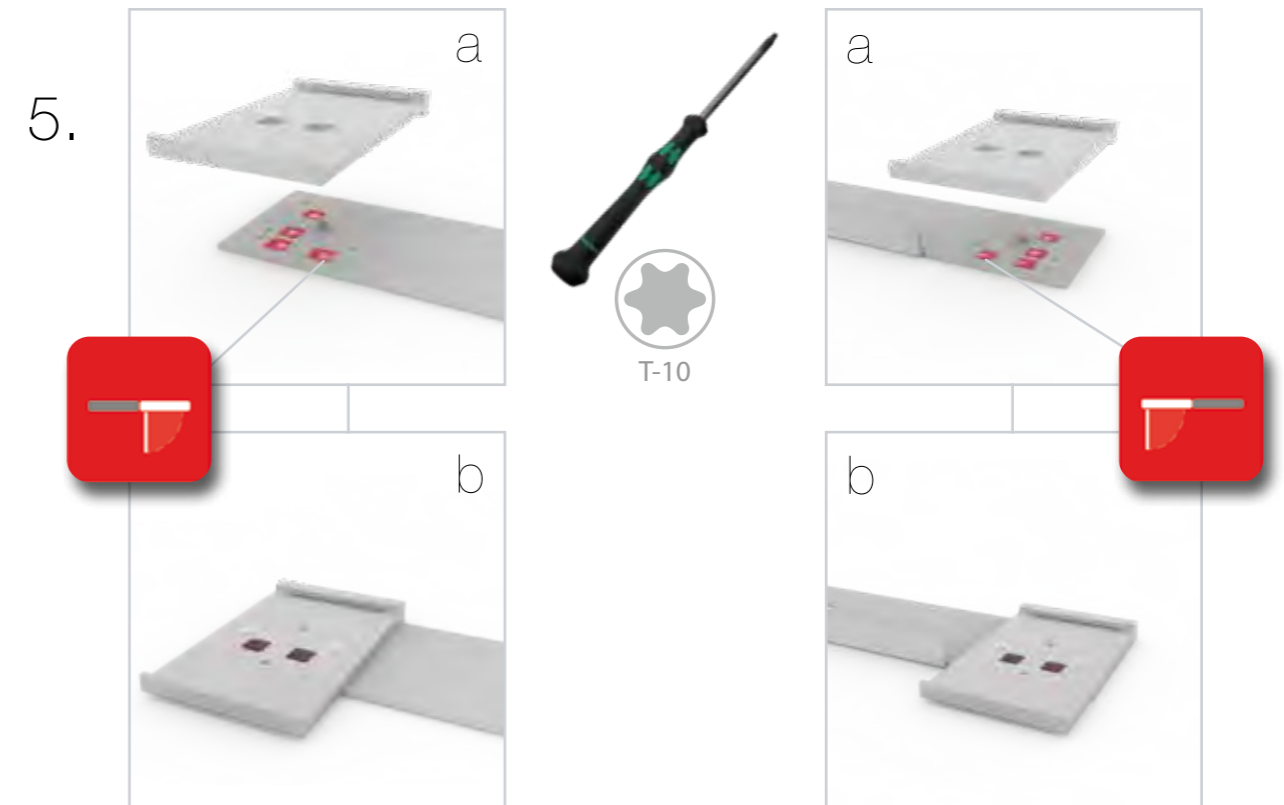

BIG LED UP DOOR

AXIS

RAHMENGRÖSSE/FRAME
SIZE: 98 x 199,2 / 239,2 / 297,2cm

E1 S1-DOOR E
NUR FÜR DIE HÖHE
240/298 ERFORDERLICH
ONLY NEEDED FOR THE
HEIGHT 240/298

1.

TÜR/DOOR

TÜR/DOOR

TÜR/DOOR

6.

7.

GERADE VERSION/STRAIGHT VERSION

GERADE VERSION/STRAIGHT VERSION

GERADE VERSION/STRAIGHT VERSION

GERADE VERSION/STRAIGHT VERSION

GERADE VERSION/STRAIGHT VERSION

GERADE VERSION/STRAIGHT VERSION

GERADE VERSION/STRAIGHT VERSION

GERADE VERSION/STRAIGHT VERSION

GERADE VERSION/STRAIGHT VERSION

2 SEK. DRÜCKEN
PRESS FOR 2 SEC.

ECK- & KOJENVERSION/CORNER & STORAGE VERSION

corner-L

corner-R

storage room