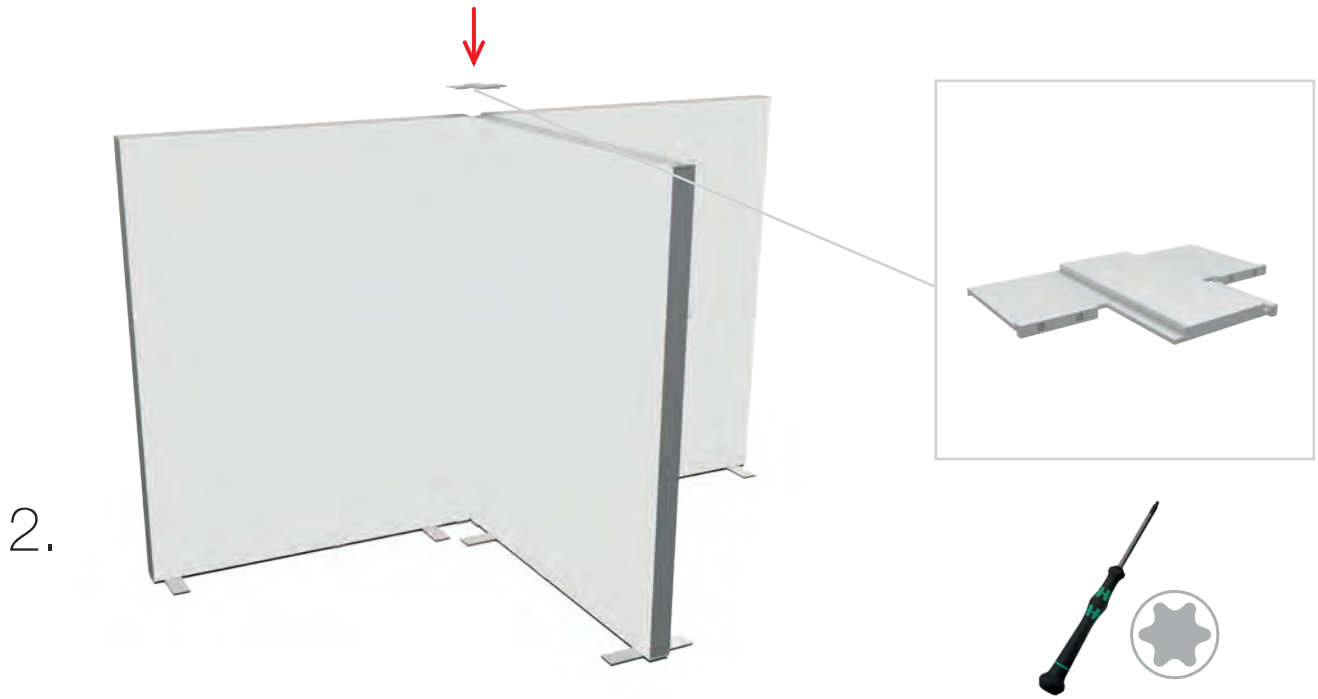

T-FORM KLEMME/ T-SHAPE CLAMP