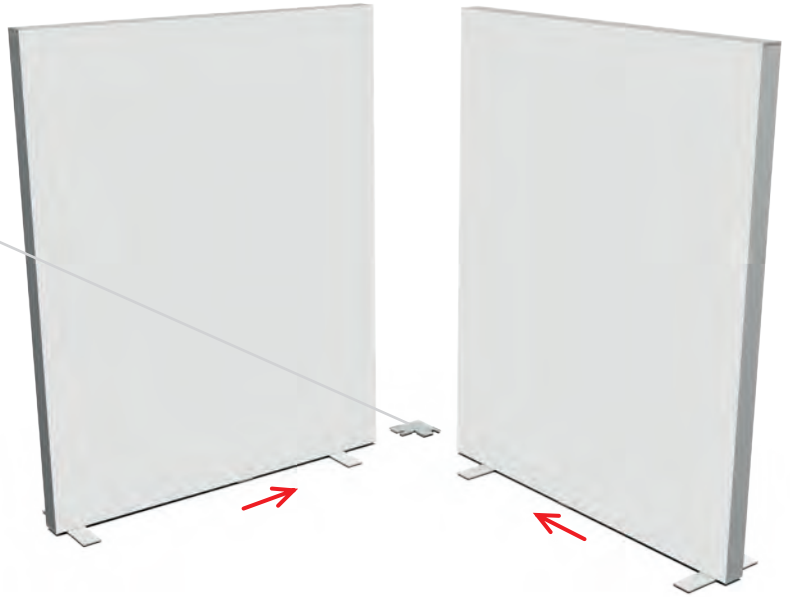

ECK- & KOJENVERSION/CORNER & STORAGE VERSION

ZUBEHÖR
ACCESSORIES

BIG LED UP

BLUP-conn-90

1.

ECK KLEMME/ CORNER CLAMP

ZUBEHÖR
ACCESSORIES

BIG LED UP