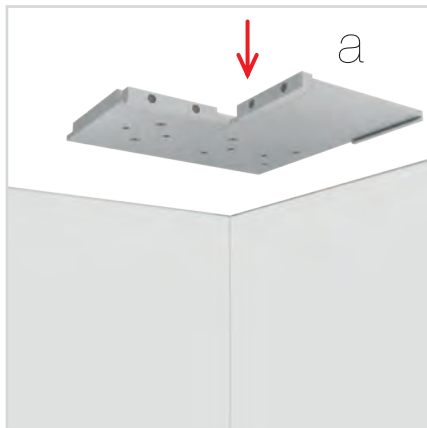

ECK- & KOJENVERSION/CORNER & STORAGE VERSION

ZUBEHÖR
ACCESSORIES

BIG LED UP

BLUP-conn-90

1.

ECK KLEMME/ CORNER CLAMP

ZUBEHÖR
ACCESSORIES

BIG LED UP