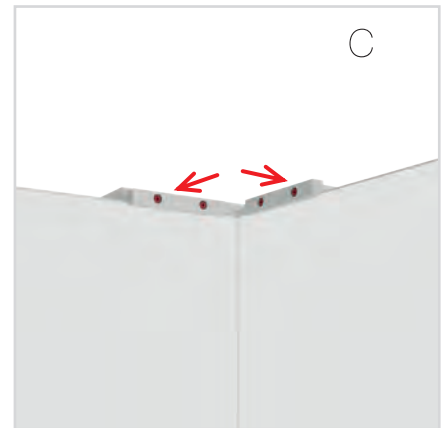

ECK- & KOJENVERSION/CORNER & STORAGE VERSION

ZUBEHÖR
ACCESSORIES

BIG LED UP

BLUP-conn-90

1.

ECK KLEMME/ CORNER CLAMP

ZUBEHÖR
ACCESSORIES

BIG LED UP