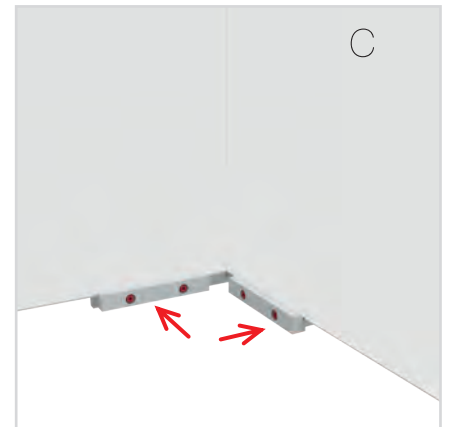

ECK- & KOJENVERSION/CORNER & STORAGE VERSION

ZUBEHÖR
ACCESSORIES

BIG LED UP

BLUP-conn-90

1.

ECK KLEMME/ CORNER CLAMP

ZUBEHÖR
ACCESSORIES

BIG LED UP