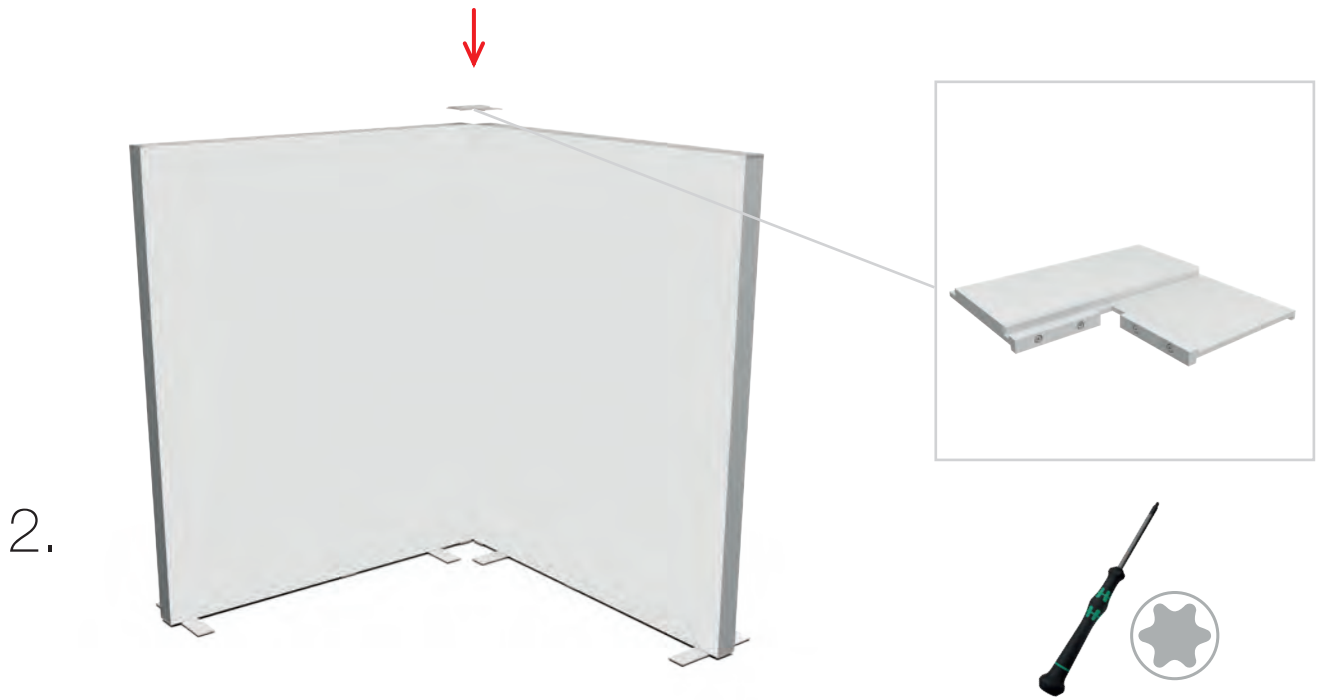

ECK- & KOJENVERSION/CORNER & STORAGE VERSION

ZUBEHÖR
ACCESSORIES

BIG LED UP

BLUP-conn-90

1.

ECK KLEMME/ CORNER CLAMP

ZUBEHÖR
ACCESSORIES

BIG LED UP