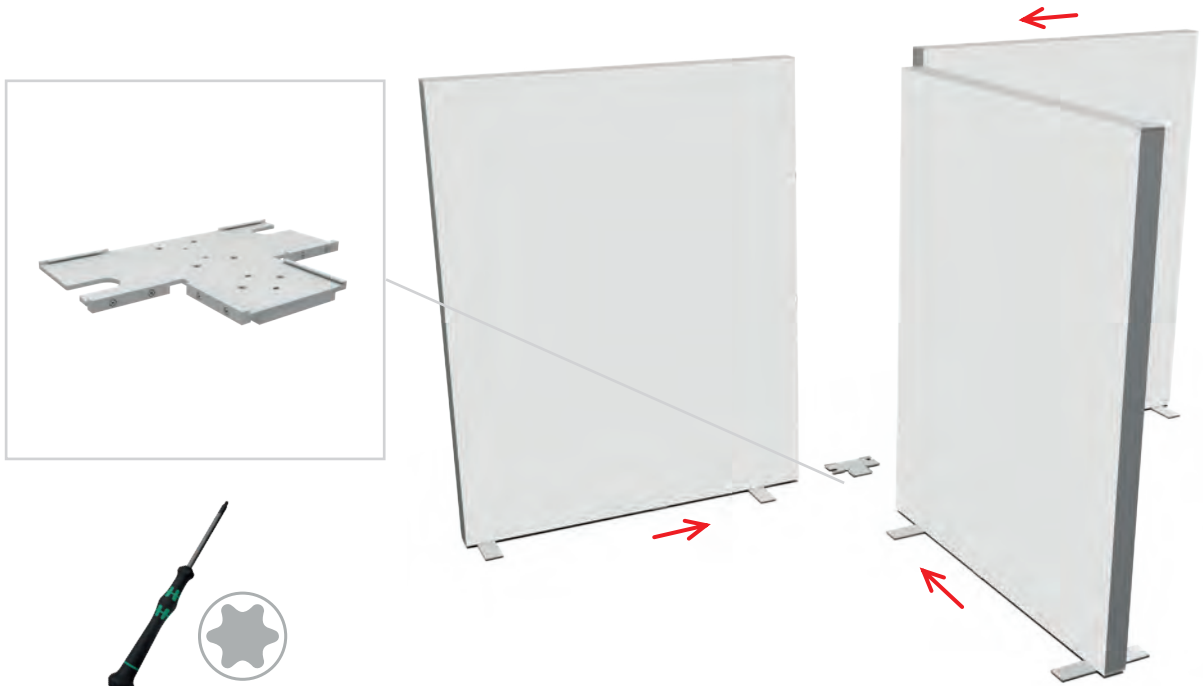

BLUP-conn-T

1.