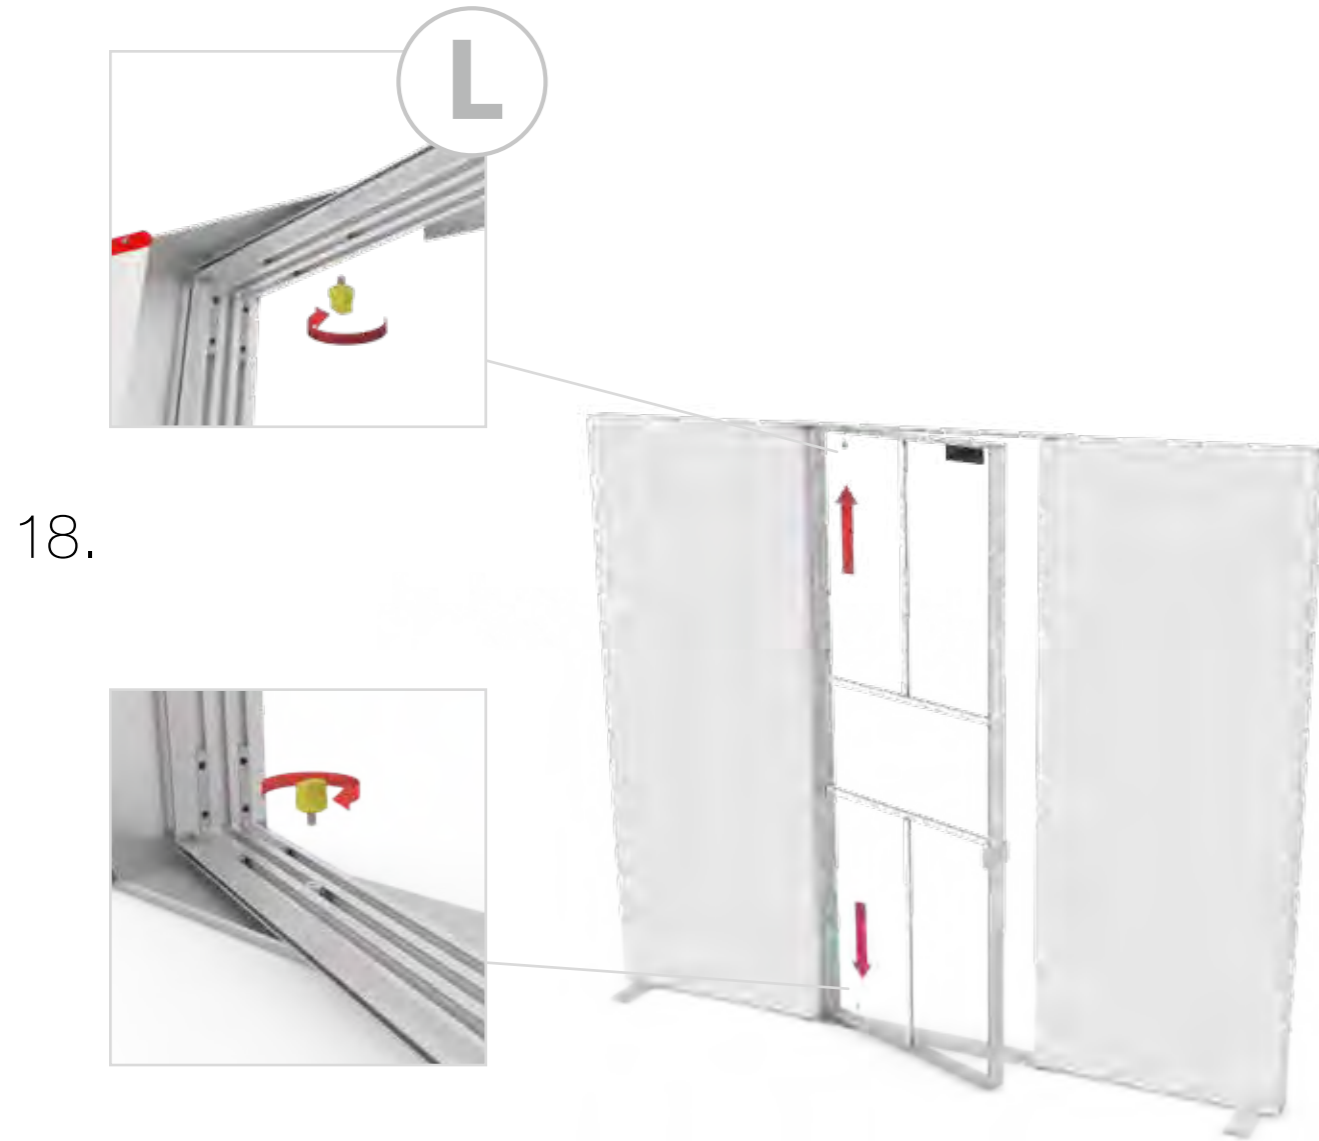

BIG LED UP DOOR

AXIS

RAHMENGRÖSSE/FRAME
SIZE: 98 x 199,2 / 239,2 / 297,2cm

E1 S1-DOOR E
NUR FÜR DIE HÖHE
240/298 ERFORDERLICH
ONLY NEEDED FOR THE
HEIGHT 240/298

1.

TÜR/DOOR

TÜR/DOOR

TÜR/DOOR

6.

7.

GERADE VERSION/STRAIGHT VERSION

GERADE VERSION/STRAIGHT VERSION

GERADE VERSION/STRAIGHT VERSION

GERADE VERSION/STRAIGHT VERSION

GERADE VERSION/STRAIGHT VERSION

GERADE VERSION/STRAIGHT VERSION

GERADE VERSION/STRAIGHT VERSION

GERADE VERSION/STRAIGHT VERSION

GERADE VERSION/STRAIGHT VERSION

2 SEK. DRÜCKEN
PRESS FOR 2 SEC.

ECK- & KOJENVERSION/CORNER & STORAGE VERSION

corner-L

corner-R

storage room