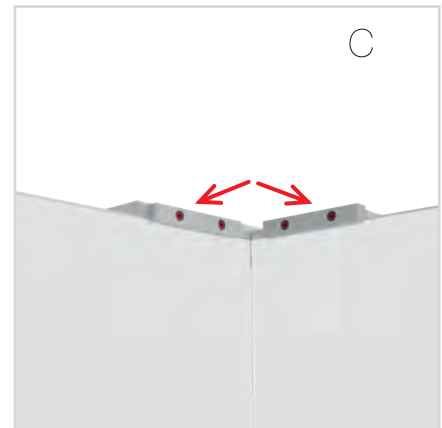

T-FORM KLEMME/ T-SHAPE CLAMP