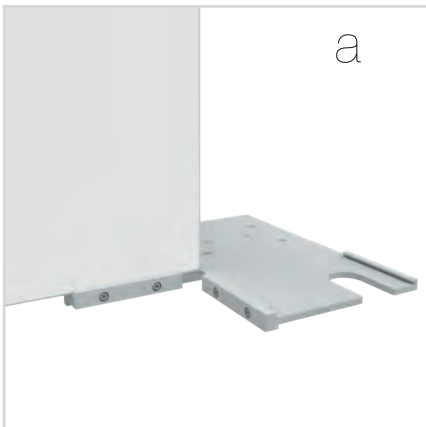

ECK- & KOJENVERSION/CORNER & STORAGE VERSION

ZUBEHÖR
ACCESSORIES

BIG LED UP

BLUP-conn-90

1.

ECK KLEMME/ CORNER CLAMP

ZUBEHÖR
ACCESSORIES

BIG LED UP