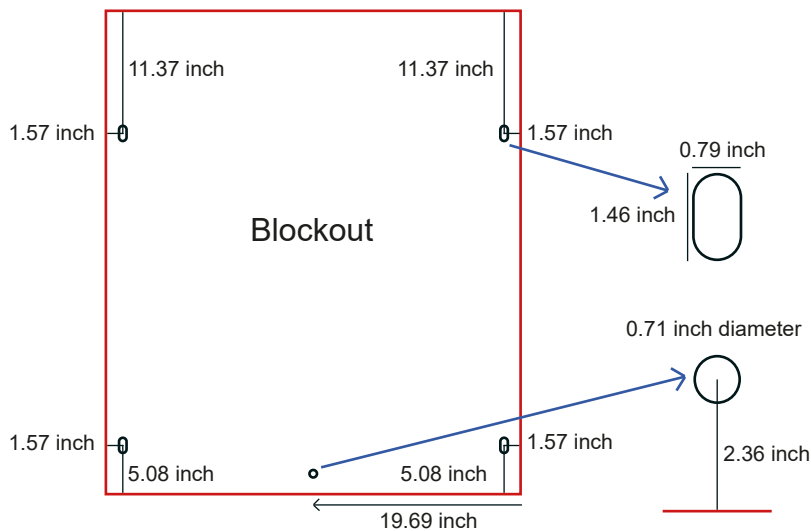

10 ft tall

39.37 x 117.32 inch

40.57 x 118.52 inch

BIG LED UP

TEMPLATE

-  Data format
1.2" bleed
-  Final format/
Frame format
-  Safety distance
1" safety distance
from the final format

In the case of continuous graphics over several frames, it is essential to create the graphic file as a whole.

Final format/Frame format

Data format incl. 1.2" bleed

6.6 ft tall

78.74 x 78.74 inch

79.94 x 79.94 inch

8 ft tall

78.74 x 94.49 inch

79.94 x 95.69 inch

10 ft tall

78.74 x 117.32 inch

79.94 x 118.52 inch

- Data format
1.2" bleed
- Final format/
Frame format
- Safety distance
1" safety distance
from the final format

In the case of continuous graphics over several frames, it is essential to create the graphic file as a whole.

Final format/Frame format	Data format incl. 1.2" bleed
39.37 x 45.67 inch	40.57 x 46.87 inch
Final format/Frame format Side panels	Data format incl. 1.2" bleed
12.59 x 39.37 inch	13.79 x 40.57 inch