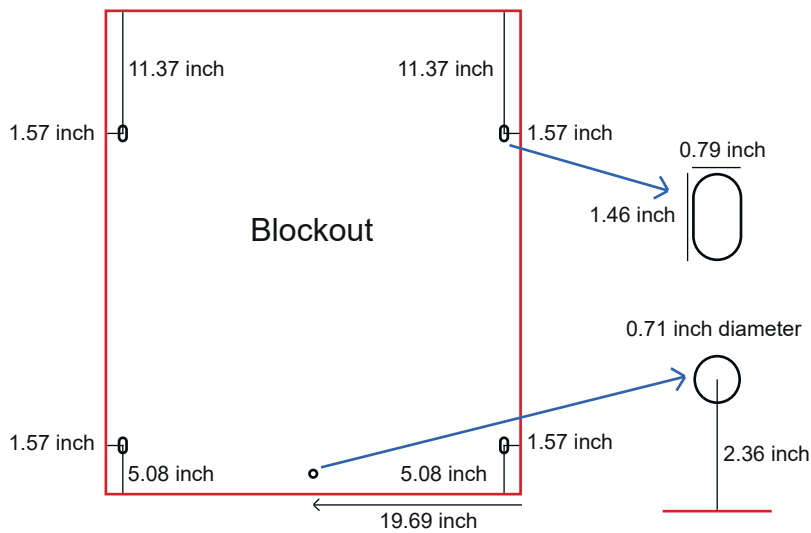

10 ft tall

236.22 x 117.32 inch

237.42 x 118.52 inch

Please note that 4.8" on each side of the design final format will not be visible as it will be covered by the side walls.

BIG LED UP

TEMPLATE

-  Data format
1.2" bleed
-  Final format/
Frame format
-  Safety distance
1" safety distance
from the final format

In the case of continuous graphics over several frames, it is essential to create the graphic file as a whole.

Final format/Frame format

Data format incl. 1.2" bleed

6.6 ft tall

78.74 x 78.74 inch

79.94 x 79.94 inch

8 ft tall

78.74 x 94.49 inch

79.94 x 95.69 inch

10 ft tall

78.74 x 117.32 inch

79.94 x 118.52 inch

- Data format
1.2" bleed
- Final format/
Frame format
- Safety distance
1" safety distance
from the final format

Final format/Frame format Side panels	Data format incl. 1" bleed
12.59 x 39.37 inch	13.79 x 40.57inch