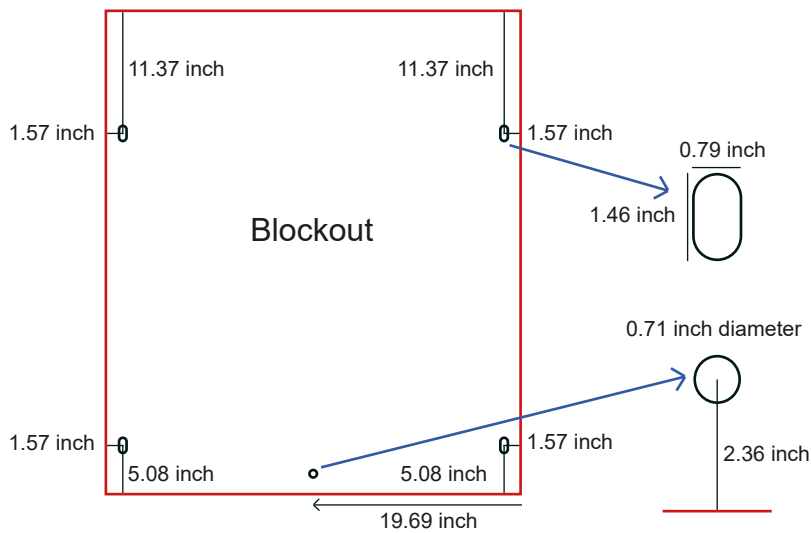

Final format/Frame format

**6.6 ft tall**

118.11 x 78.74 inch

Data format incl. 1.2" bleed

119.31 x 79.94 inch

**7.5 ft tall**

118.11 x 90.55 inch

119.31 x 91.75 inch

Final format/Frame format

Data format incl. 1.2" bleed

**6.6 ft tall**

39.37 x 78.74 inch

40.57 x 79.94 inch

**7.5 ft tall**

39.37 x 90.55 inch

40.57 x 91.75 inch

**8 ft tall**

39.37 x 96.46 inch

40.57 x 97.66 inch

- Data format  
1.2" bleed
- Final format/  
Frame format
- Safety distance  
1" safety distance  
from the final format

In the case of continuous graphics over several frames, it is essential to create the graphic file as a whole.

Final format/Frame format 39.37 x 45.67 inch	Data format incl. 1.2" bleed 40.57 x 46.87 inch
Final format/Frame format Side panels 12.59 x 39.37 inch	Data format incl. 1.2" bleed 13.79 x 40.57inch