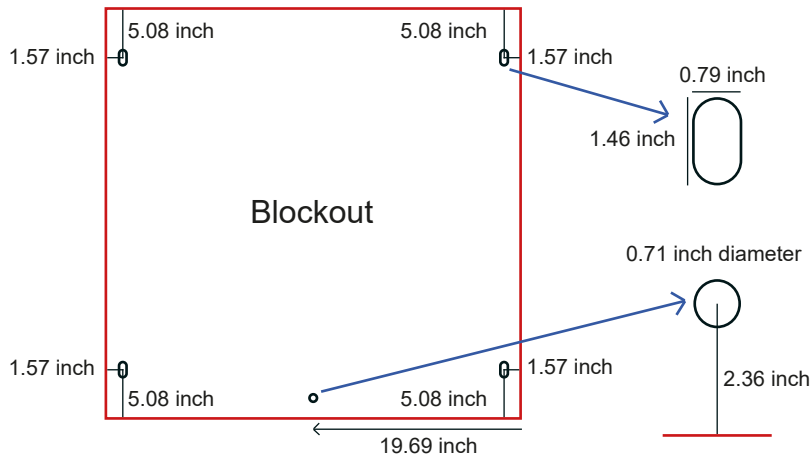

Final format/Frame format

**6.6 ft tall**

118.11 x 78.74 inch

Data format incl. 1.2" bleed

119.31 x 79.94 inch

**7.5 ft tall**

118.11 x 90.55 inch

119.31 x 91.75 inch

Final format/Frame format

Data format incl. 1.2" bleed

**6.6 ft tall**

39.37 x 78.74 inch

40.57 x 79.94 inch

**7.5 ft tall**

39.37 x 90.55 inch

40.57 x 91.75 inch

**8 ft tall**

39.37 x 96.46 inch

40.57 x 97.66 inch

- Data format  
1.2" bleed
- Final format/  
Frame format
- Safety distance  
1" safety distance  
from the final format

In the case of continuous graphics over several frames, it is essential to create the graphic file as a whole.

Final format/Frame format 39.37 x 39.37 inch	Data format incl. 1.2" bleed 40.57 x 40.57 inch
Final format/Frame format Side panels 12.59 x 39.37 inch	Data format incl. 1.2" bleed 13.79 x 40.57 inch