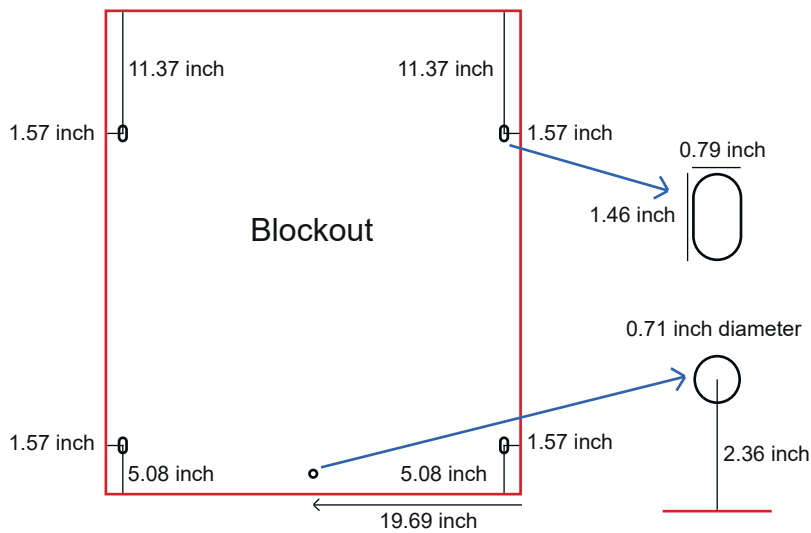

**10 ft tall**

236.22 x 117.32 inch

237.42 x 118.52 inch

Please note that 4.8" on a side of the design final format will not be visible as it will be covered by the side wall.

### 6.6 ft tall

112.21 x 78.74 inch

113.41 x 79.94 inch

### 10 ft tall

112.21 x 117.32 inch

113.41 x 118.52 inch

- Data format  
1.2" bleed
- Final format/  
Frame format
- Safety distance  
1" safety distance  
from the final format

In the case of continuous graphics over several frames, it is essential to create the graphic file as a whole.

Final format/Frame format	Data format incl. 1.2" bleed
39.37 x 45.67 inch	40.57 x 46.87 inch

Final format/Frame format Side panels	Data format incl. 1.2" bleed
12.59 x 39.37 inch	13.79 x 40.57 inch