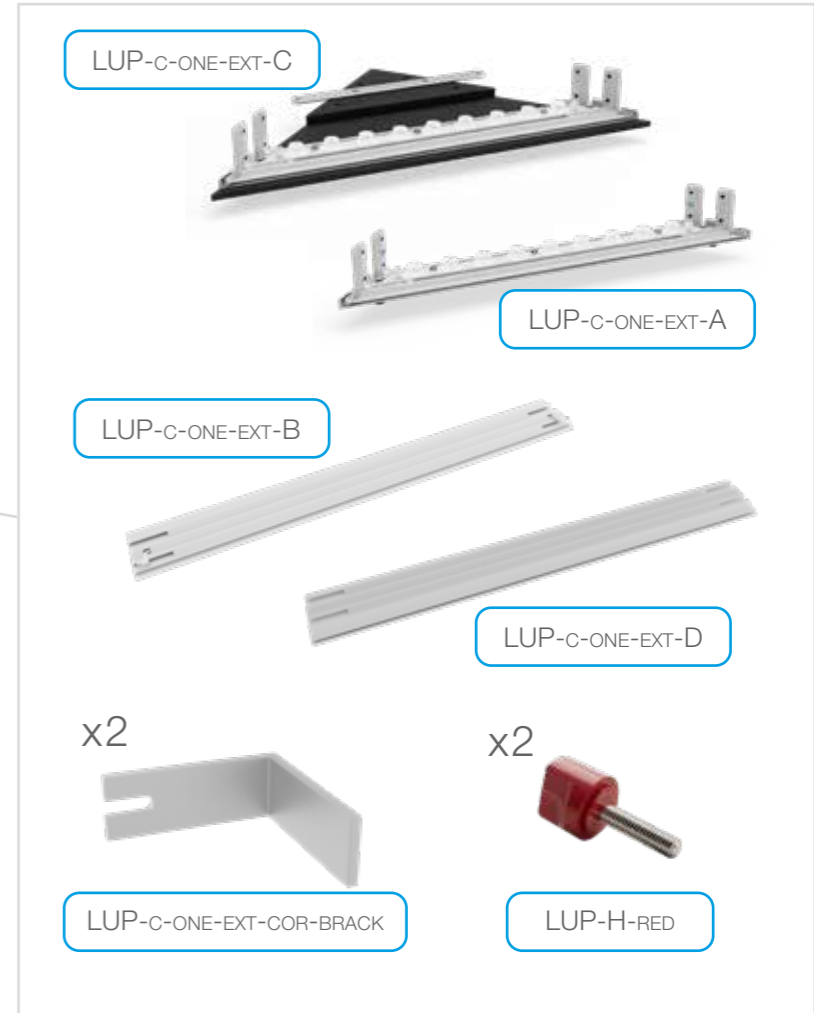

AUFBAUANLEITUNG SETUP INSTRUCTION

COUNTER

LUP-c-one-ext-corner

COUNTER ONE CORNER

LUP-C-ONE

LUP-C-ONE-EXT-CORNER

LUP-C-ONE

LUP-C-ONE-EXT-CORNER

LUP-C-ONE-EXT-C

LUP-C-ONE-EXT-A

LUP-C-ONE-EXT-B

LUP-C-ONE-EXT-D

x2

LUP-C-ONE-EXT-COR-BRACK

x2

LUP-H-RED