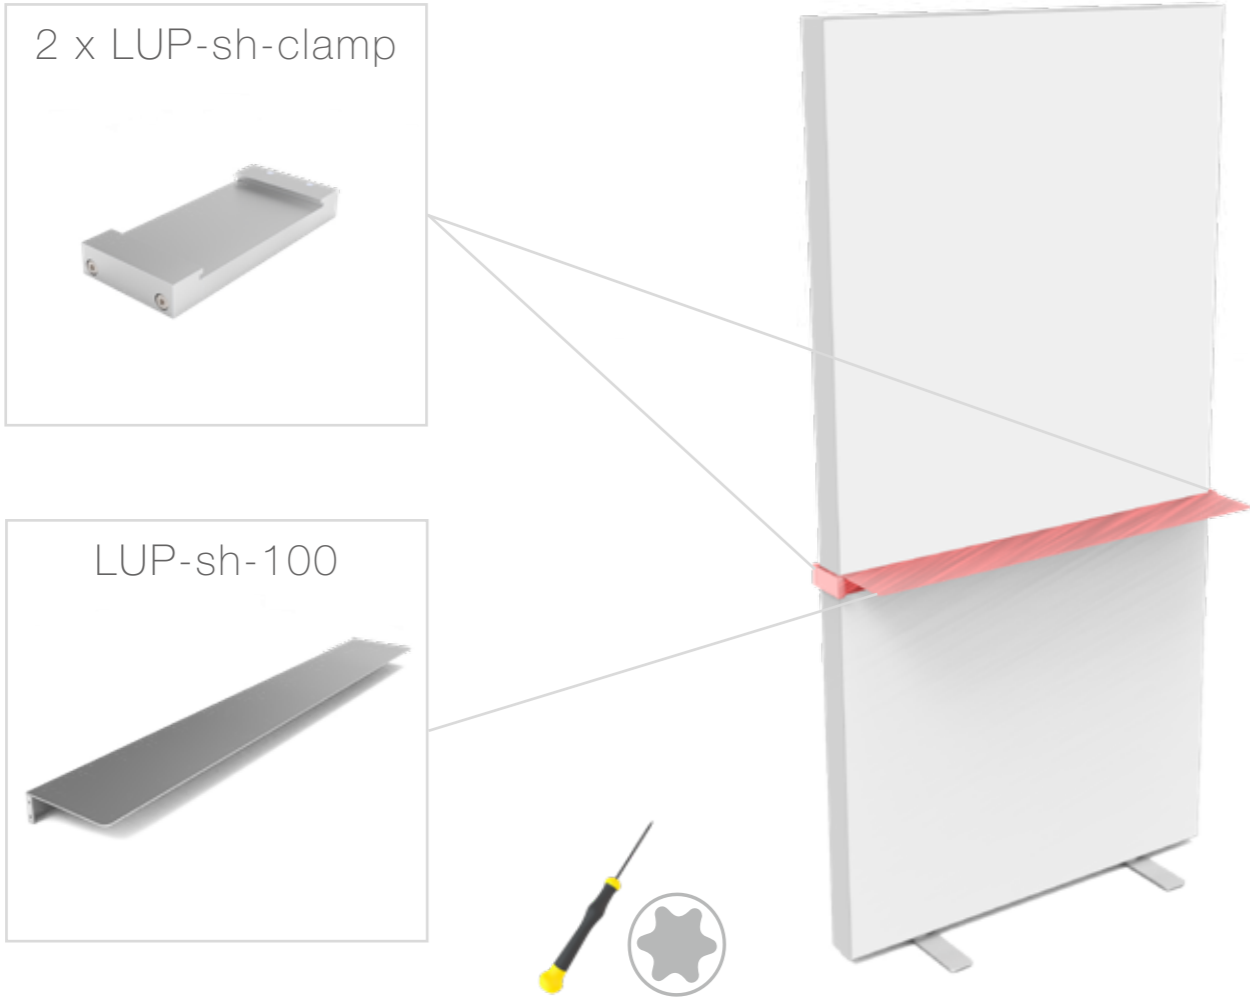

LED UP

BROCHURE RACK & SHELF

3 kg
ABLAGE GRÖSSE/
SHELF SIZE:
100 x 15 cm