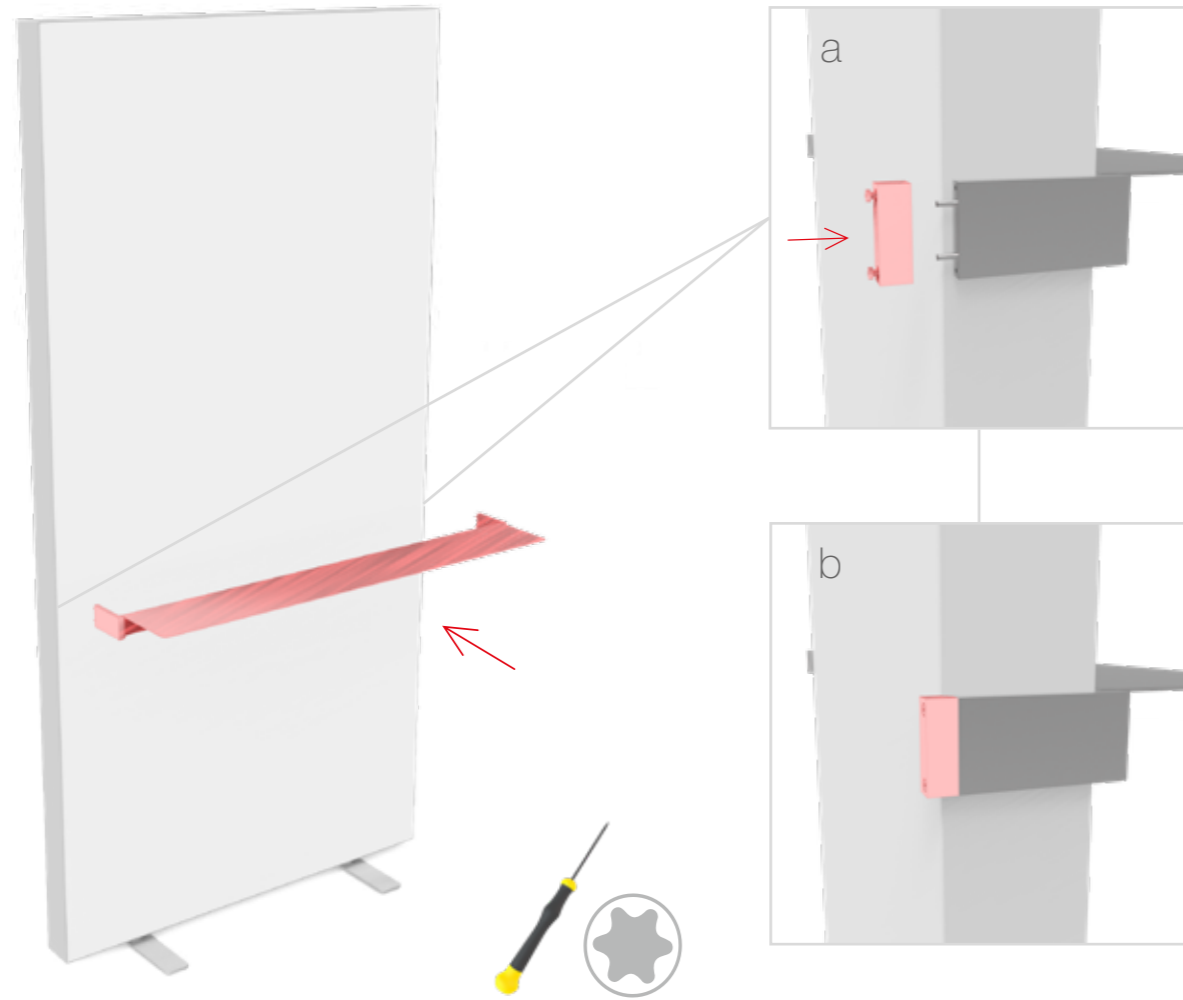

LED UP

BROCHURE RACK & SHELF

3 kg
ABLAGE GRÖSSE/
SHELF SIZE:
100 x 15 cm