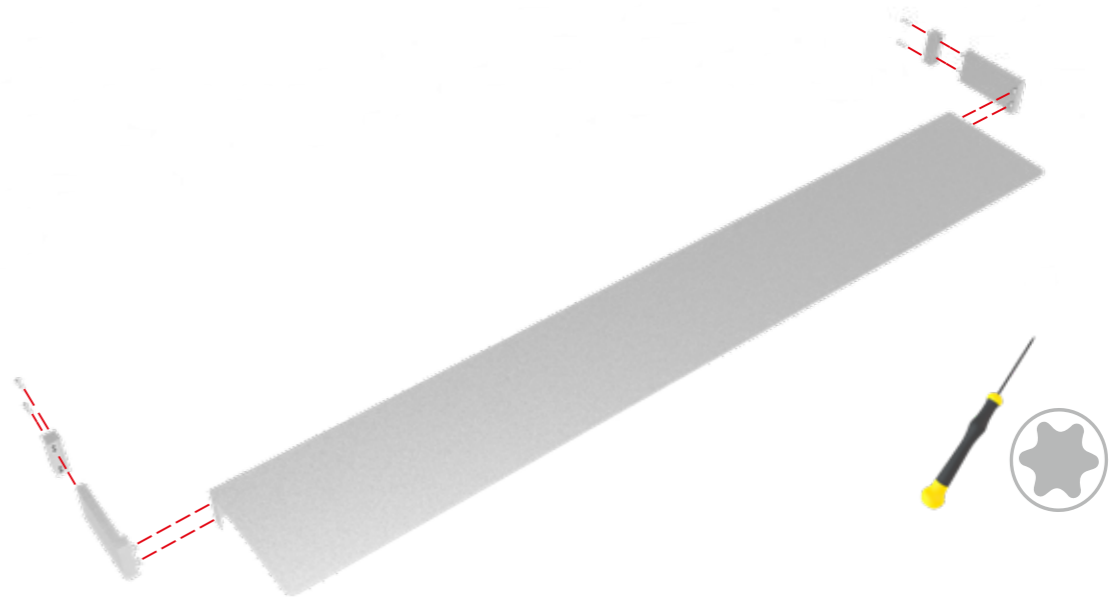

LED UP

BROCHURE RACK & SHELF

3 kg
ABLAGE GRÖSSE/
SHELF SIZE:
100 x 15 cm