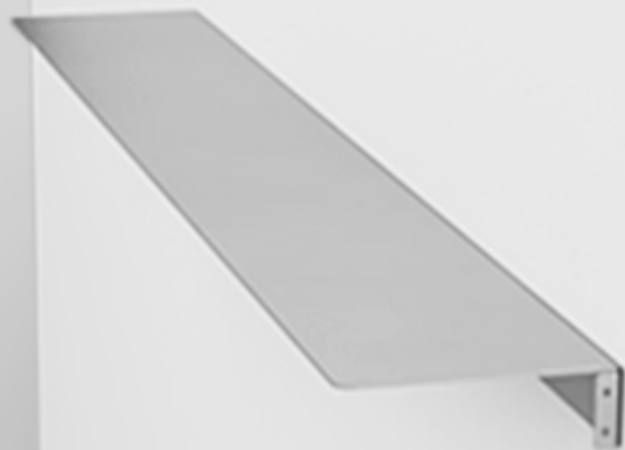

LED UP

BROCHURE RACK & SHELF

3 kg
ABLAGE GRÖSSE/
SHELF SIZE:
100 x 15 cm