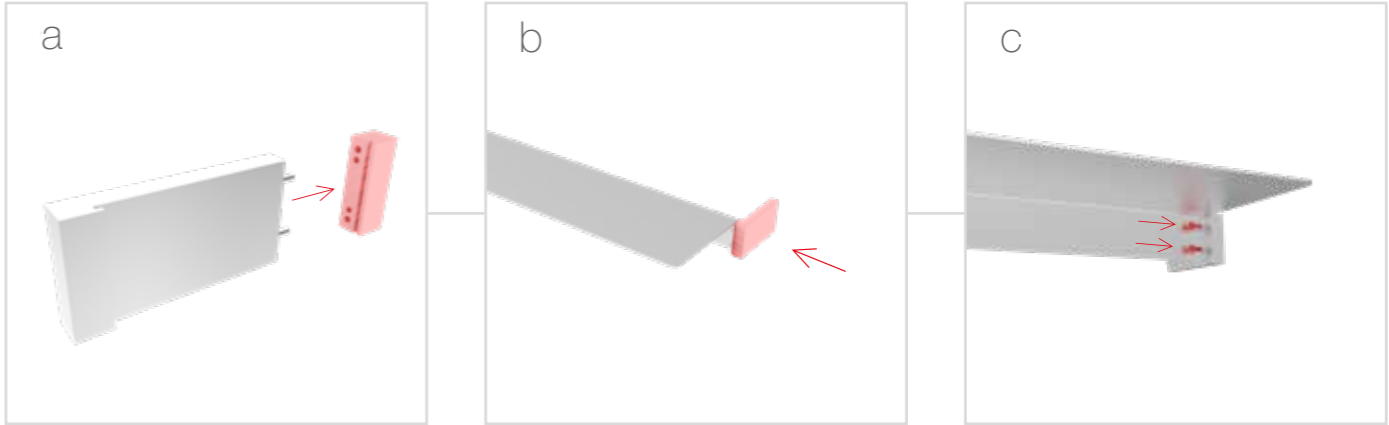

LED UP

BROCHURE RACK & SHELF

3 kg
ABLAGE GRÖSSE/
SHELF SIZE:
100 x 15 cm