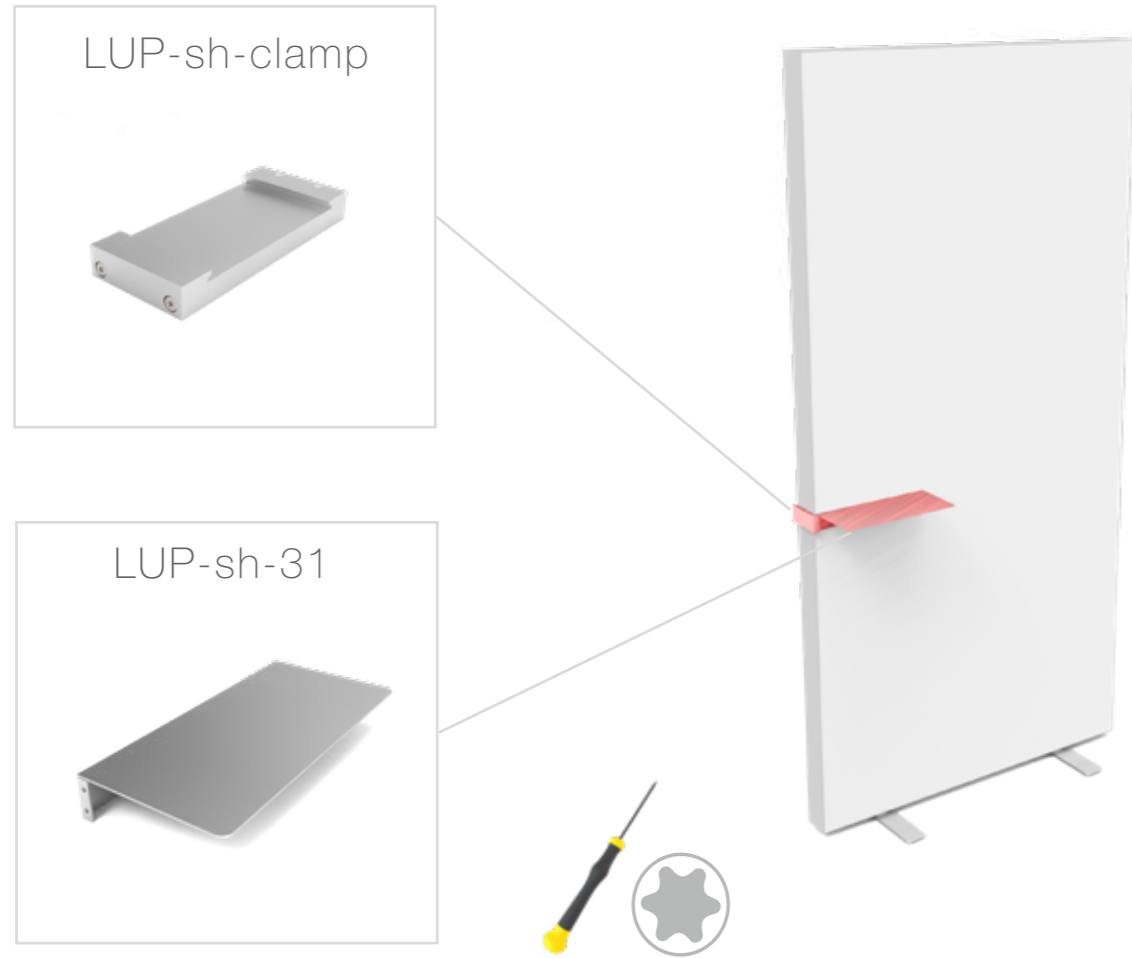

LED UP

BROCHURE RACK & SHELF

KG
3 kg
ABLAGE GRÖSSE/
SHELF SIZE:
31 x 15 cm