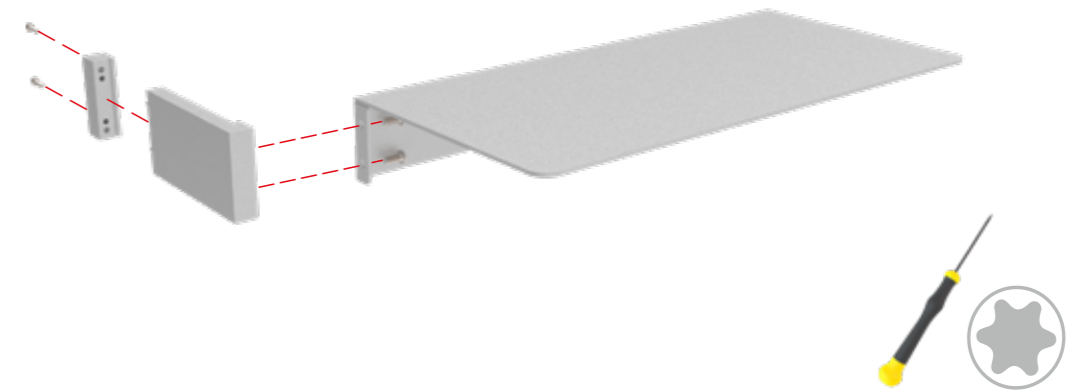

LED UP

BROCHURE RACK & SHELF

KG
3 kg
ABLAGE GRÖSSE/
SHELF SIZE:
31 x 15 cm