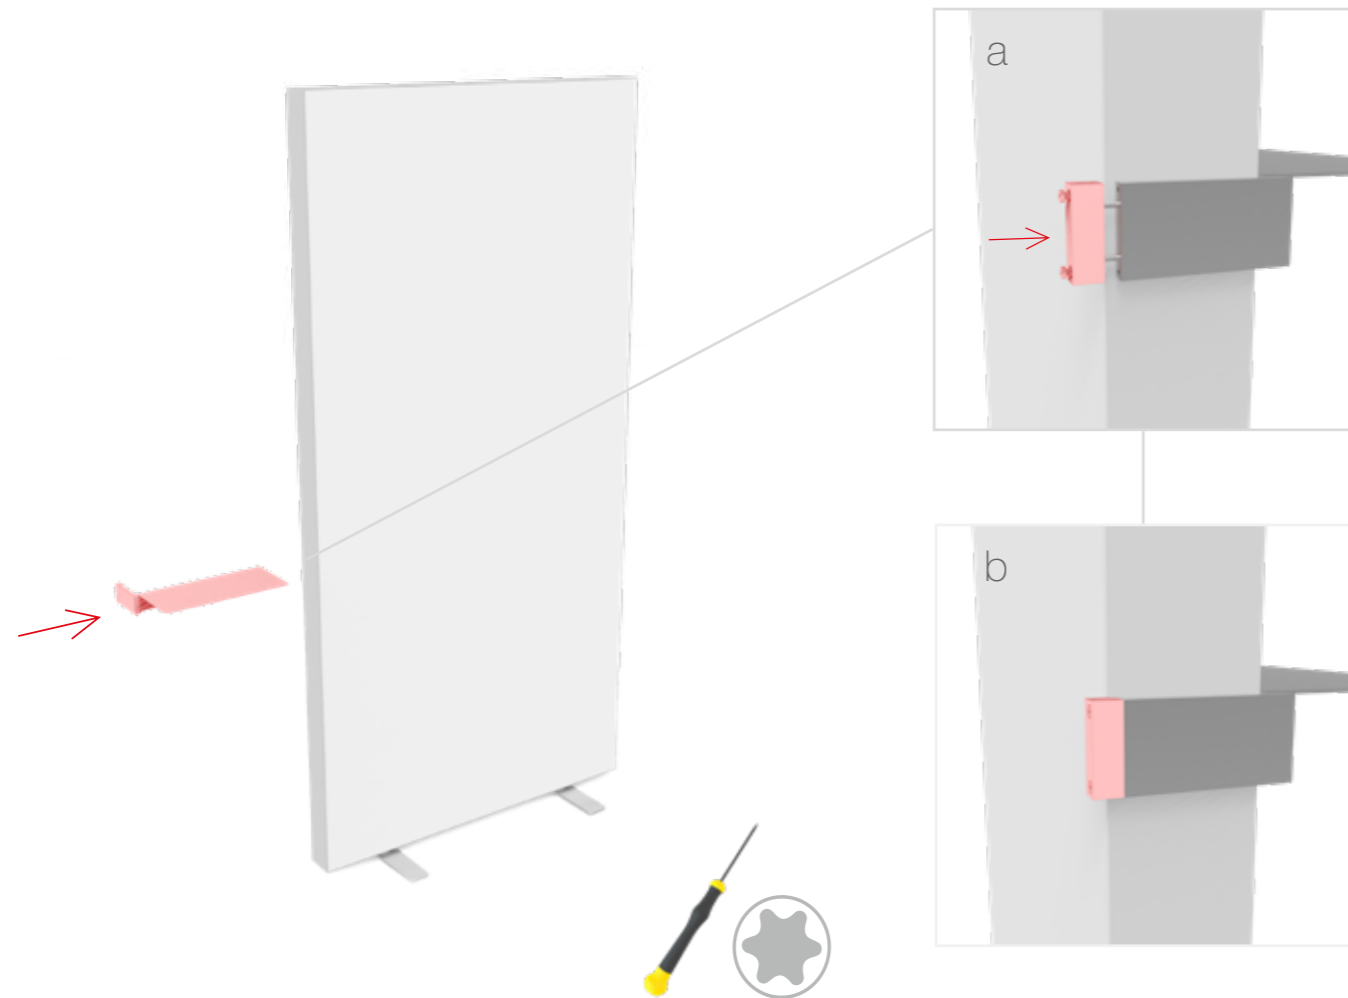

LED UP

BROCHURE RACK & SHELF

KG
3 kg
ABLAGE GRÖSSE/
SHELF SIZE:
31 x 15 cm