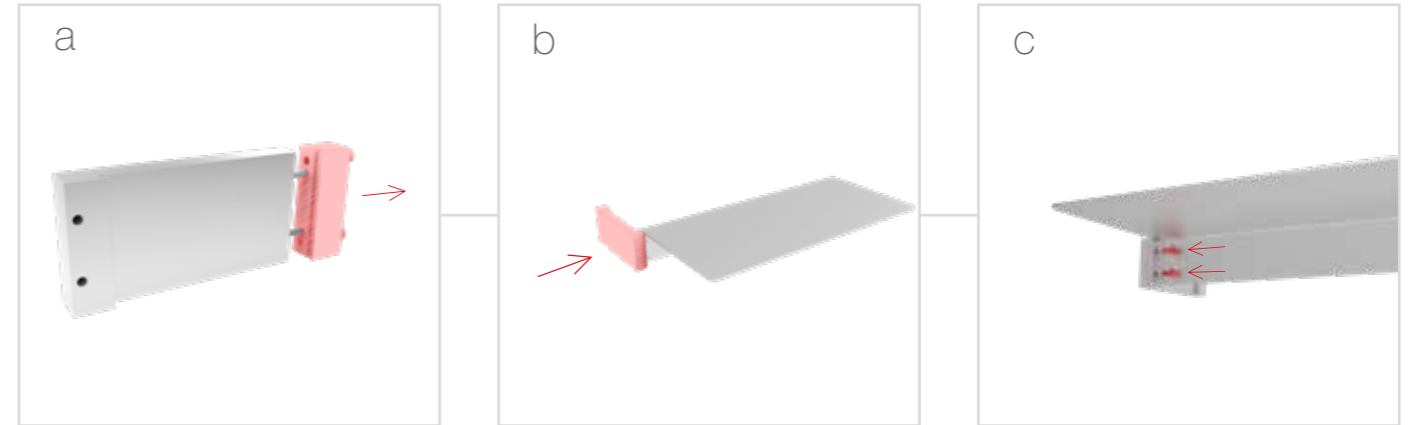

LED UP

BROCHURE RACK & SHELF

KG
3 kg
ABLAGE GRÖSSE/
SHELF SIZE:
31 x 15 cm